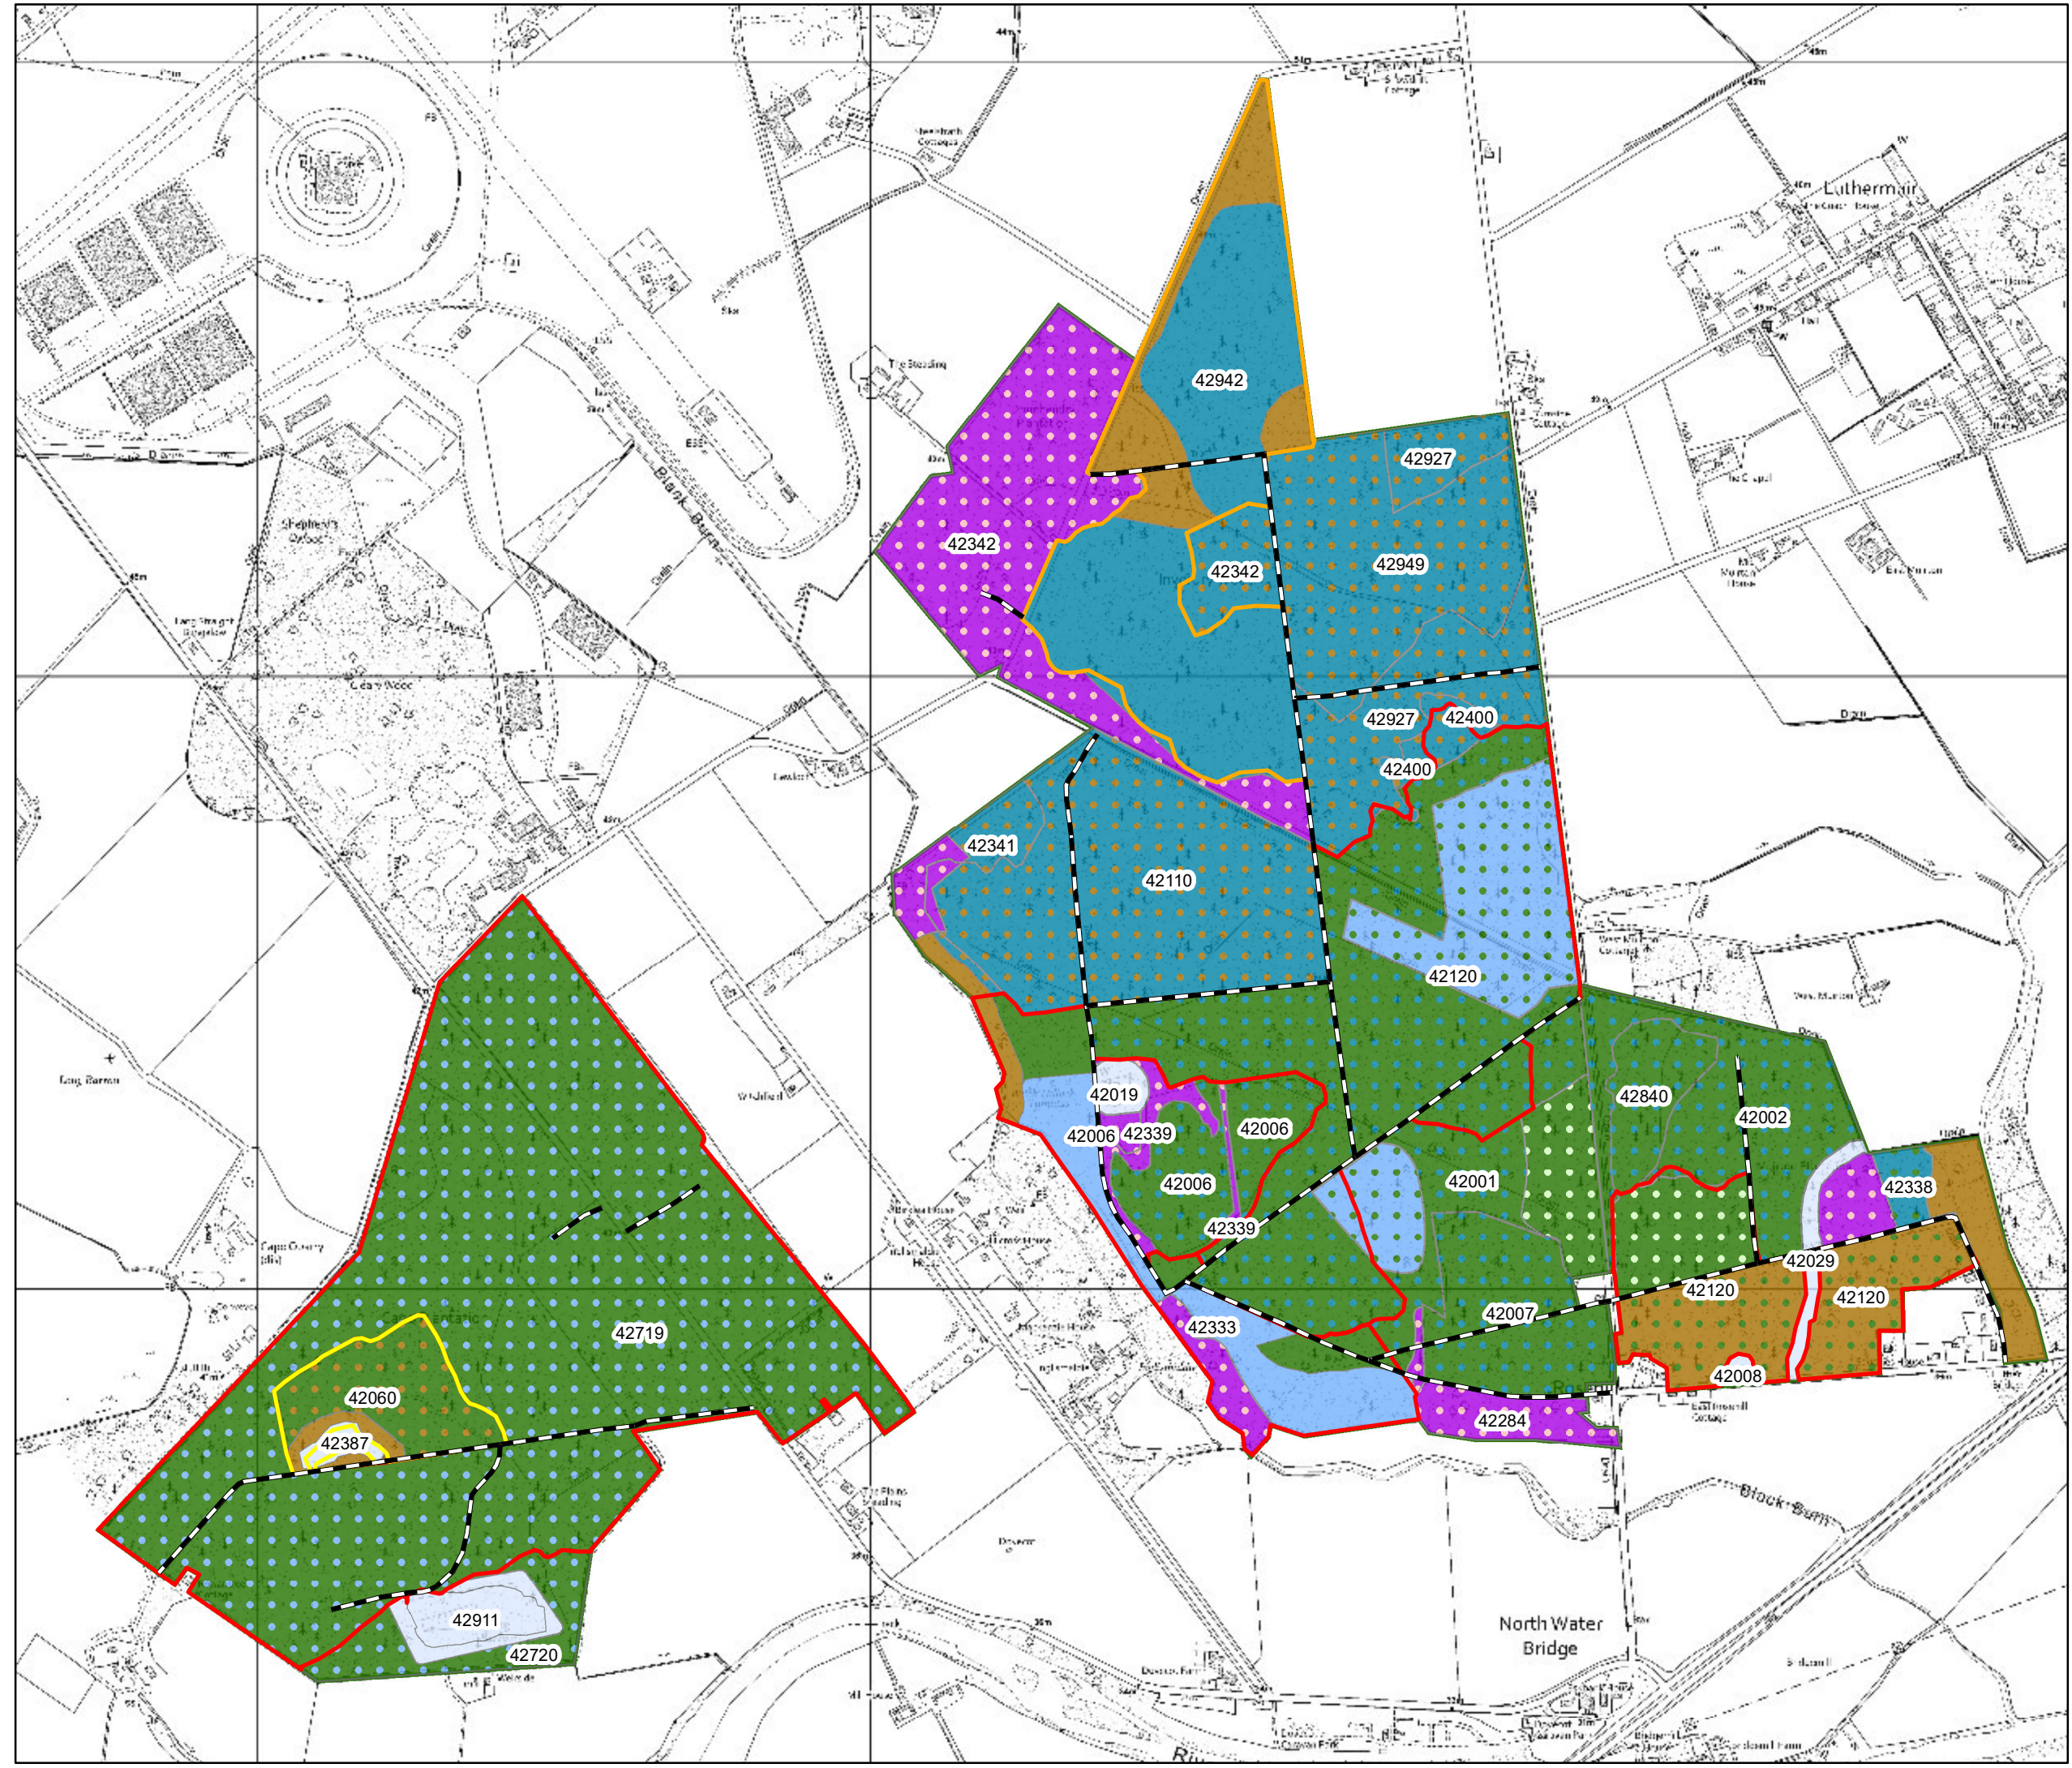

**Map 6 - Future Habitats & Species
Inglismaldie**

Author: Eelco de Jong
Scale @ A3: 1:10,000
Date: 17/02/2025

Legend

-  Forest Roads
-  Phase 1 Restock
-  Phase 2 Restock
-  Phase 3 Restock

Scenario Future Restock Coupes

-  Norway Spruce
-  Native/Riparian Woodland
-  Scots Pine
-  Sitka Spruce
-  Norway Spruce with Scots Pine
-  Oak with Birch
-  Other Broadleaves with Scots Pine
-  Scots Pine with Douglas Fir
-  Scots Pine with Norway Spruce
-  Scots Pine with any Other Broadleaves
-  Scots Pine with Sitka Spruce
-  Sitka Spruce with any Other Broadleaves
-  Sitka Spruce with Scots Pine
-  Open

Reproduced by permission of Ordnance Survey on behalf of HMSO.
© Crown copyright and database right [2025]. All rights reserved.
Ordnance Survey Licence number [100021242].
© Getmapping Plc and Bluesky International Limited 2025.

Scotland's National Forest Estate is responsibly managed to the UK Woodland Assurance Standard.

North Water Bridge