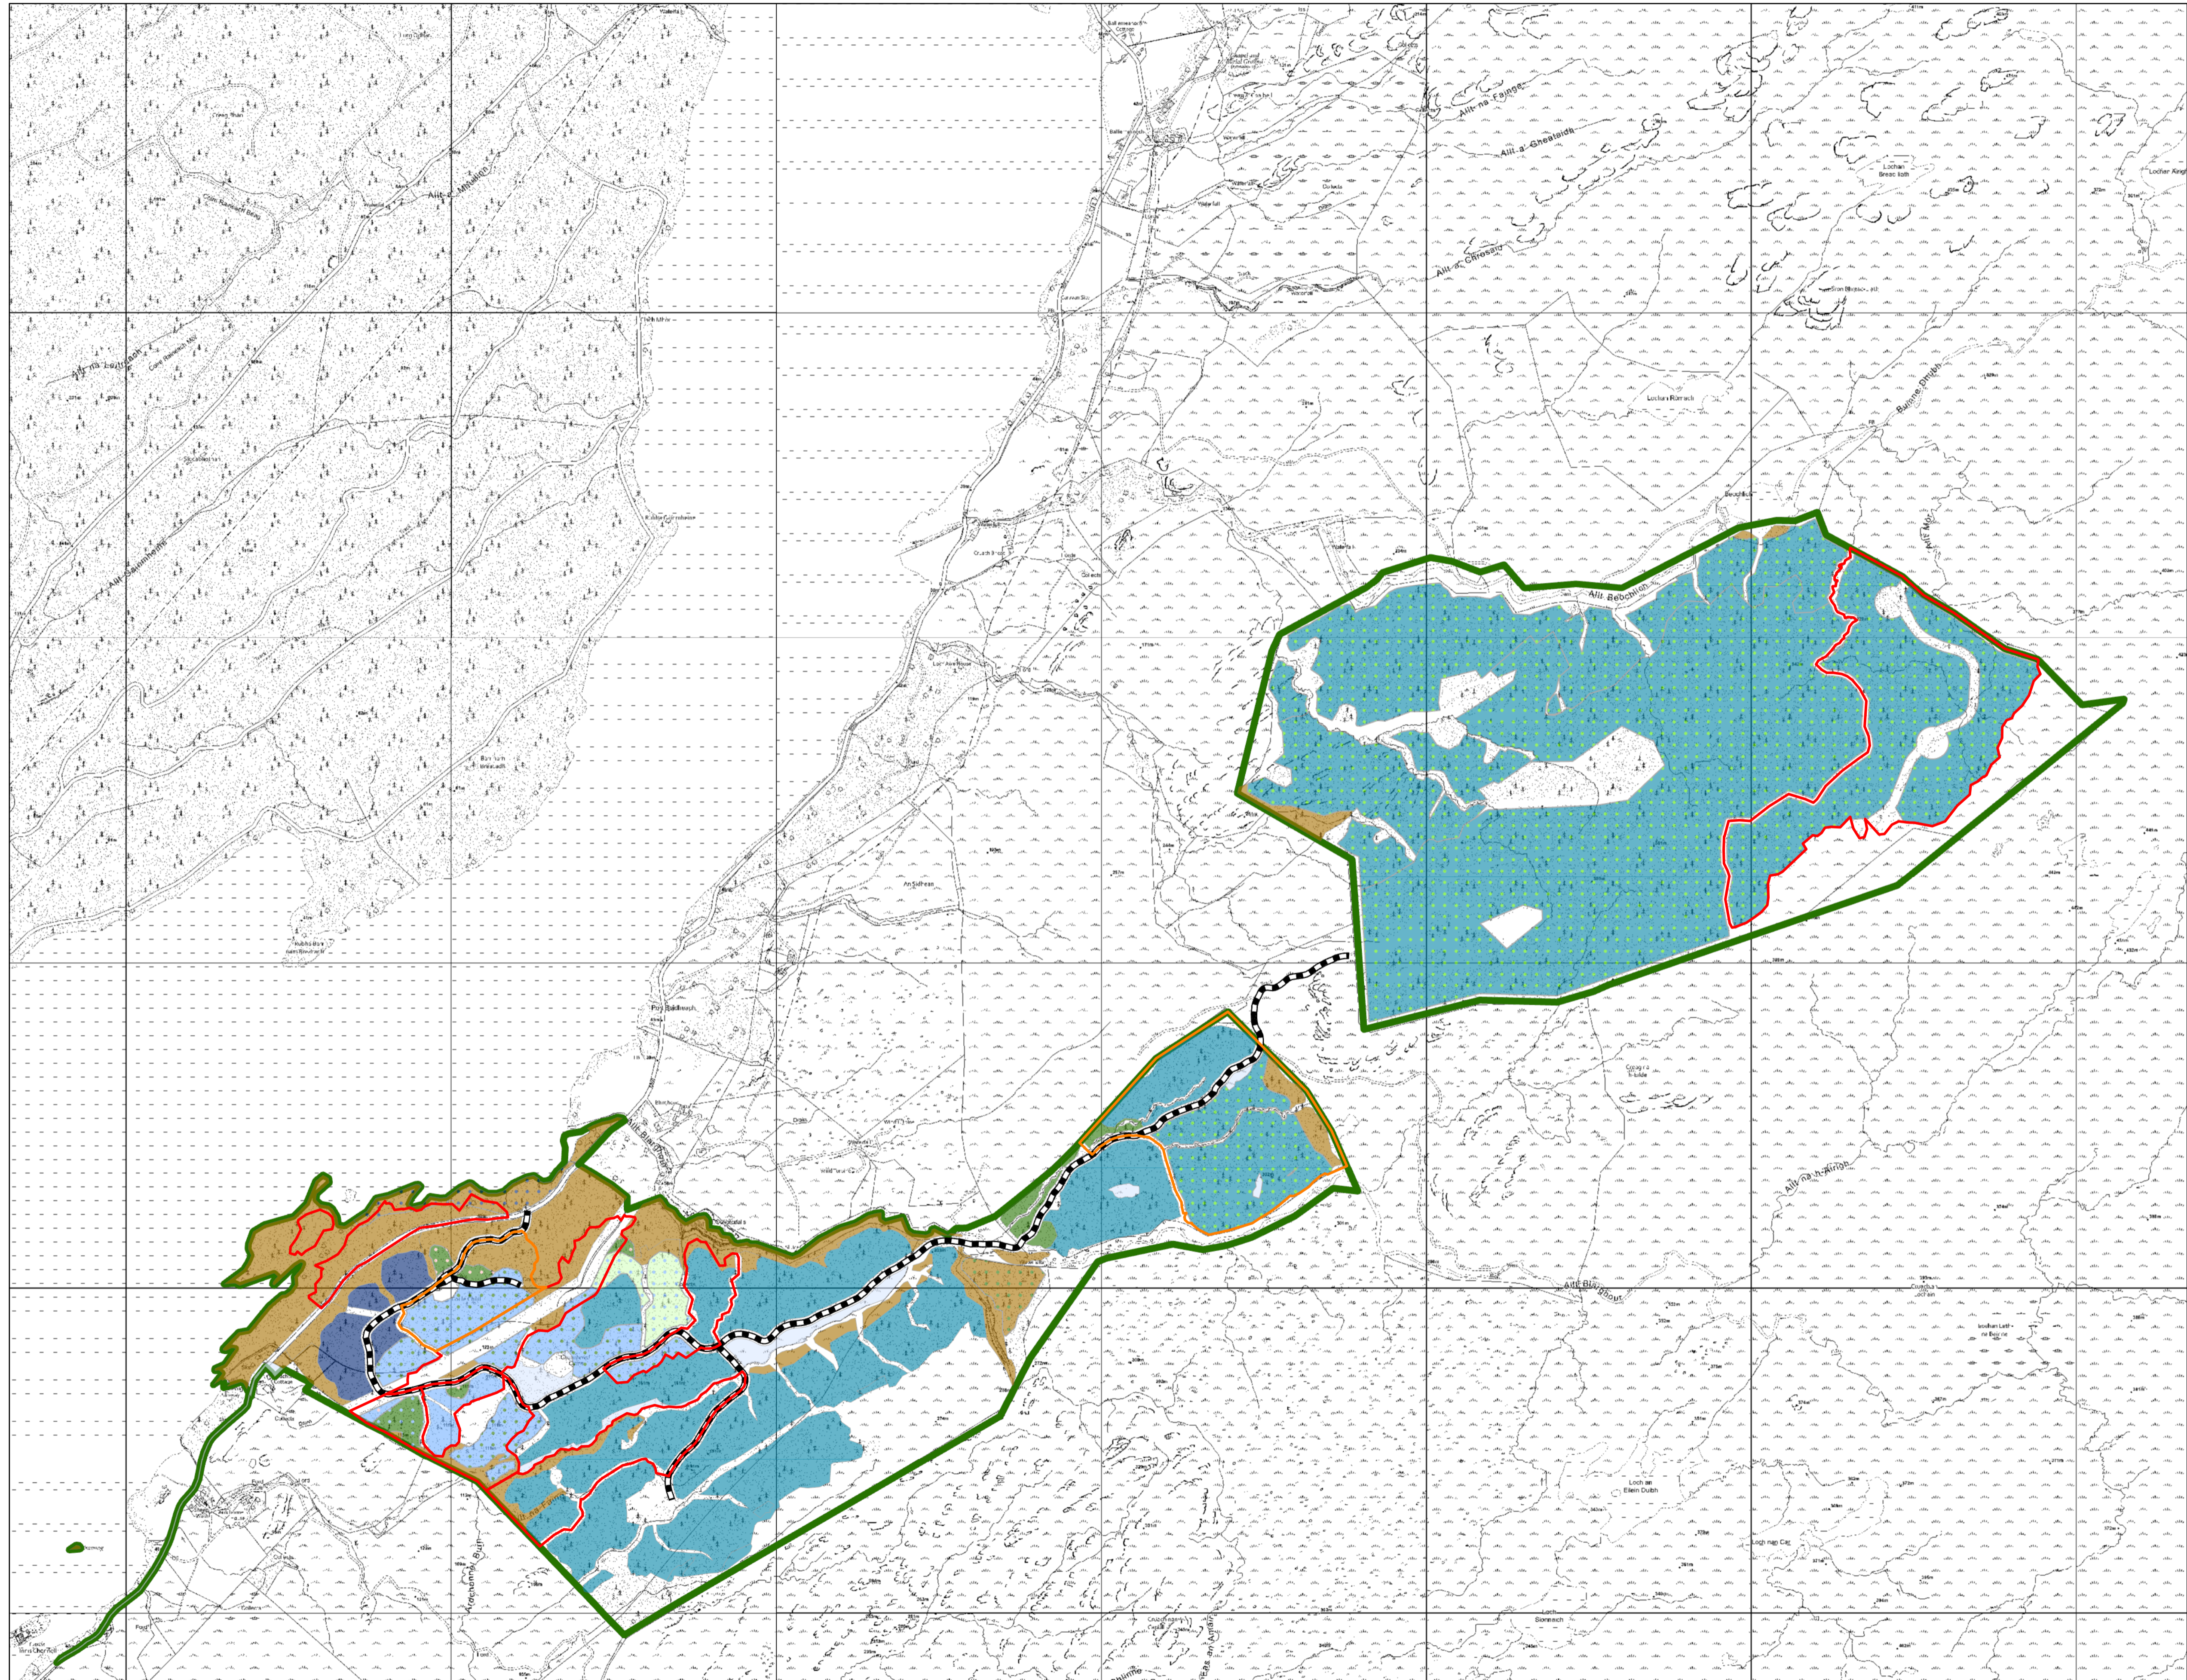

Map 10a- East Loch Awe
Approved Future Species & Habitats

Author: Jeni West

Scale @ A1: 1:10,000

Date: 07/05/2026

Reproduced by permission of Ordnance Survey on behalf of HMSO.
© Crown copyright and database right 2026. All rights reserved.
Ordnance Survey Licence number AC0000820350.
© Getmapping Plc and Bluesky International Limited 2026.

Scotland's national
forests and land
are responsibly
managed to the
UK Woodland
Assurance Standard.