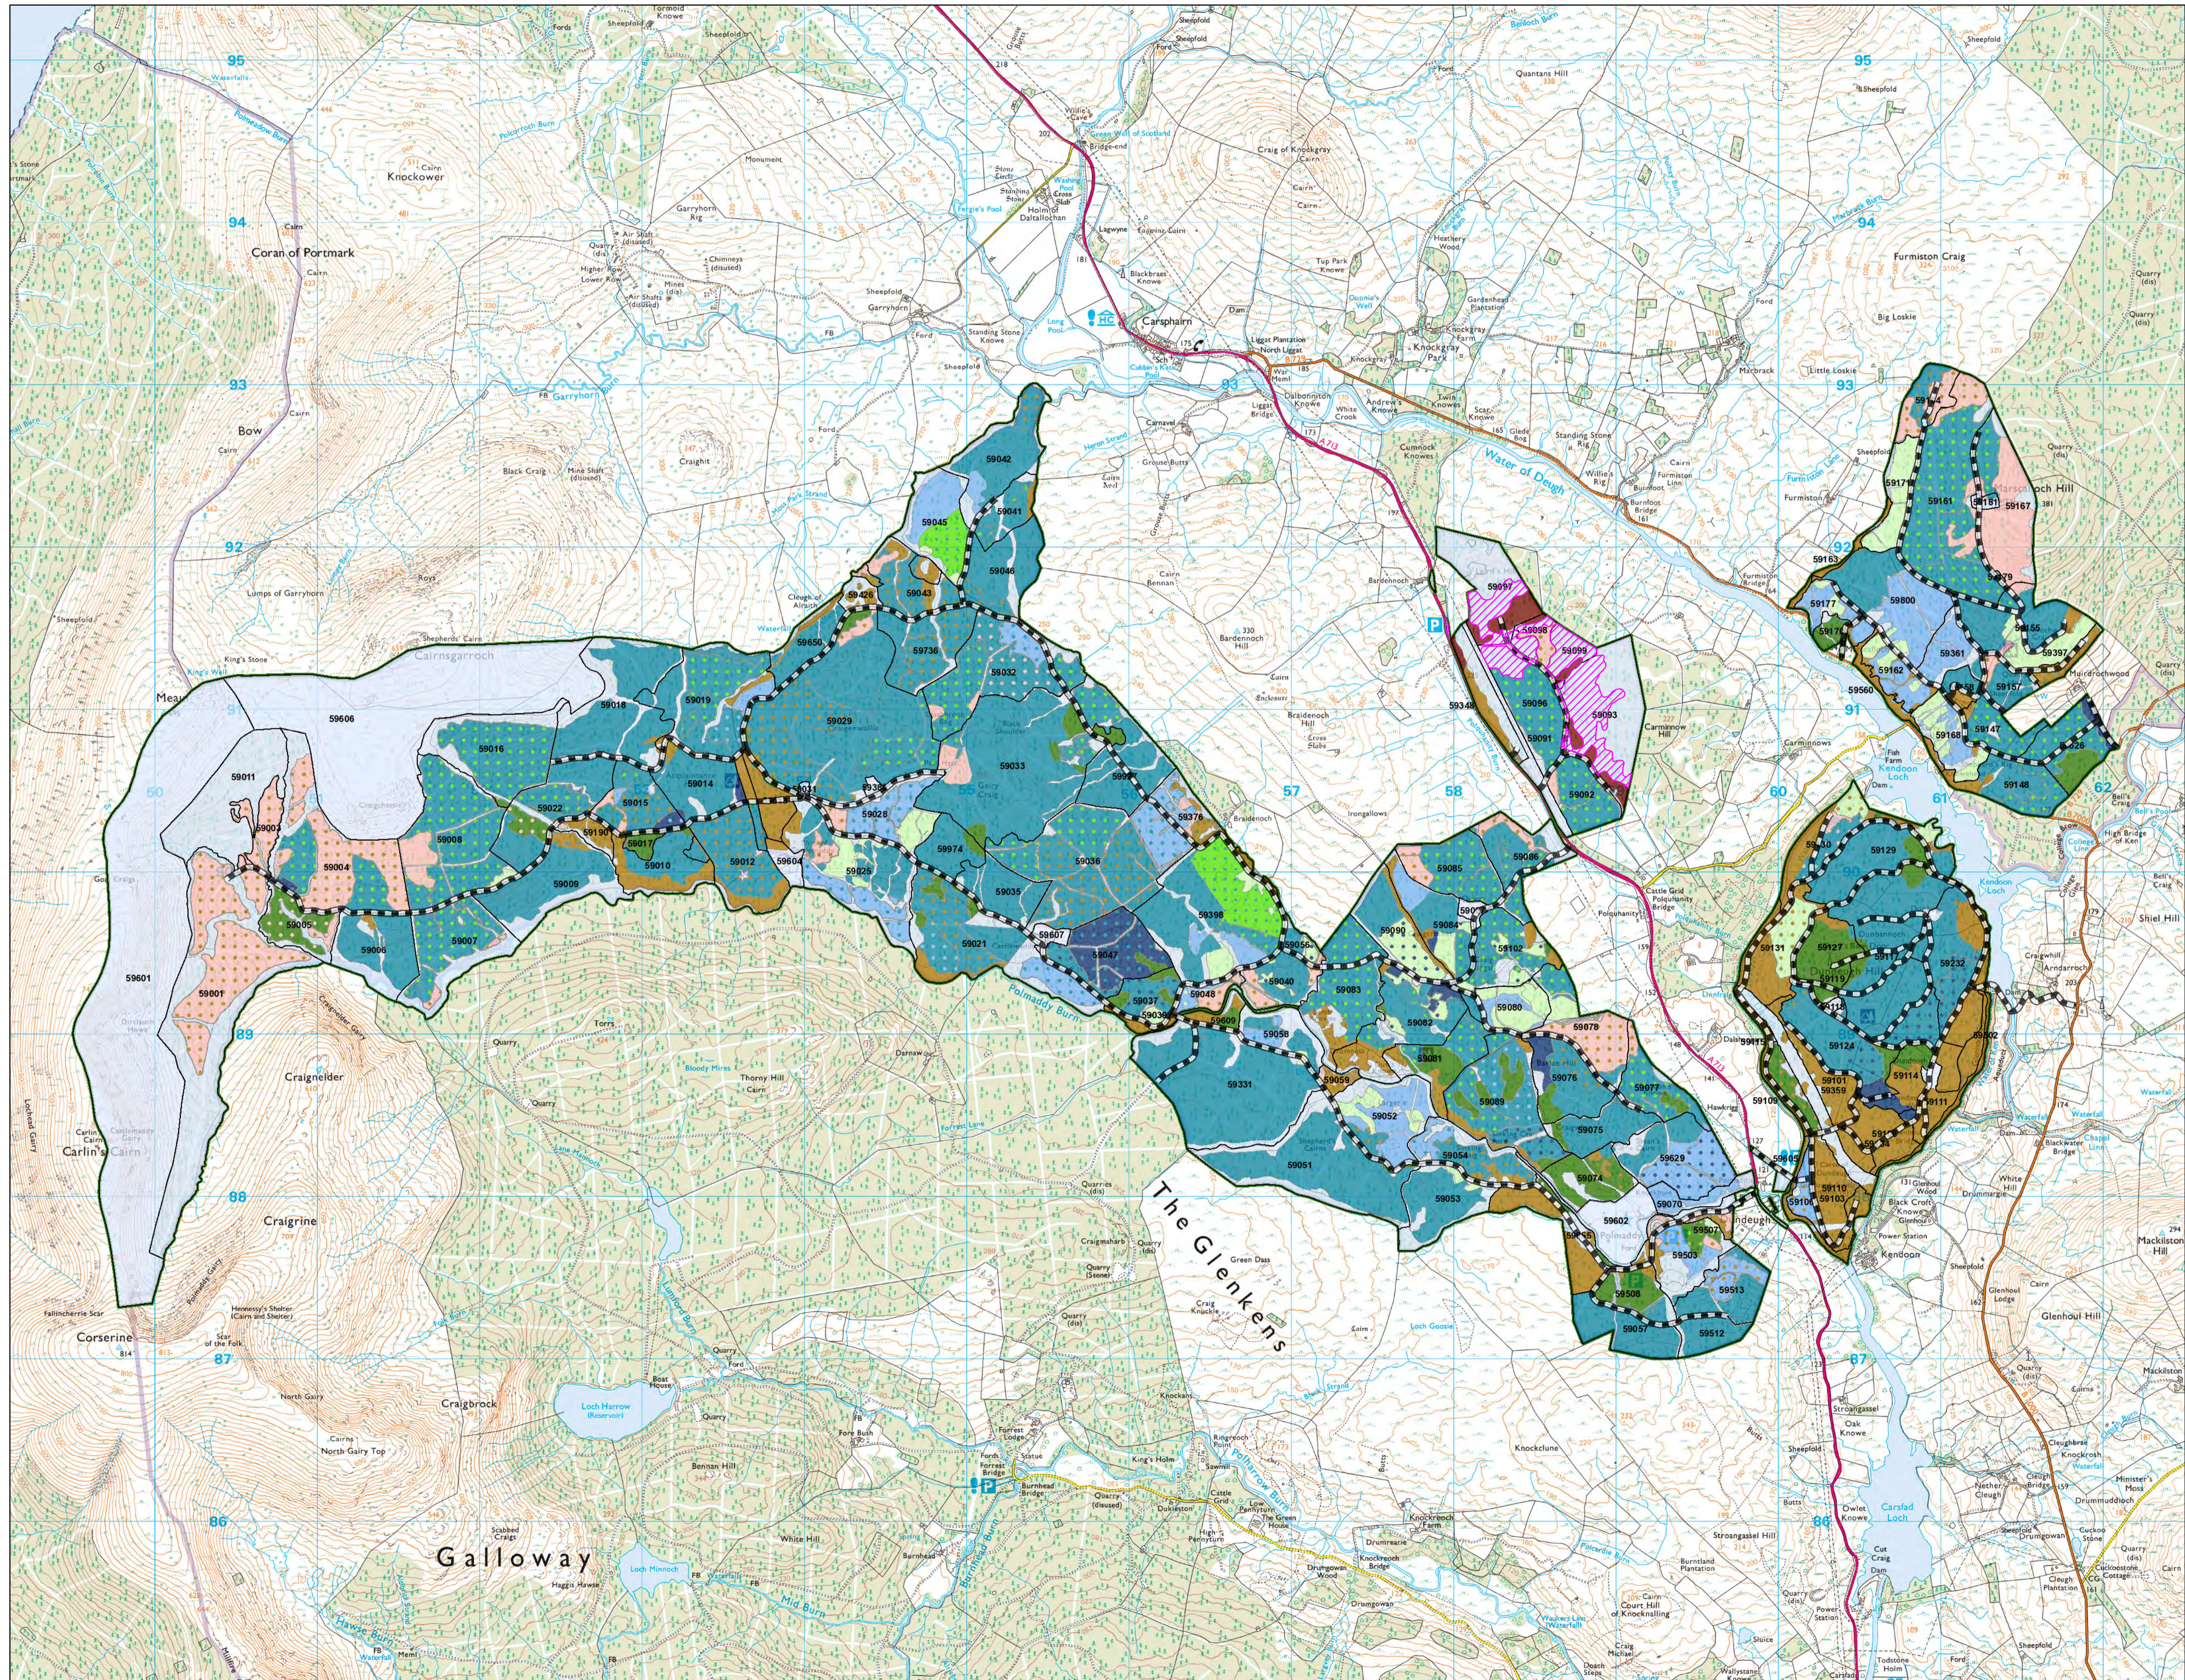

Castlemaddy LMP Map 6 Future habitats and species

Author: Carol Finch

Scale @ A1: 1:20,000

Date: March 2024

Legend

- Ash
- Beech
- Birch
- Douglas Fir
- Larch
- Lodgepole Pine
- Norway Spruce
- Oak
- Native Mixed/Other Broadleaves
- Other/Mixed Broadleaves
- Other/Mixed Conifers
- Scots Pine
- Sitka Spruce
- Open
- Species Mixture
- Main colour = Dominant species
- Dots = Secondary species
- Sitka spruce with Birch shown here
- Peatland Restoration
- Forest Block
- Forest Roads
- Management Coupes

Reproduced by permission of Ordnance Survey on behalf of HMSO.
© Crown copyright and database right 2024. All rights reserved.
Ordnance Survey Licence number 10024925.
© Bluesky International Ltd and Getmapping Plc 2024.

Scotland's national forests and land are responsibly managed to the UK Woodland Assurance Standard.

Galloway

The Glenkens