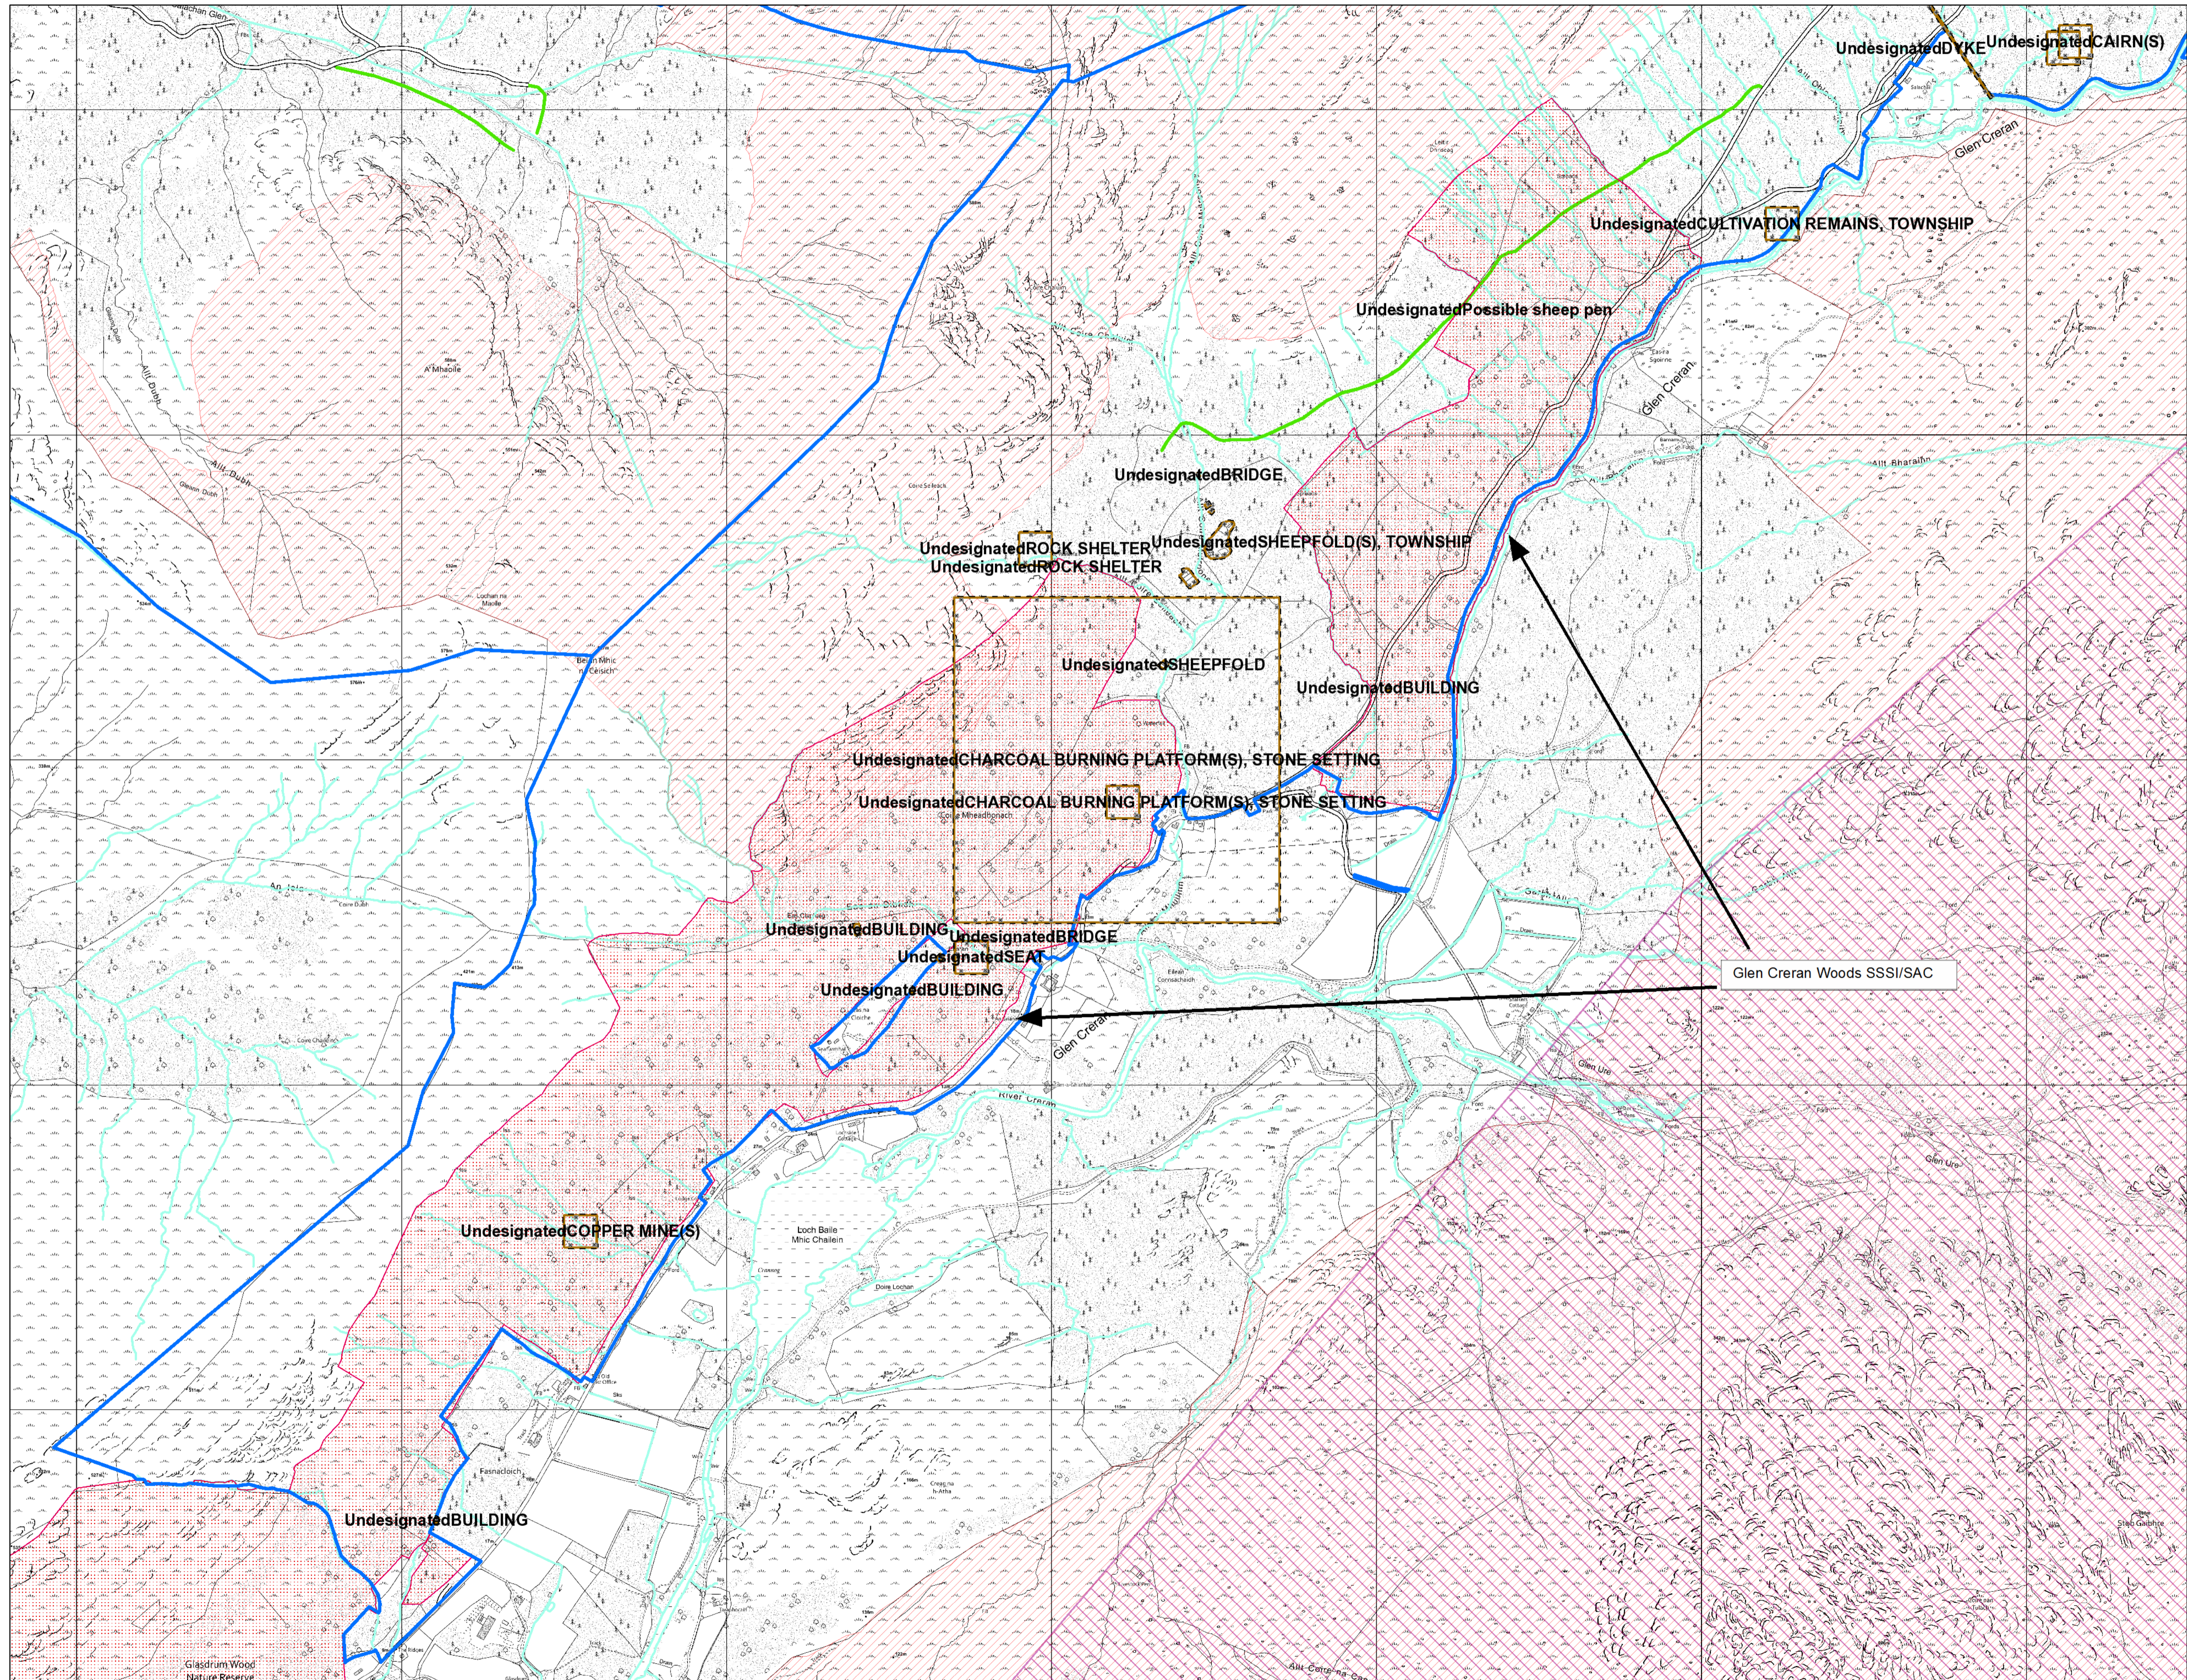

Creran S Conservation/Heritage

Author: Mandie Currie

Scale @ A1: 1:10,000

Date: 24/11/2020

Legend

- Heritage**
 - Heritage
- Land Management Plan Areas**
 - Land Management Plan Areas
- Sites of Special Scientific Interest (Scotland)**
 - Sites of Special Scientific Interest (Scotland)
- Special Areas of Conservation (Scotland)**
 - Special Areas of Conservation (Scotland)
- Special Protection Areas (Scotland)**
 - Special Protection Areas (Scotland)
- Wild Land Areas (Scot.)**
 - Wild Land Areas (Scot.)
- Forest Roads**
 - Forest Roads
- Planned Roads**
 - Planned Roads
- Watercourses**
 - Watercourses

Reproduced by permission of Ordnance Survey on behalf of HMSO.
 © Crown copyright and database right 2020. All rights reserved.
 Ordnance Survey Licence number 100024925.
 © Getmapping Plc and Bluesky International Limited 2020.