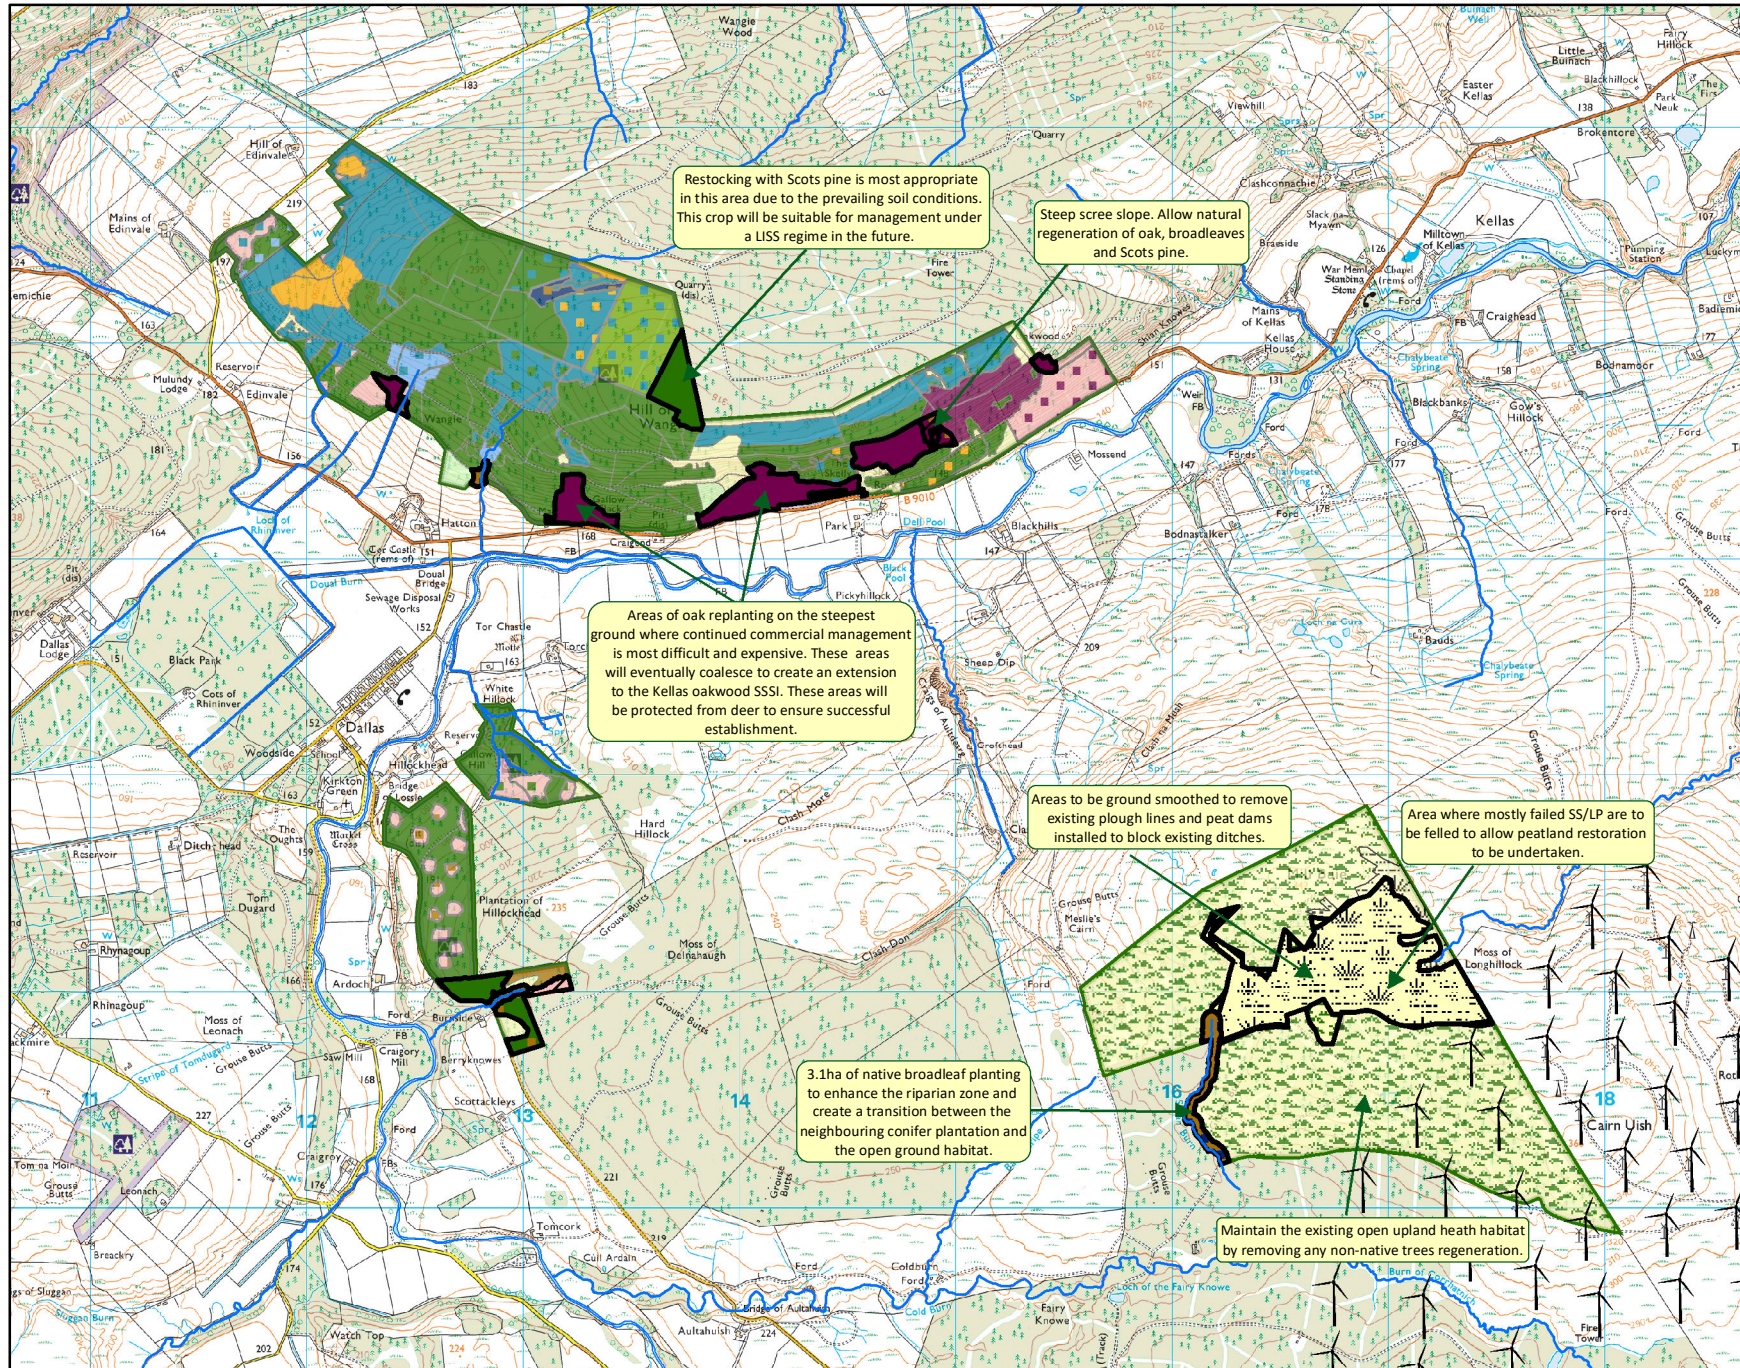

East Region

Dallas land management plan

Map 9 Restock in plan period

Scale @ A4: 1:35,000

Date June 2022

Restock species in plan period

-  Peatland restoration
-  Heathland restoration
-  Birch natural regeneration
-  Riparian broadleaves
-  Oak
-  Oak, MB & SP natural regeneration
-  Scots pine
-  Scots pine/Broadleaves

Reproduced by permission of Ordnance Survey on behalf of HMSO. © Crown copyright and database right [2022]. All rights reserved. Ordnance Survey Licence number [100021242].
© Getmapping Plc and Bluesky International Limited 2022.