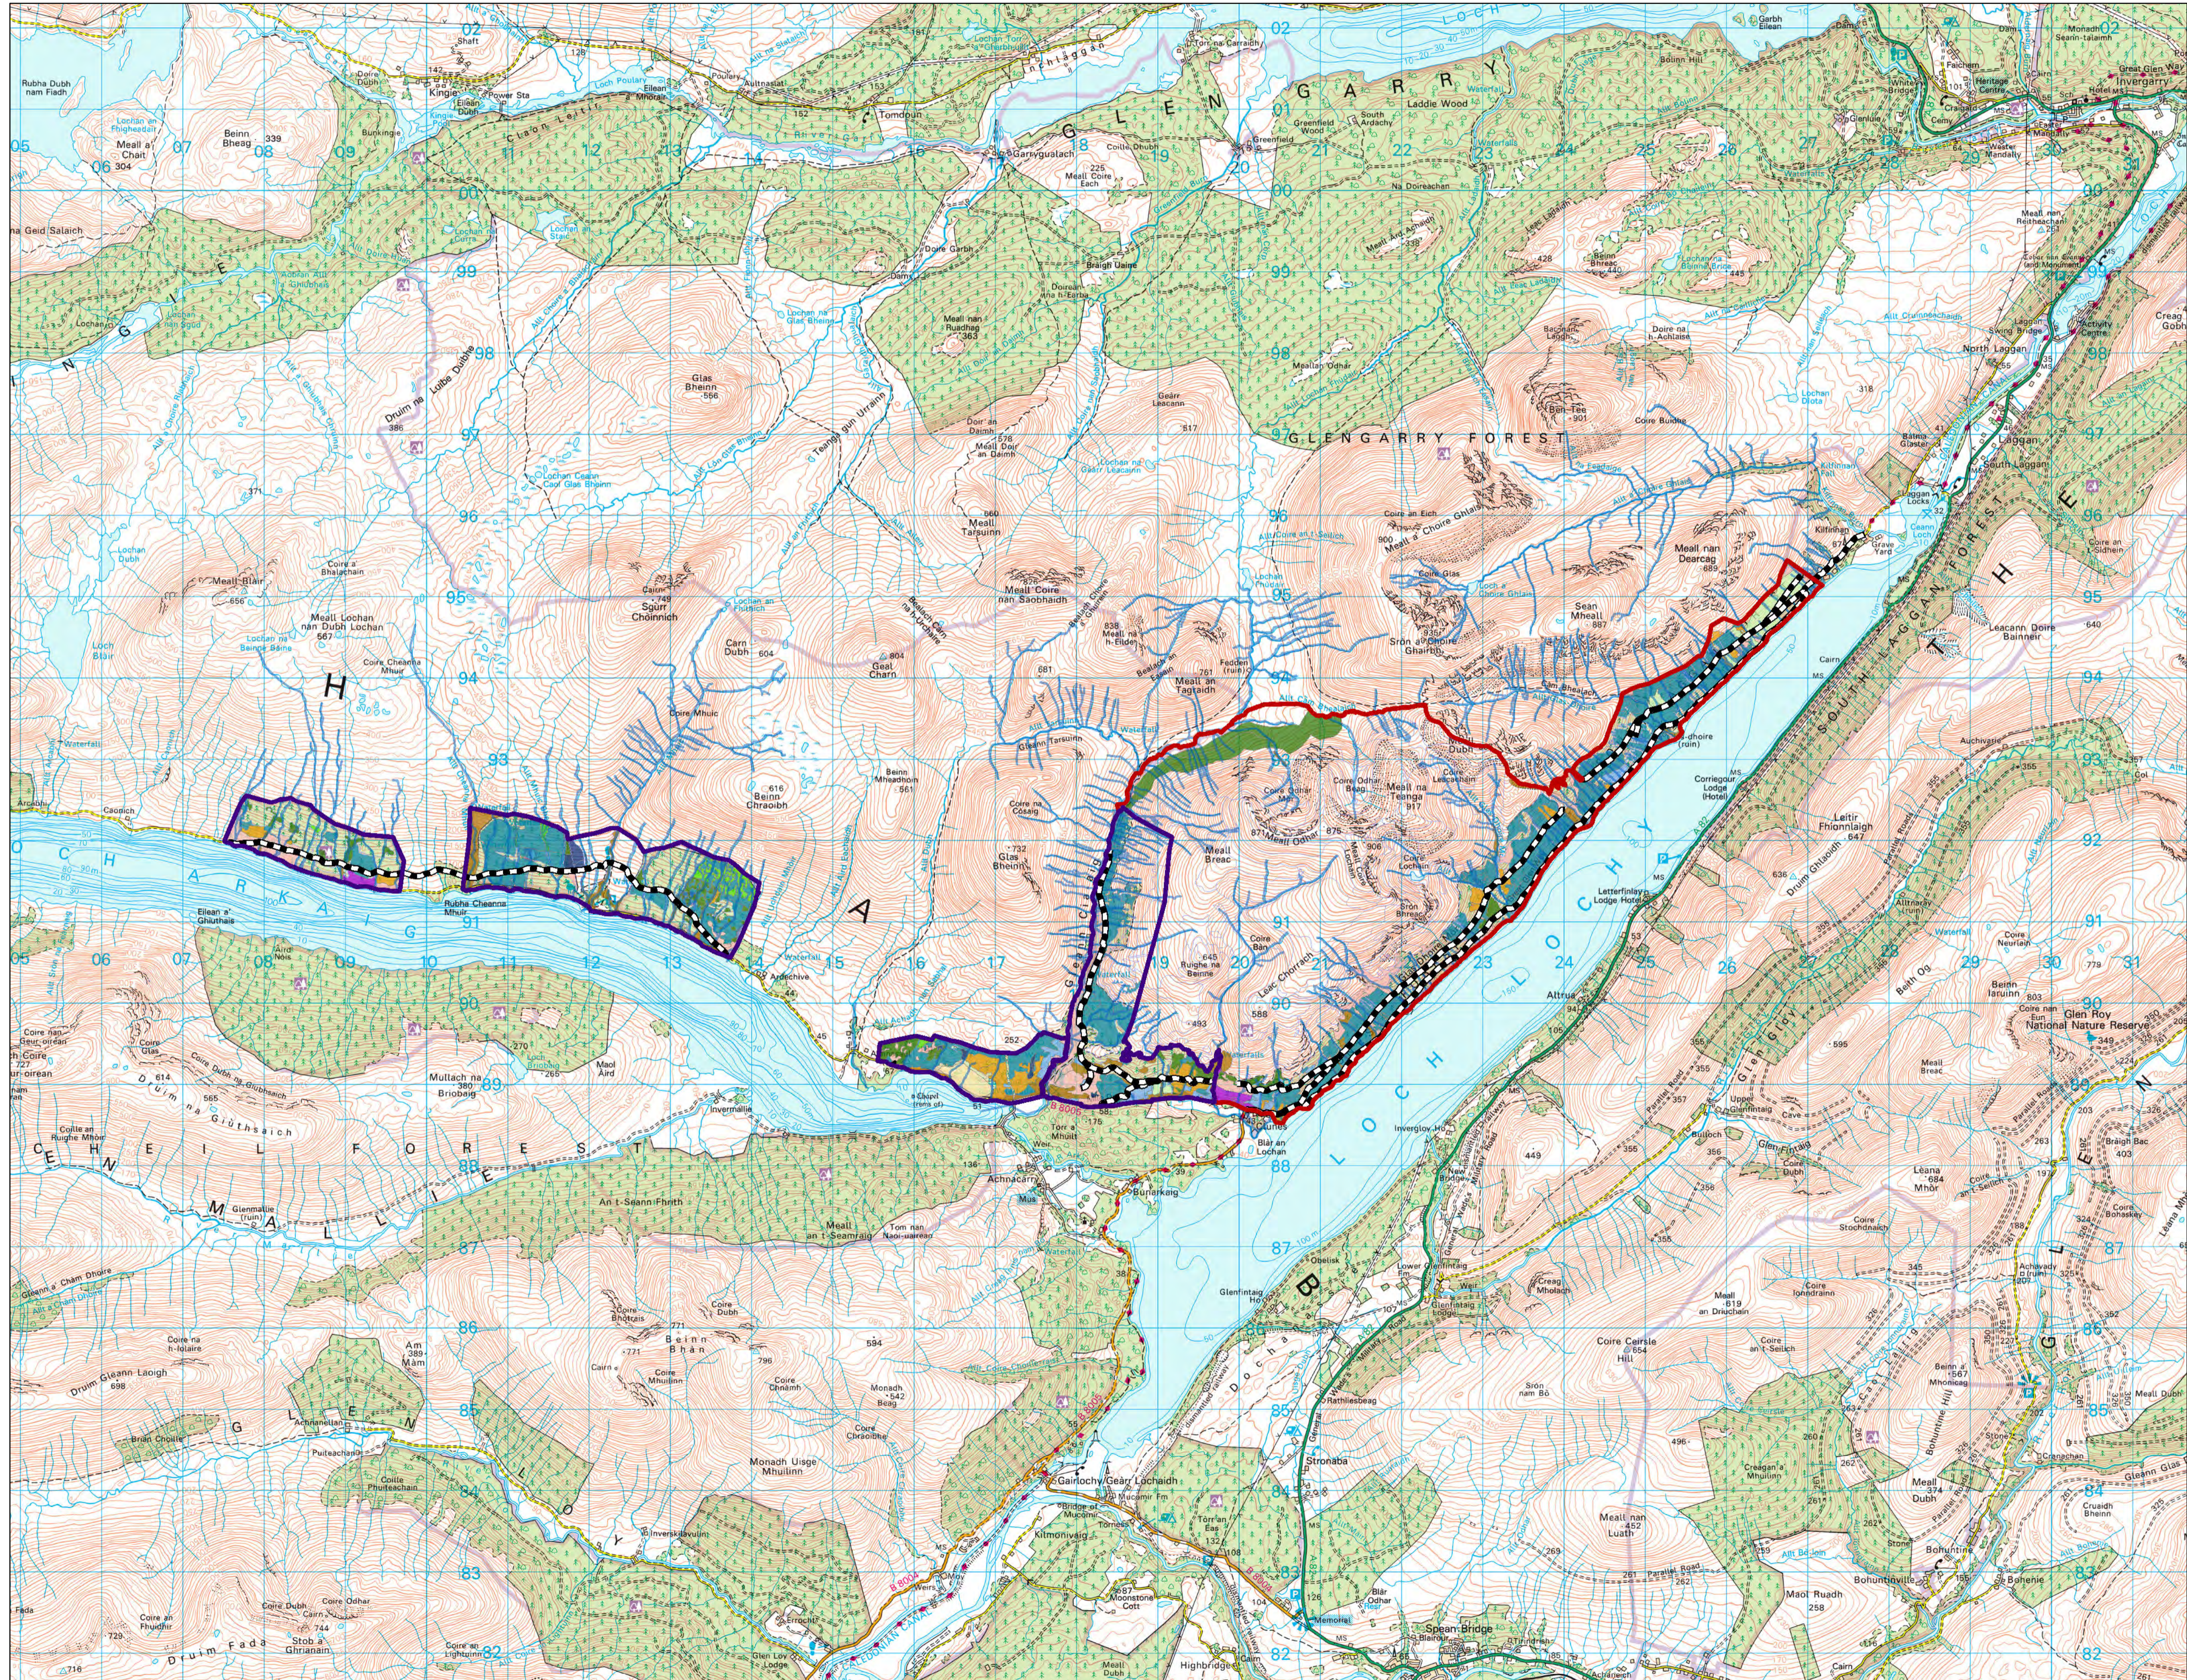

Current crop

Author: Catriona MacIannan

Scale @ A1: 1:40,000

Date: 16/05/2024

Legend

- Blocks**
 - Clunes
 - Loch Arkaig
- Forest Roads**
 - Forest Roads
 - Watercourses
- Sub-compartments (Species)**
 - Ash
 - Beech
 - Birch
 - Oak
 - Native Mixed/Other Broadleaves
 - Other/Mixed Broadleaves
 - Other/Mixed Conifers
 - Douglas Fir
 - Larch
 - Lodgepole Pine
 - Norway Spruce
 - Scots Pine
 - Sitka Spruce
 - No Species

Reproduced by permission of Ordnance Survey on behalf of HMSO. © Crown copyright and database right 2024. All rights reserved. Ordnance Survey Licence number 100024925. © Getmapping Plc and Bluesky International Limited 2024.