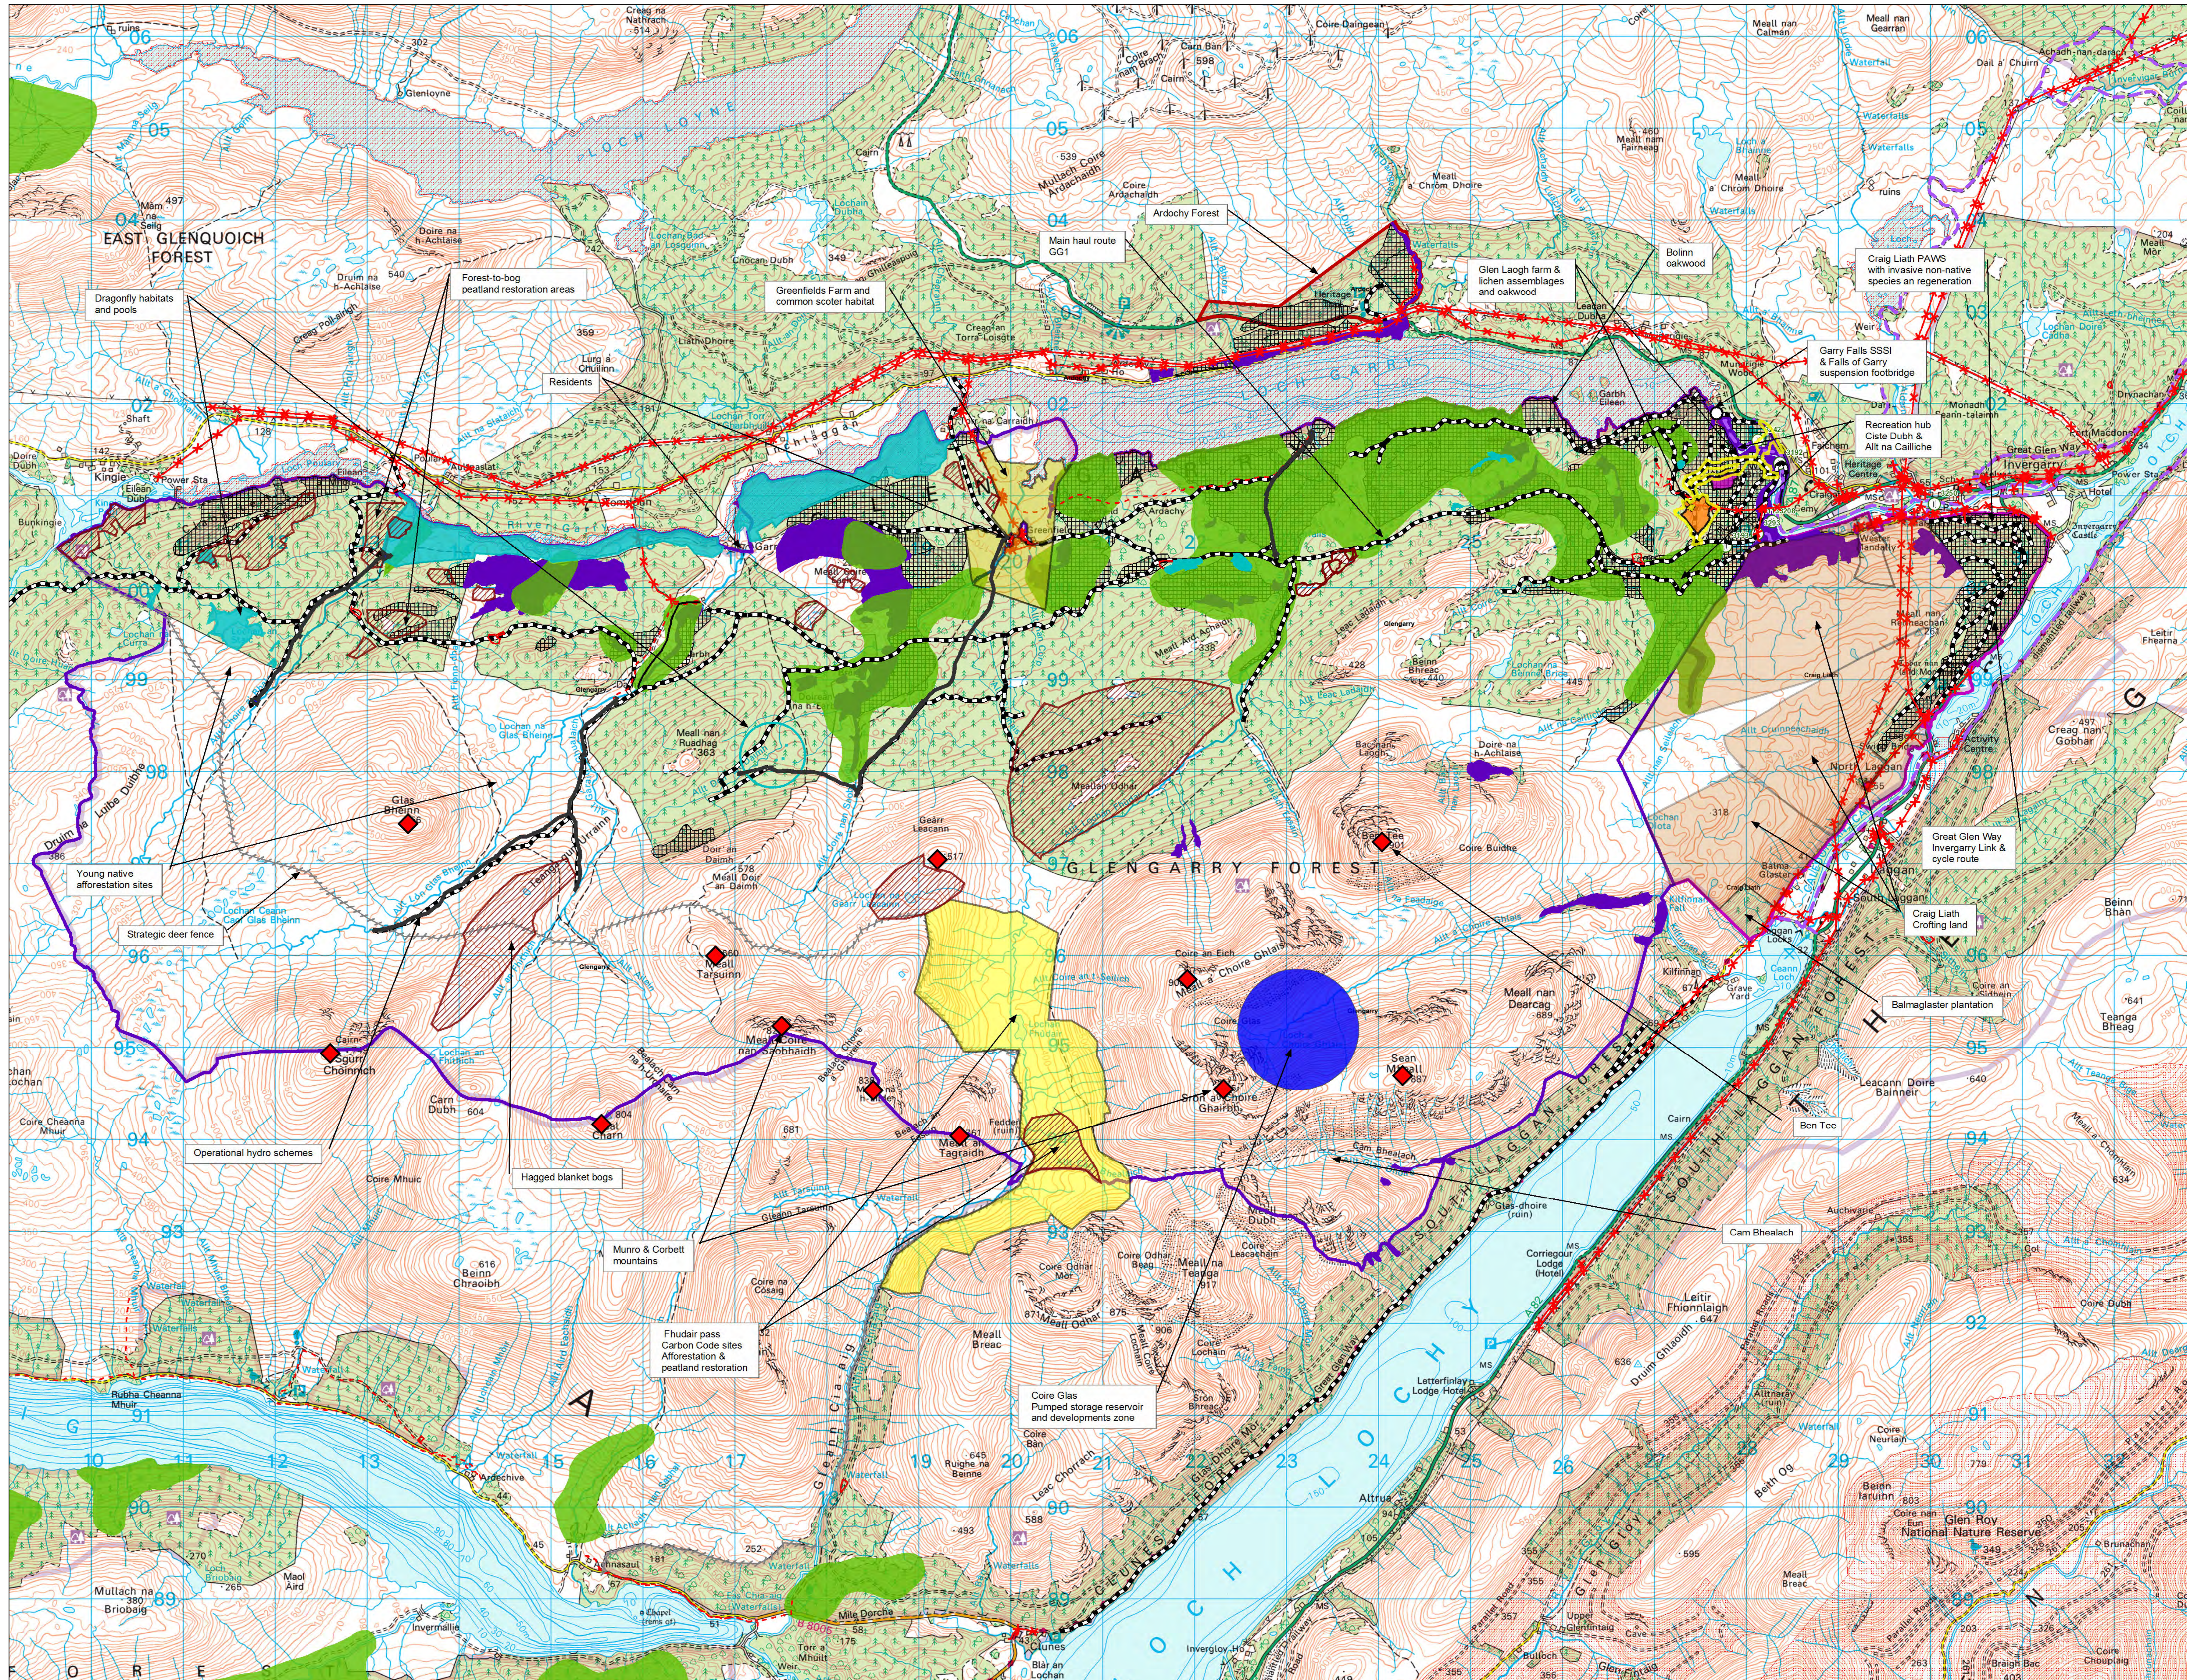

Glengarry LMP Key Features

Author: Catriona MacIannan

Scale @ A0: 1:25,000

Date: 26/08/2024

- Legend**
- Fences and Walls**
 - Fences and Walls
 - Quarries**
 - ▭ Quarries
 - Electricity Powerlines**
 - Overhead powerline
 - - Underground powerline
 - Masts/Aerials**
 - ↑ Masts/Aerials
 - Forest Roads**
 - ▬ Forest Roads
 - Cal_Pine_Regener...
 - Bridges**
 - Bridges
 - Heritage**
 - ▭ Heritage
 - Core Paths
 - ▭ ASNW
 - ▭ PAWS
 - Sites of Special Scientific Interest**
 - ▭ Sites of Special Scientific Interest
 - ▭ Special Protection Areas
 - ▭ Special Protection Areas
 - Blocks**
 - ▭ Ardochy
 - ▭ Craig Liath
 - ▭ Glengarry

Reproduced by permission of Ordnance Survey on behalf of HMSO. © Crown copyright and database right 2024. All rights reserved. Ordnance Survey Licence number 100024925. © Getmapping Plc and Bluesky International Limited 2024.

Scotland's national forests and land are responsibly managed to the UK Woodland Assurance Standard.