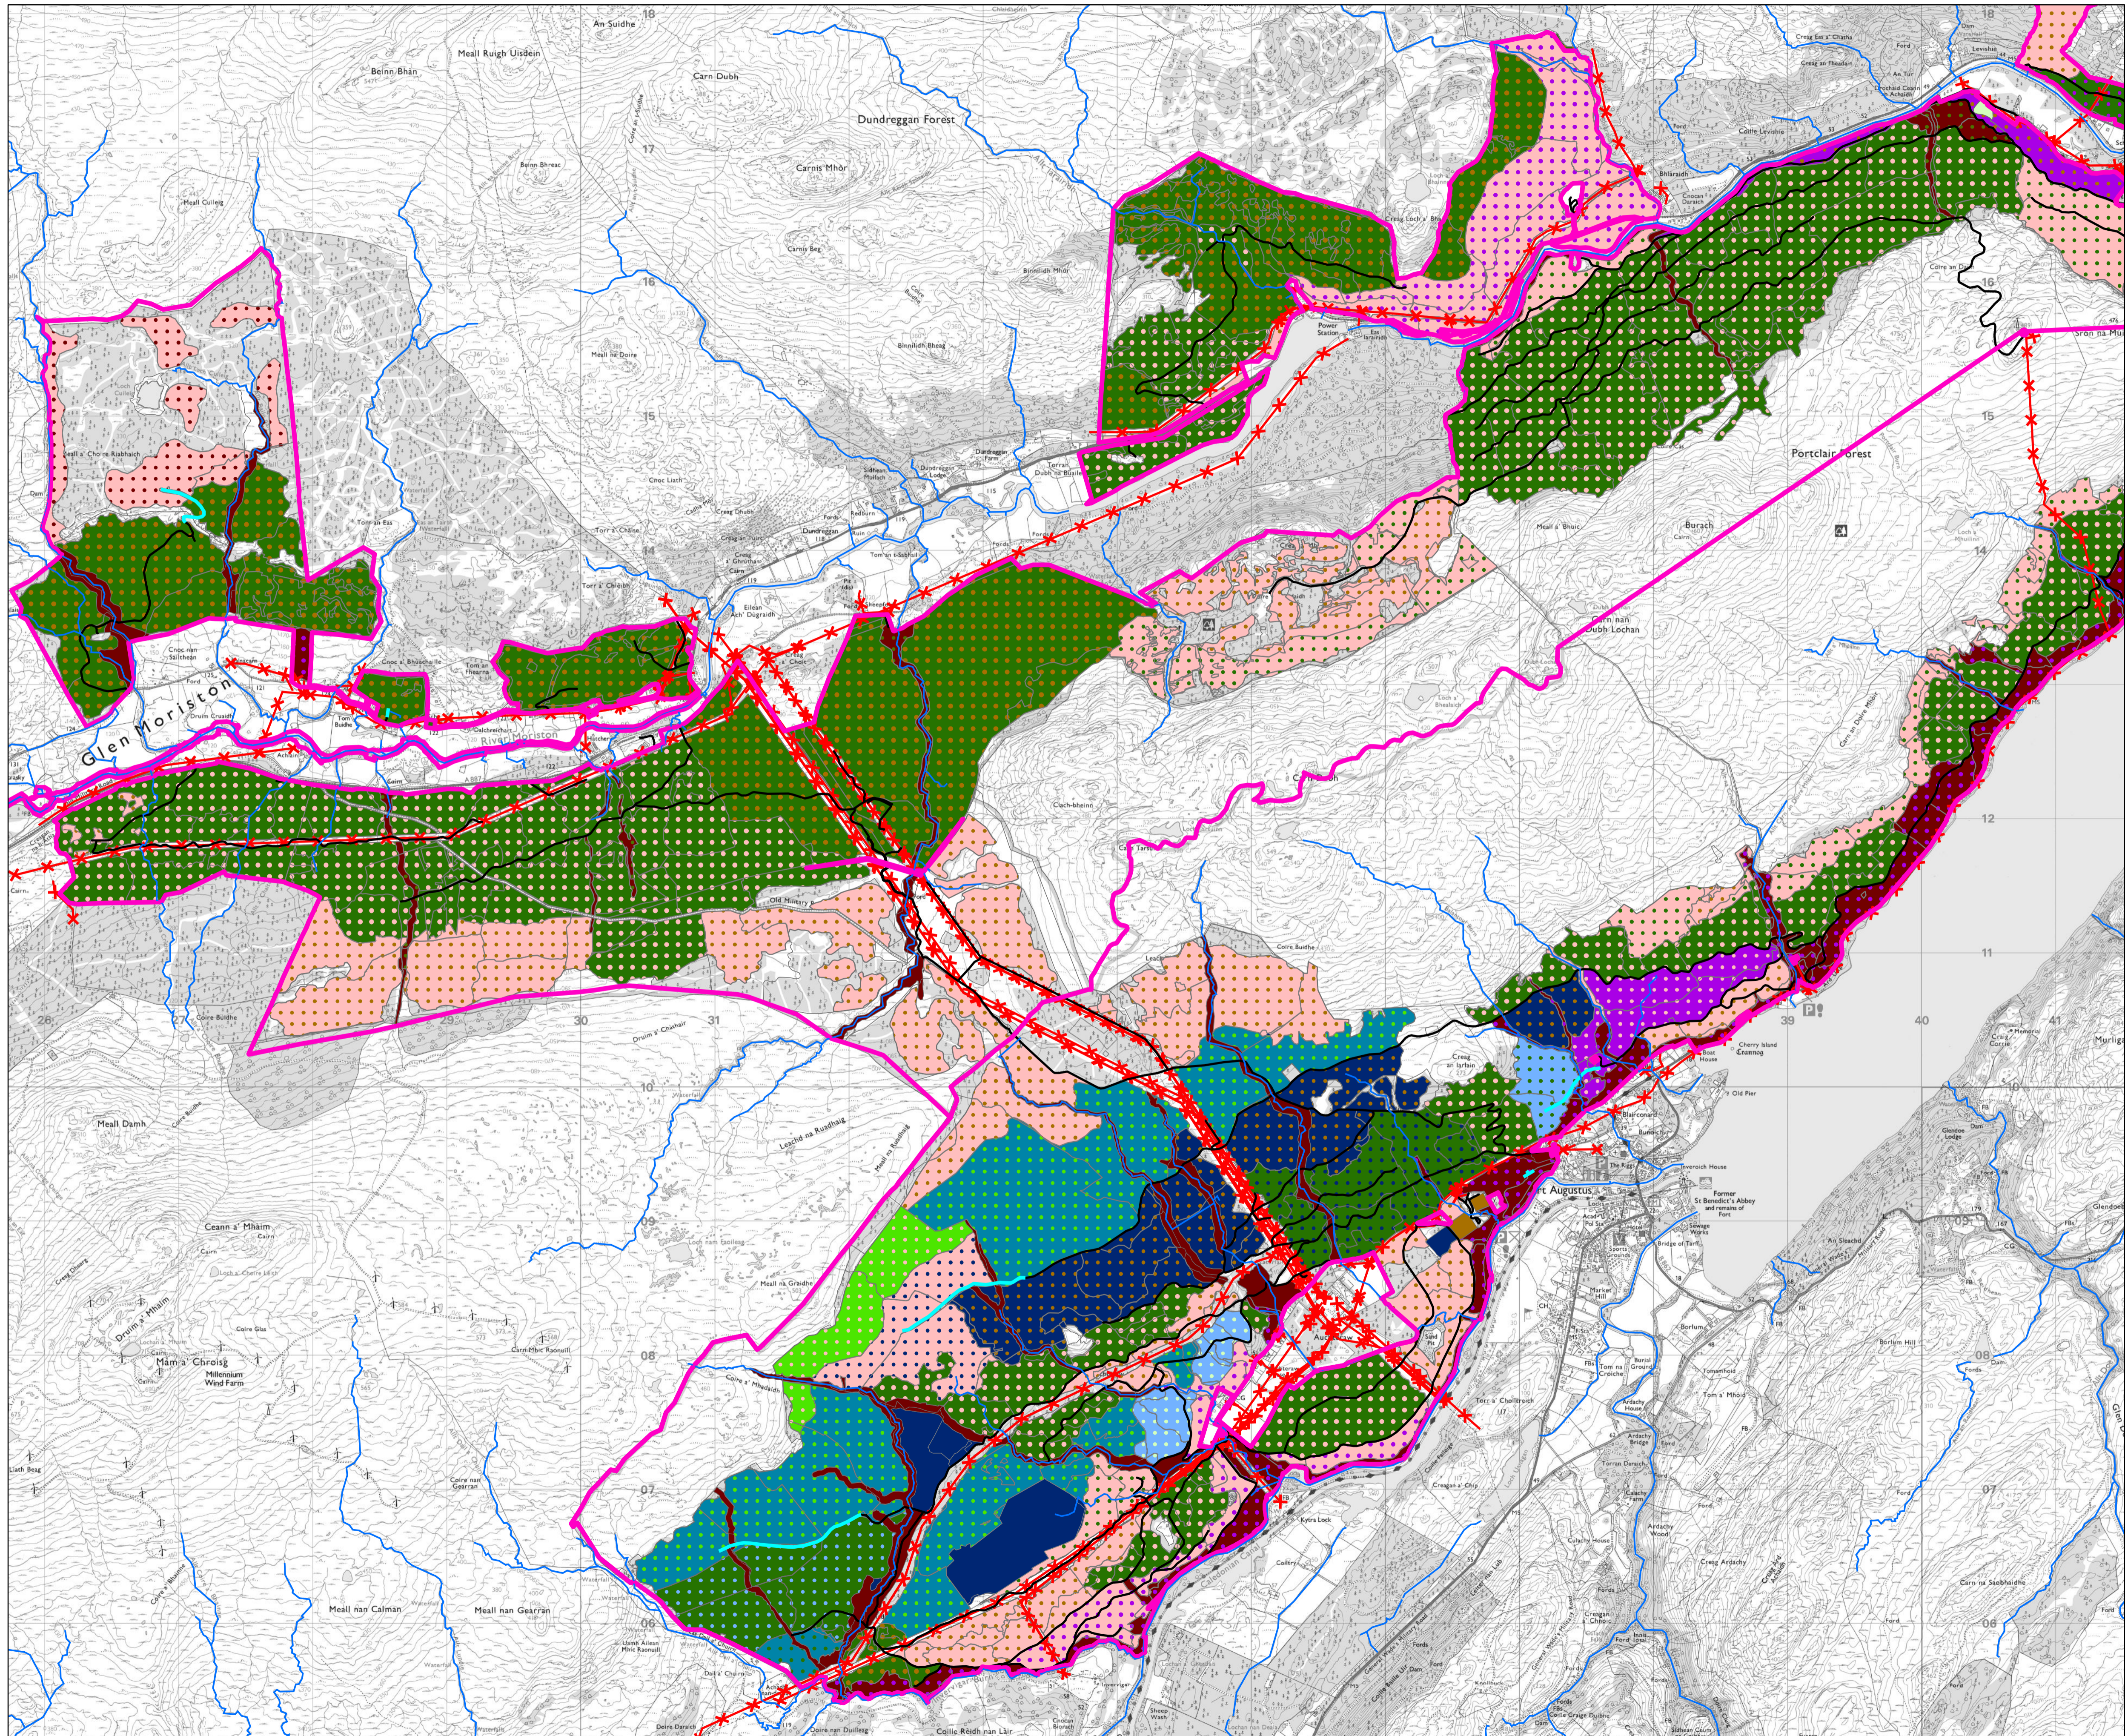

Map 7a Future Habitats & Species

- Land Management Plan Area
- Planned Roads
- Forest Roads
- Overhead powerline

Future Habitat & Species

- Native Mixed Broadleaves
- Other/Mixed Broadleaves
- Other/Mixed Conifers
- Birch with Oak
- Downy Birch with Native Mixed Broadleaves
- Birch with Native Mixed Broadleaves
- Birch with Other Conifers
- Birch with Scots Pine
- Lodgepole Pine with Birch
- Native Mixed Broadleaves with Oak
- Native Mixed Broadleaves with Scots Pine
- Norway Spruce with Douglas Fir
- Norway Spruce with Scots Pine
- Oak with Birch
- Oak with other Native Broadleaves
- Other Conifers with any Other Broadleaves
- Scots Pine with Birch
- Scots Pine with Norway Spruce
- Scots Pine with Oak
- Scots Pine with any Other Broadleaves
- Scots Pine with any Other Conifers
- Sitka Spruce with Lodgepole Pine
- Sitka Spruce with Scots Pine
- Open

0 0.225 0.45 0.9 1.35 1.8 Km

Scale @ A3: 1:24,000

Date: 22/08/2024

Reproduced by permission of Ordnance Survey on behalf of HMSO. © Crown copyright and database right [2024]. All rights reserved. Ordnance Survey Licence number [100021242]. © Getmapping Plc and Bluesky International Limited 2024.

Scotland's National Forest Estate is responsibly managed to the UK Woodland Assurance Standard.