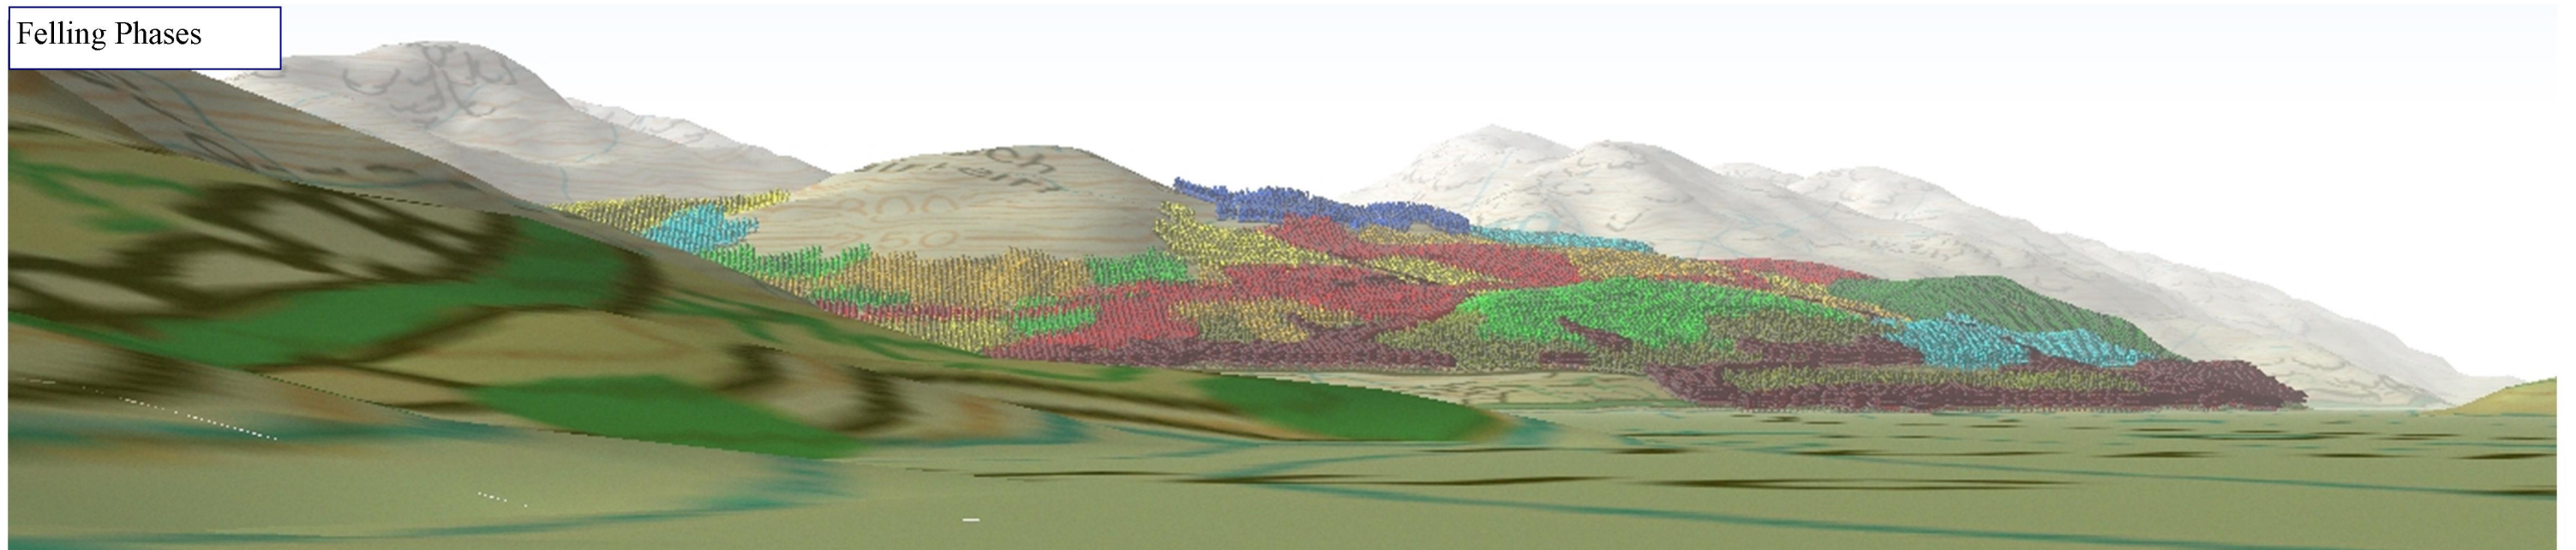

Current View

D15

Felling Phases

Cowal & Trossachs Forest
District
Cruach Tarbeirt Forest
Design Plan

**Visualisation of Forest
Management Proposals**

Viewpoint 8: NN 338 008
Firkin Point