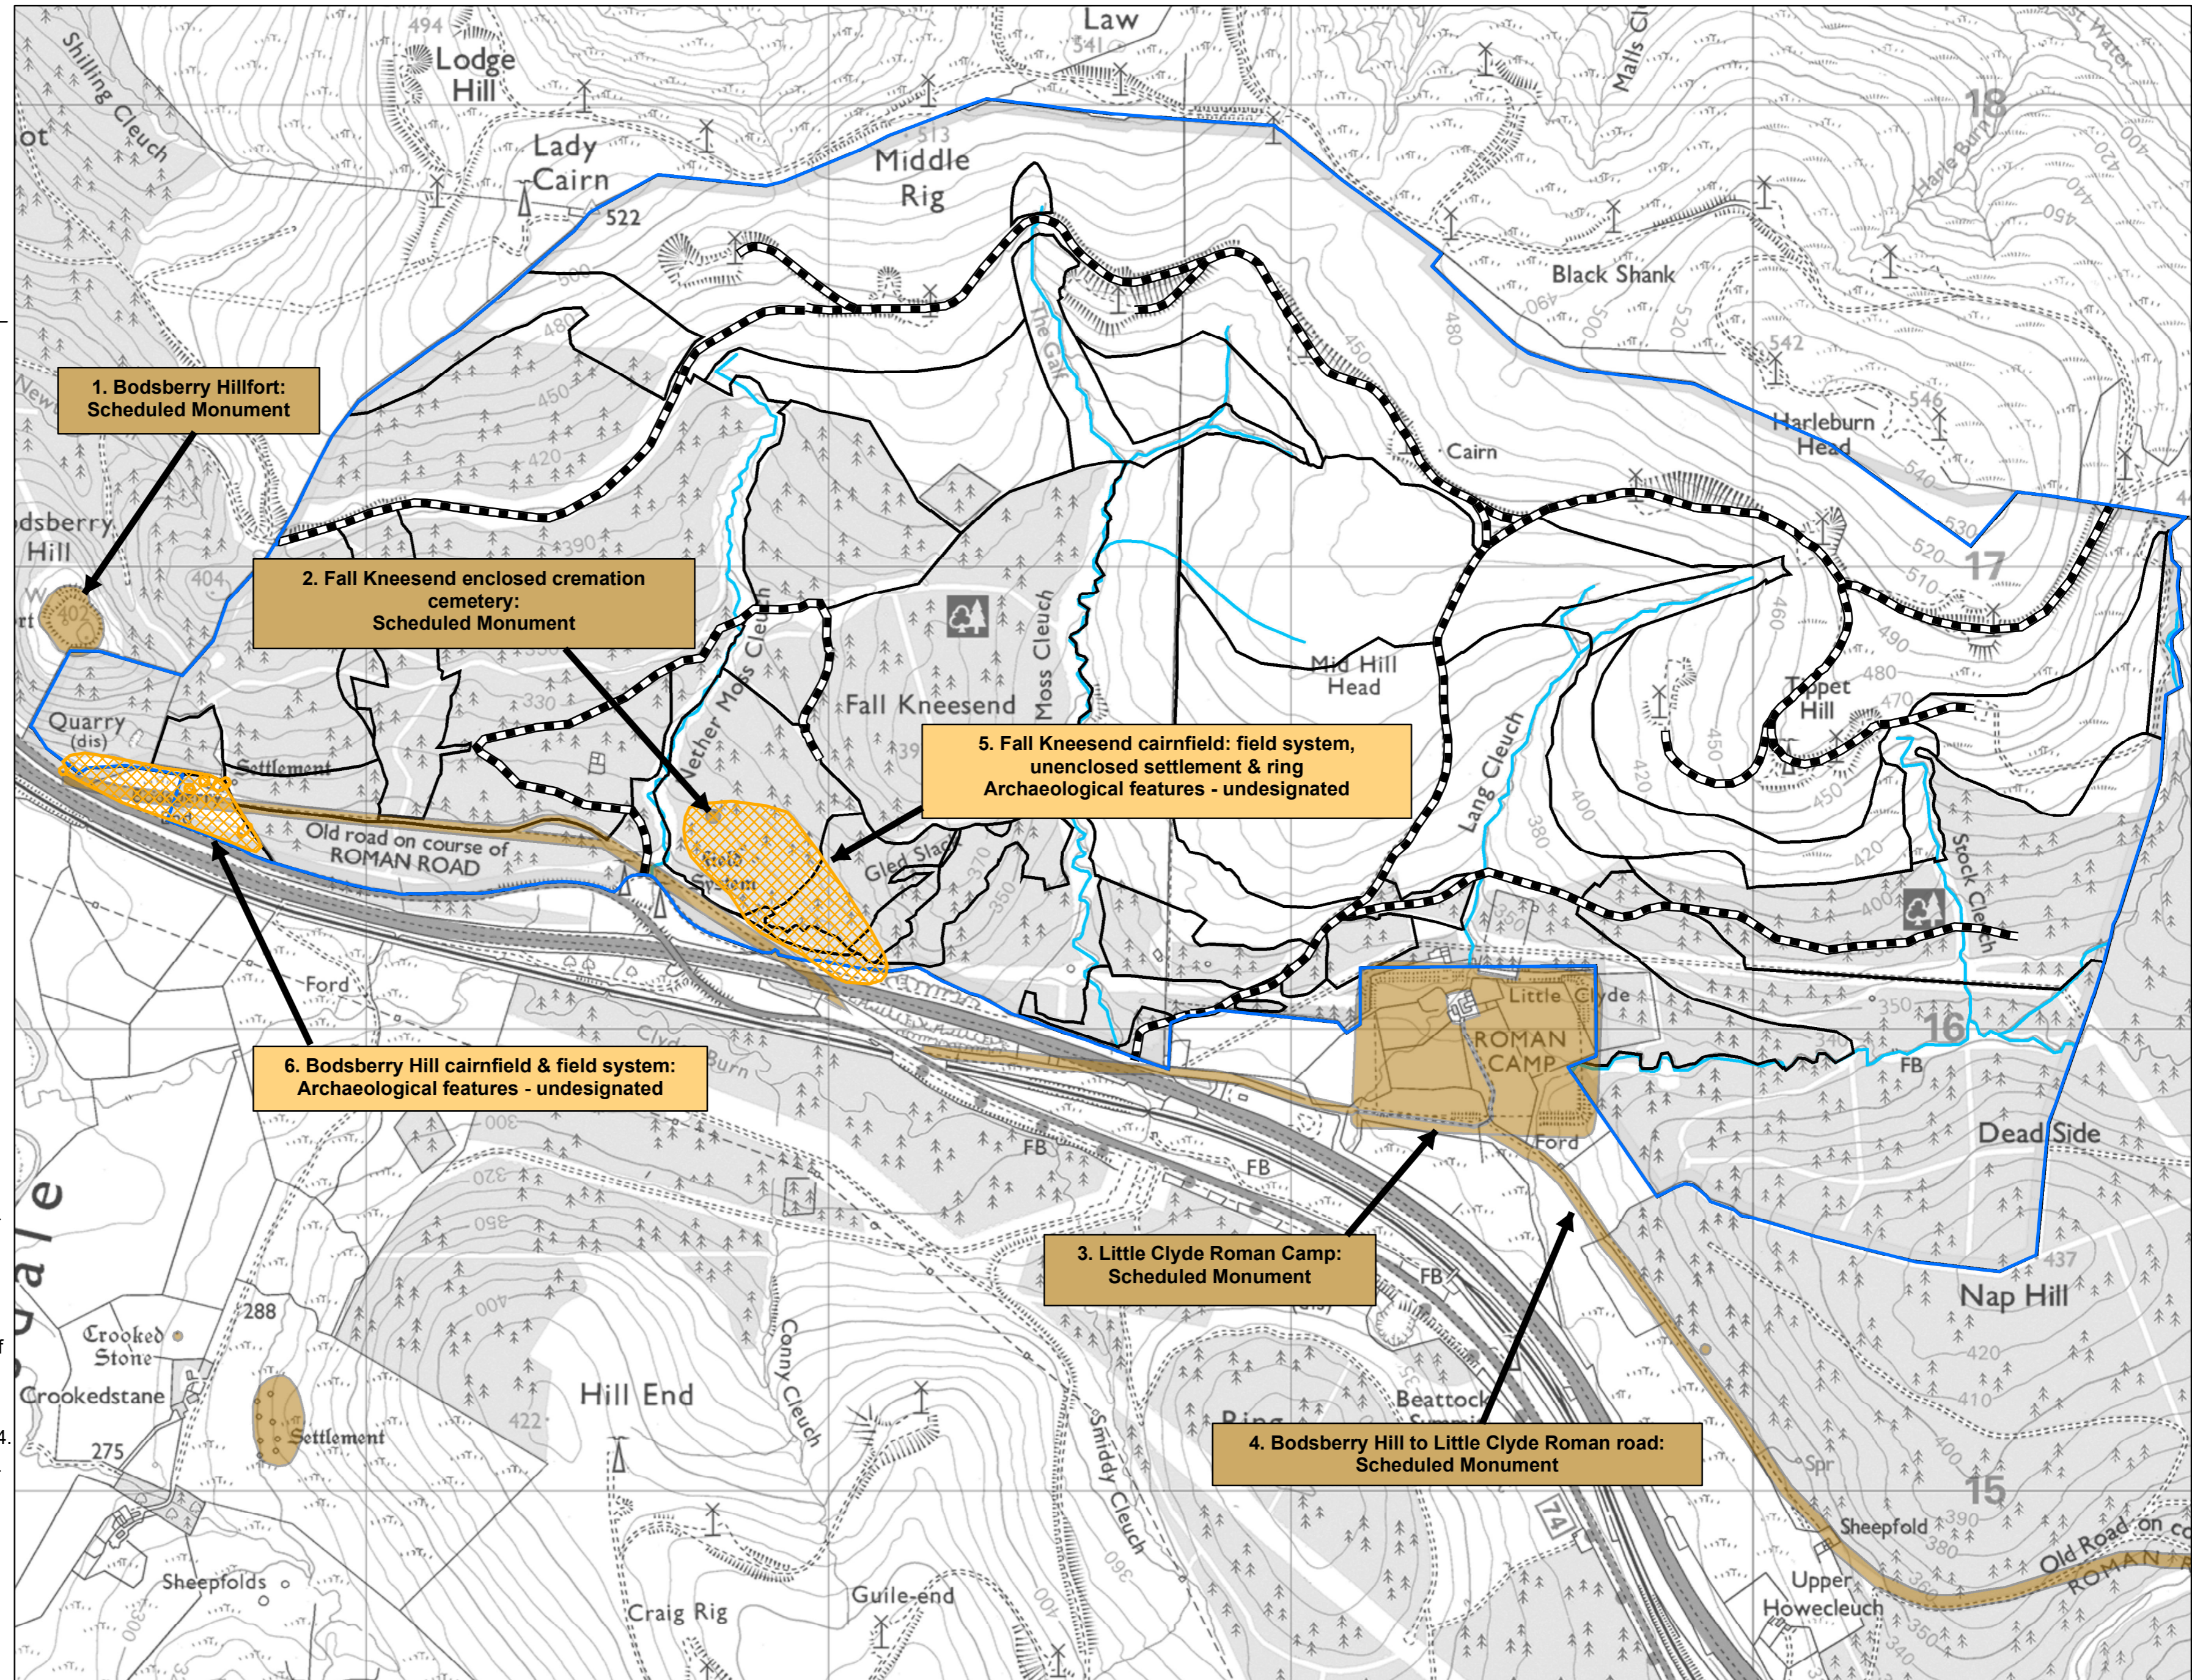

Little Clyde LMP 2024-2034
Map 9: Historic environment

Author: David.Darroch

Scale @ A2: 1:10,000

Date: 28/03/2024

Legend

-  Heritage features - undesignated
-  Little Clyde LMP area
-  Forest Roads
-  Scheduled Monuments
-  Management Coupes
-  Watercourses

Reproduced by permission of Ordnance Survey on behalf of HMSO. © Crown copyright and database right [2024]. All rights reserved. Ordnance Survey Licence number [100021242]. © Getmapping Plc and Bluesky International Limited 2024.