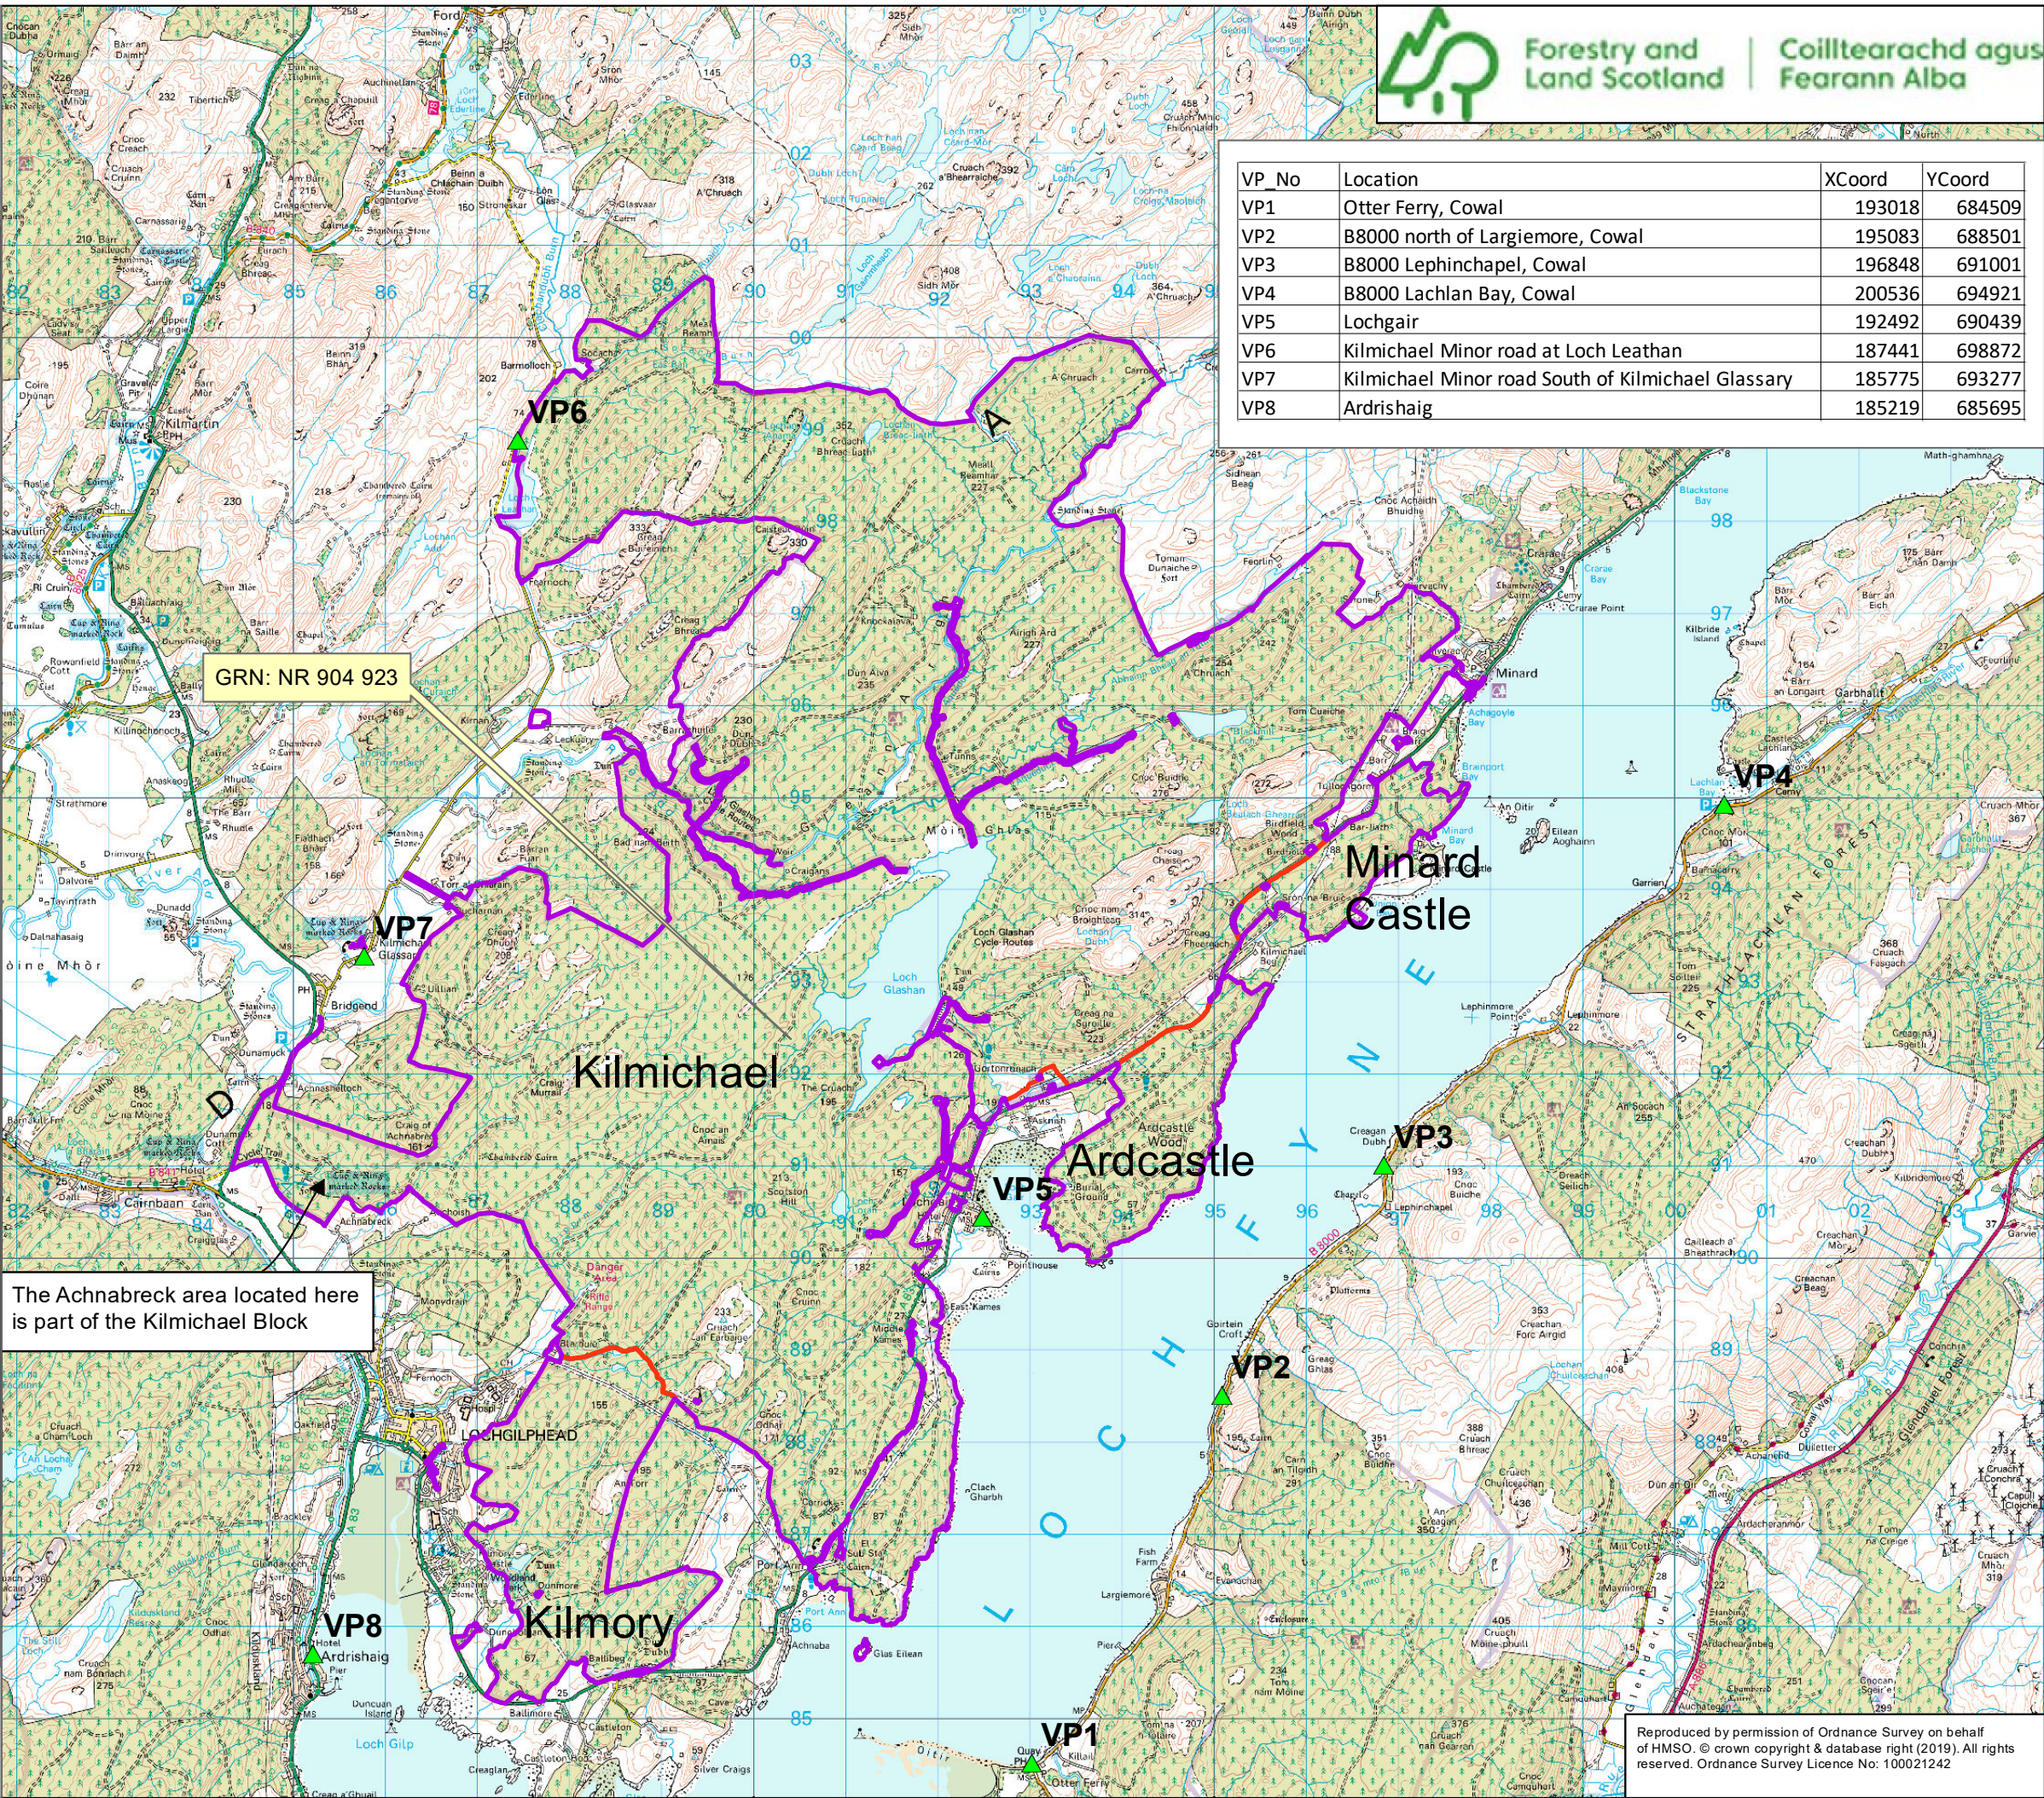

## M1: Location & Viewpoints

### Legend

-  Viewpoints
-  Kilmichael LMP Boundary
-  Kilmichael LMP Block Boundary

The Kilmichael LMP area comprises the forest blocks of Kilmichael; Kilmory; Ardcastle & Minard Castle

2 Kilometers

Scale: 1:70,000 @ A3

The Achabreck area located here is part of the Kilmichael Block

Reproduced by permission of Ordnance Survey on behalf of HMSO. © crown copyright & database right (2019). All rights reserved. Ordnance Survey Licence No: 100021242

185000 000000

190000 000000

195000 000000

200000 000000

700000

695000

690000

685000