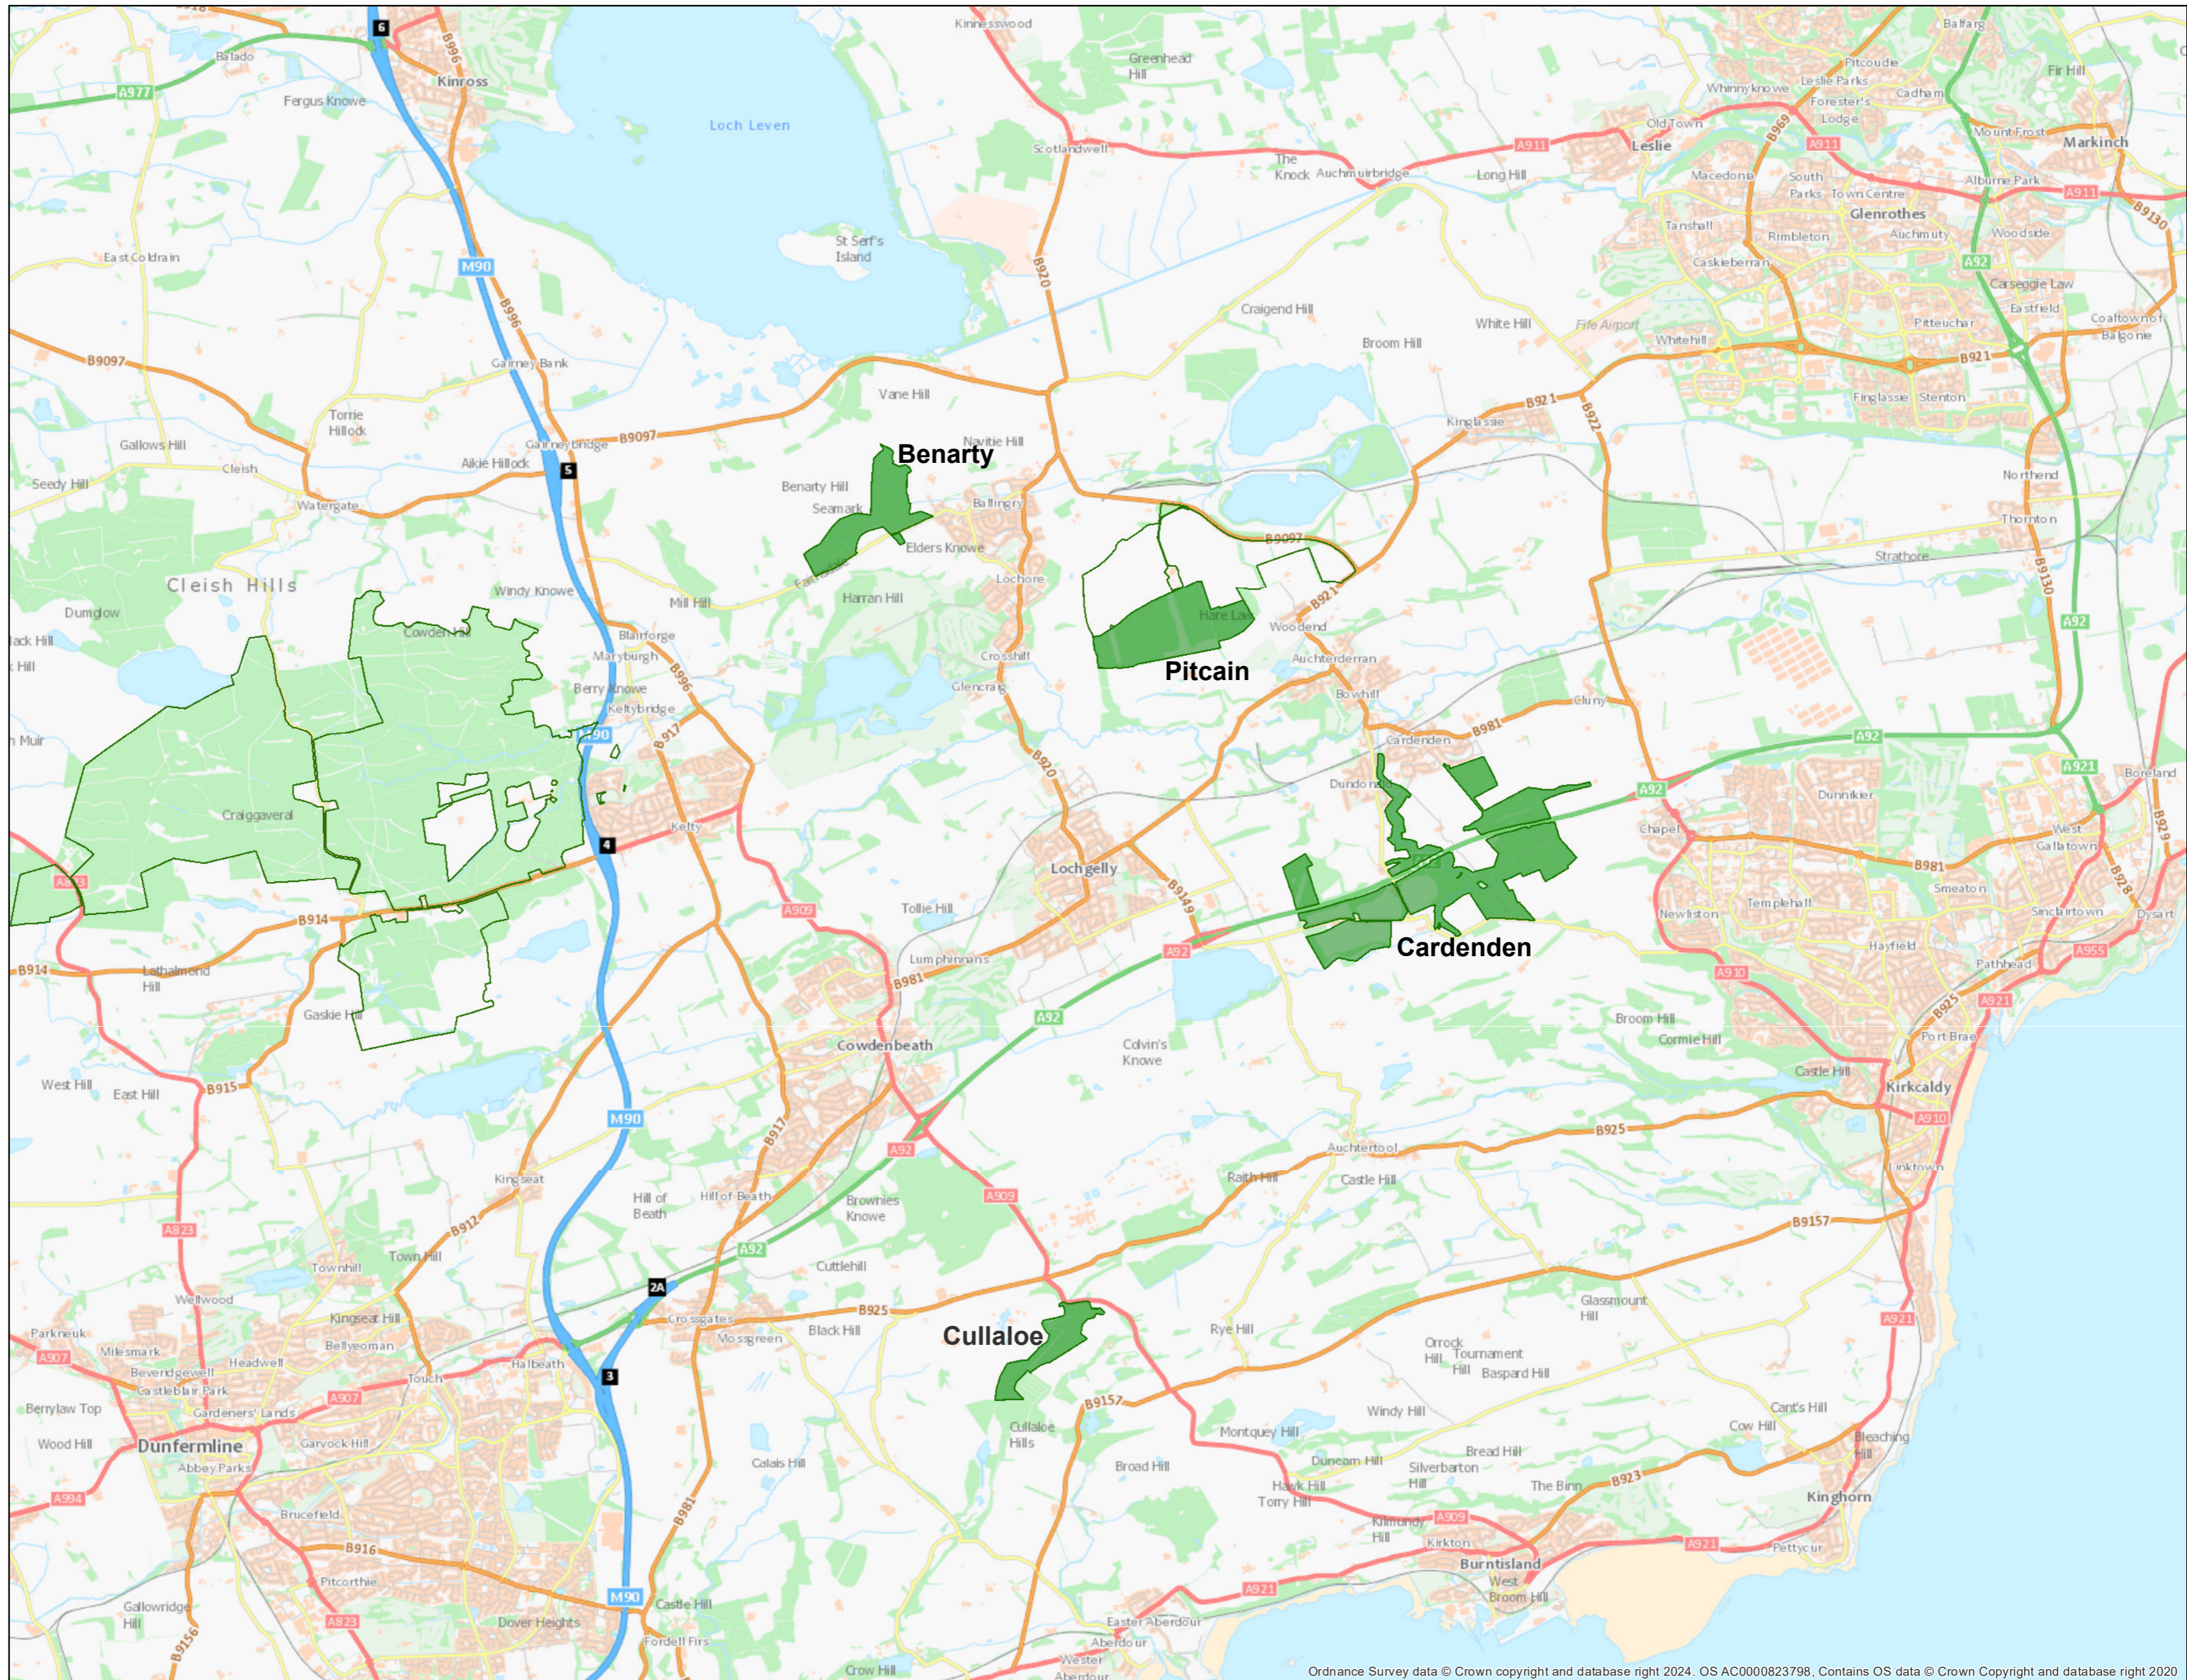

01 South East Fife Woods LMP Land Management Plan Location

Author: Sandy Davidson
Scale @ A2: 1:50,000
Date: 05/08/2024

Legend

- Land Management Plan Area
- Forestry and Land Scotland Ownership

0 0.3250.65 1.3 1.95 2.6 km

Reproduced by permission of Ordnance Survey on behalf of HMSO. © Crown copyright and database right 2024. All rights reserved. Ordnance Survey Licence number 100024925. © Getmapping Plc and Bluesky International Limited 2024.