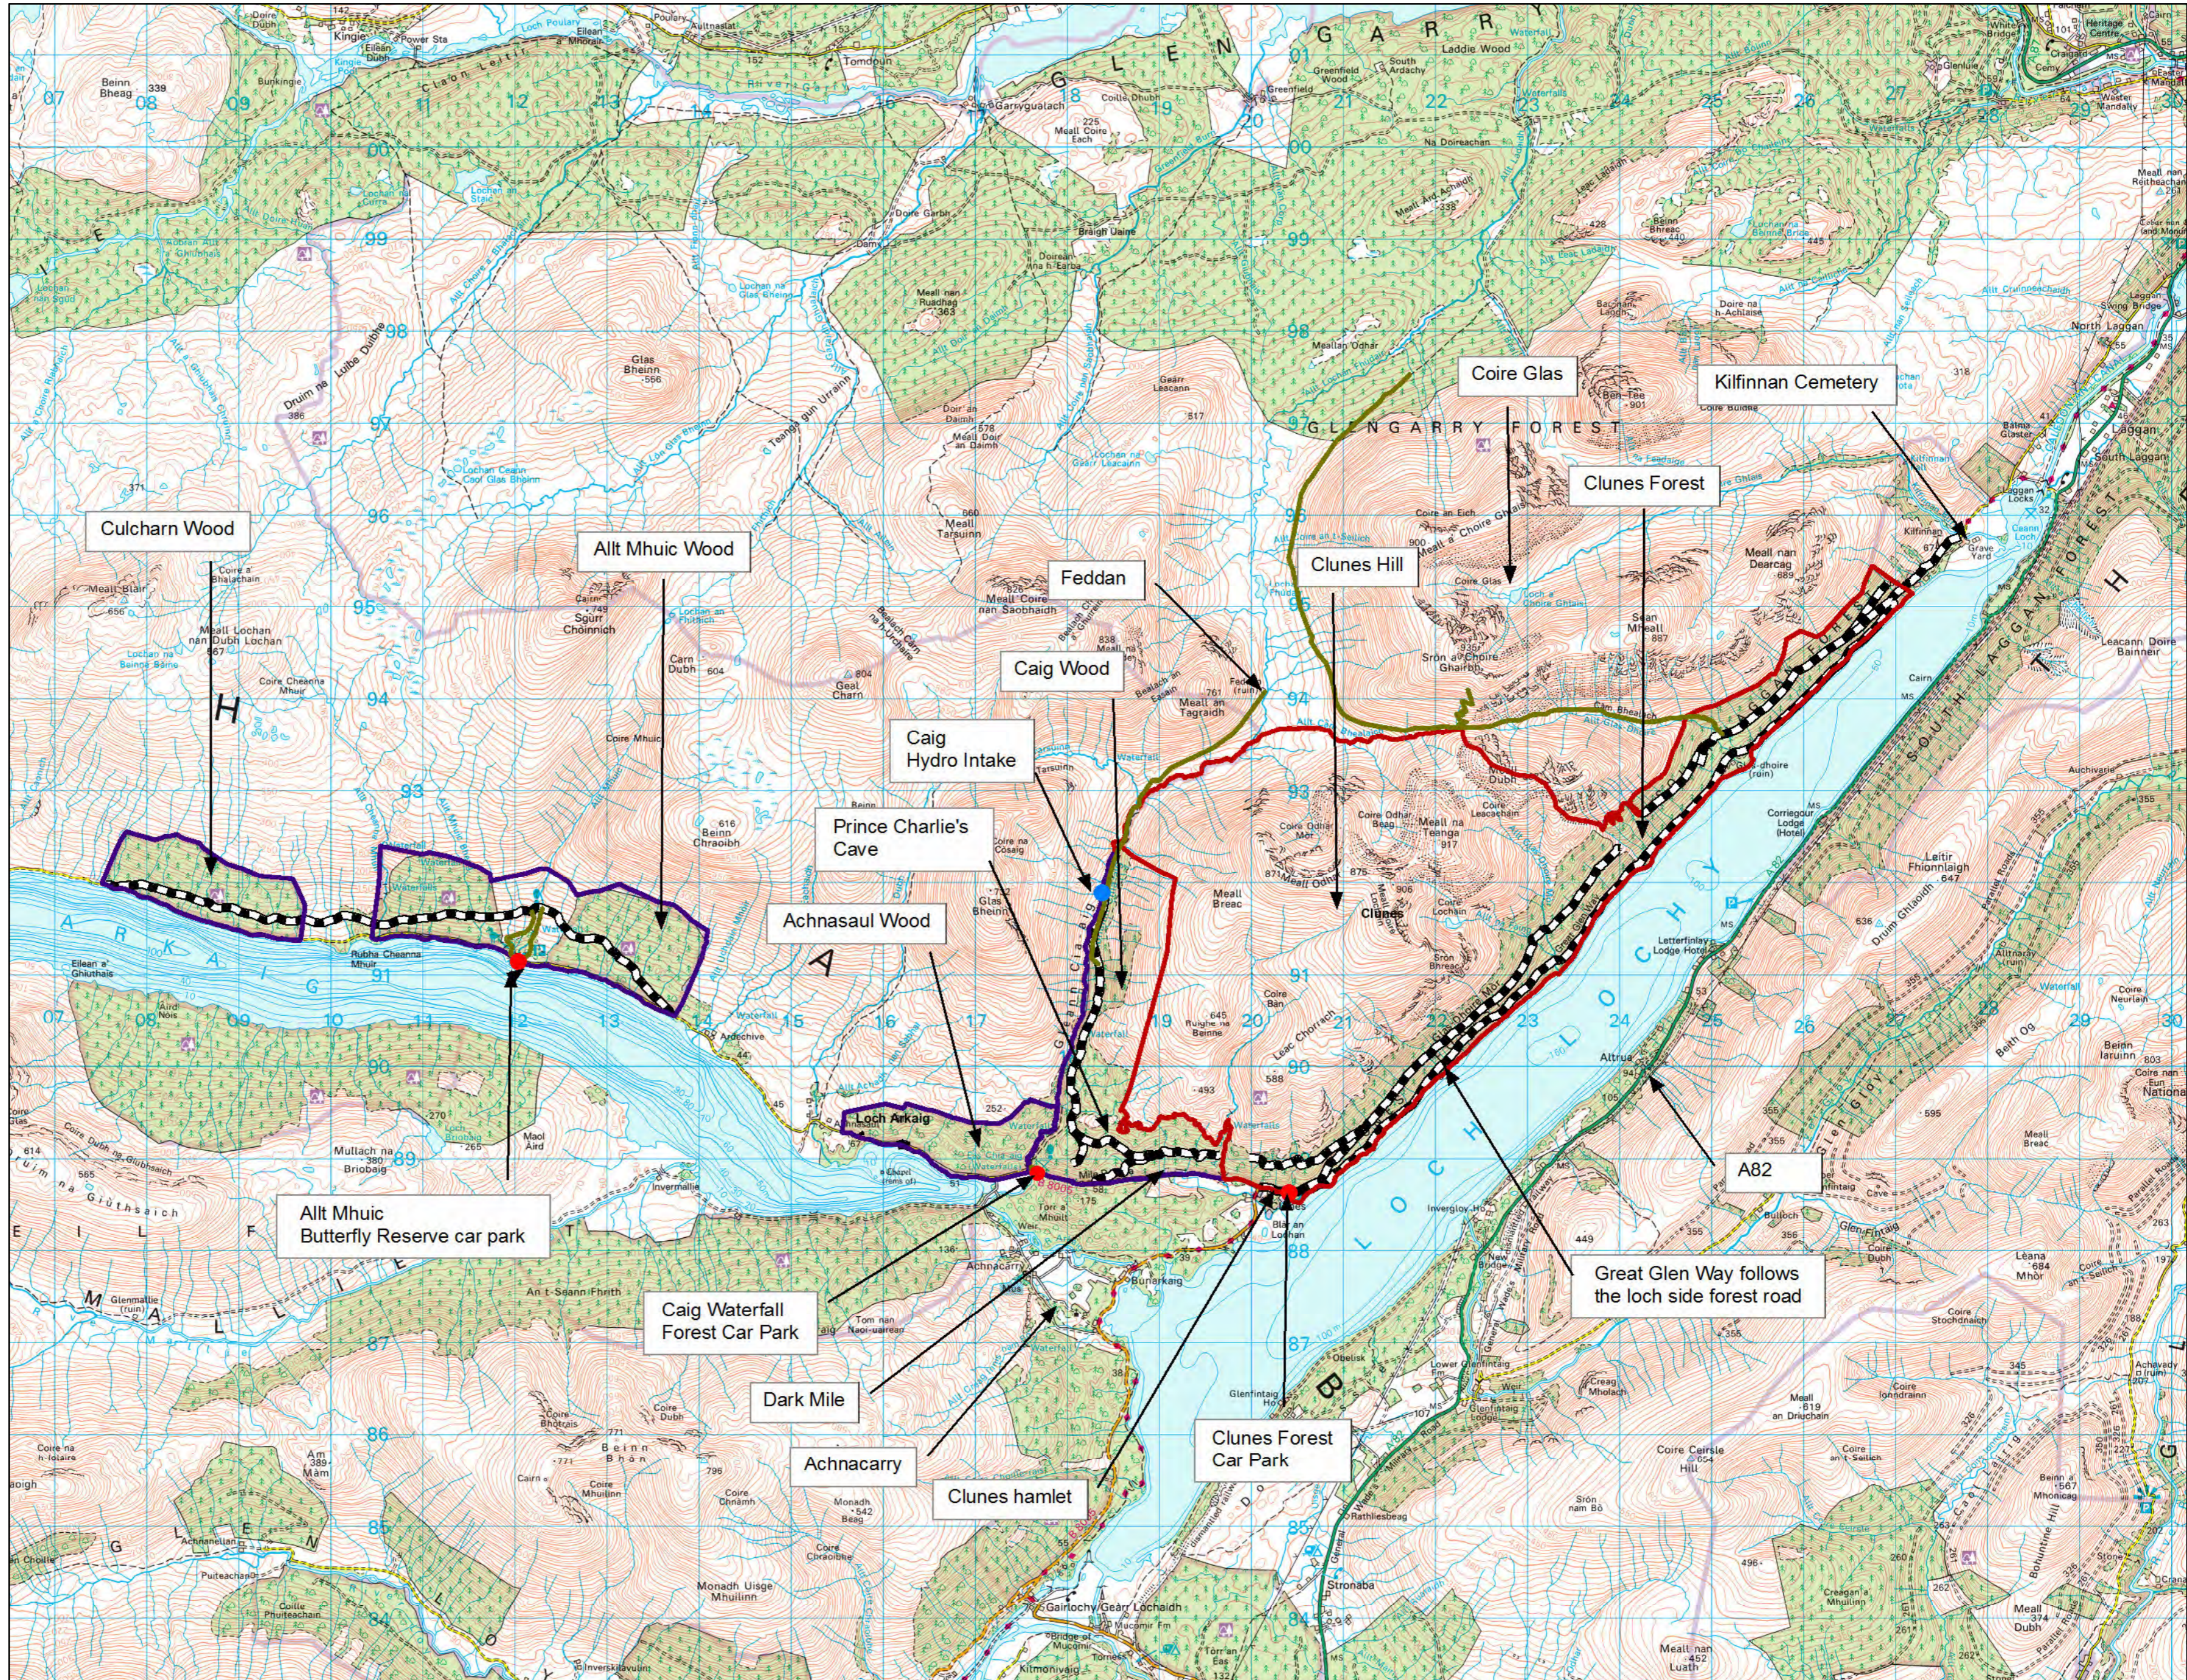

### Clunes Loch Arkaig Bearings

Author: Catriona MacIannan

Scale @ A2: 1:50,000

Date: 15/05/2023

#### Legend

- Rec - Car Parks
- Rec - Linear Assets
- Clunes
- Loch Arkaig
- Forest Roads

Reproduced by permission of Ordnance Survey on behalf of HMSO.  
 © Crown copyright and database right 2023. All rights reserved.  
 Ordnance Survey Licence number 100024925.  
 © Getmapping Plc and Bluesky International Limited 2023.