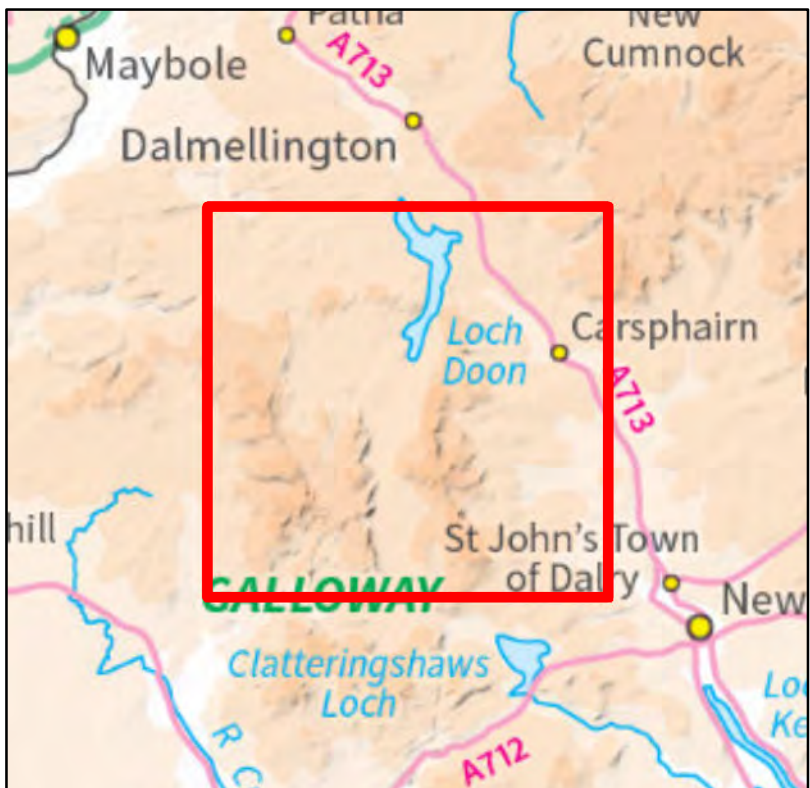

© Crown Copyright and database right 2023. 173
Ordnance Survey Licence number 100024925.
© Getmapping Plc and Bluesky International Limited 2023.

Legend

 Gala Lane block

Map 1: Location

Gala Lane LMP 2024-2034