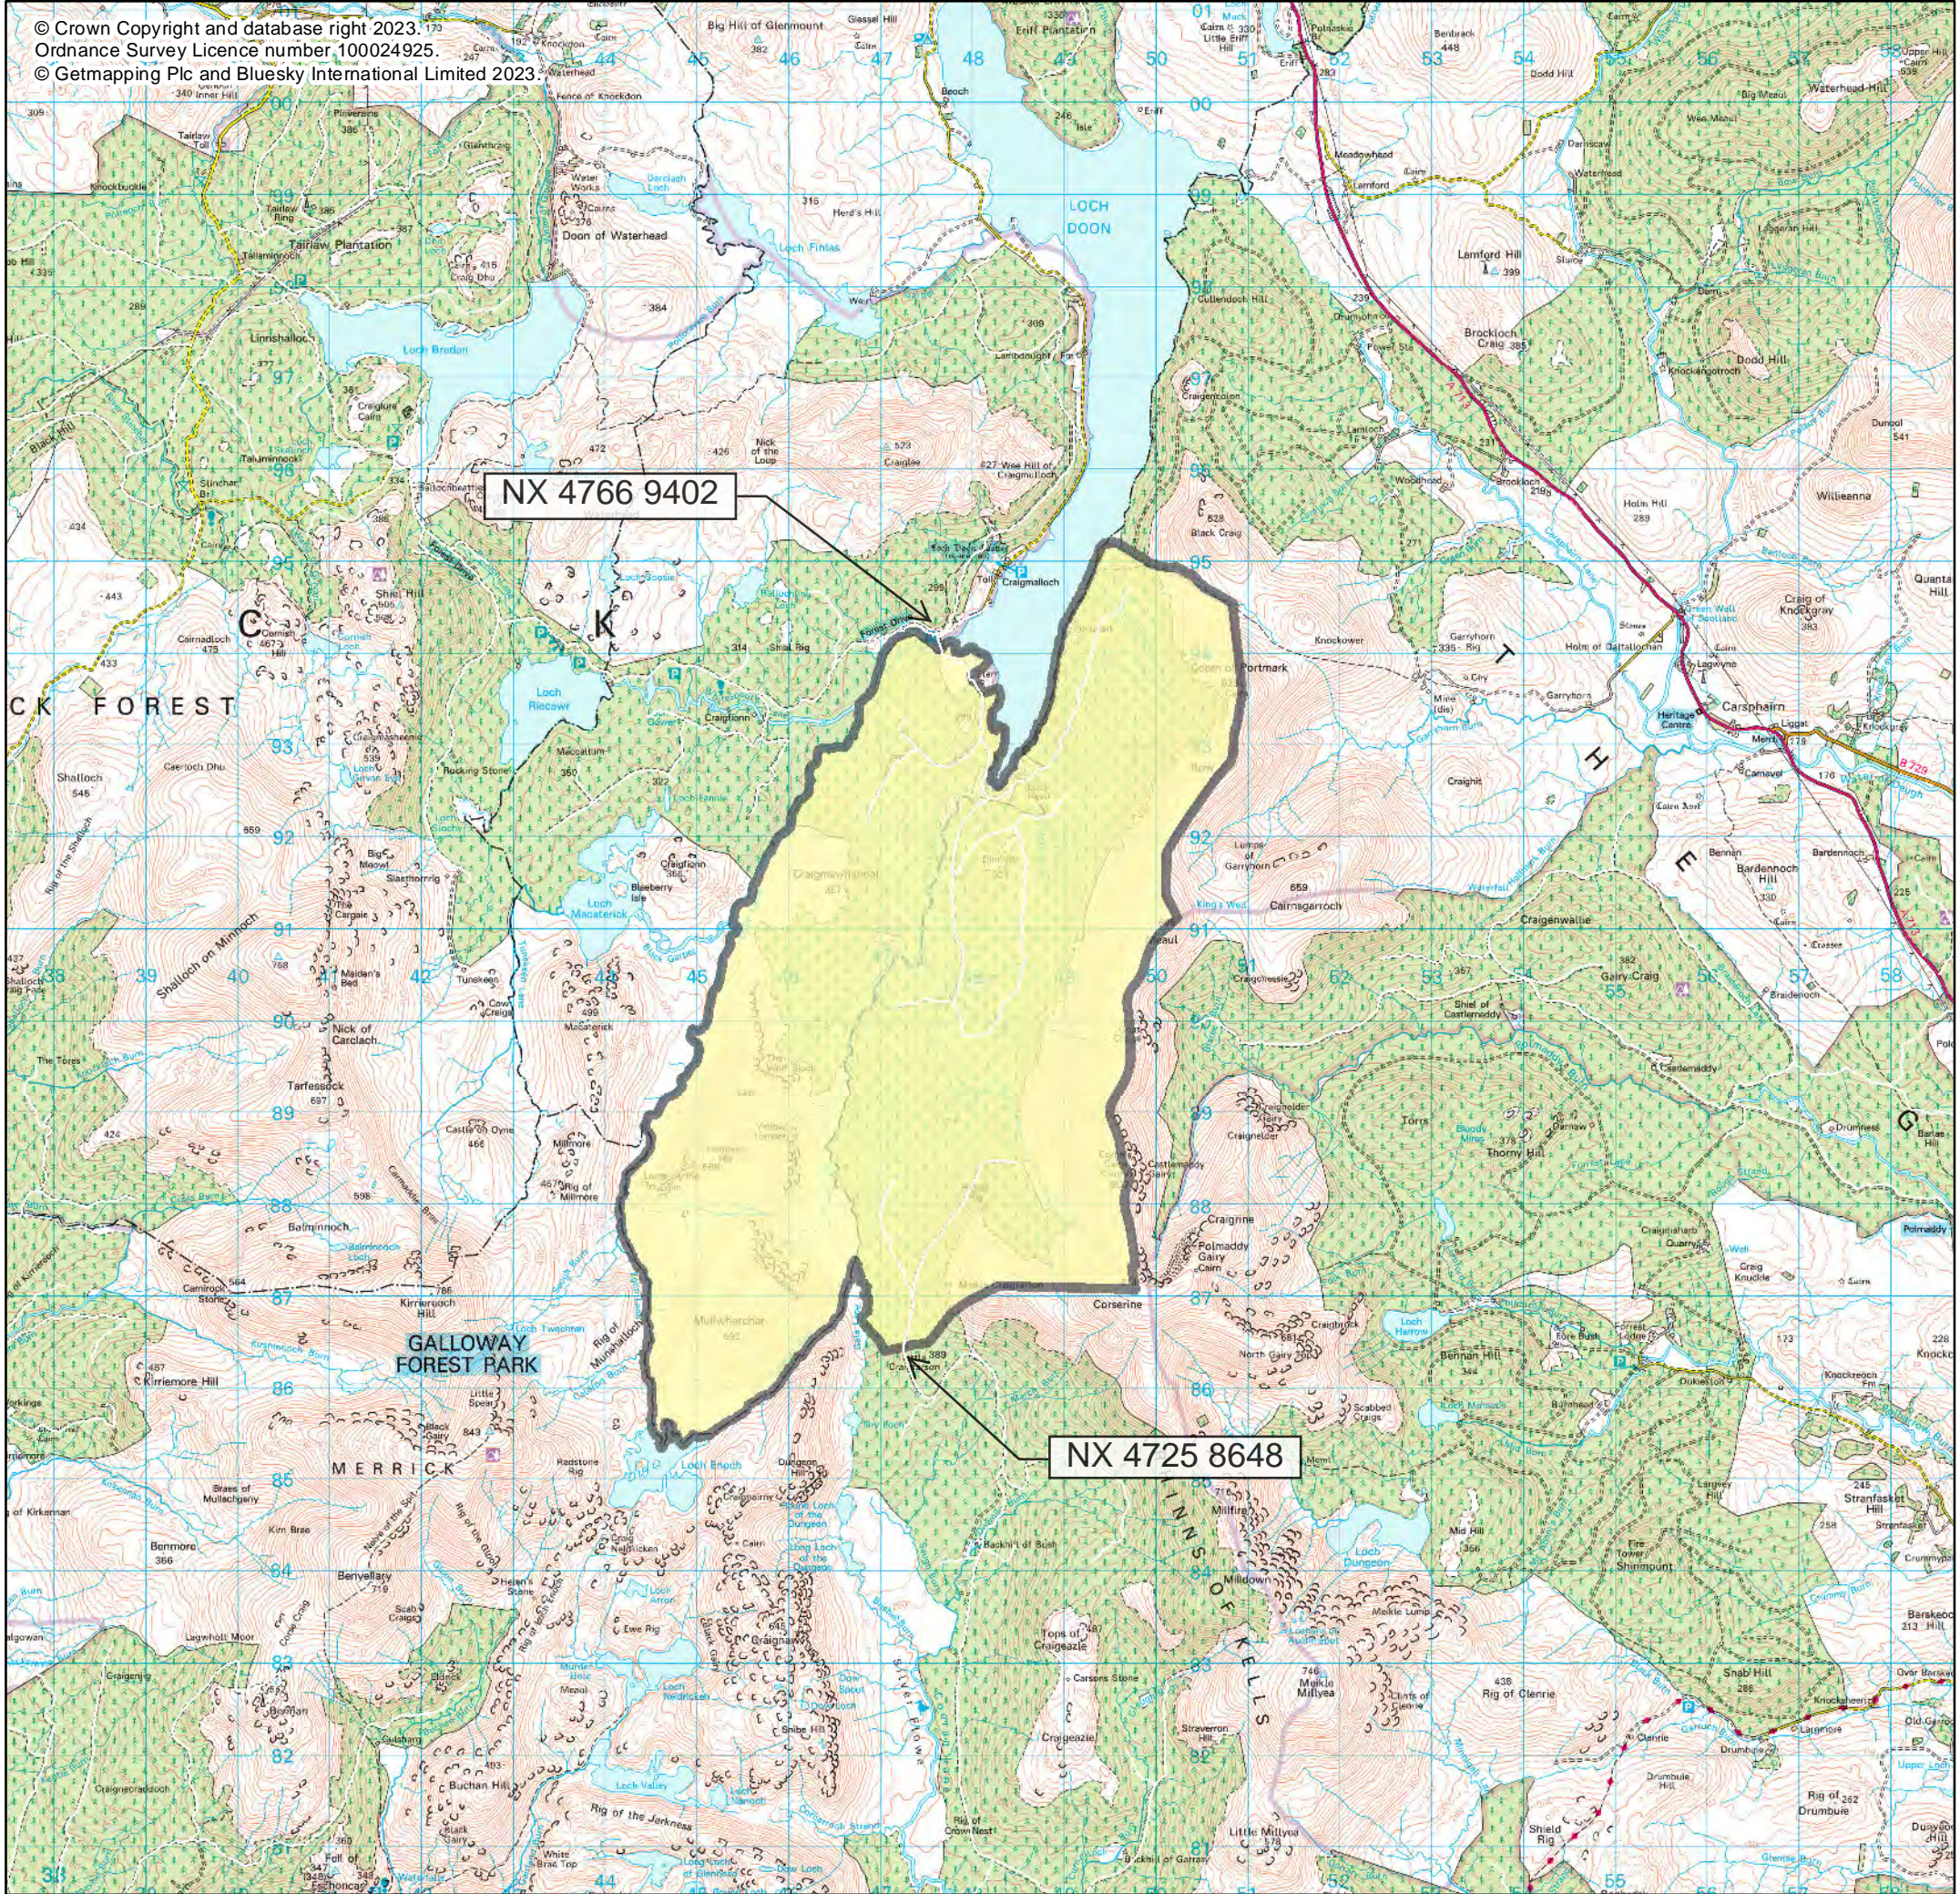

© Crown Copyright and database right 2023. 173
Ordnance Survey Licence number 100024925.
© Getmapping Plc and Bluesky International Limited 2023.

Legend

 Gala Lane block

Map 1: Location

Gala Lane LMP 2024-2034

Author: Carol Finch

Scale @ A3:1:75,000

Date: August 2023

Scotland's national forests and land are responsibly managed to the UK Woodland Assurance Standard.