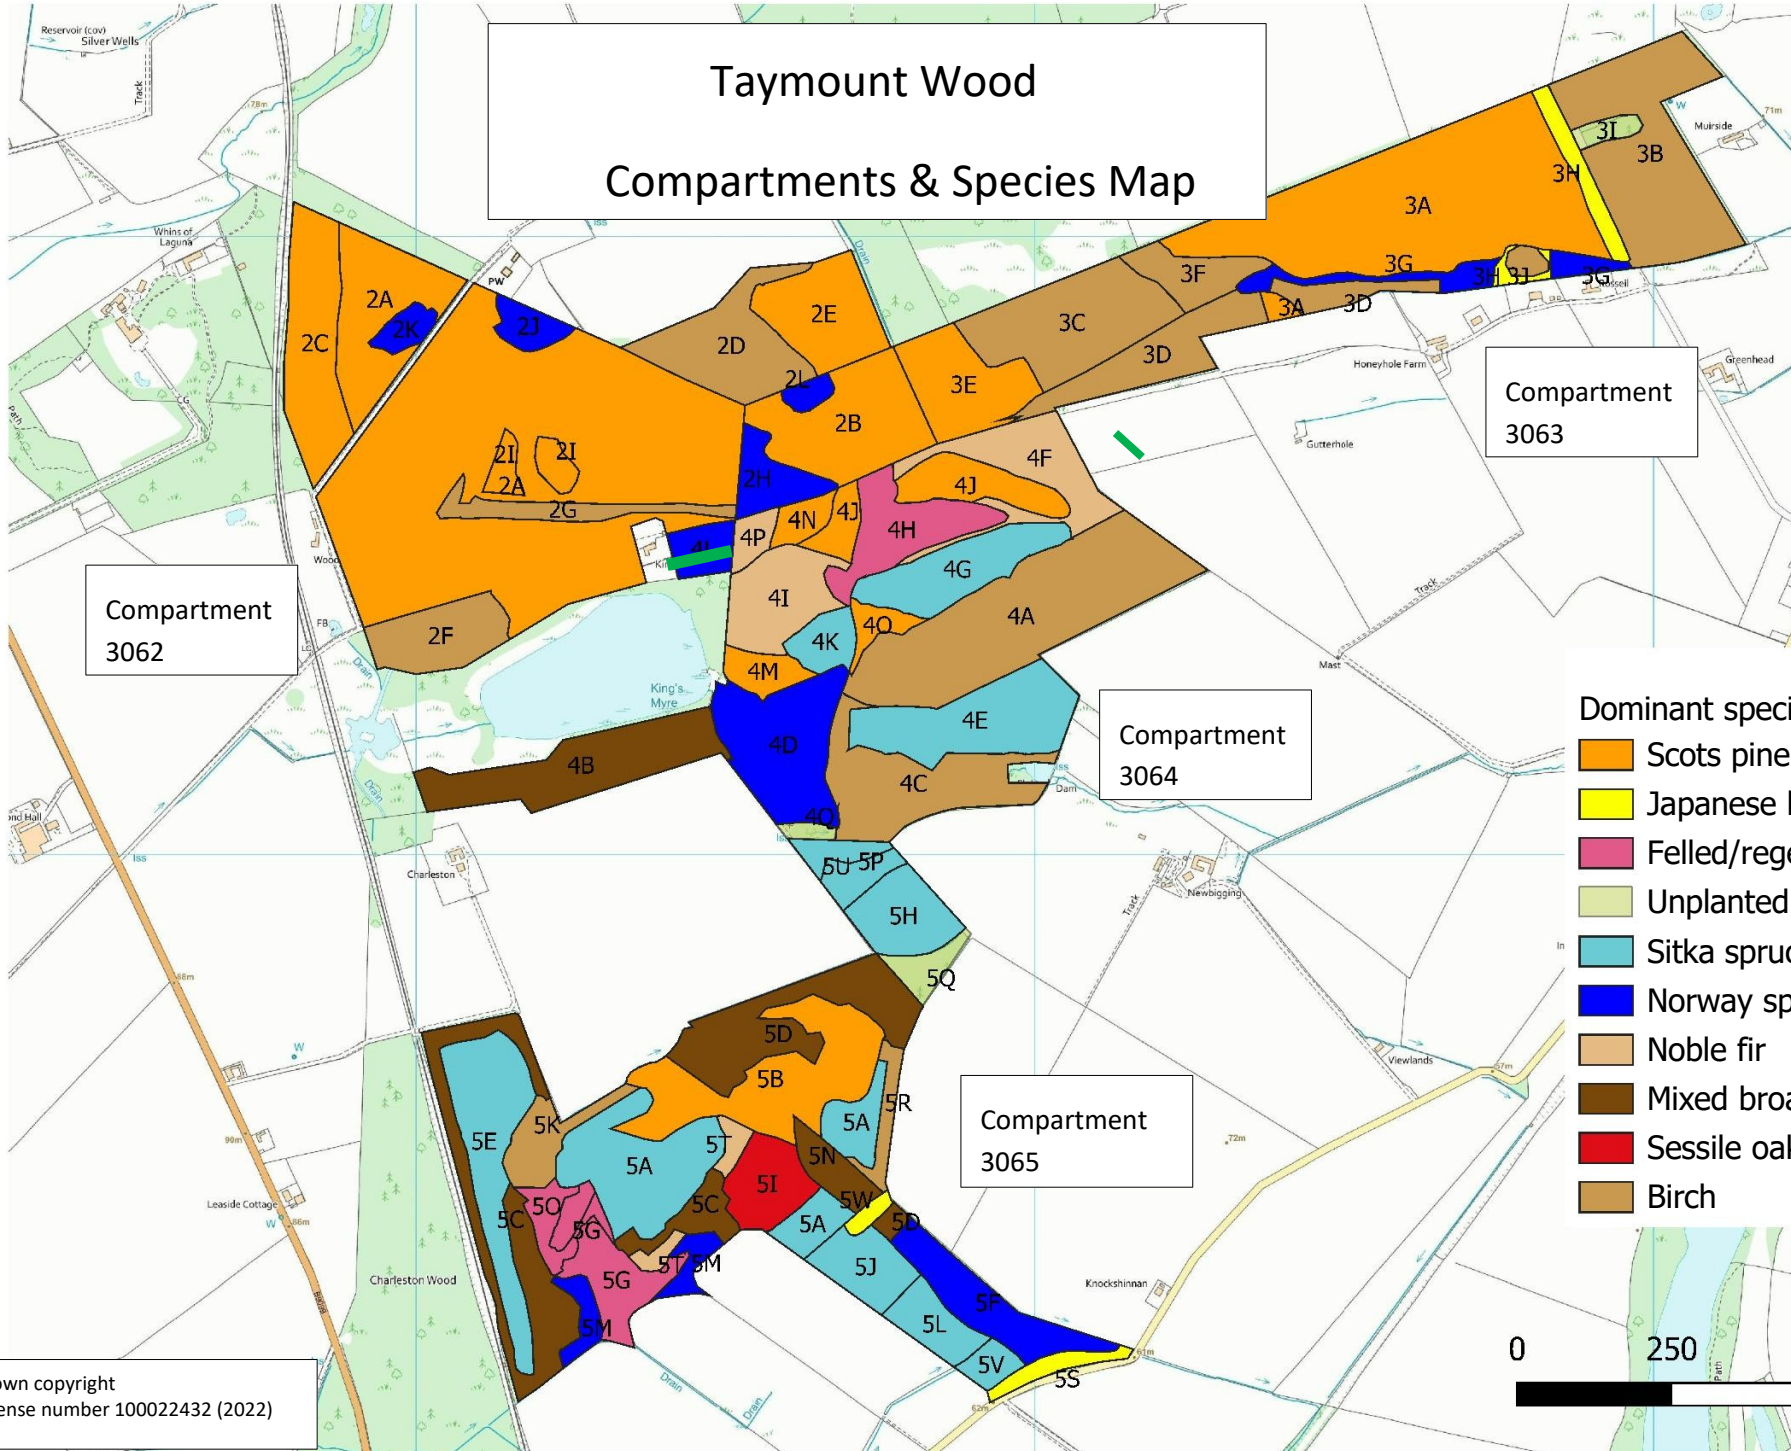

Taymount Wood Compartments & Species Map

North

Compartment
3062

Compartment
3063

Compartment
3064

Compartment
3065

Dominant species

- Scots pine
- Japanese larch
- Felled/regen
- Unplanted
- Sitka spruce
- Norway spruce
- Noble fir
- Mixed broadleaves
- Sessile oak
- Birch

Crown copyright
License number 100022432 (2022)