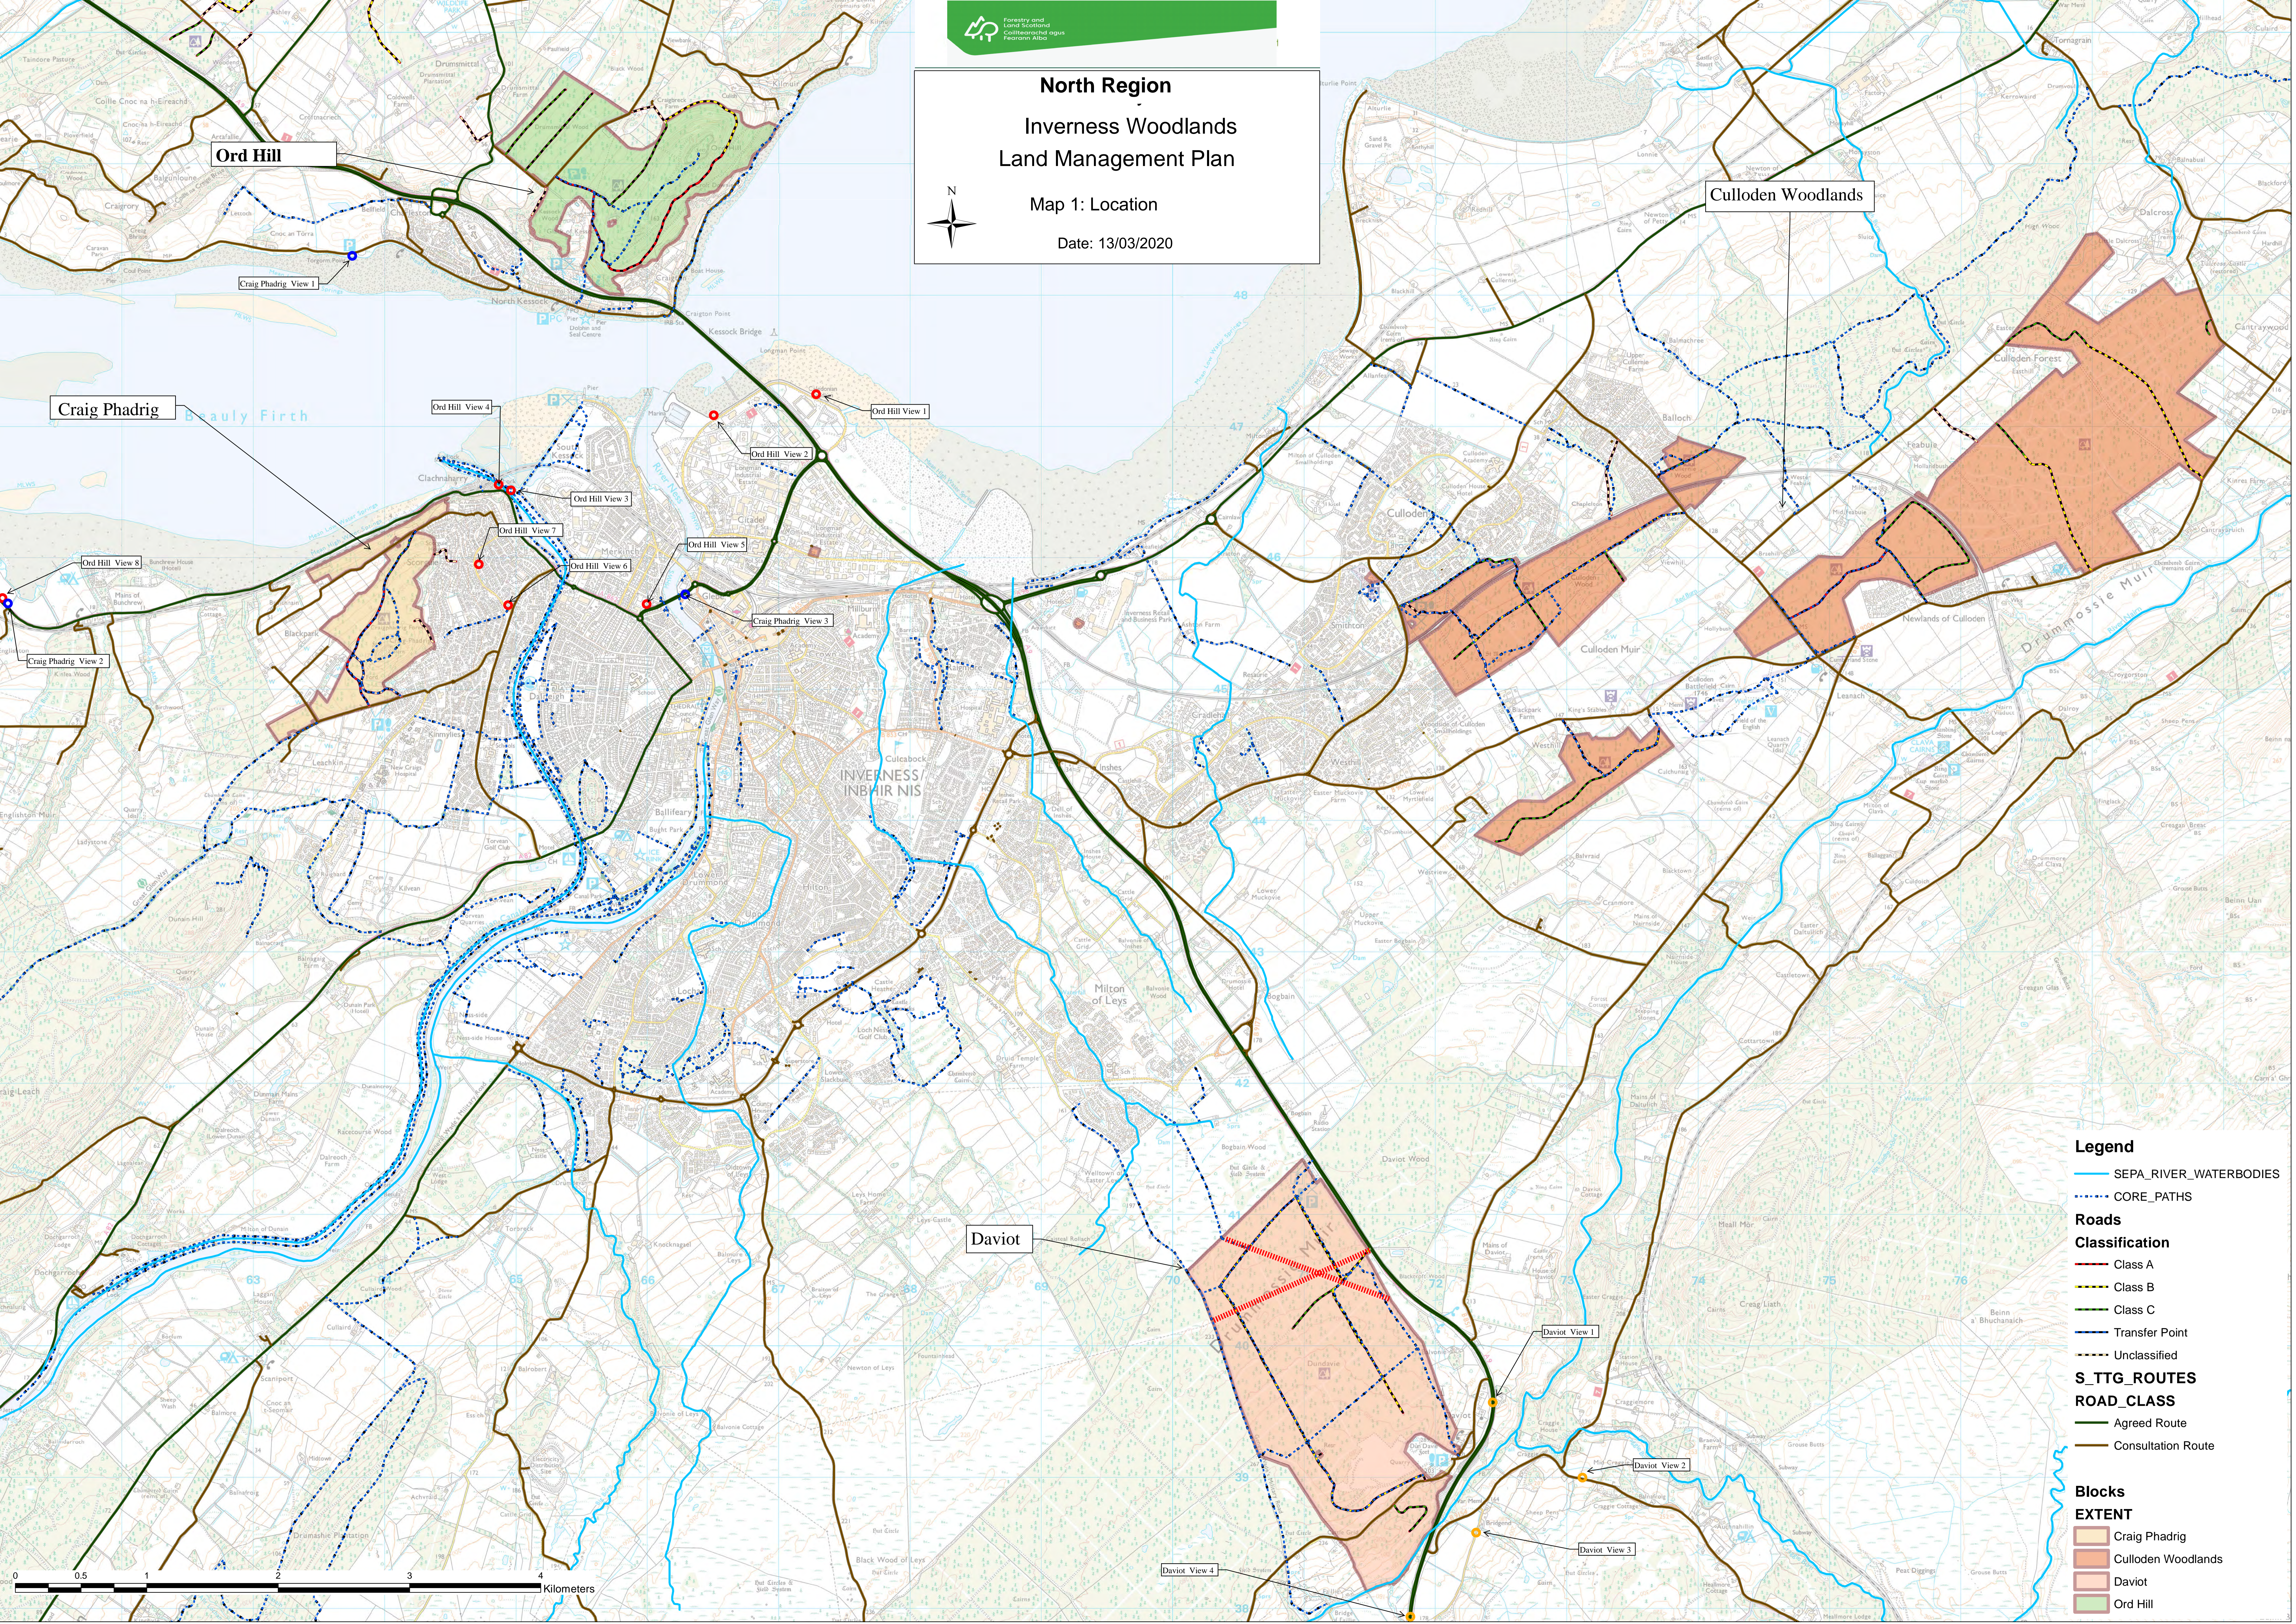

North Region Inverness Woodlands Land Management Plan

Map 1: Location

Date: 13/03/2020

Legend

- SEPA_RIVER_WATERBODIES
- CORE_PATHS
- Roads Classification**
 - Class A
 - Class B
 - Class C
 - Transfer Point
 - Unclassified
- S_TTG_ROUTES ROAD_CLASS**
 - Agreed Route
 - Consultation Route
- Blocks EXTENT**
 - Craig Phadrig
 - Culloden Woodlands
 - Daviot
 - Ord Hill