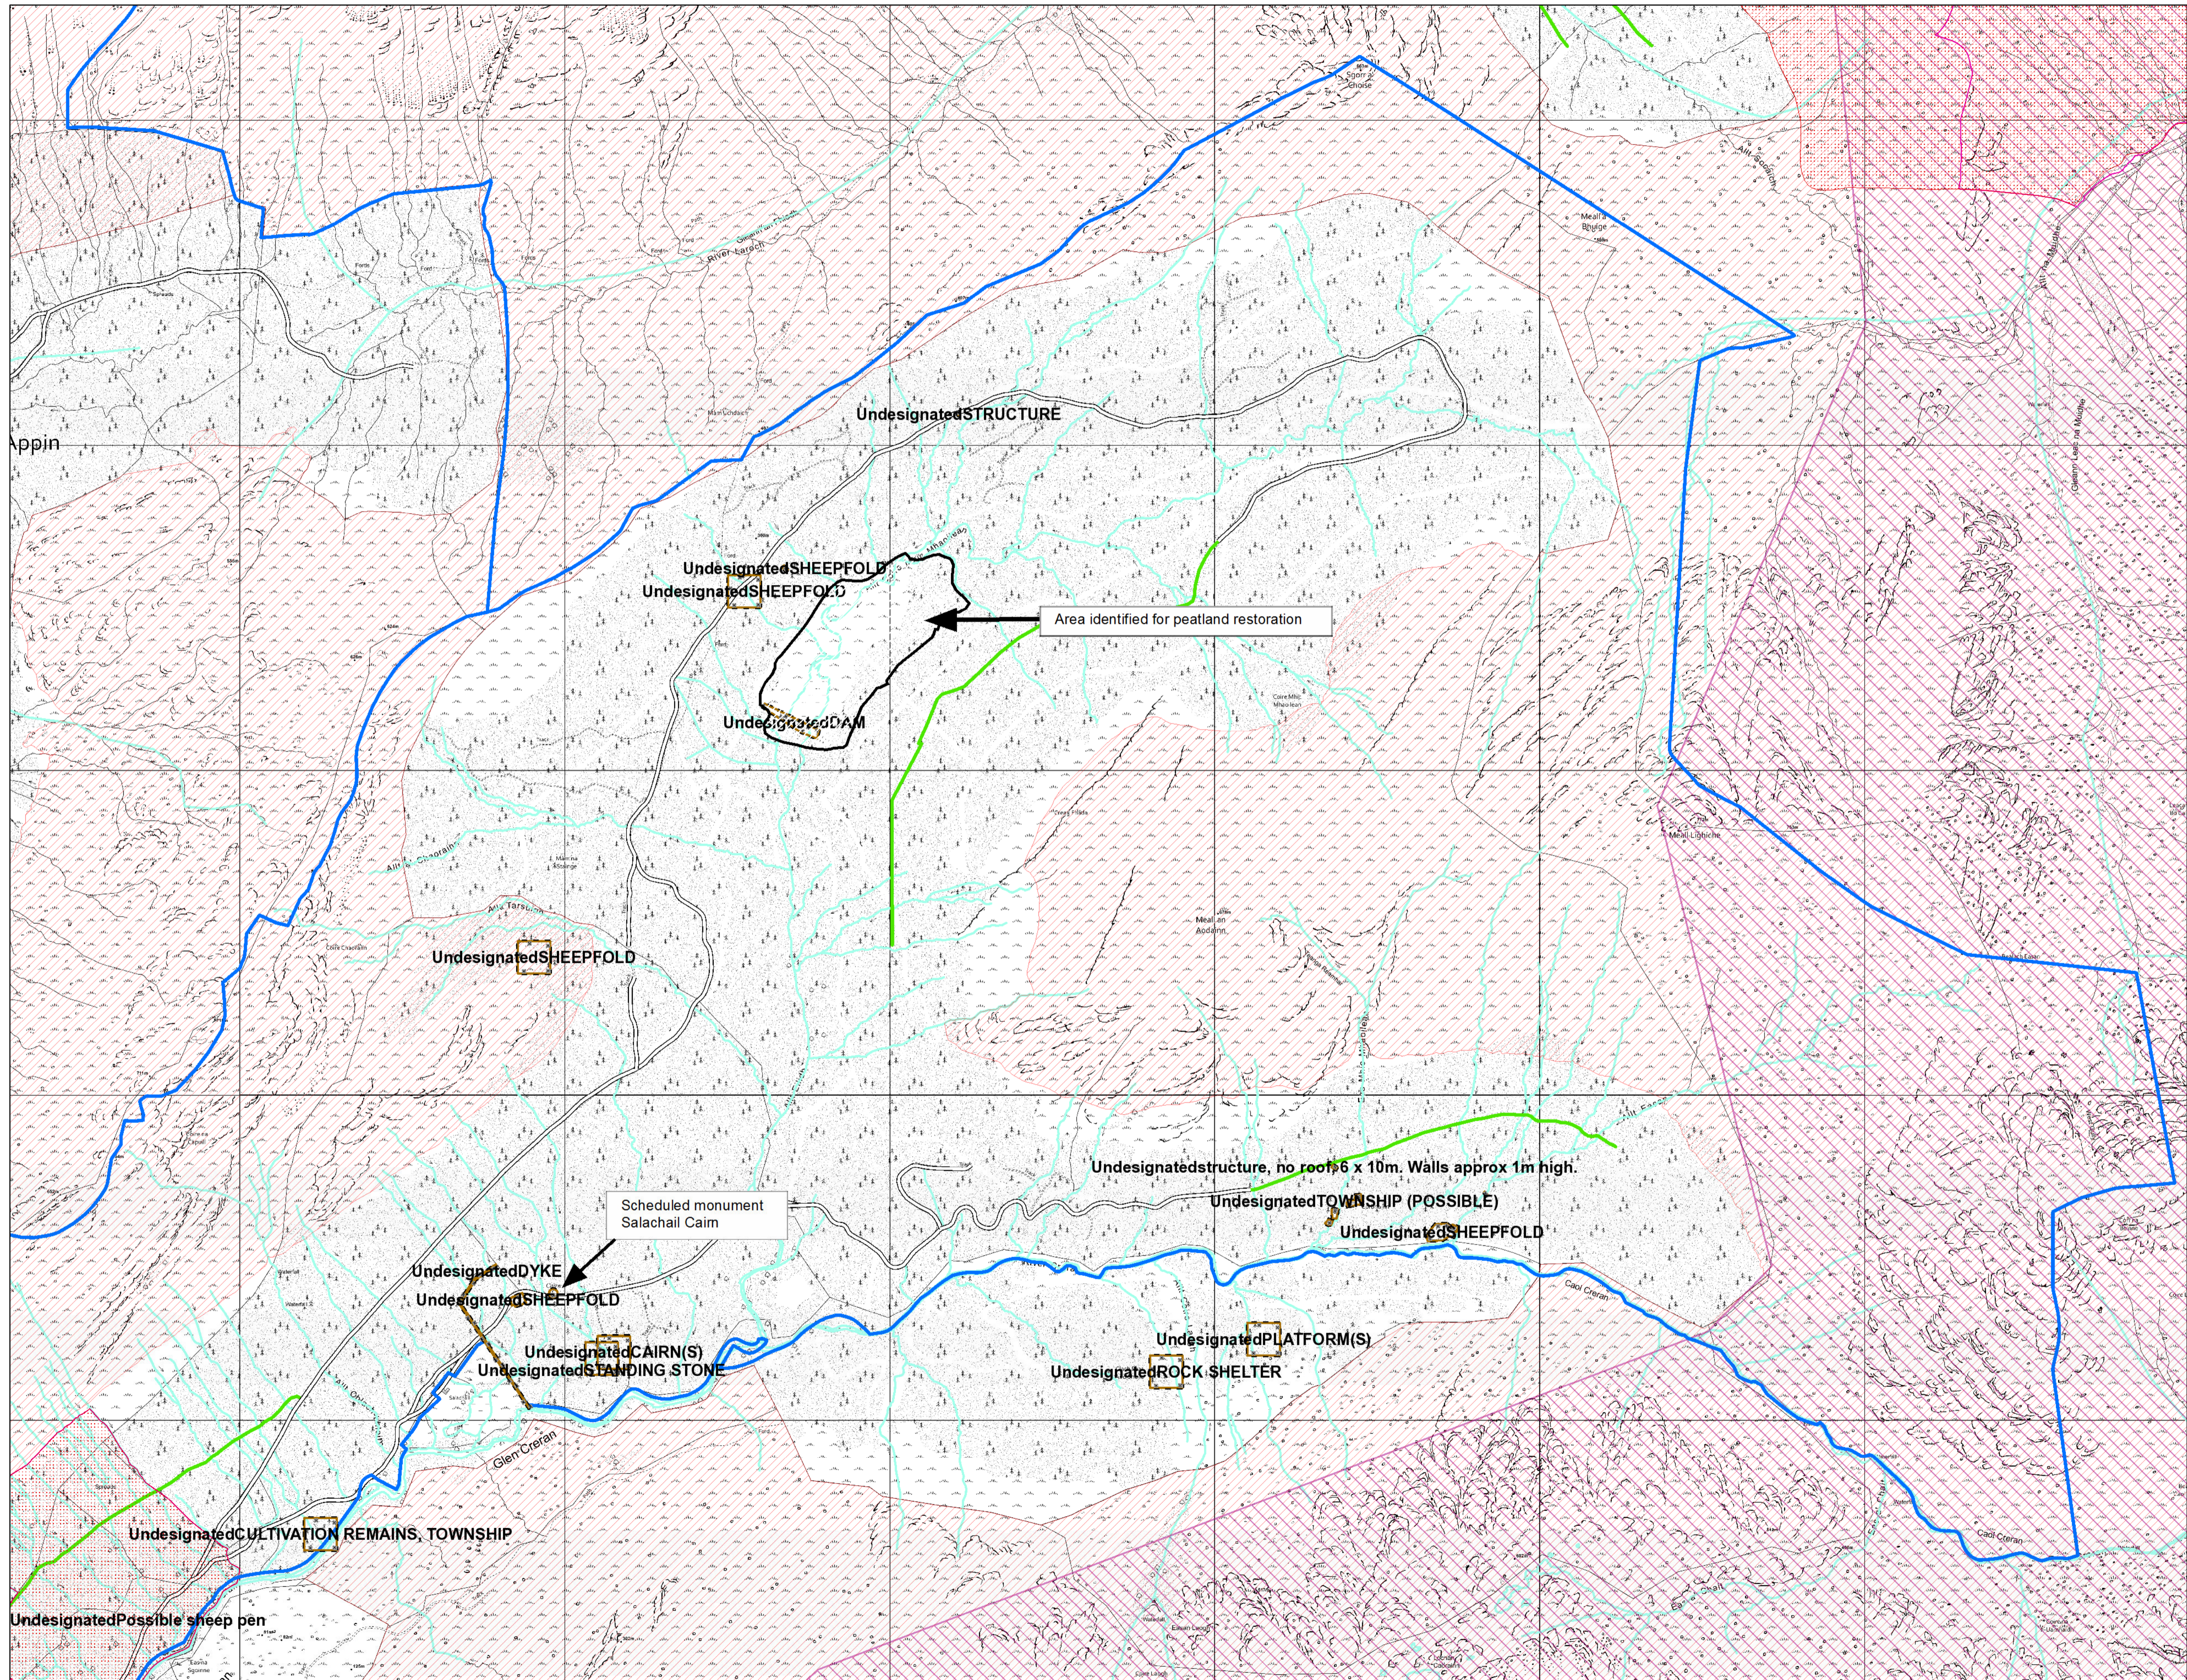

### Creran N Conservation/Heritage

Author: Mandie Currie

Scale @ A1: 1:10,000

Date: 24/11/2020

#### Legend

- Heritage**
  - Heritage
- Land Management Plan Areas**
  - Land Management Plan Areas
- Sites of Special Scientific Interest (Scotland)**
  - Sites of Special Scientific Interest (Scotland)
- Special Areas of Conservation (Scotland)**
  - Special Areas of Conservation (Scotland)
- Special Protection Areas (Scotland)**
  - Special Protection Areas (Scotland)
- Wild Land Areas (Scot.)**
  - Wild Land Areas (Scot.)
- Forest Roads**
  - Forest Roads
- Planned Roads**
  - Planned Roads
- Watercourses**
  - Watercourses

Reproduced by permission of Ordnance Survey on behalf of HMSO.  
 © Crown copyright and database right 2020. All rights reserved.  
 Ordnance Survey Licence number 100024925.  
 © Getmapping Plc and Bluesky International Limited 2020.