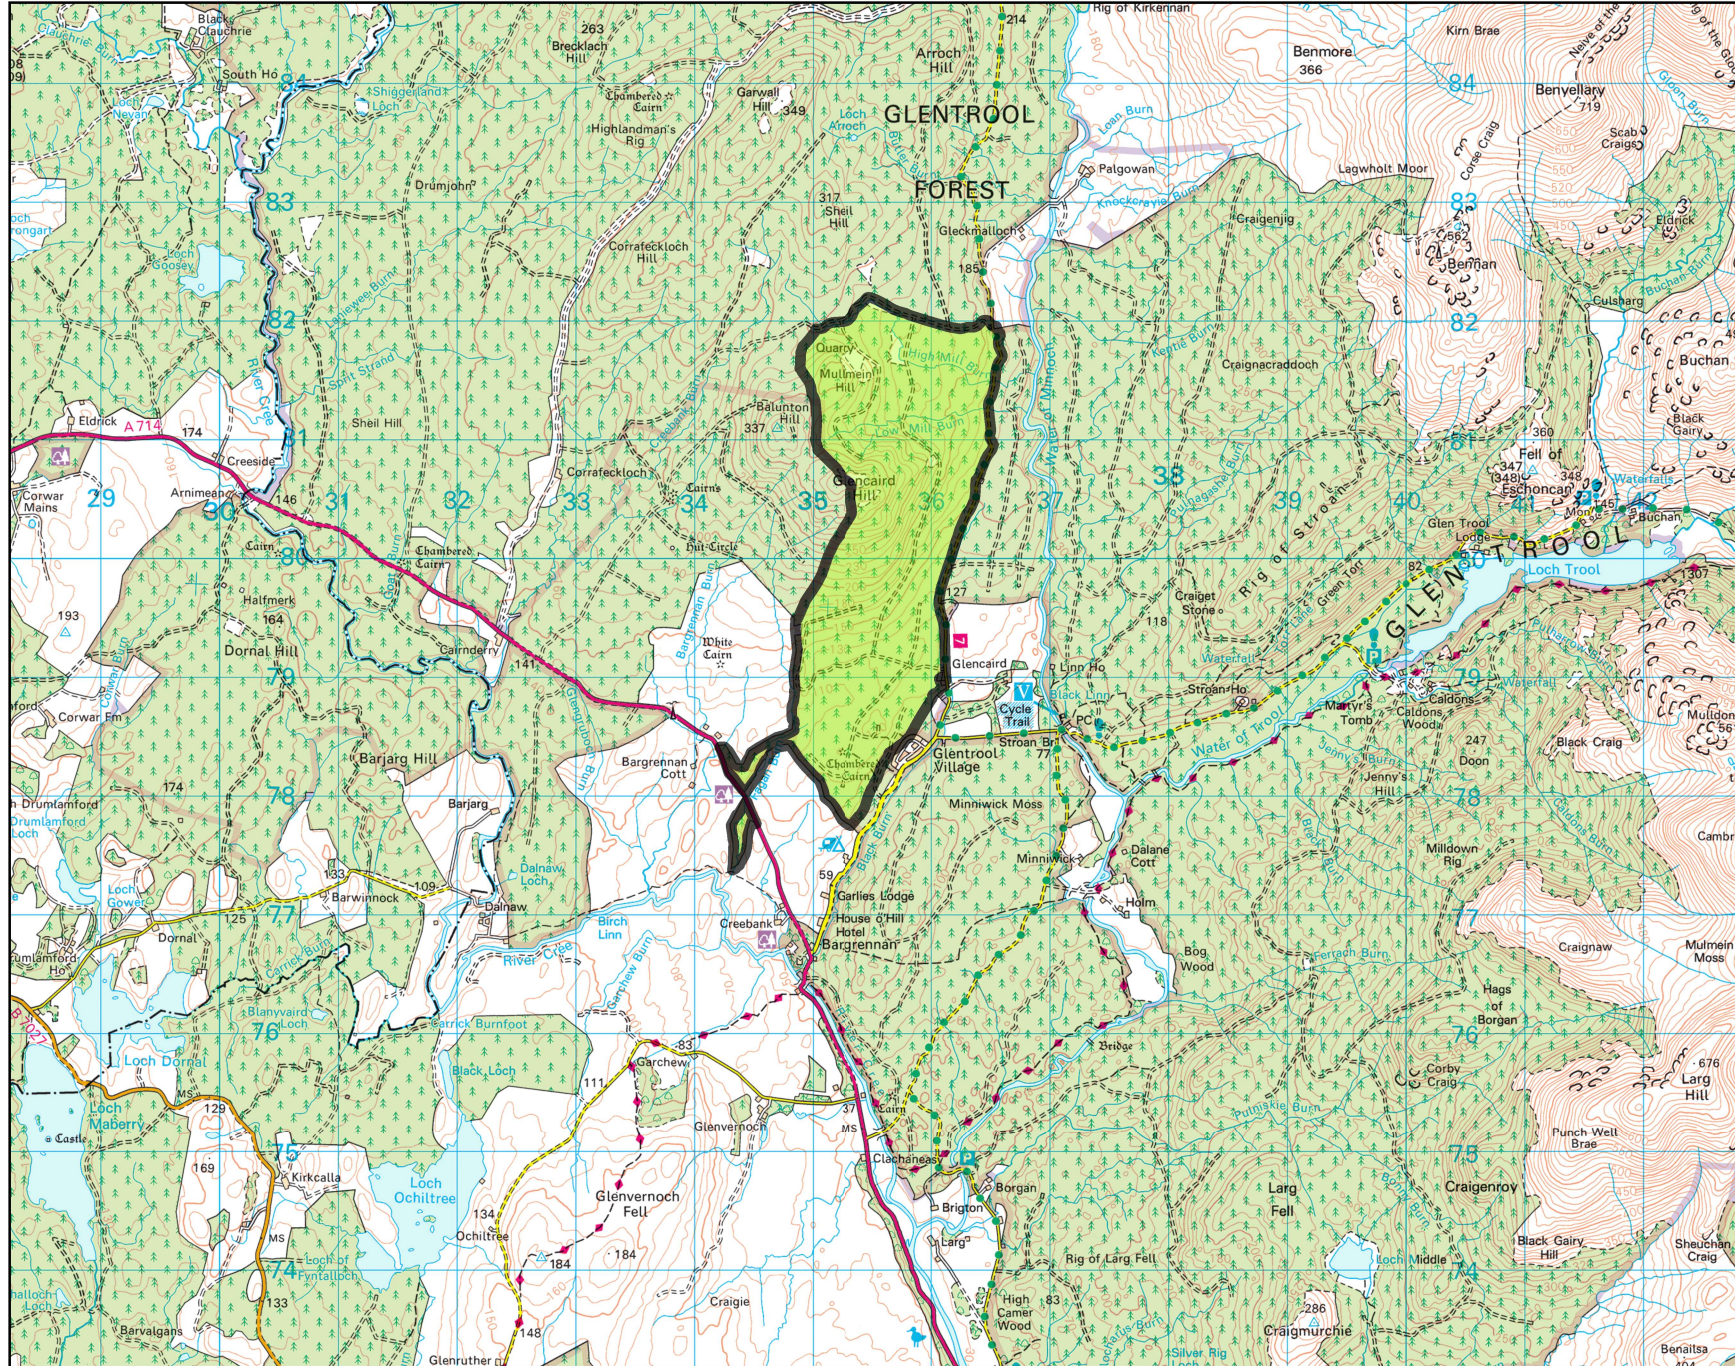

A4 Landscape

Author: Lauren Turner

Scale @ A4: 1:5,687

Date: 01/10/2024

Legend

 Glencaird Hill LMP area

Reproduced by permission of Ordnance Survey on behalf of HMSO. © Crown copyright and database right [2024]. All rights reserved. Ordnance Survey Licence number [100024925]. © Getmapping Plc and Bluesky International Limited 2024.