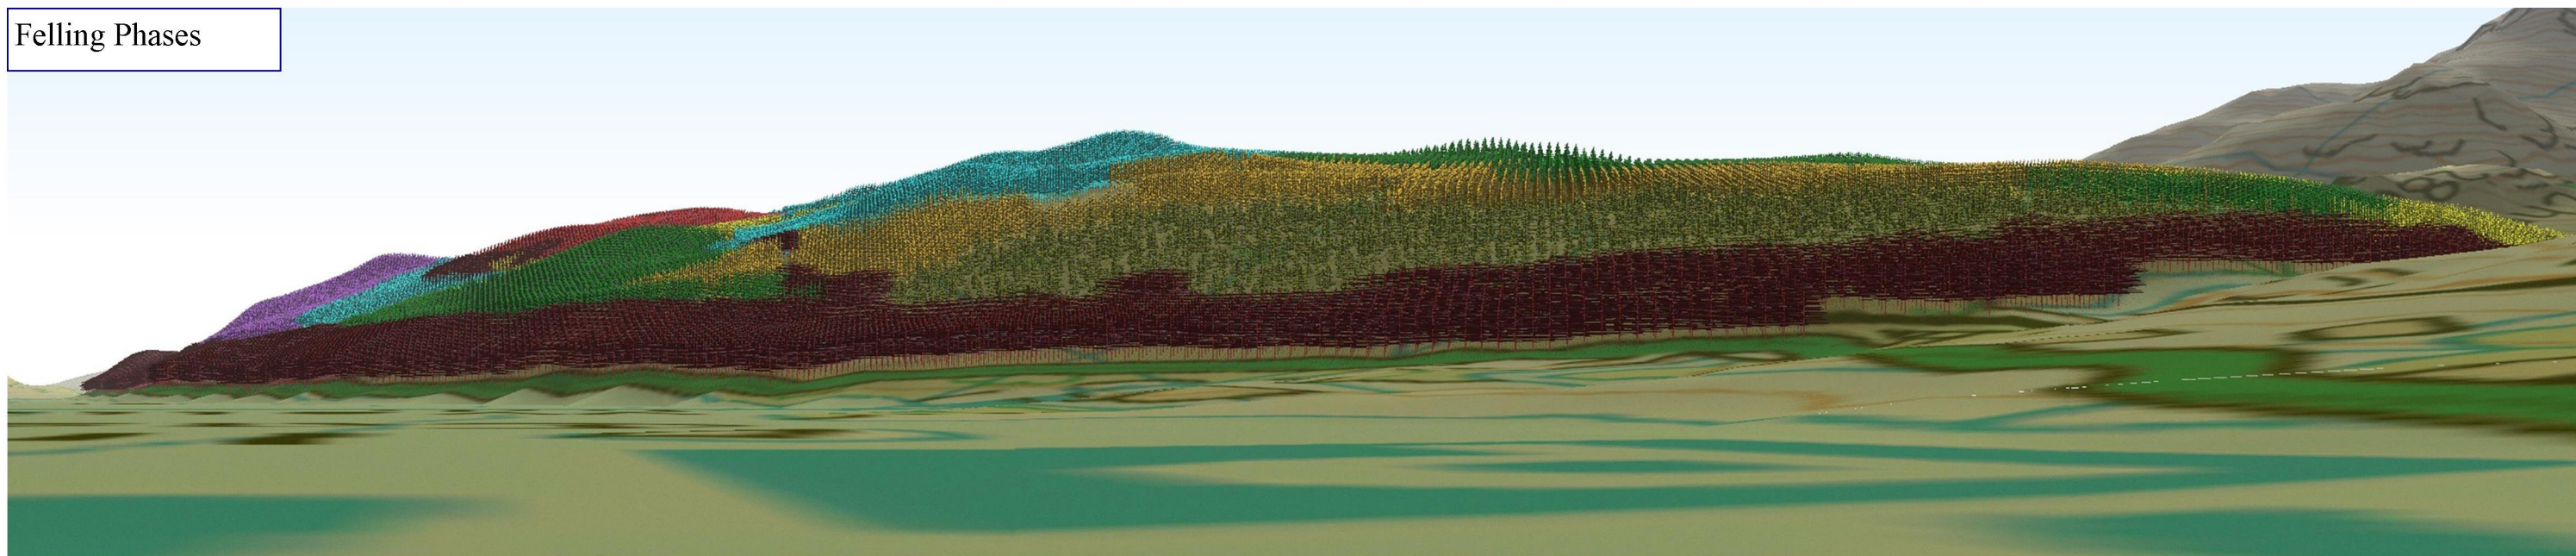

Current View

D13

Felling Phases

Cowal & Trossachs Forest
District
Cruach Tarbeirt Forest
Design Plan

**Visualisation of Forest
Management Proposals**

Viewpoint 7: NN 323 098
Inveruglas

 Forestry Commission Scotland
Coimisean na Coilltearachd Alba