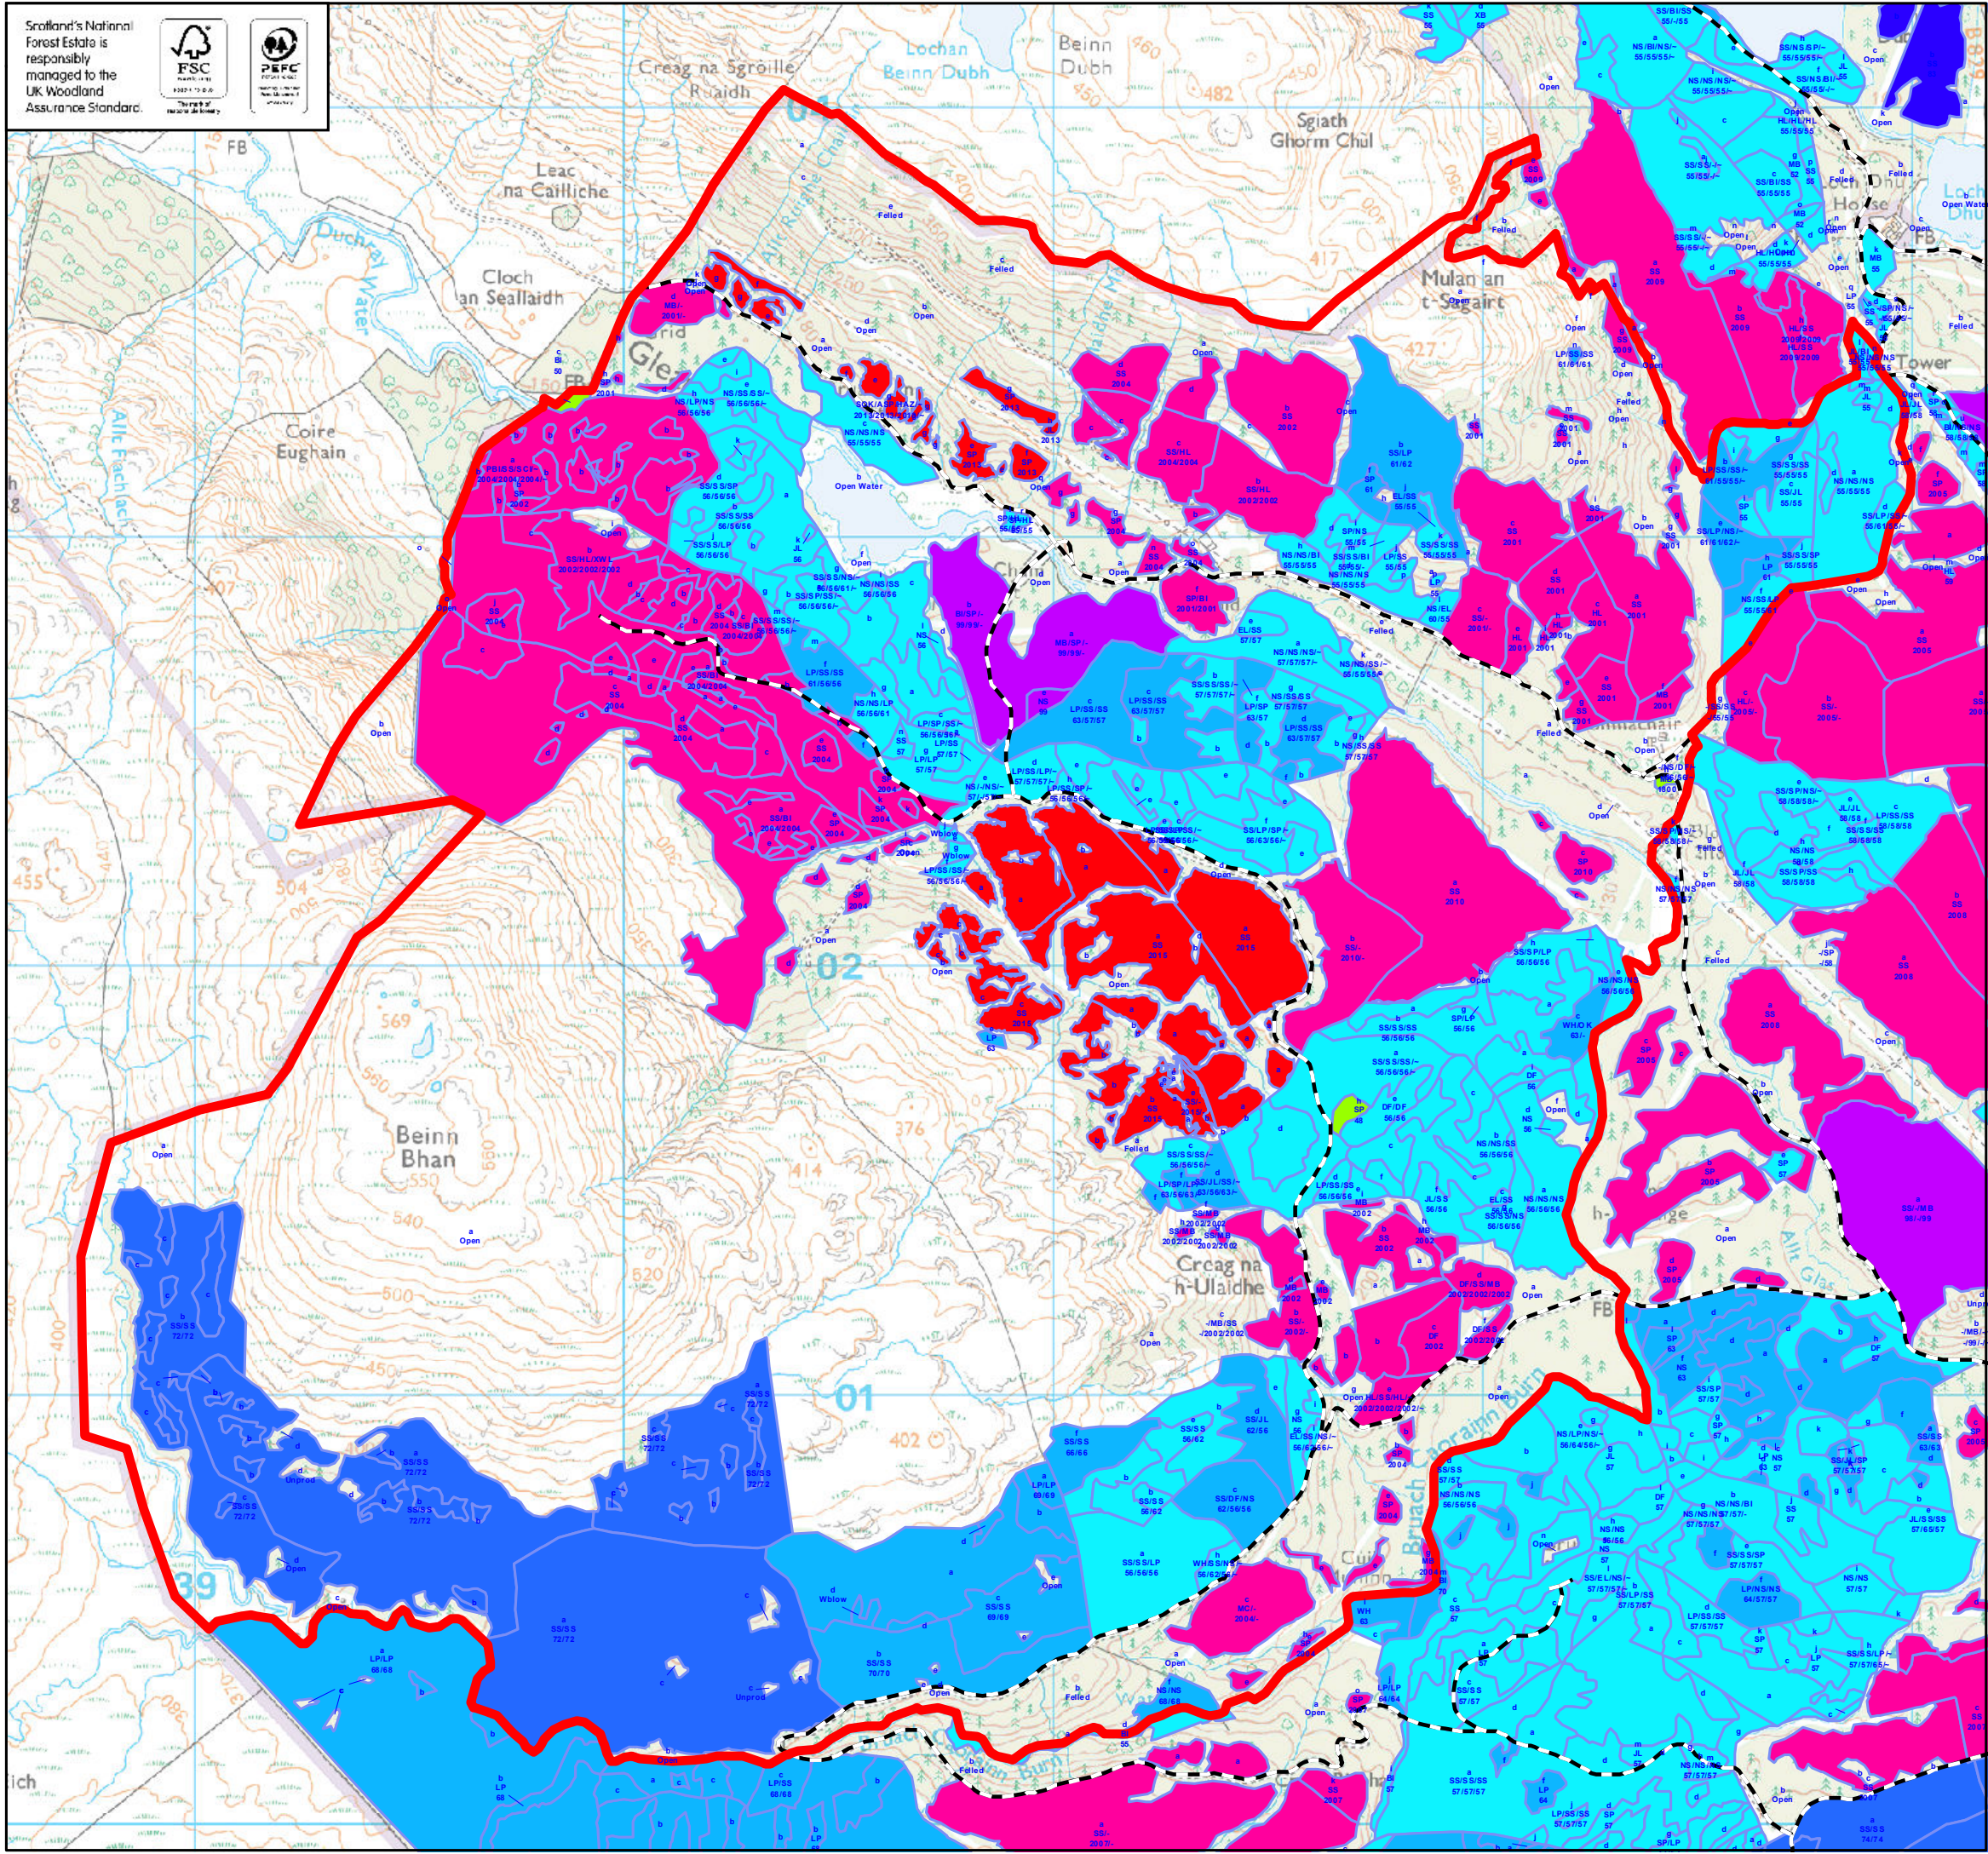

Scotland's National Forest Estate is responsibly managed to the UK Woodland Assurance Standard.

# Beinn Bhan

## Planting year

Reproduced by permission of Ordnance Survey on behalf of HMSO. © Crown copyright and database right [2016]. All rights reserved. Ordnance Survey Licence number [100021242]