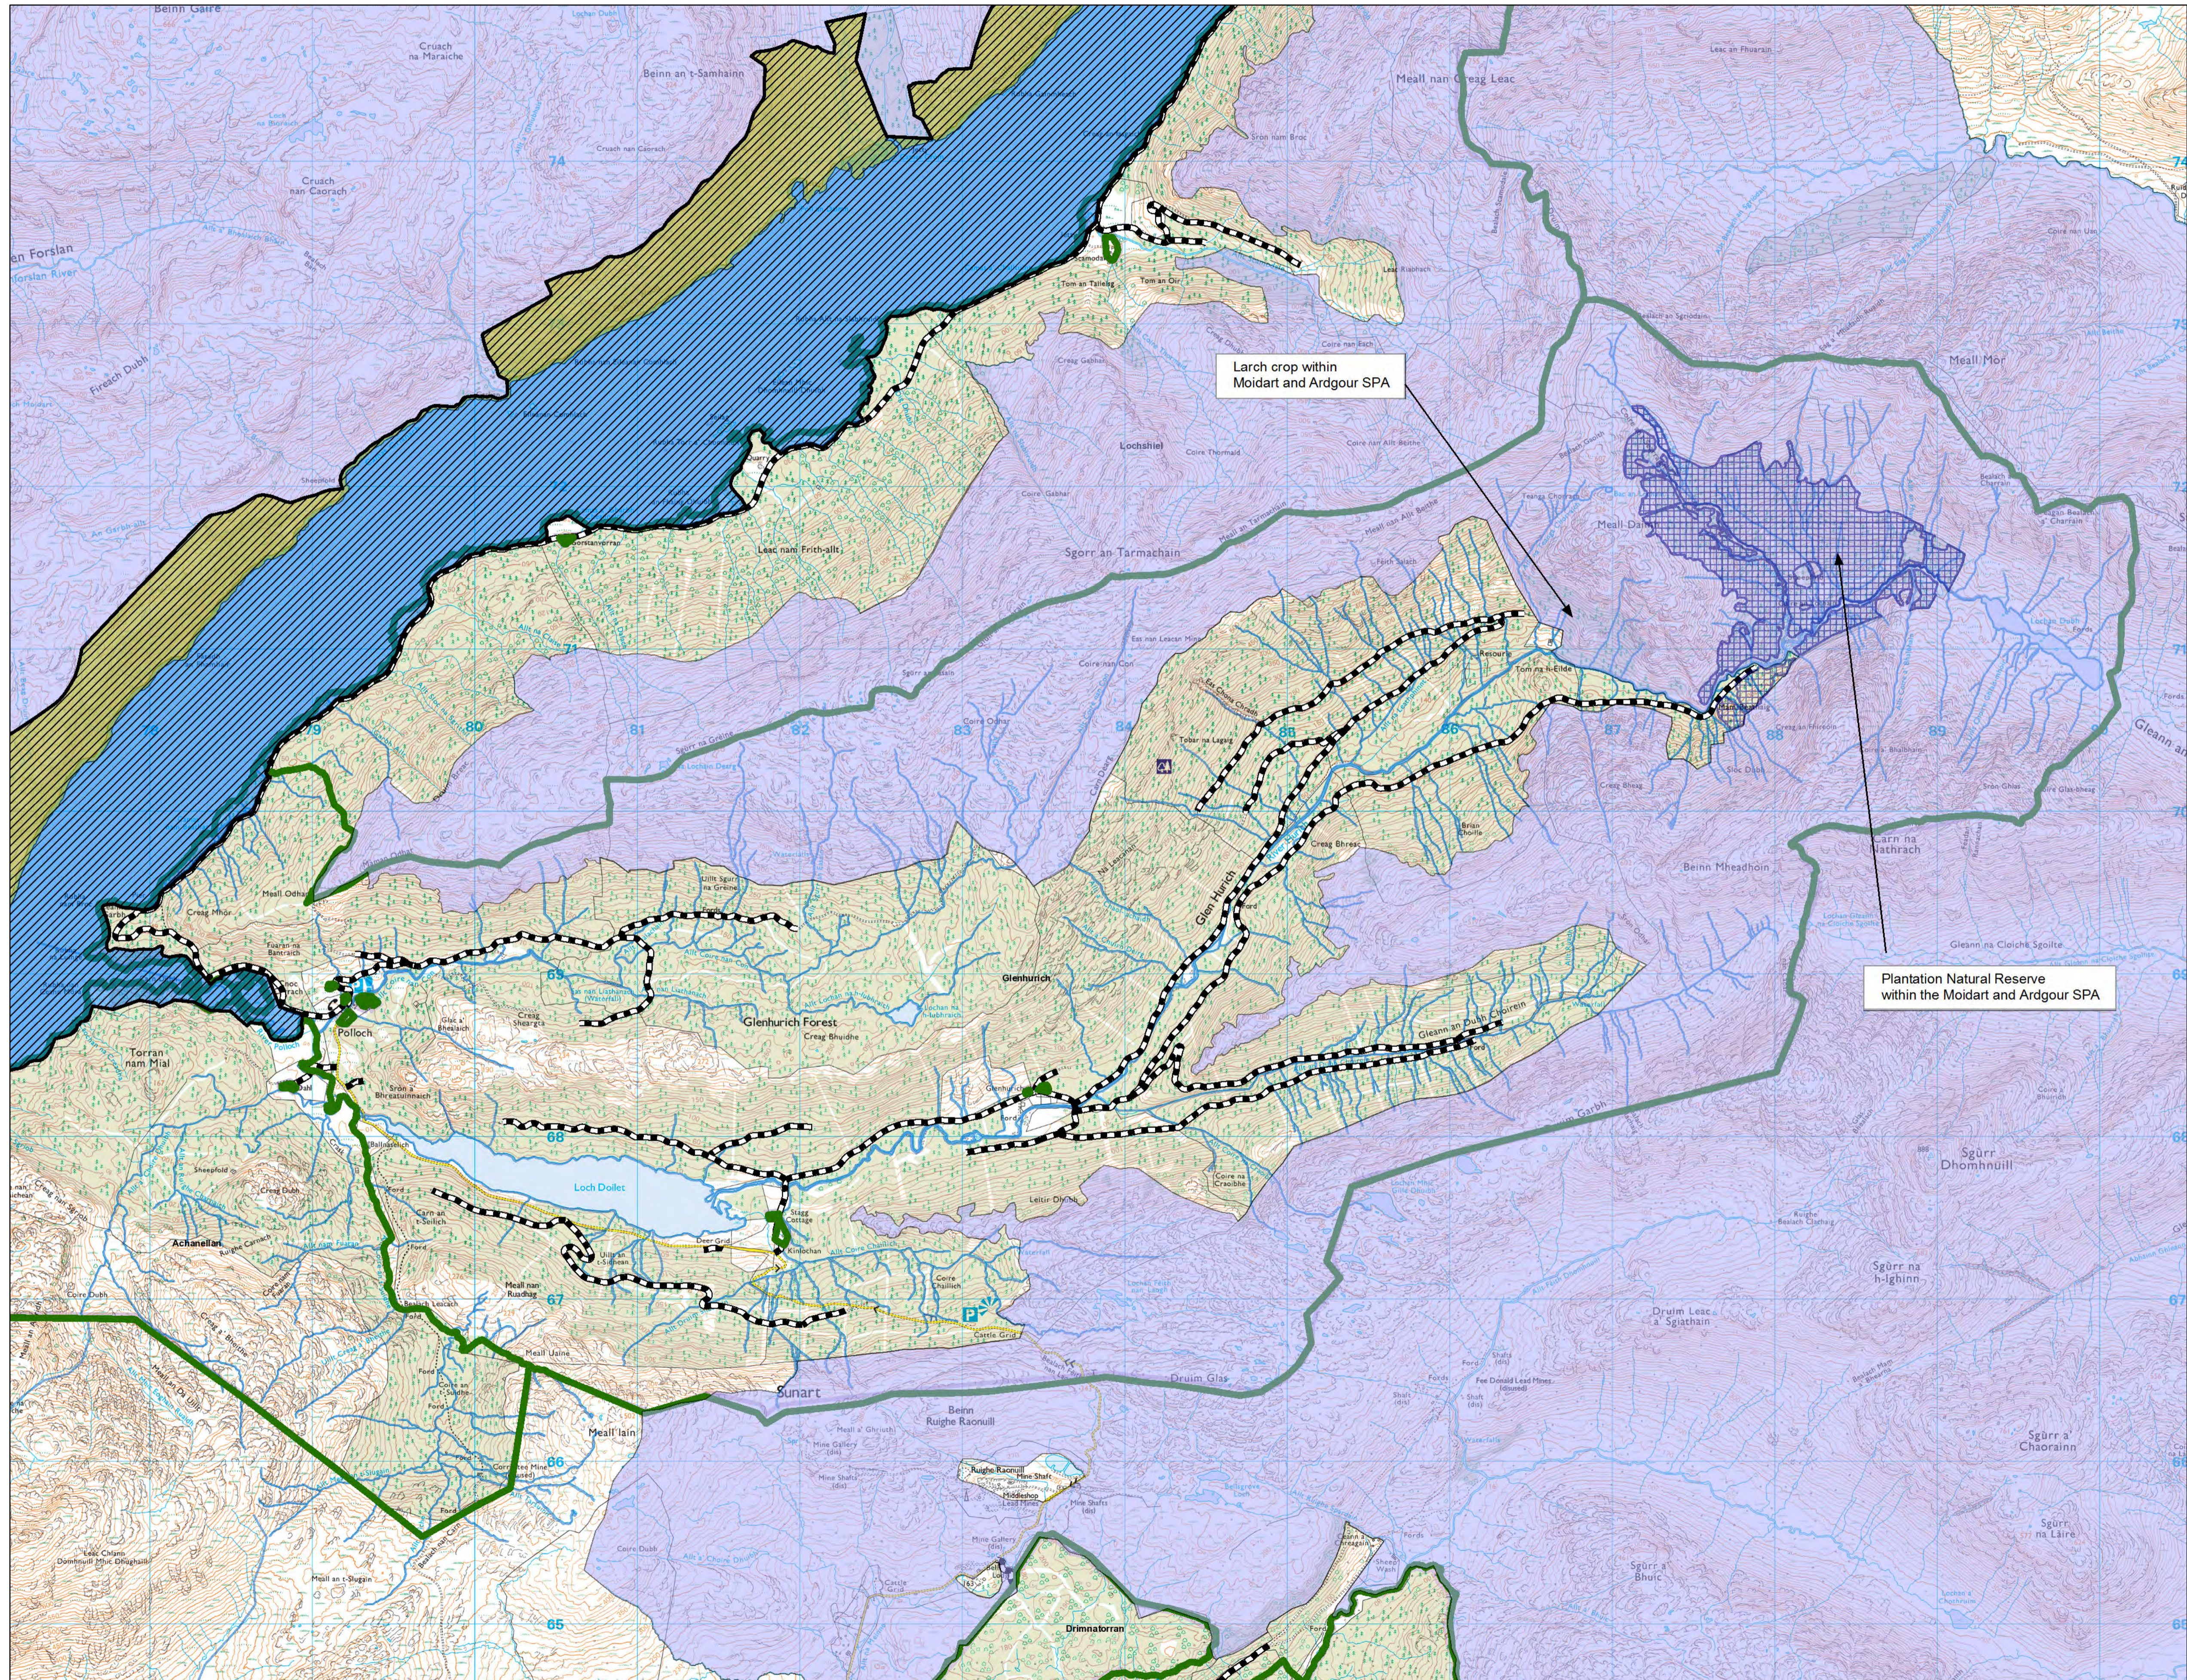

Environmental Designations

Author: Catriona MacIennan

Scale @ A1: 1:20,000

Date: 02/11/2022

Legend

- Natural Reserves
- Sites of Special Scientific Interest
- Special Areas of Conservation
- Special Protection Areas**
- Loch Shiel
- Moidart and Ardgour
- Blocks**
- Blocks
- Forest Roads**
- Forest Roads
- Watercourses

Larch crop within Moidart and Ardgour SPA

Plantation Natural Reserve within the Moidart and Ardgour SPA

Reproduced by permission of Ordnance Survey on behalf of HMSO.
 © Crown copyright and database right 2022. All rights reserved.
 Ordnance Survey Licence number 100024925.
 © Getmapping Plc and Bluesky International Limited 2022.