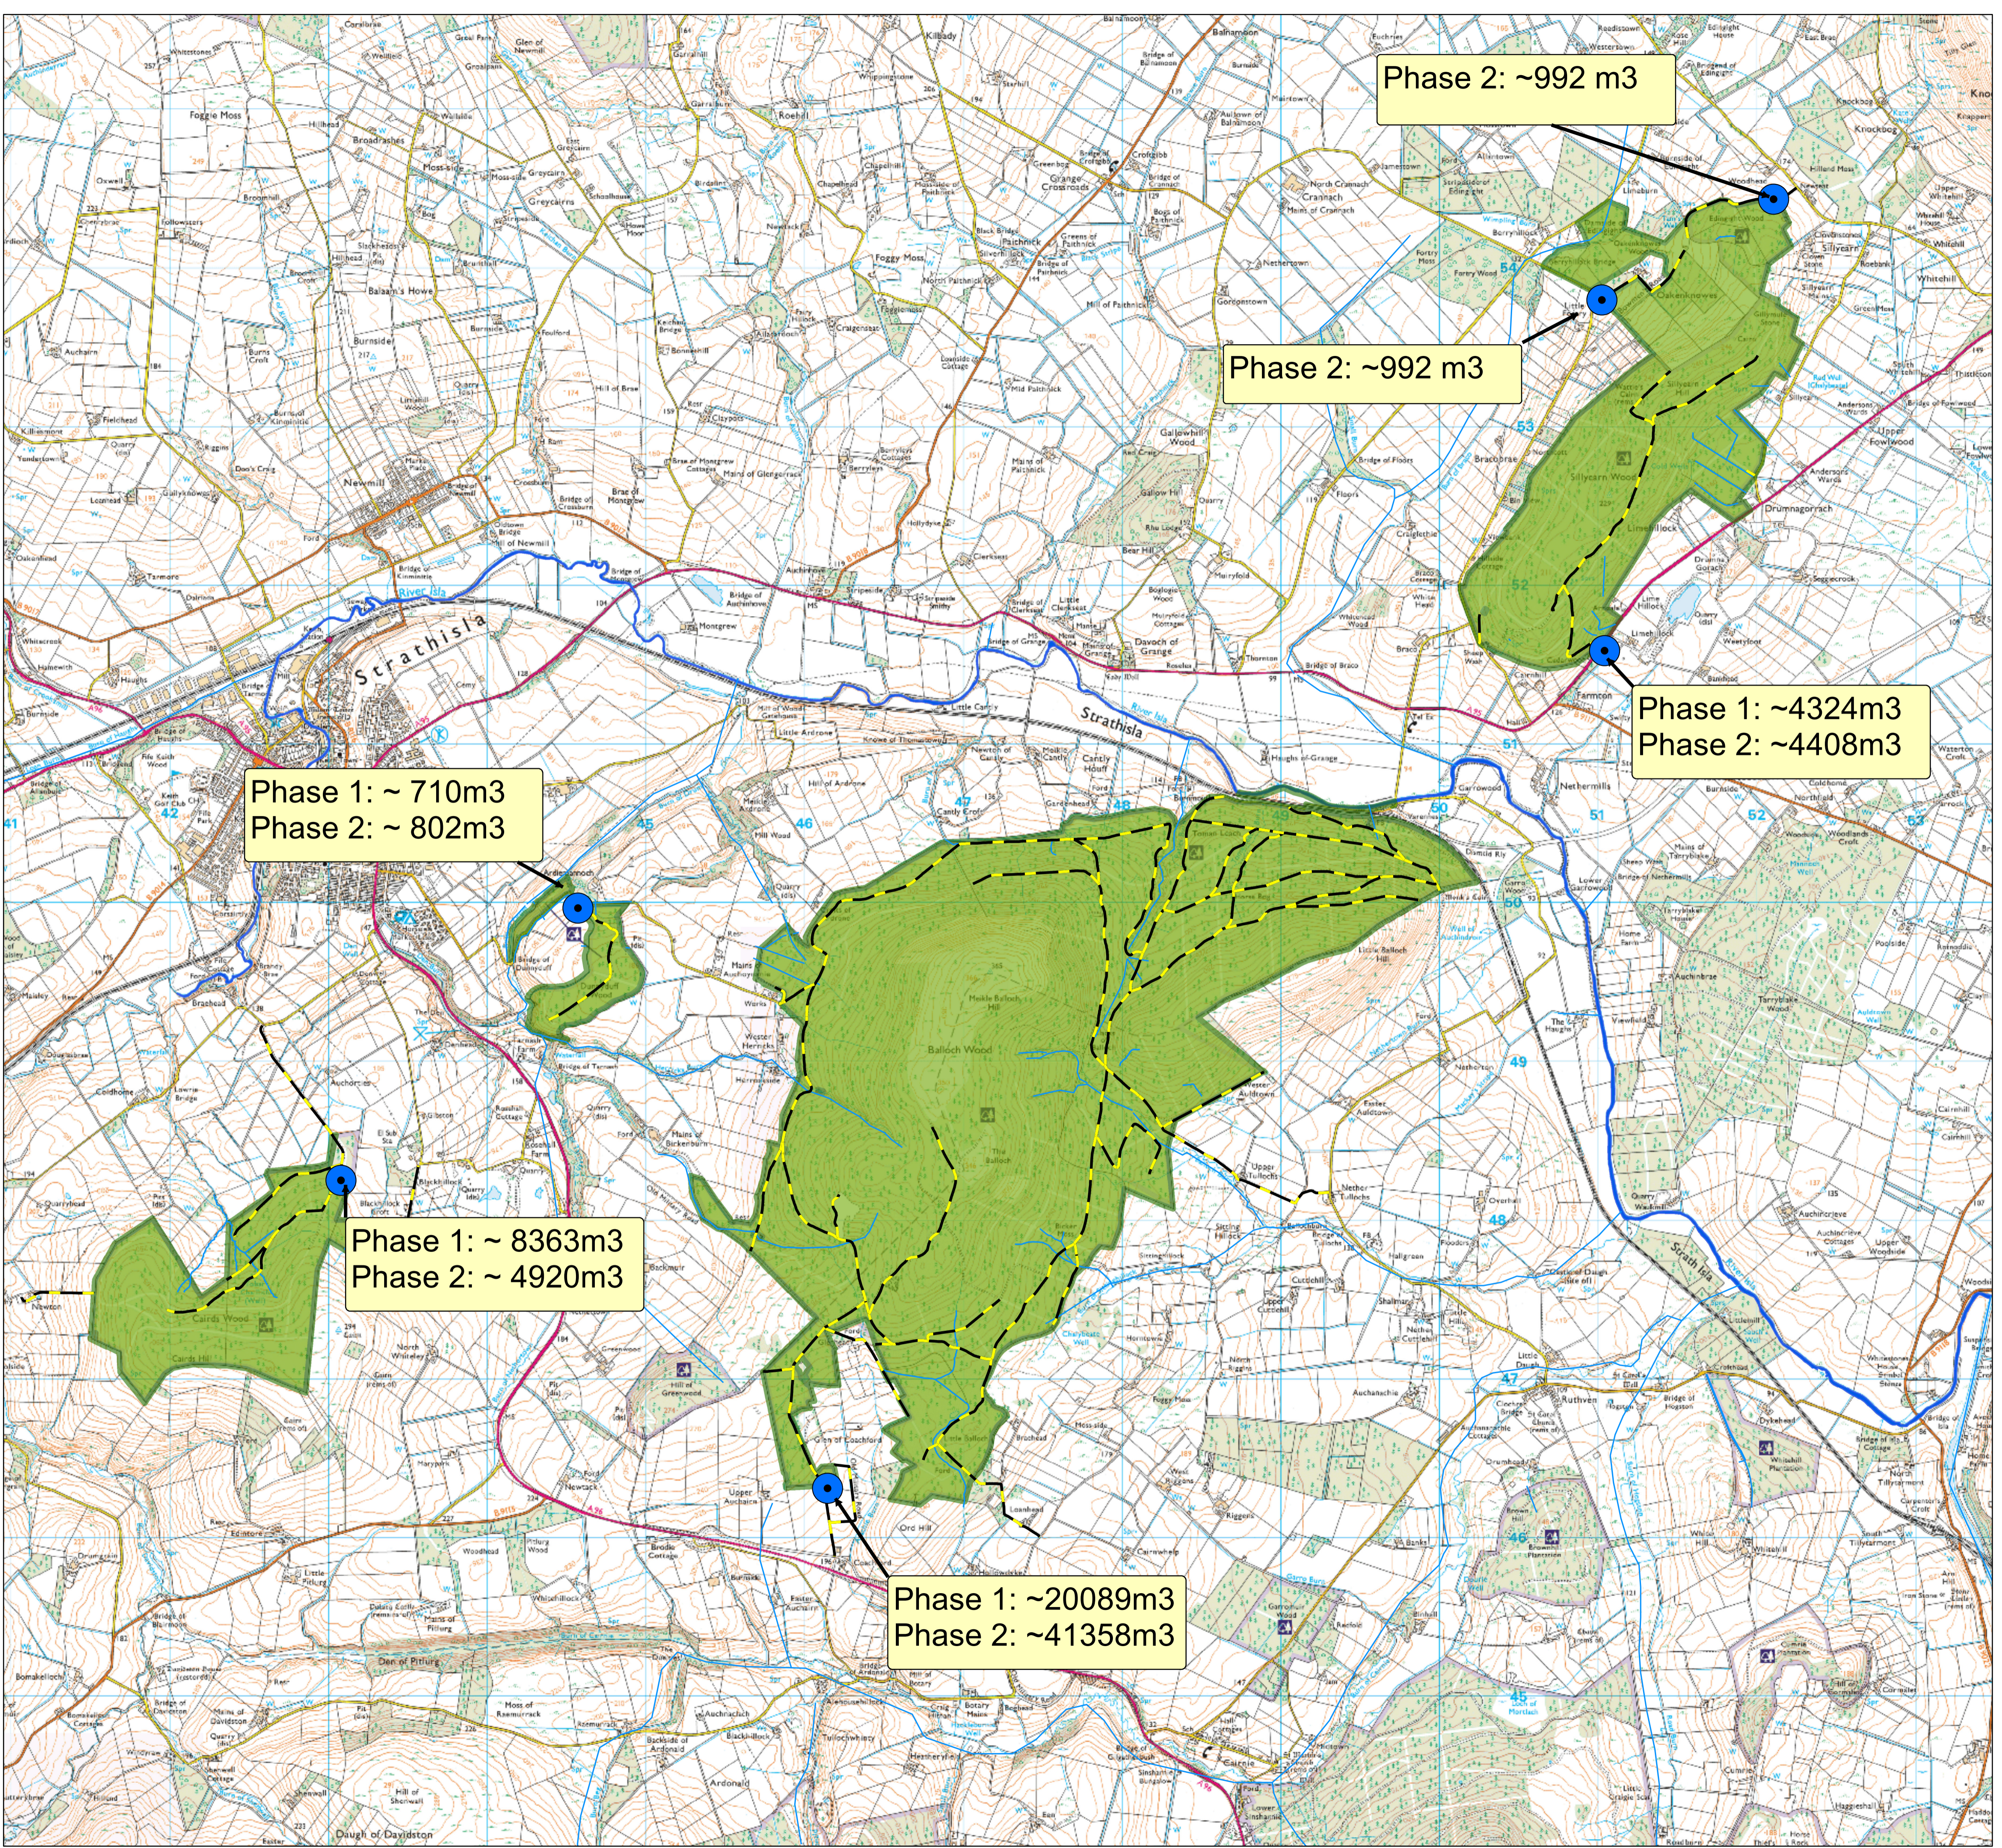

Keith Woods

Map10: Operational Access and Predicted Volume

Scale @ A1: 1:20,000

Date: Dec 2020

Legend

-  Extraction Points
-  Forest Roads
-  Watercourses
-  Keith Woods LMP Area

© Crown Copyright and database right 2021.
Ordnance Survey Licence number 100021242.
© Getmapping Plc and Bluesky International Limited 2021.

Scotland's National Forest Estate is responsibly managed to the UK Woodland Assurance Standard.

FSC®
www.fsc.org
FSC® C123223
The mark of responsible forestry

PEFC®
PEFC/16-40-1002
Promoting Sustainable Forest Management
www.pefc.org