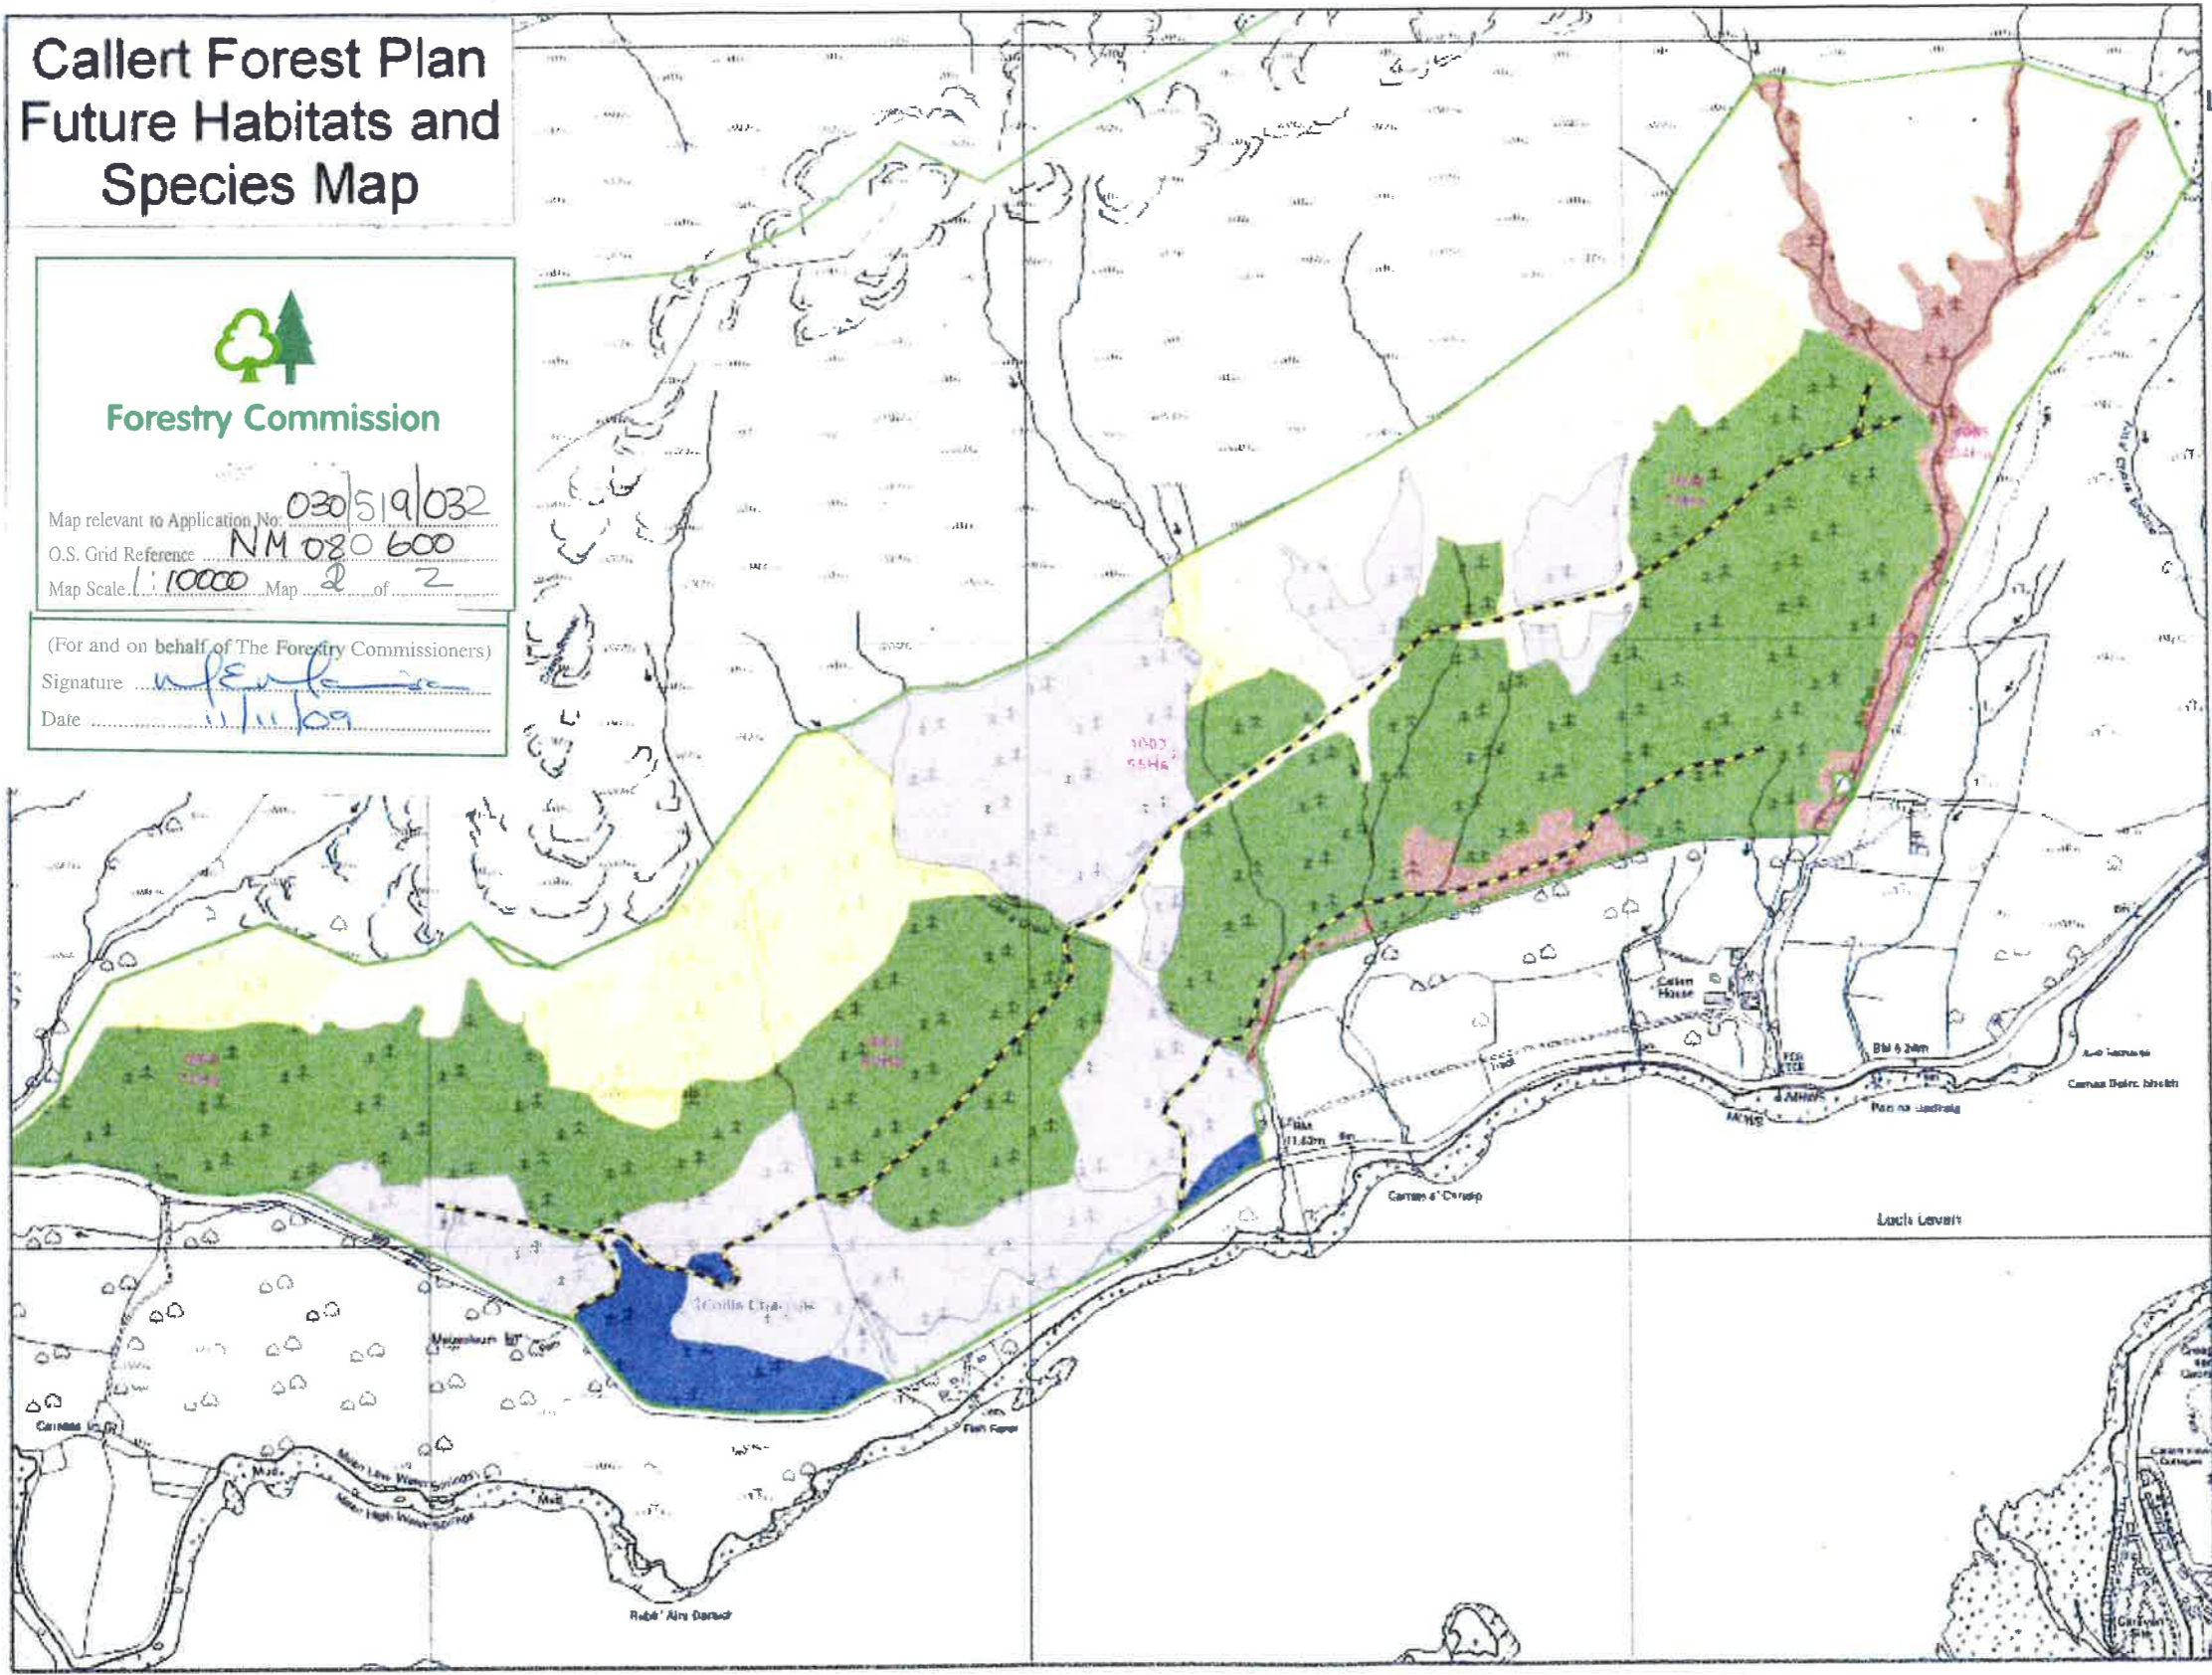

Callert Forest Plan Future Habitats and Species Map

Forestry Commission

Map relevant to Application No. 030/519/032
 O.S. Grid Reference NM 080 600
 Map Scale 1:10000 Map 2 of 2

(For and on behalf of The Forestry Commissioners)
 Signature [Signature]
 Date 11/1/09

Lochaber Forest District

- Key**
- Management Area
 - roads
- Habitats**
- Native Woodland
 - Conifer Retention
 - Existing Broadleaves
 - Existing Reeblock
 - Natural Regeneration
 - Open

Map Drawn October 2008
 Drawn By A. MacKenzie
 Map Scale 1:10,000