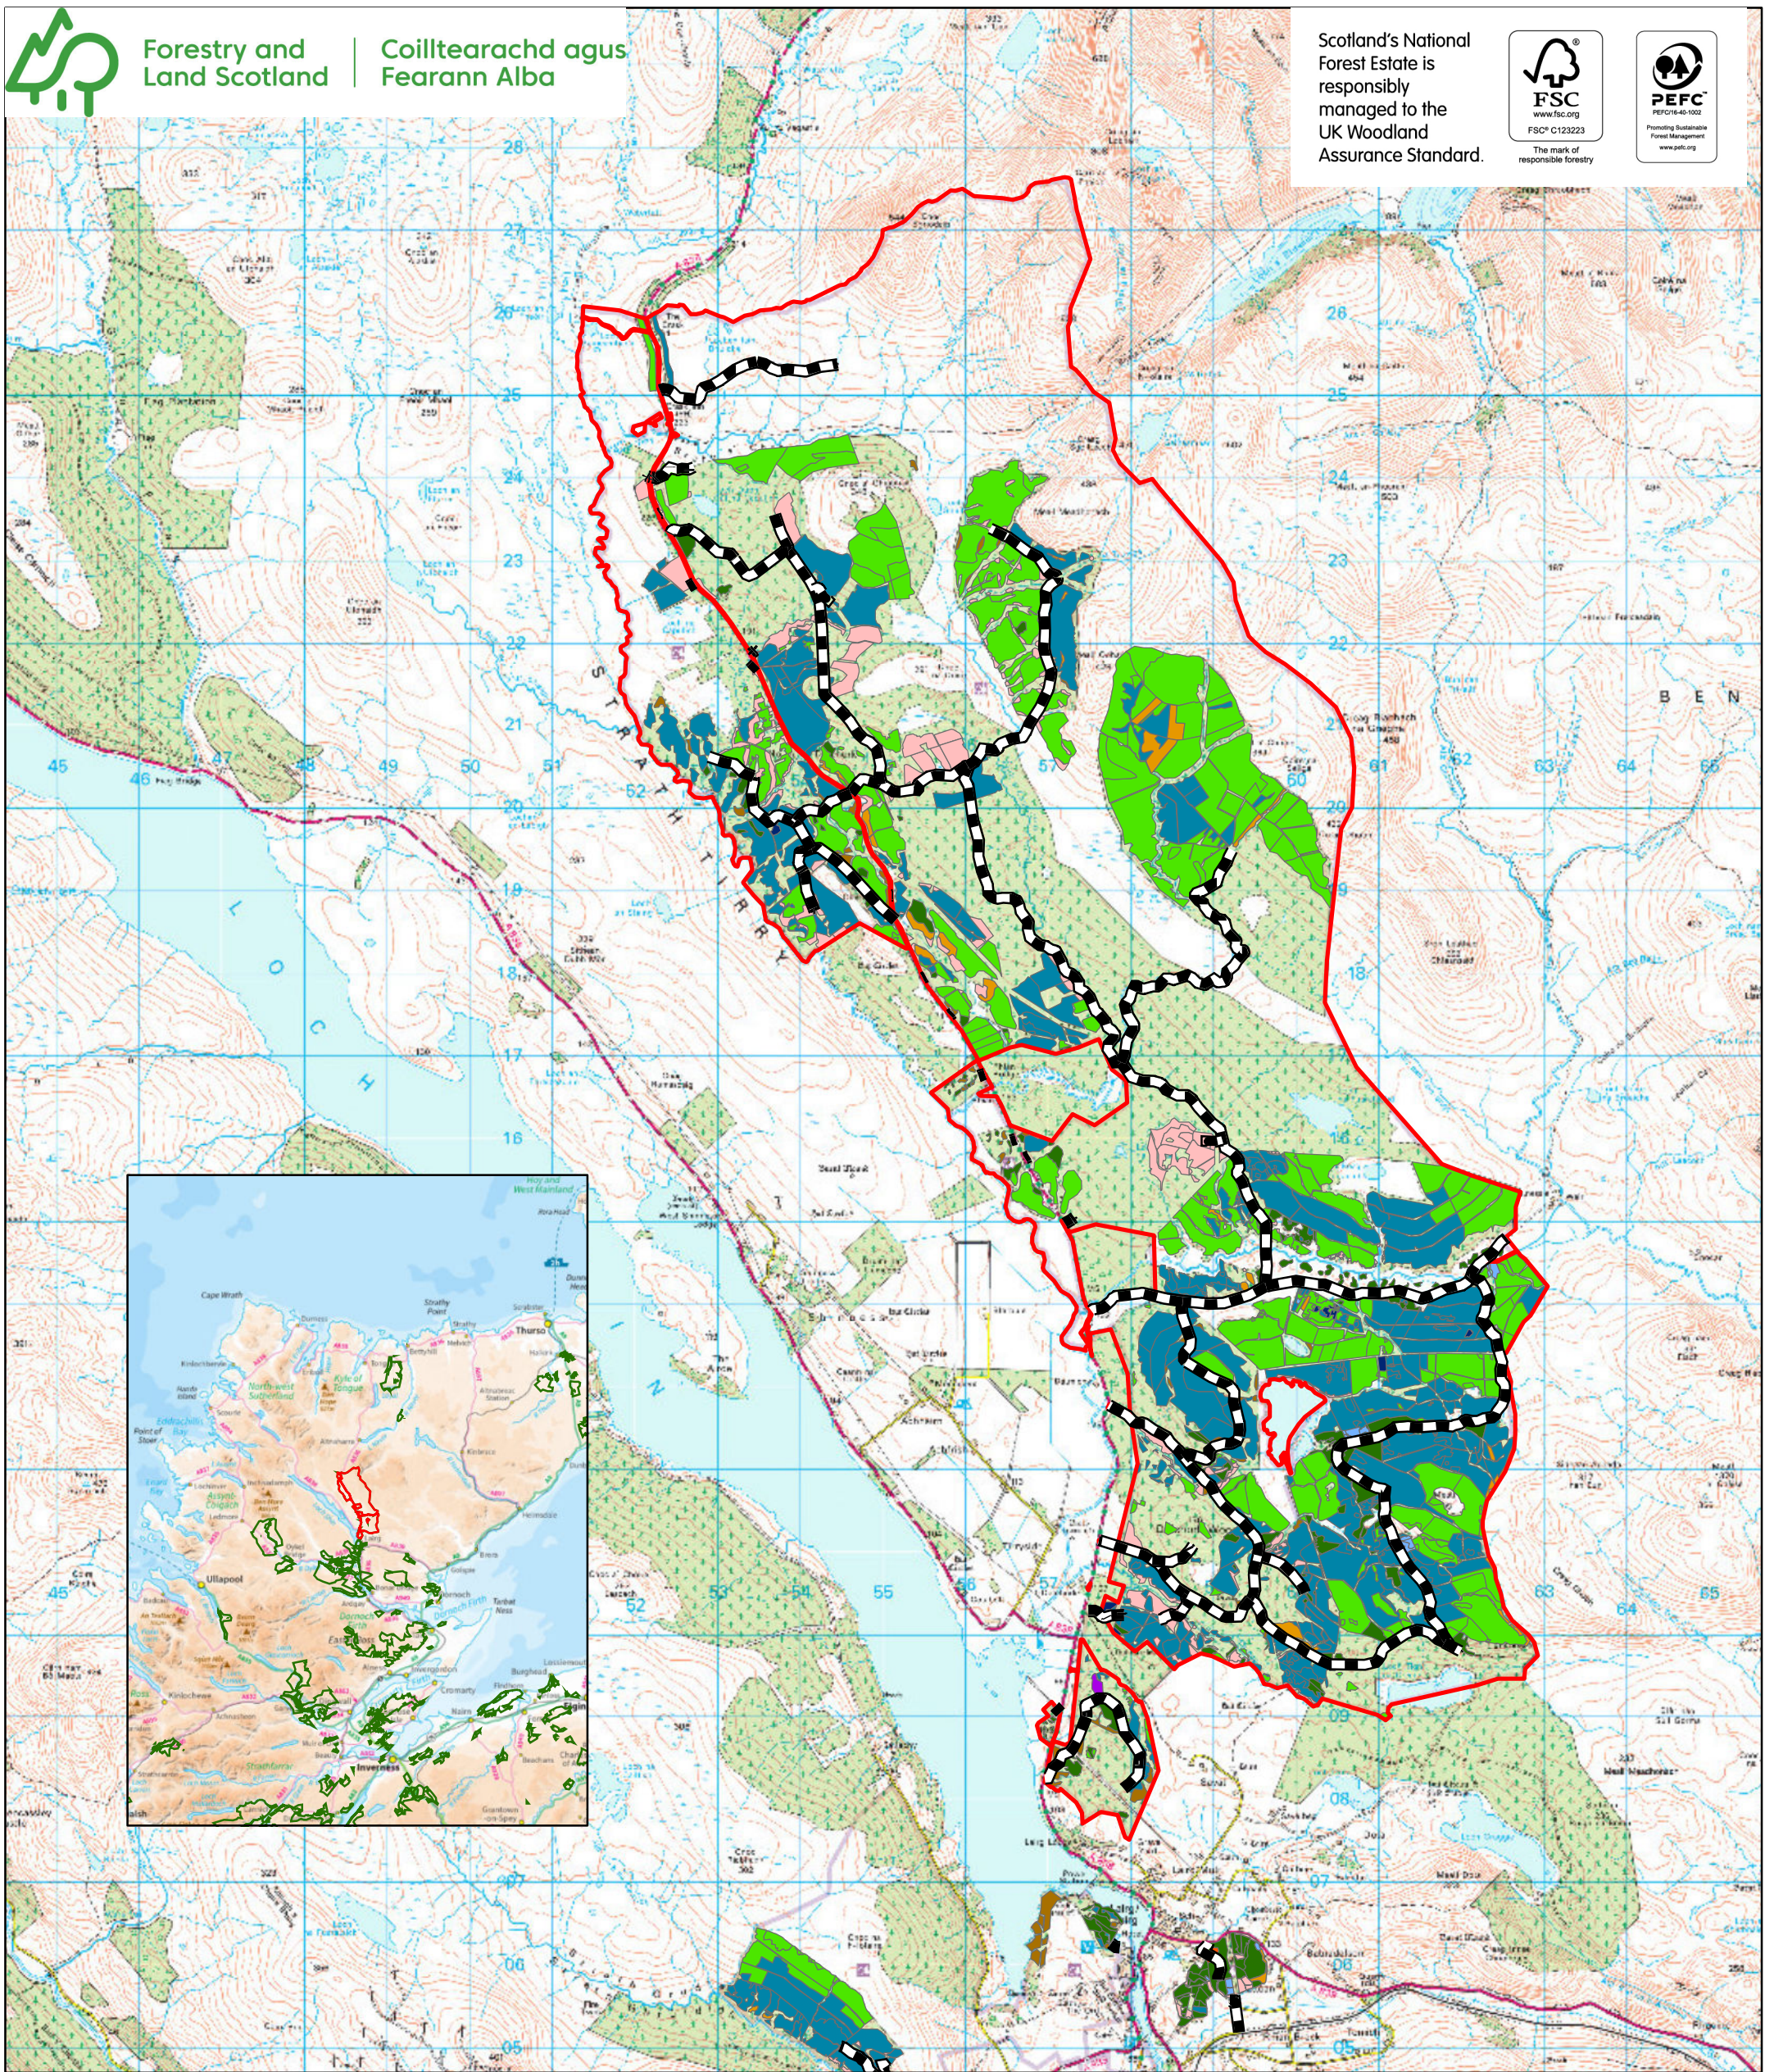

Forestry and Land Scotland

Coilltearachd agus Fearann Alba

Scotland's National Forest Estate is responsibly managed to the UK Woodland Assurance Standard.

Location and current species

Scale @ A3: 1:75,000

Date: 03/08/2023

Author: u321071

Legend

	Forest Roads		Local Road		Ash		Other/Mixed Broadleaves		Norway Spruce
	Motorway		Local Access Road		Beech		Other/Mixed Conifers		Scots Pine
	A Road		Restricted Local Access Road		Birch		Douglas Fir		Sitka Spruce
	B Road		Secondary Access Road		Oak		Larch		
	Minor Road		Dalchork block extent		Native Mixed/Other Broadleaves		Lodgepole Pine		

Reproduced by permission of Ordnance Survey on behalf of HMSO. © Crown copyright and database right [2023]. All rights reserved. Ordnance Survey Licence number [100021242]. © Getmapping Plc and Bluesky International Limited 2023.