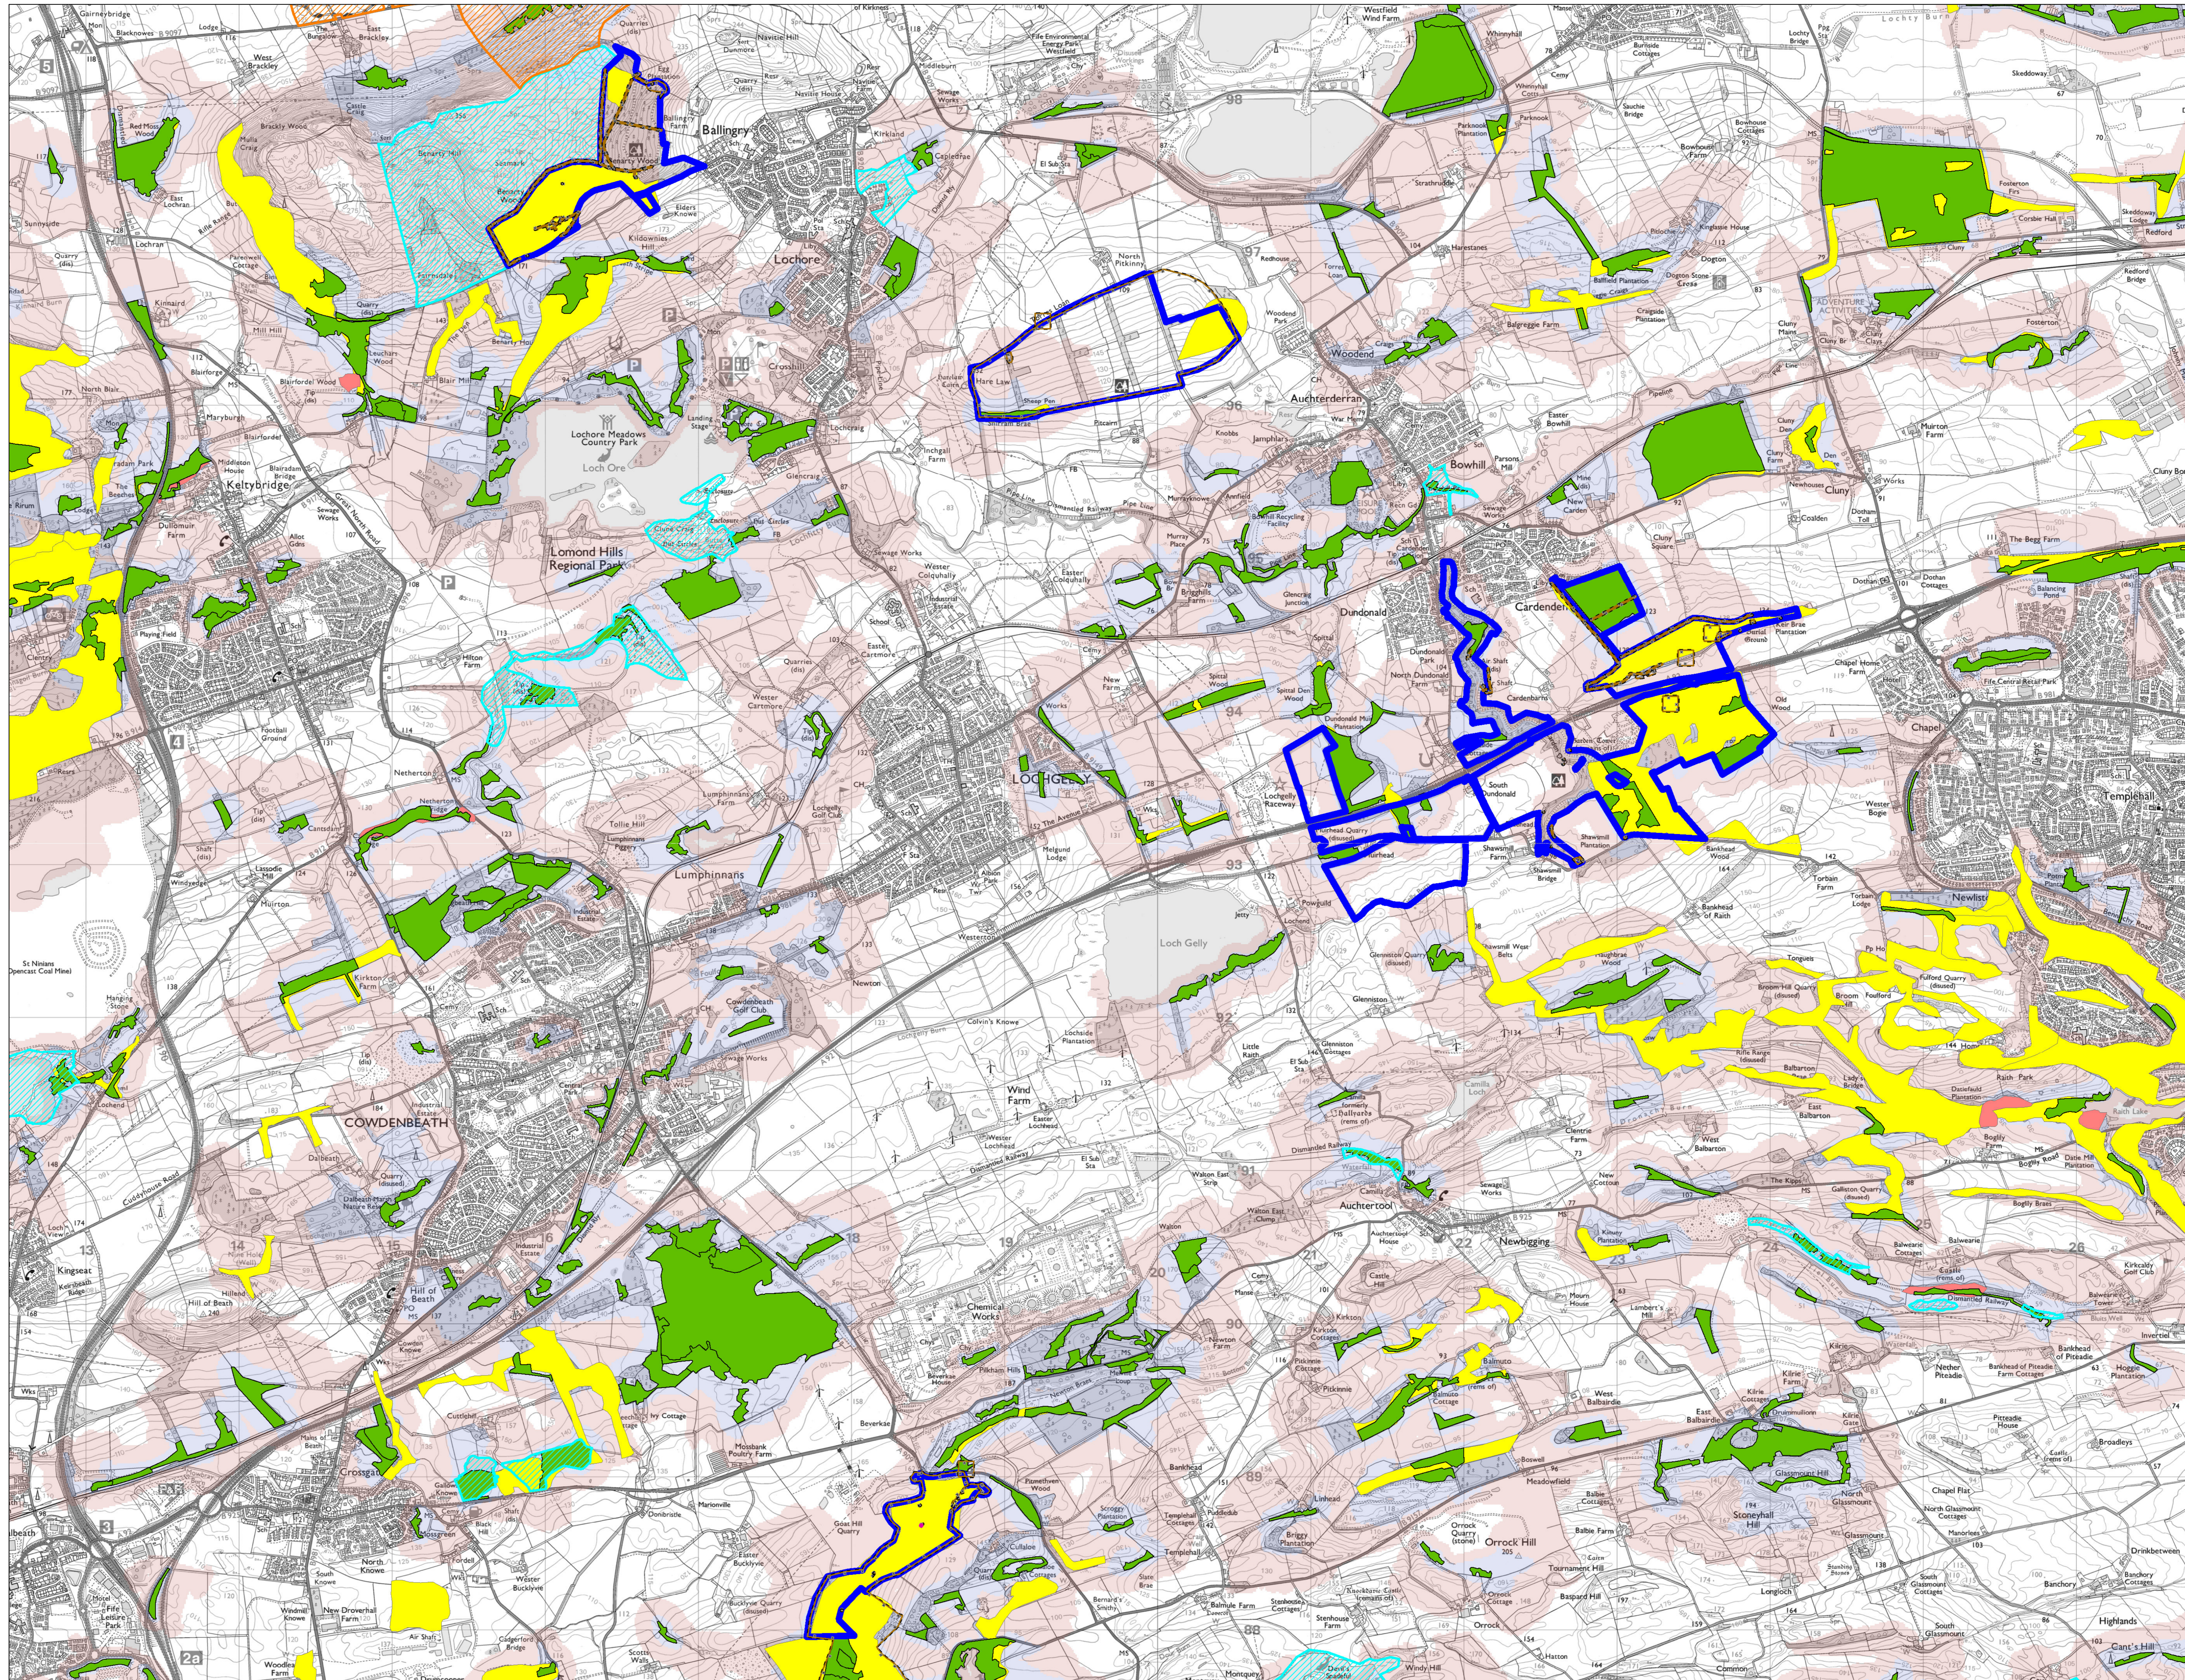

Forestry and Land Scotland

Coilltearachd agus Fearann Alba

South East Fife Woods LMP M6 Environment and heritage

Scale @ A0: 1:15,000

Date: 21/11/2024

Legend

- Land management plan area
- National Nature Reserves
- Local Nature Conservation Sites
- Listed building 'C category'
- Heritage
- Native woodland (NWSS data)
- Ancient Woodland Inventory**
- Ancient (of semi-natural origin)
- Long-Established (of plantation origin)
- Other (on Roy map)
- Native Woodland - Integrated Habitat Network (Scot.)**
- Core Native Woodland
- Primary Zone
- Secondary Zone

Reproduced by permission of Ordnance Survey on behalf of HMSO. © Crown copyright and database right 2024. All rights reserved. Ordnance Survey Licence number 100024925. © Getmapping Plc and Bluesky International Limited 2024.

Scotland's national forests and land are responsibly managed to the UK Woodland Assurance Standard.