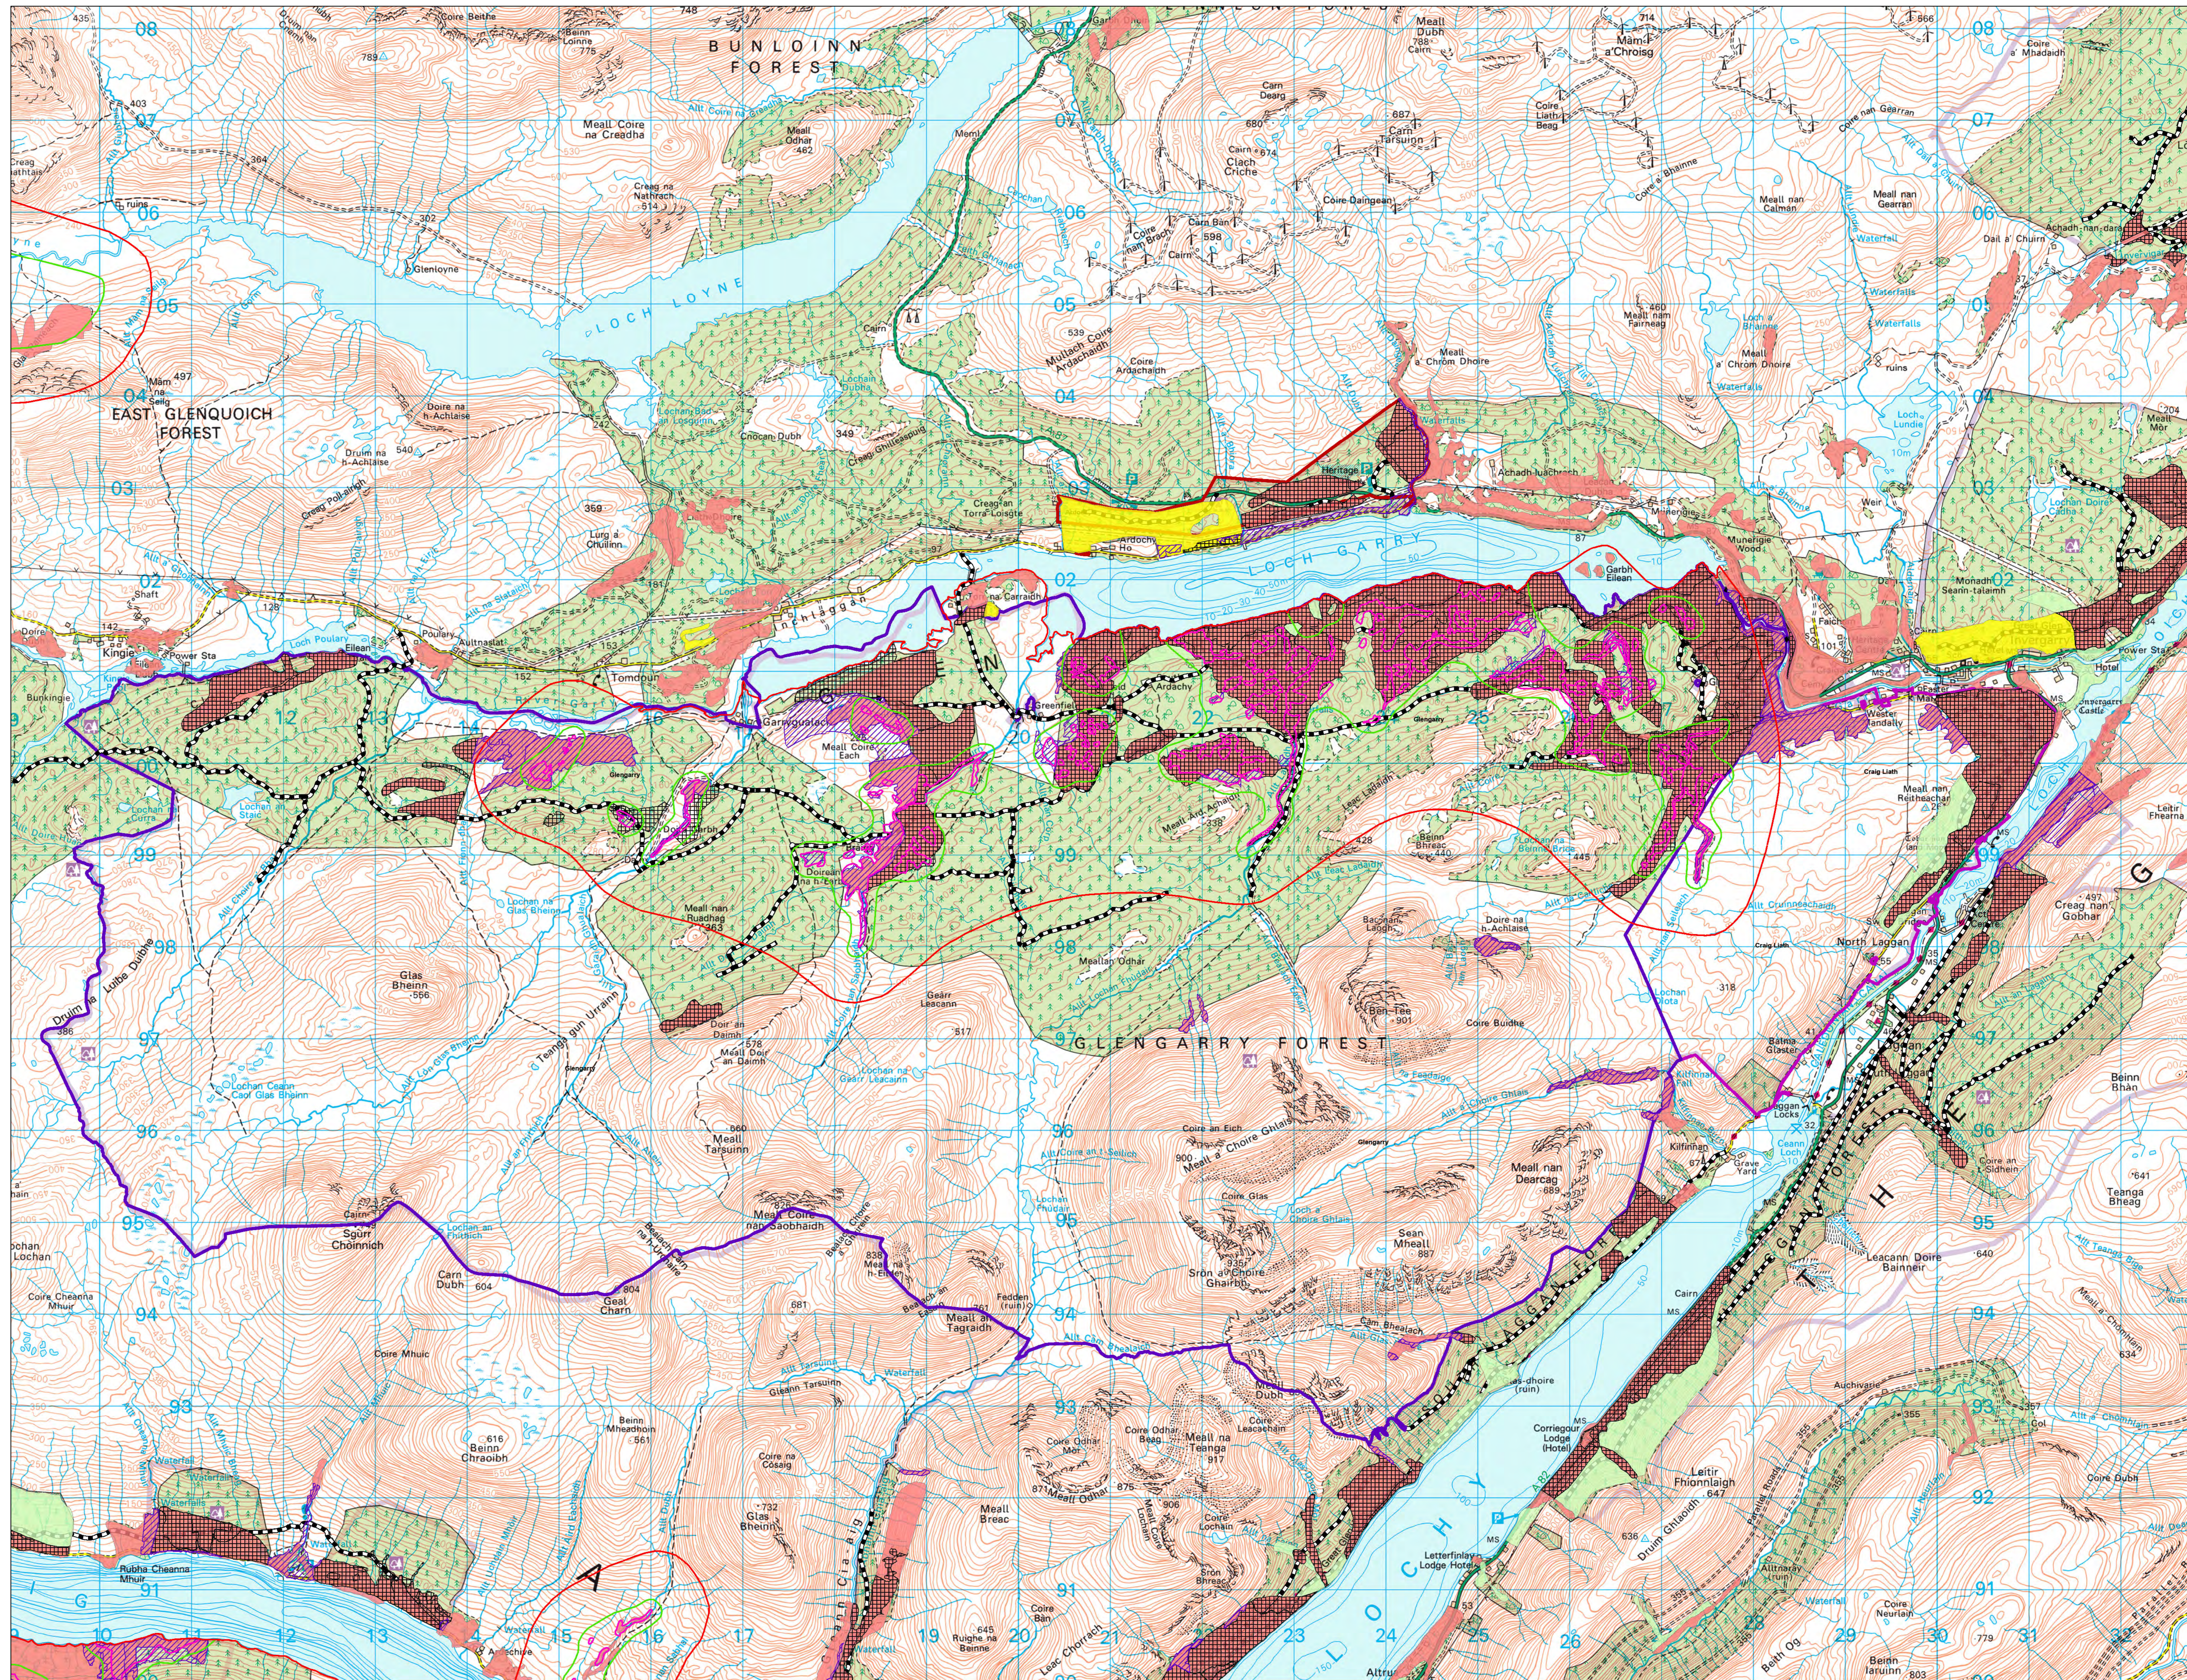

Woodland designations

Author: Catriona MacIannan

Scale @ A0: 1:25,000

Date: 04/07/2024

Legend

Caledonian Pinewood Inventory (Scot.)

- Cal Pine Buffer Zone
- Cal Pine Planted Area
- Cal Pine Regeneration Zone
- Caledonian Pinewood
- ASNW
- PAWS

Ancient Woodland Inventory

- Ancient (of semi-natural origin)
- Long Established (of plantation origin)
- Other (on Roy map)

Forest Roads

- Forest Roads

Blocks

- Ardochy
- Craig Liath
- Glengarry

0 0.3250.65 1.3 1.95 2.6 km

Reproduced by permission of Ordnance Survey on behalf of HMSO.
© Crown copyright and database right 2024. All rights reserved.
Ordnance Survey Licence number 100024925.
© Getmapping Plc and Bluesky International Limited 2024.