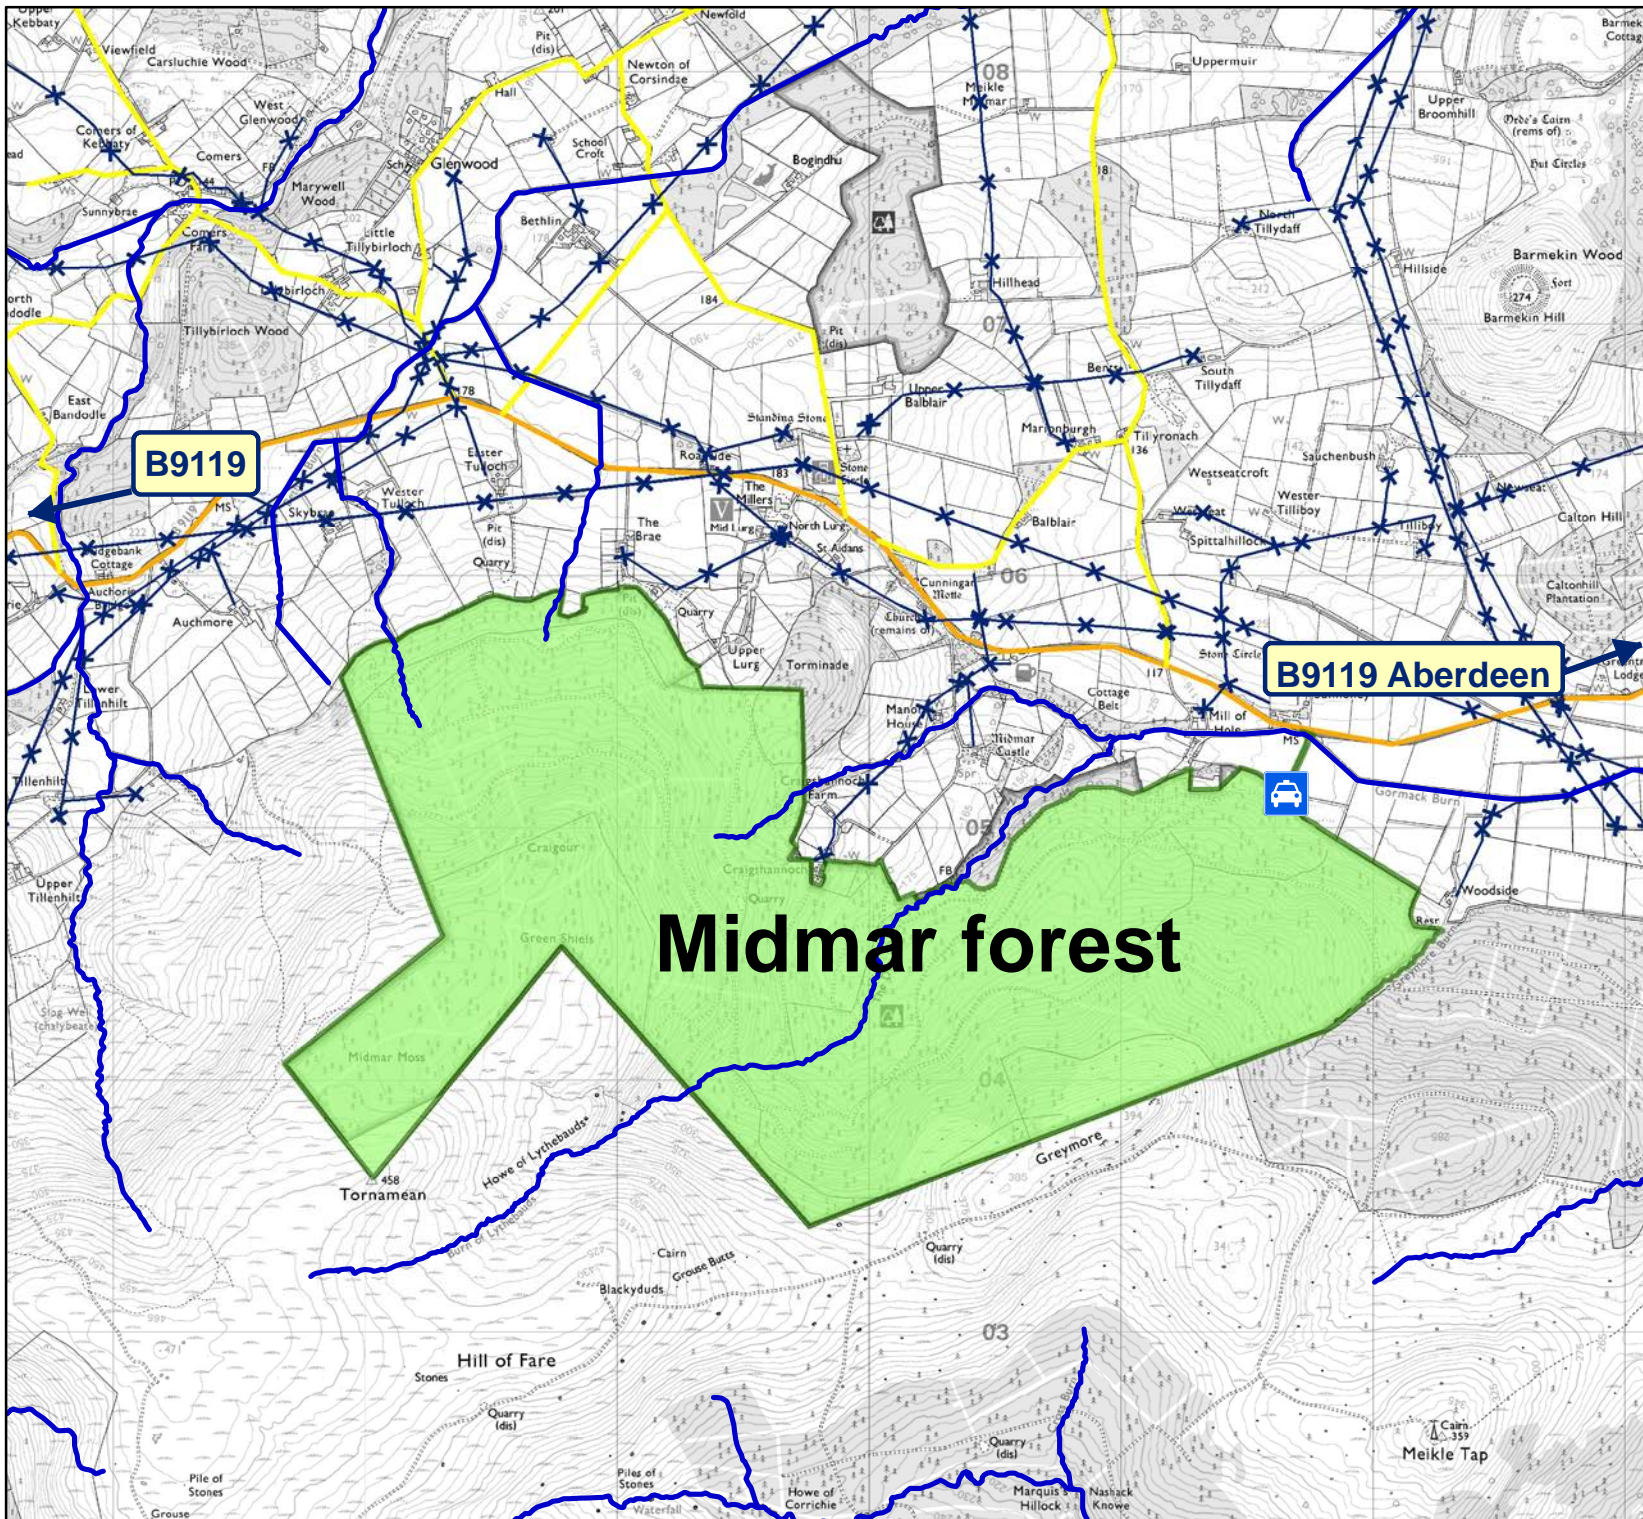

**Moray & Aberdeenshire Forest District**

Midmar Forest Design Plan

Map 1 Location

Scale: 1:30,000 @ A4

Date: April 2014

-  Midmar forest
-  Access point
-  B road
-  Minor road
-  Powerline
-  Main watercourse