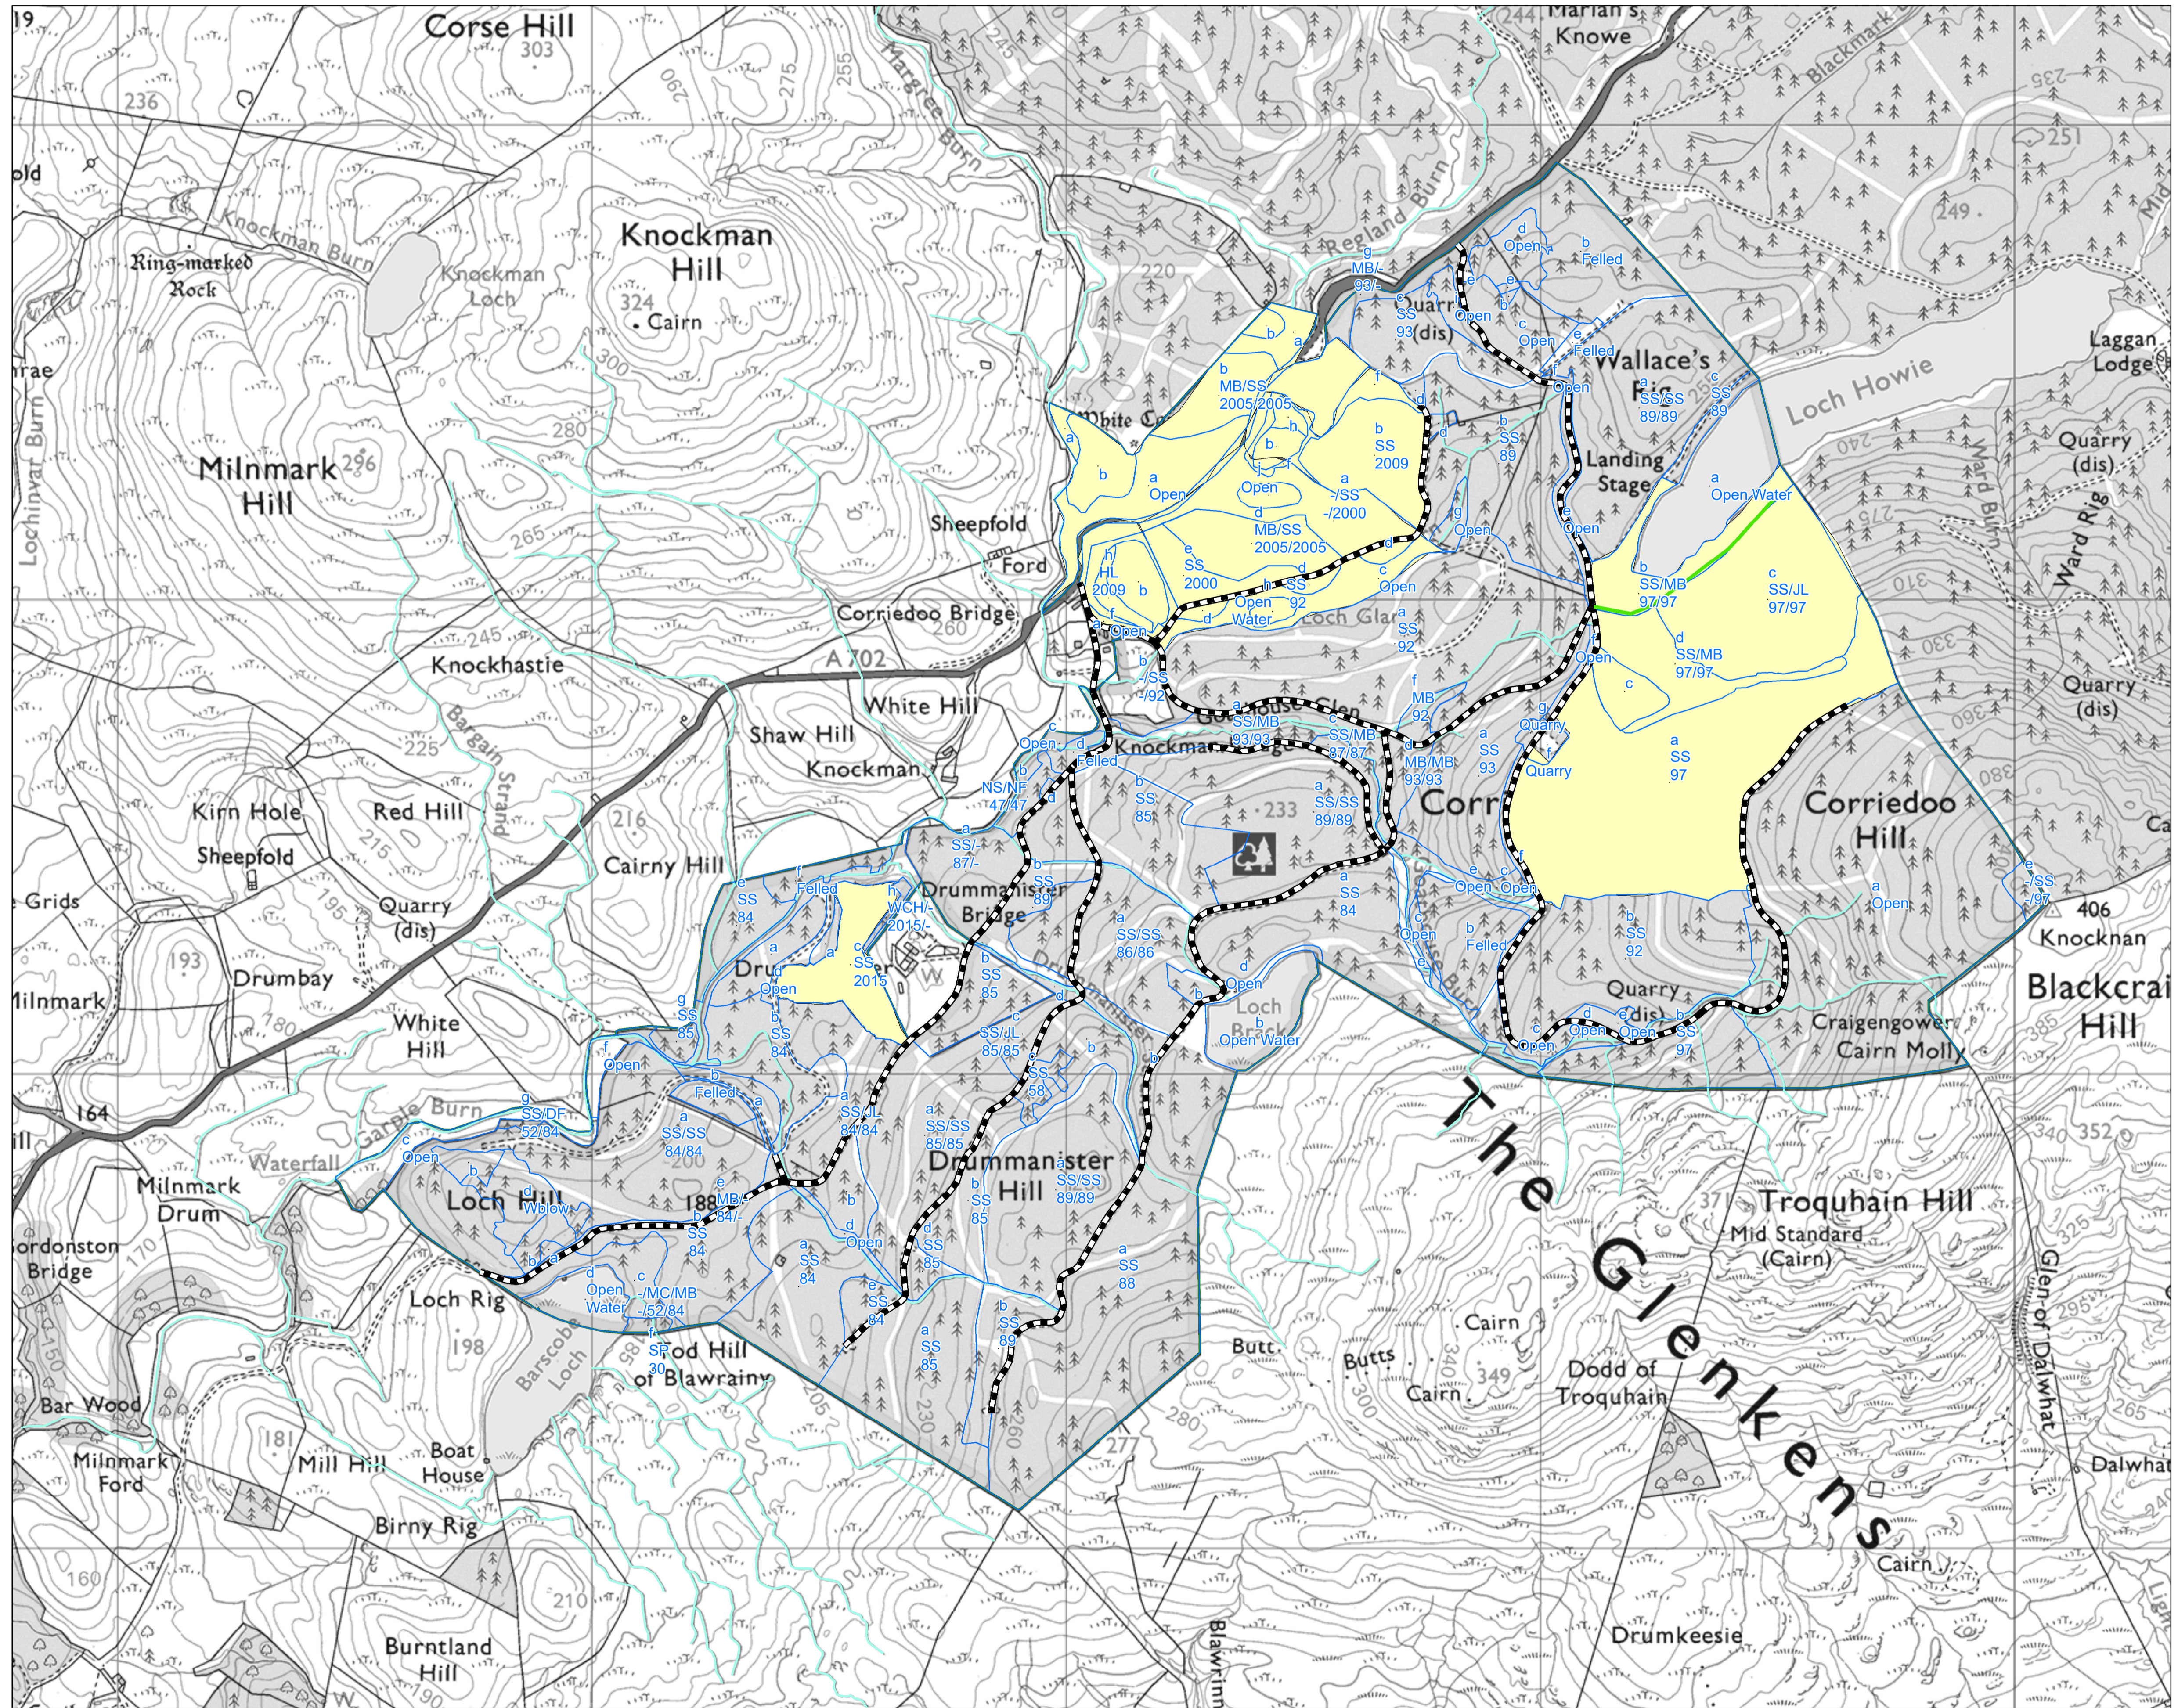

Corriedoo LMP Revision

Map 5 Potential Thinning

Author: Dr Lena Boukelia

Scale @ A1: 1:7,000

Date: 30/06/2021

Legend

-  Planned Roads
-  Forest Roads
-  Sub-compartments
-  Thinning
-  Watercourses
-  Blocks

0 0.075 0.15 0.3 0.45 0.6 Km

Reproduced by permission of Ordnance Survey on behalf of HMSO. © Crown copyright and database right [2021]. All rights reserved. Ordnance Survey Licence number [100021242]. © Getmapping Plc and Bluesky International Limited 2021.