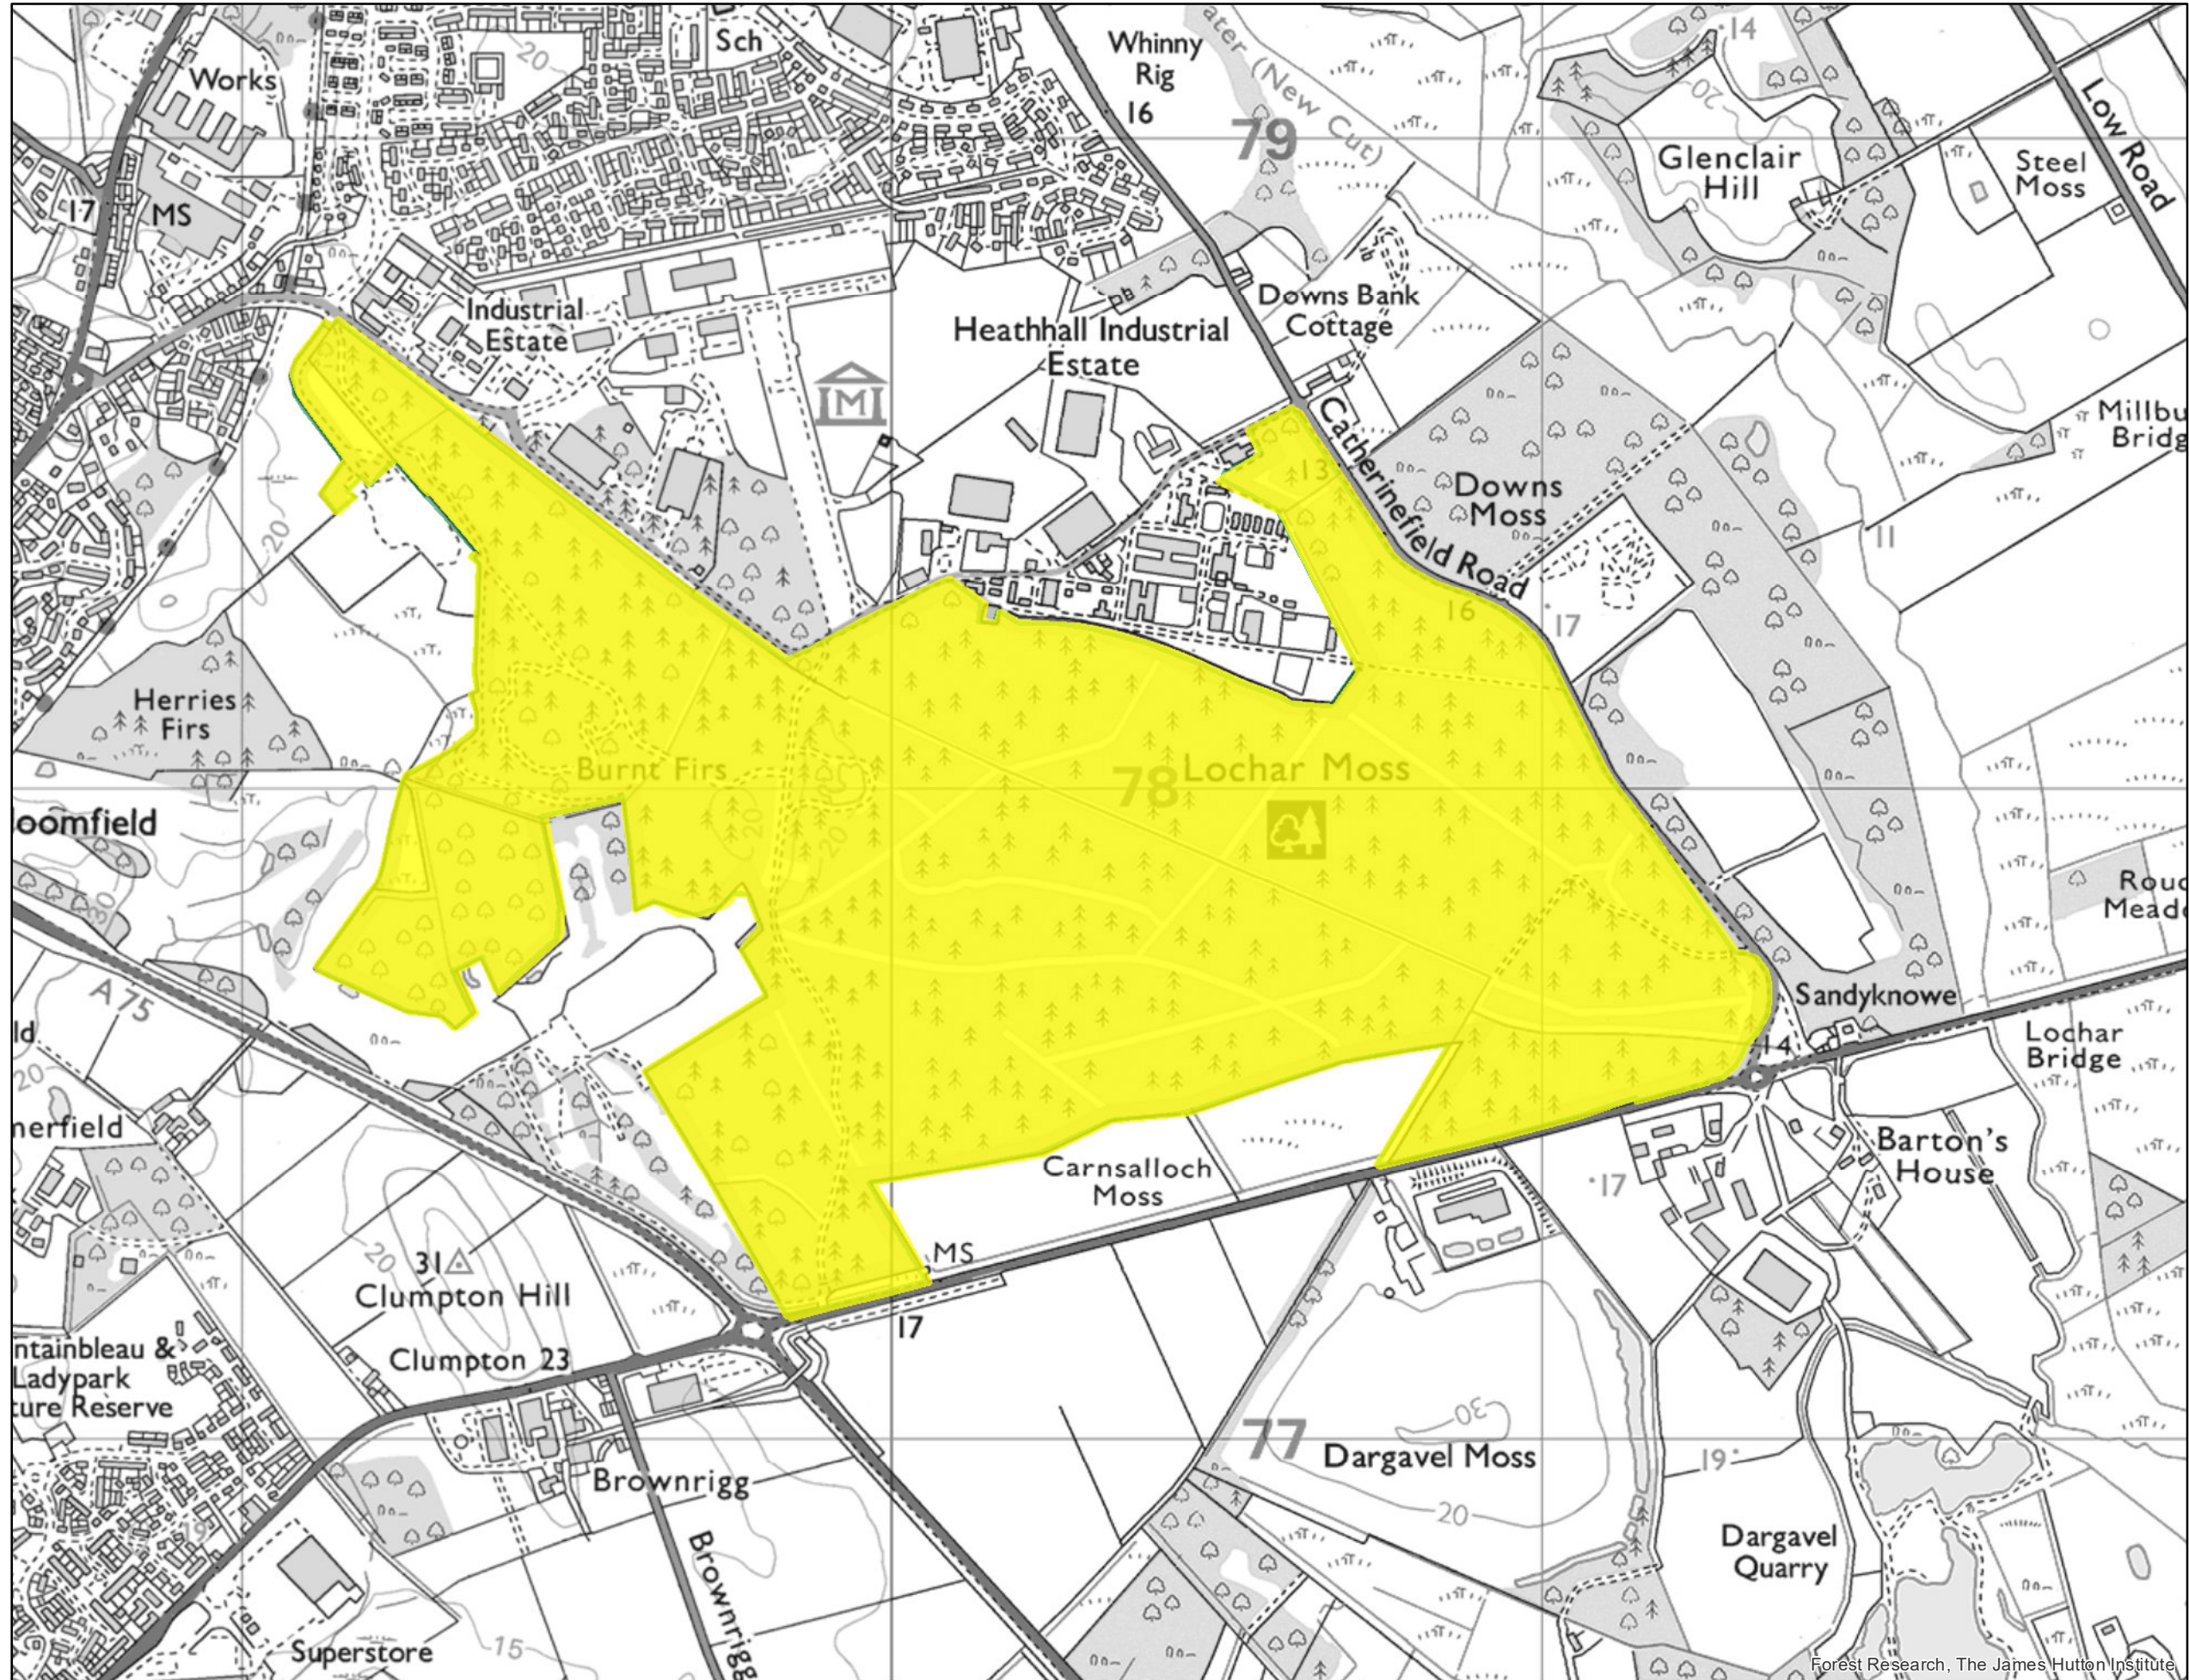

Map 10: DAMS

Author: Robin Fuller

Scale @ A3: 1:10,000

Date: 21/02/2023

Legend

DAMS

- Sheltered
- Moderately exposed
- Highly exposed
- Severely exposed
- Too exposed for commercial forestry
- Blocks

Reproduced by permission of Ordnance Survey on behalf of HMSO. © Crown copyright and database right 2023. All rights reserved. Ordnance Survey Licence number 100024925. © Getmapping Plc and Bluesky International Limited 2023.