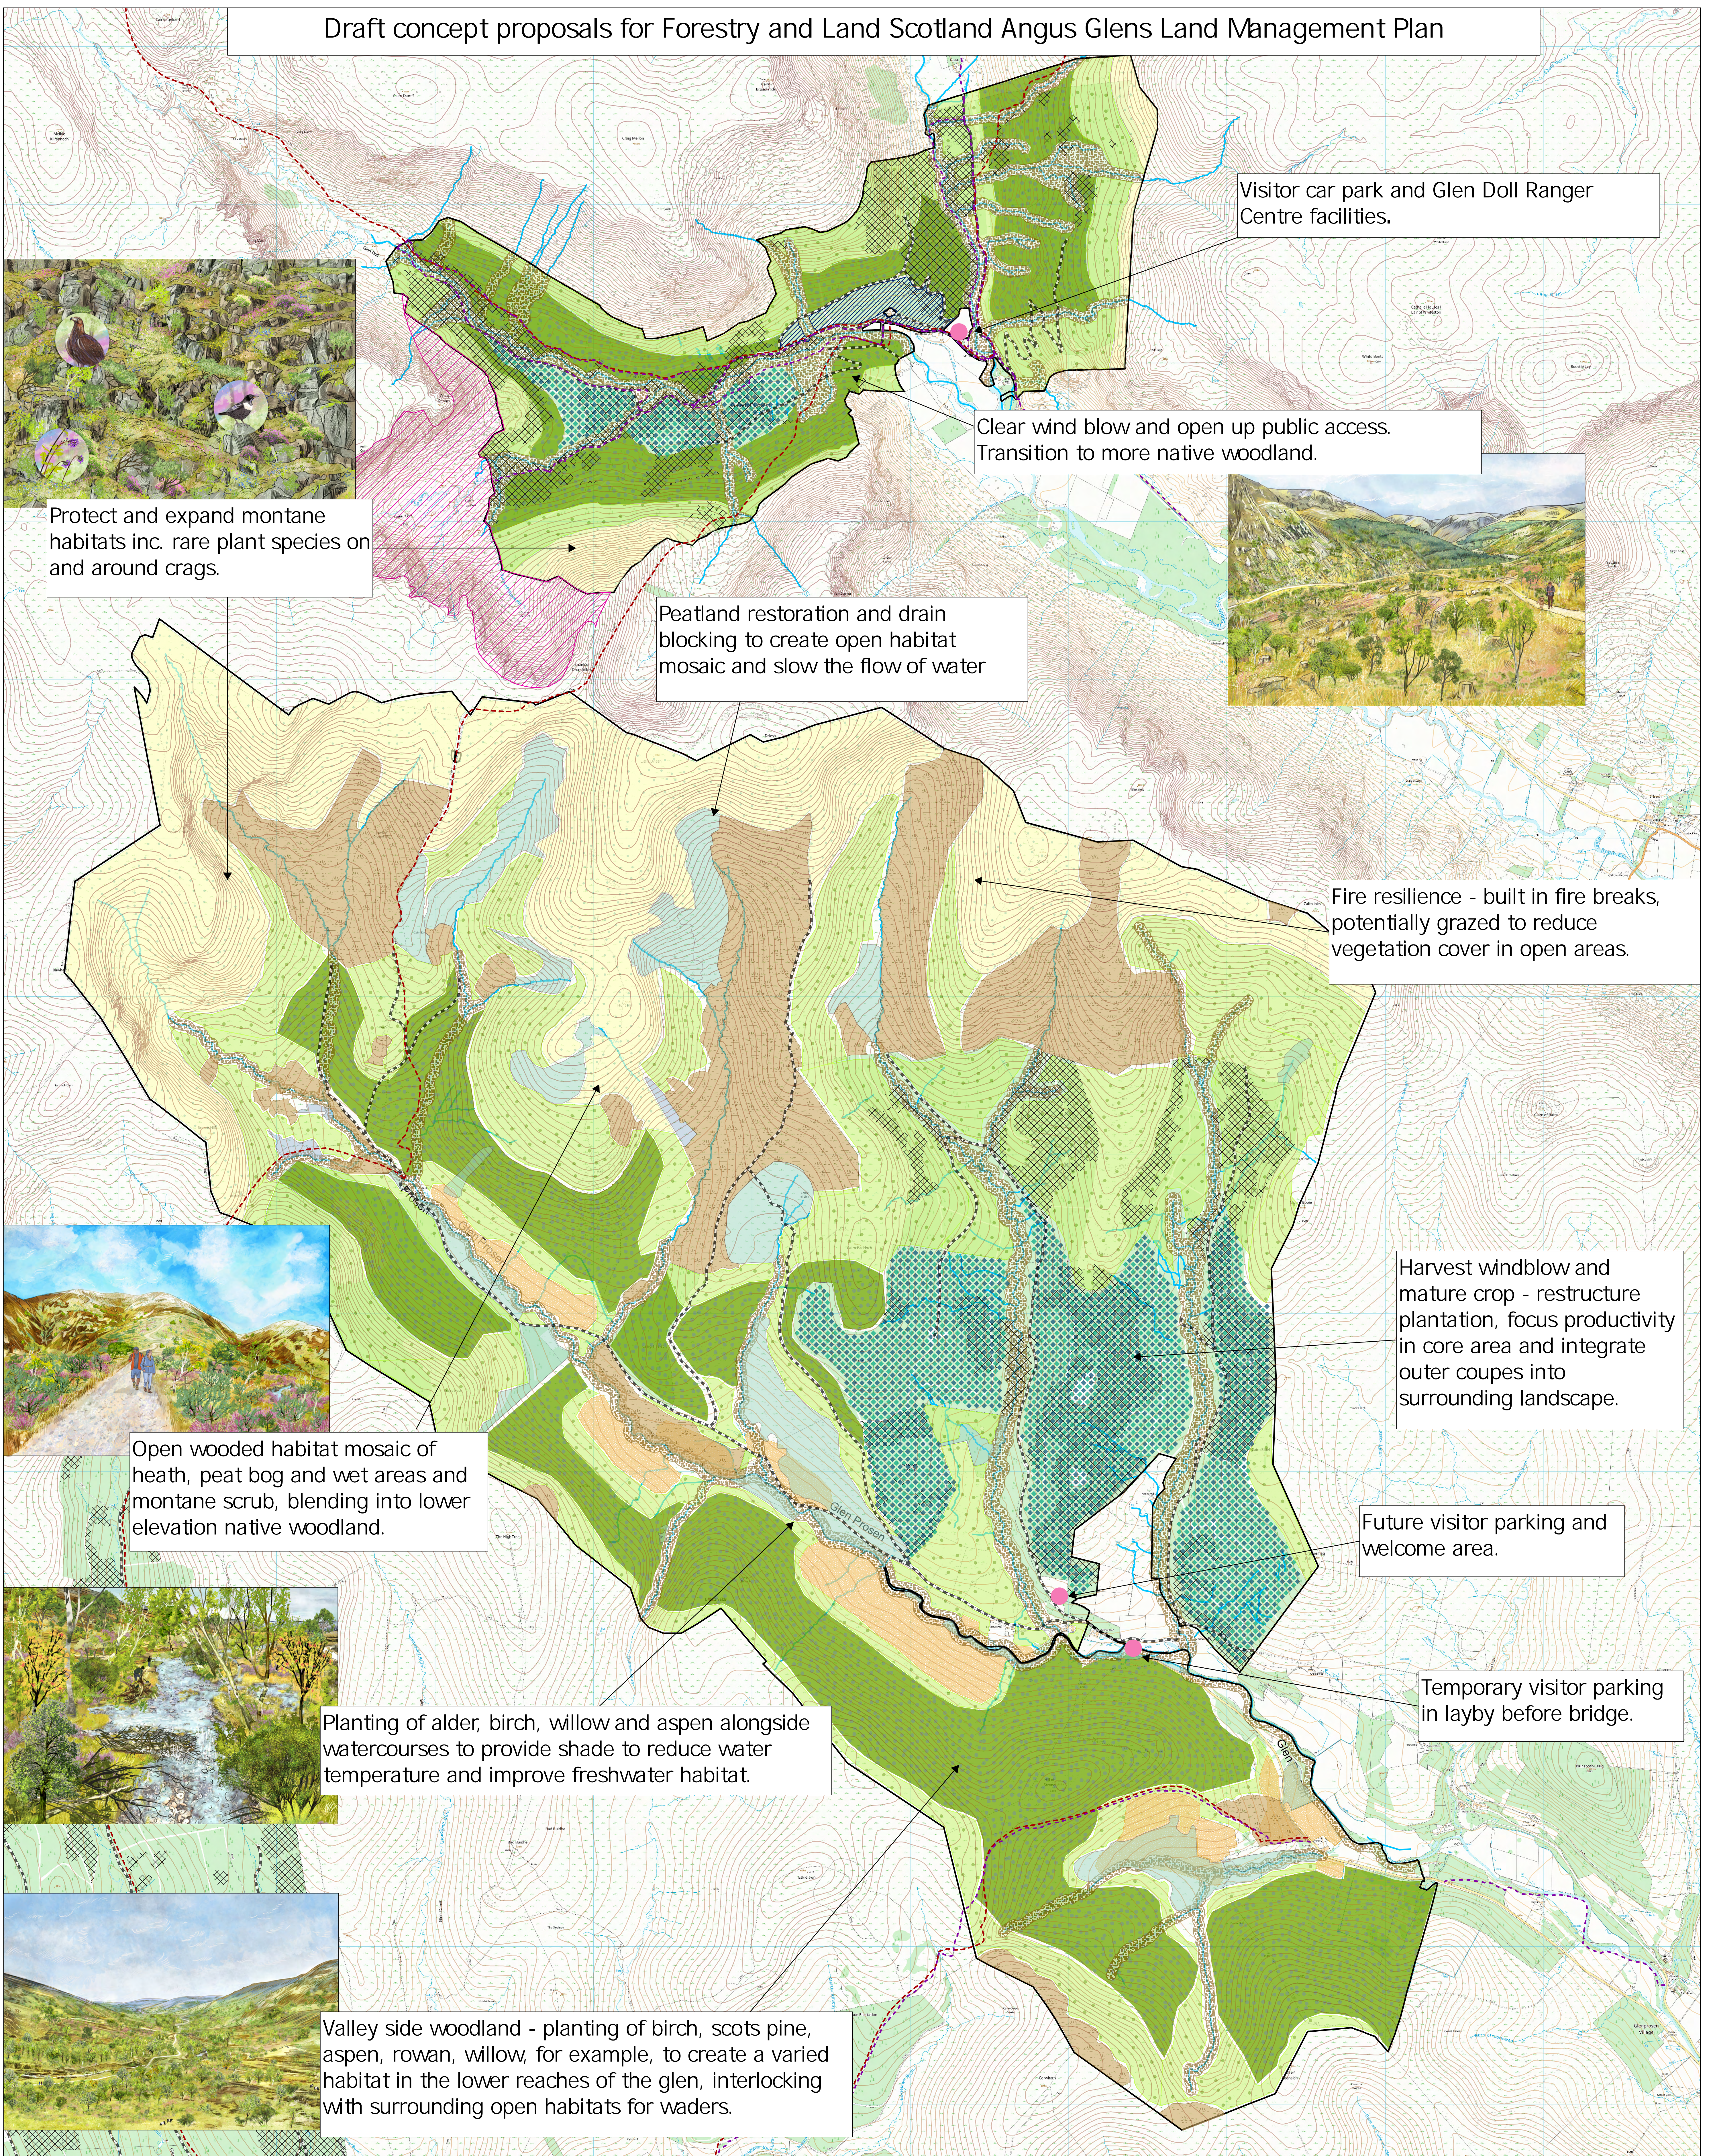

Draft concept proposals for Forestry and Land Scotland Angus Glens Land Management Plan

Legend

- Forest Roads
- ▨ Long Term Retention
- ▨ Productive Conifer Plantation
- ▨ Montane Habitat Mosaic
- ▨ Upland Flush Fen & Swamp
- ▨ Fen, Marsh & Swamp
- ▨ Peatland Habitat Mosaic
- ▨ Storm Arven Windblow
- National Forest & Land Boundary
- ▨ Riparian Woodland
- ▨ Wading Birds Habitat
- ▨ Open Wooded Habitat
- ▨ Valley Side Woodland
- Watercourses
- ScotWays Rights of Way
- Core Paths
- ▨ National Nature Reserves

0 0.5 1 2 3 4 Kilometers