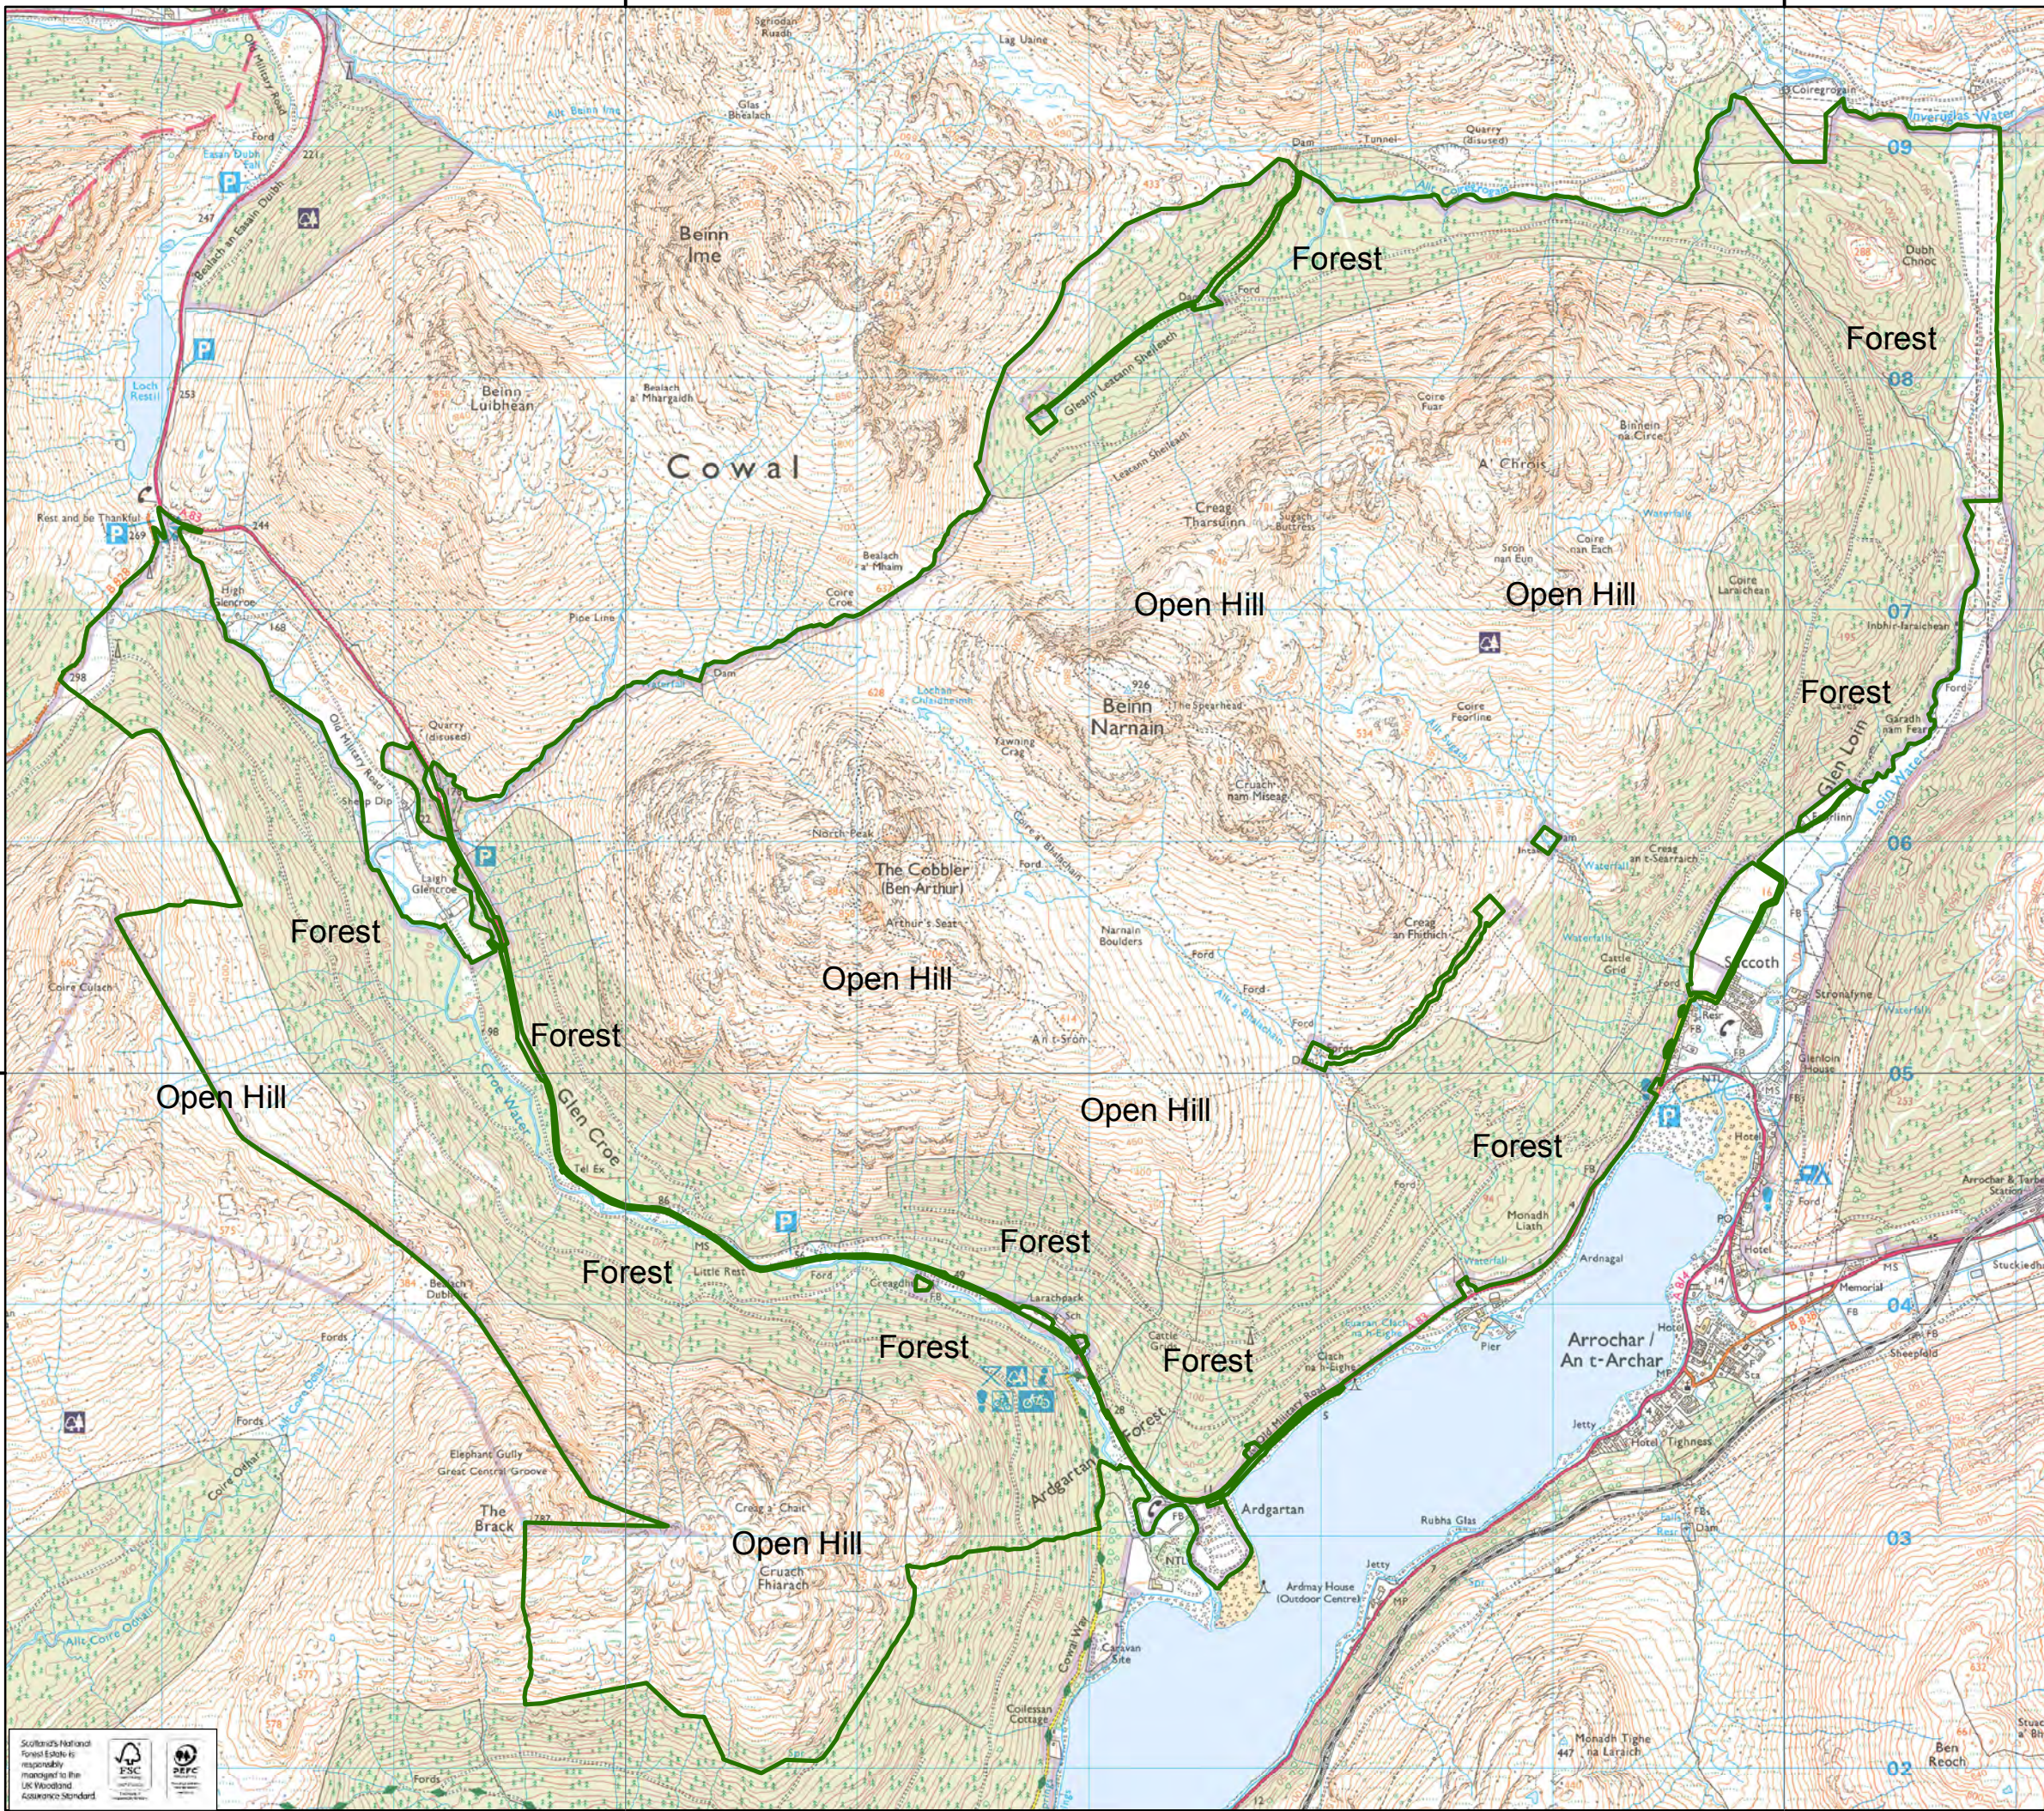

225000 000000

230000 000000

Glen Croe Land Management Plan

M2: Setting

Legend

 Glen Croe Land Management Plan (LMP) Area

705000 000000