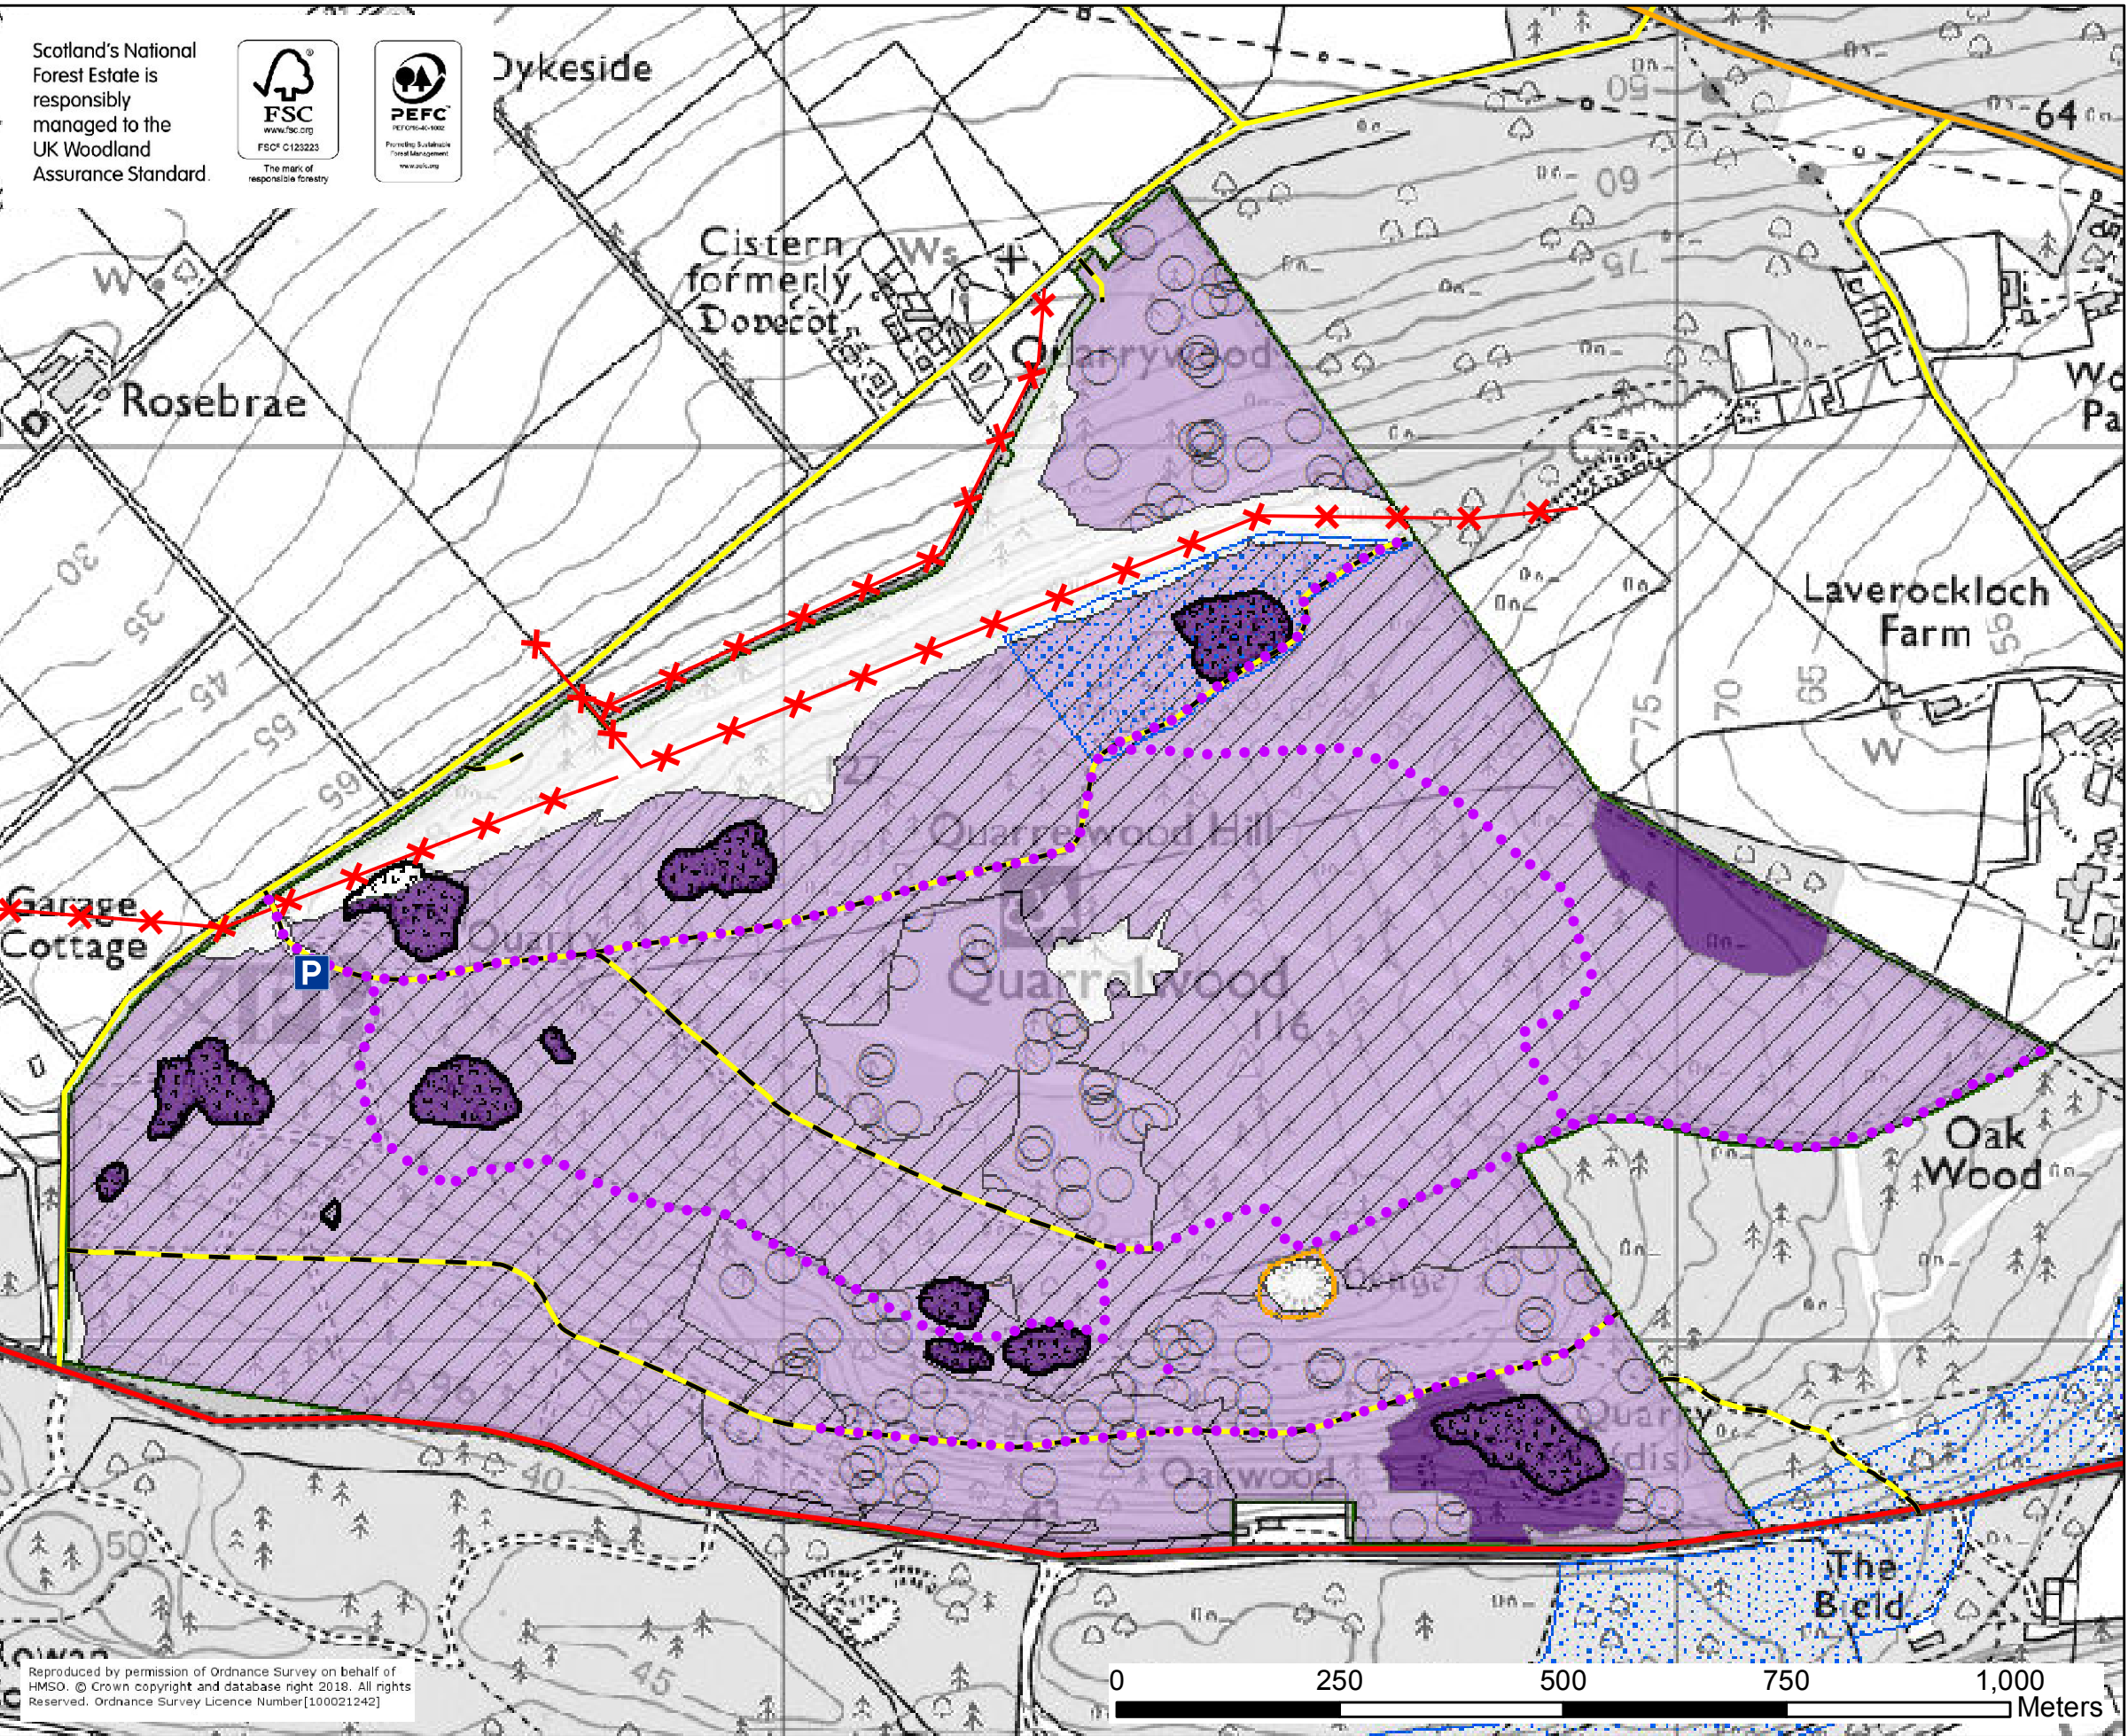

## Moray & Aberdeenshire Forest District Quarrelwood

### Map 5 Management

O.S. Grid Ref NJ 174 634

Date July 2018

Scale 1:7,500 @ A3

- P** Car park
- Recreation route
- Forest road
- Quarry
- Scheduled monument
- SSSI
- Group shelterwood
- Irregular shelterwood
- Group selection
- Long term retention
- Open