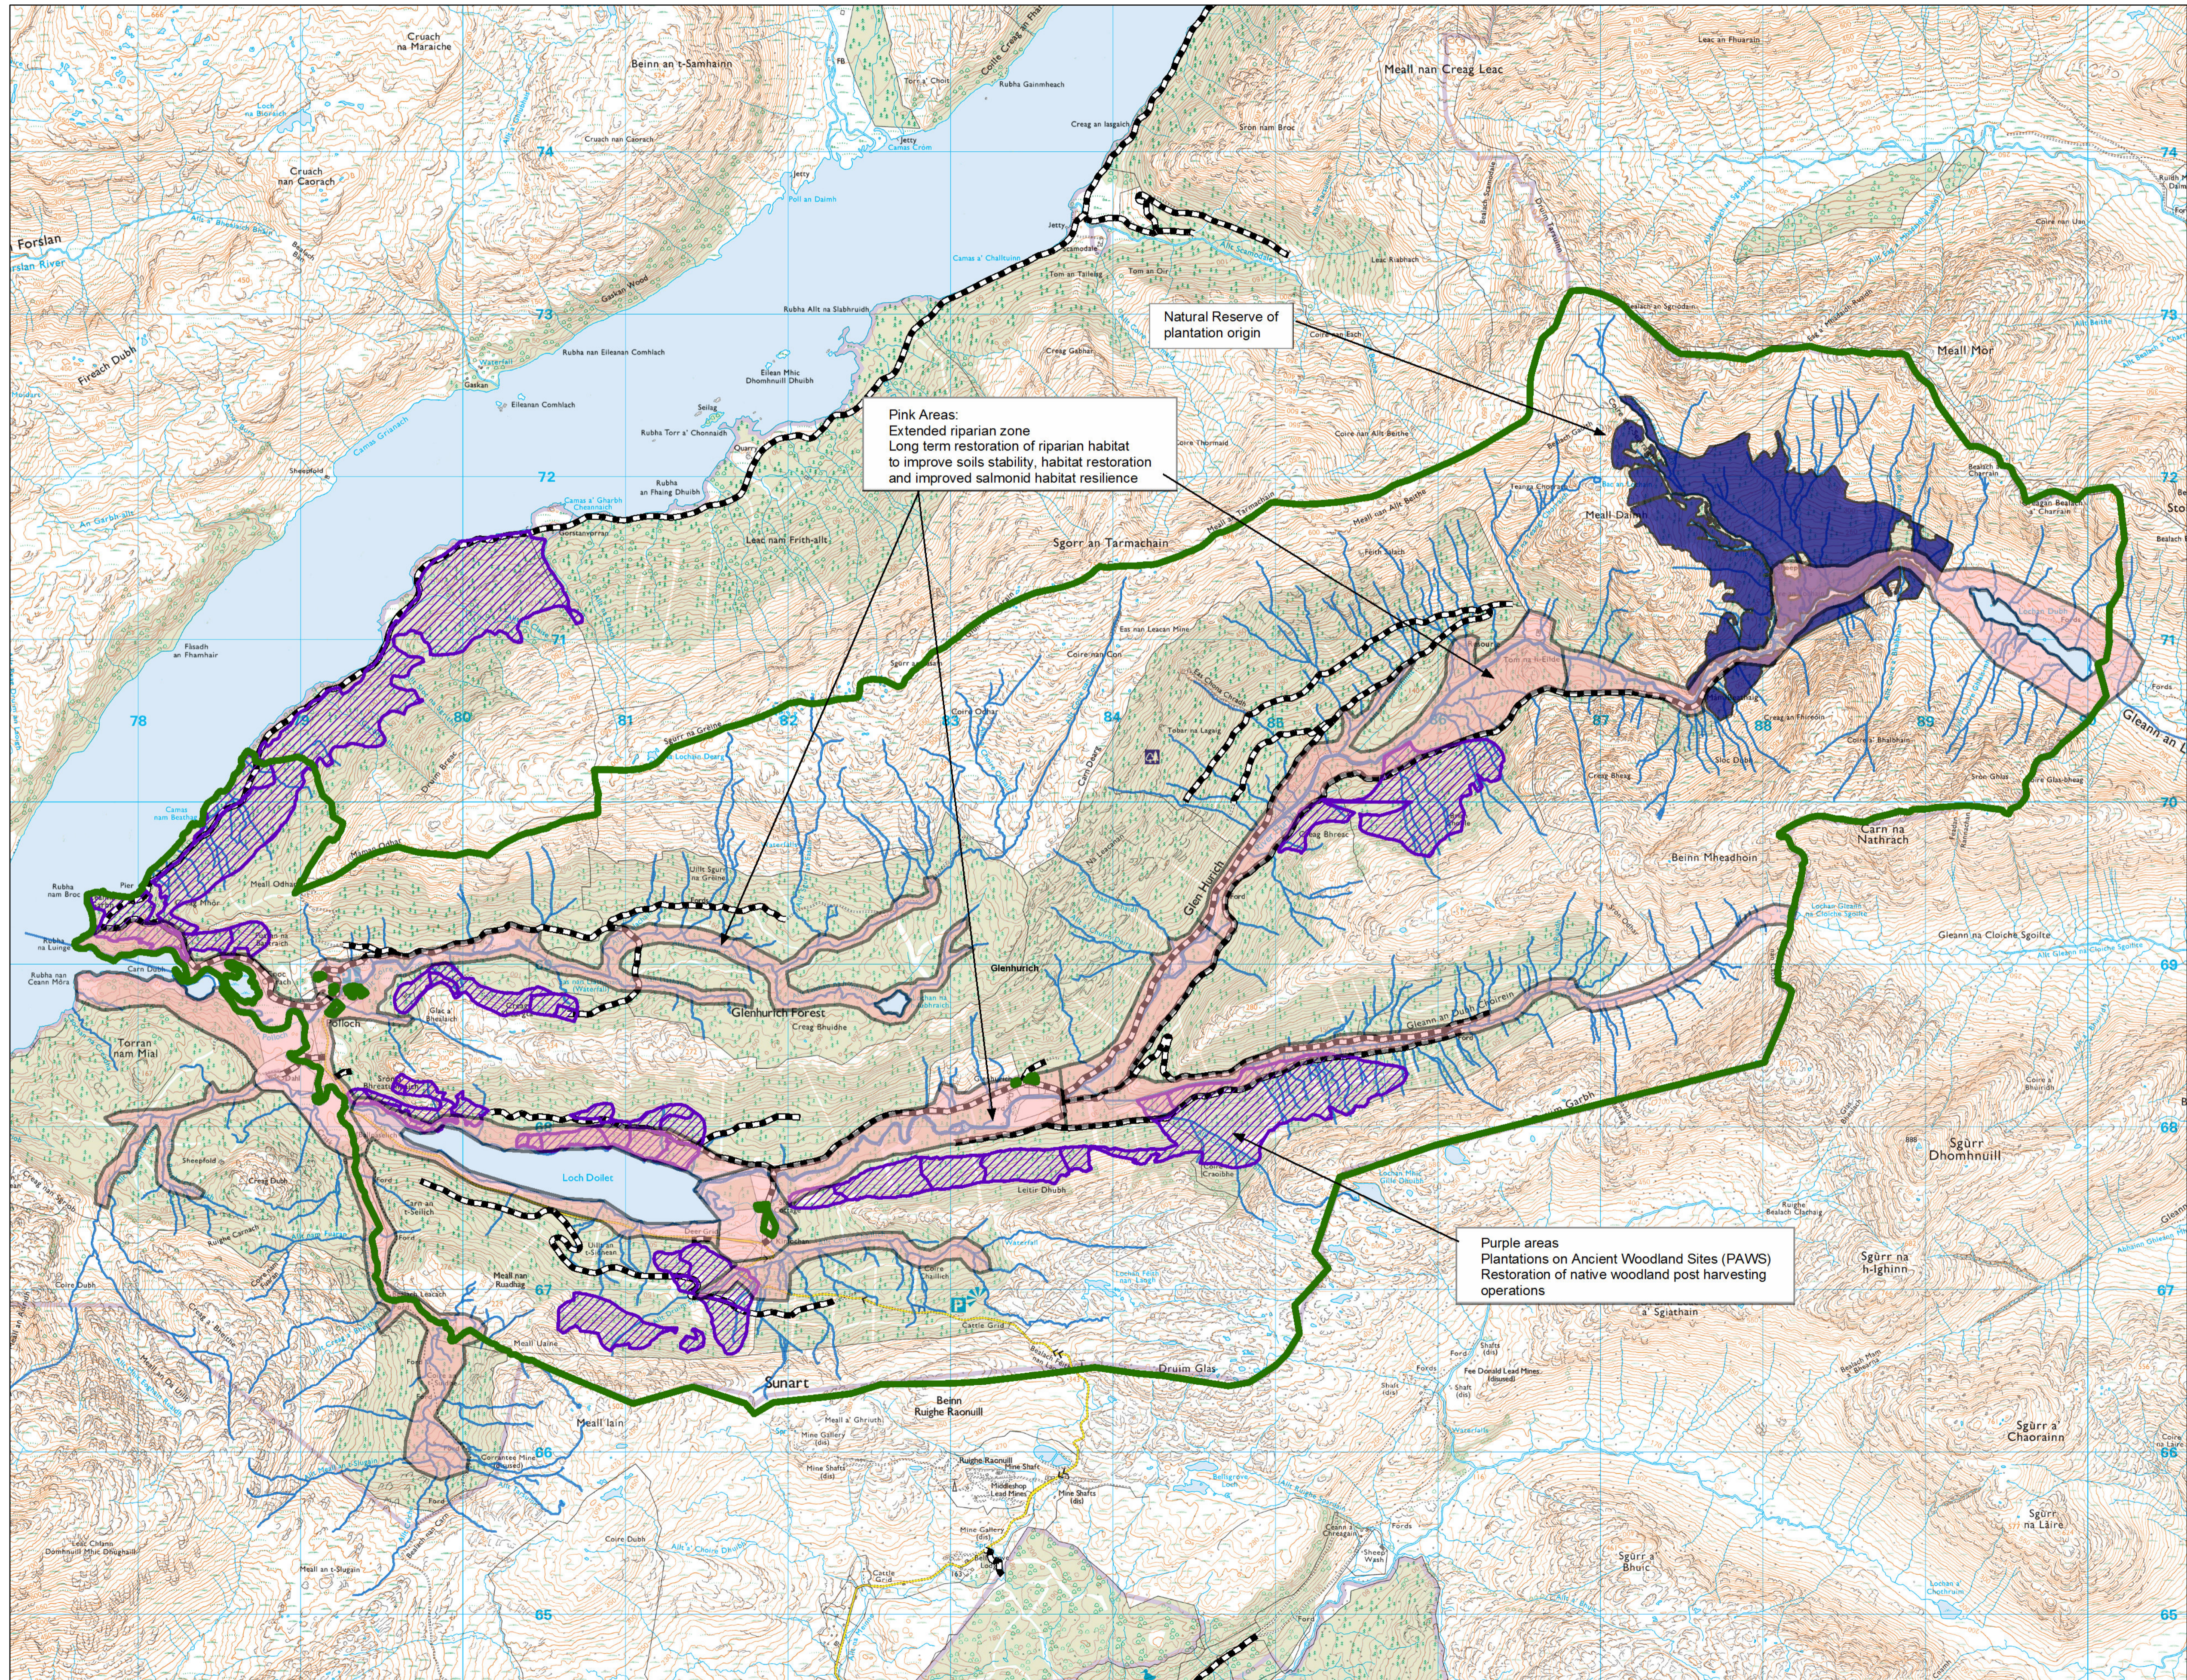

Natural reserve, PAWS&riparian

Author: Catriona MacIennan

Scale @ A1: 1:20,000

Date: 01/11/2022

Legend

Blocks

- Blocks
- riparian_units_v5
- PAWS_only4
- Natural Reserves

Forest Roads

- Forest Roads
- Watercourses

Reproduced by permission of Ordnance Survey on behalf of HMSO.
 © Crown copyright and database right 2022. All rights reserved.
 Ordnance Survey Licence number 100024925.
 © Getmapping Plc and Bluesky International Limited 2022.