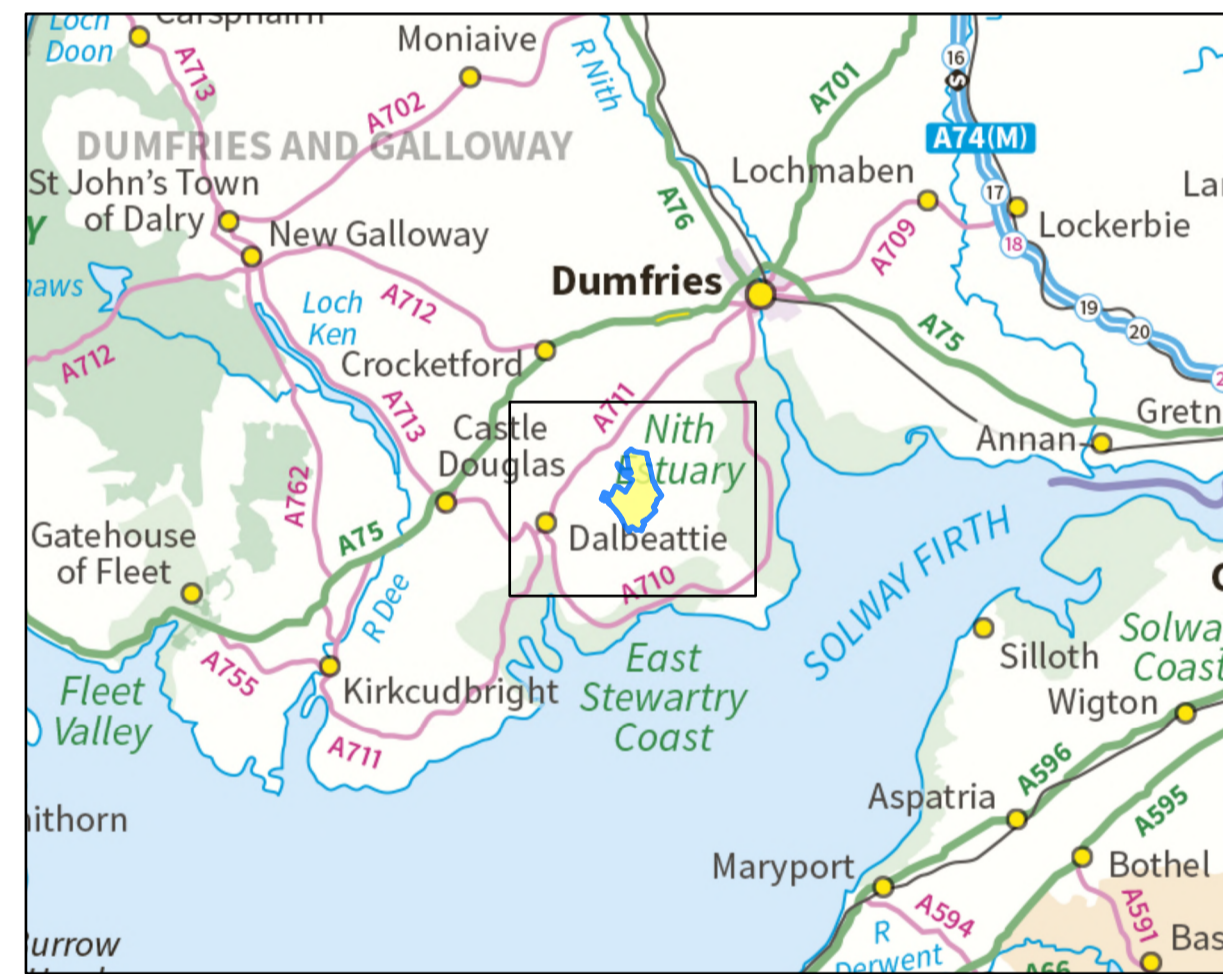

Plascow LMP 2024-2034

Map 1: Location

Author: David.Darroch

Scale @ A1: 1:25,000

Date: 11/09/2024

Legend

- Plascow Land
- Management Plan area

Reproduced by permission of Ordnance Survey on behalf of HMSO. © Crown copyright and database right [2024]. All rights reserved. Ordnance Survey Licence number [100024925]. © Getmapping Plc and Bluesky International Limited 2024.