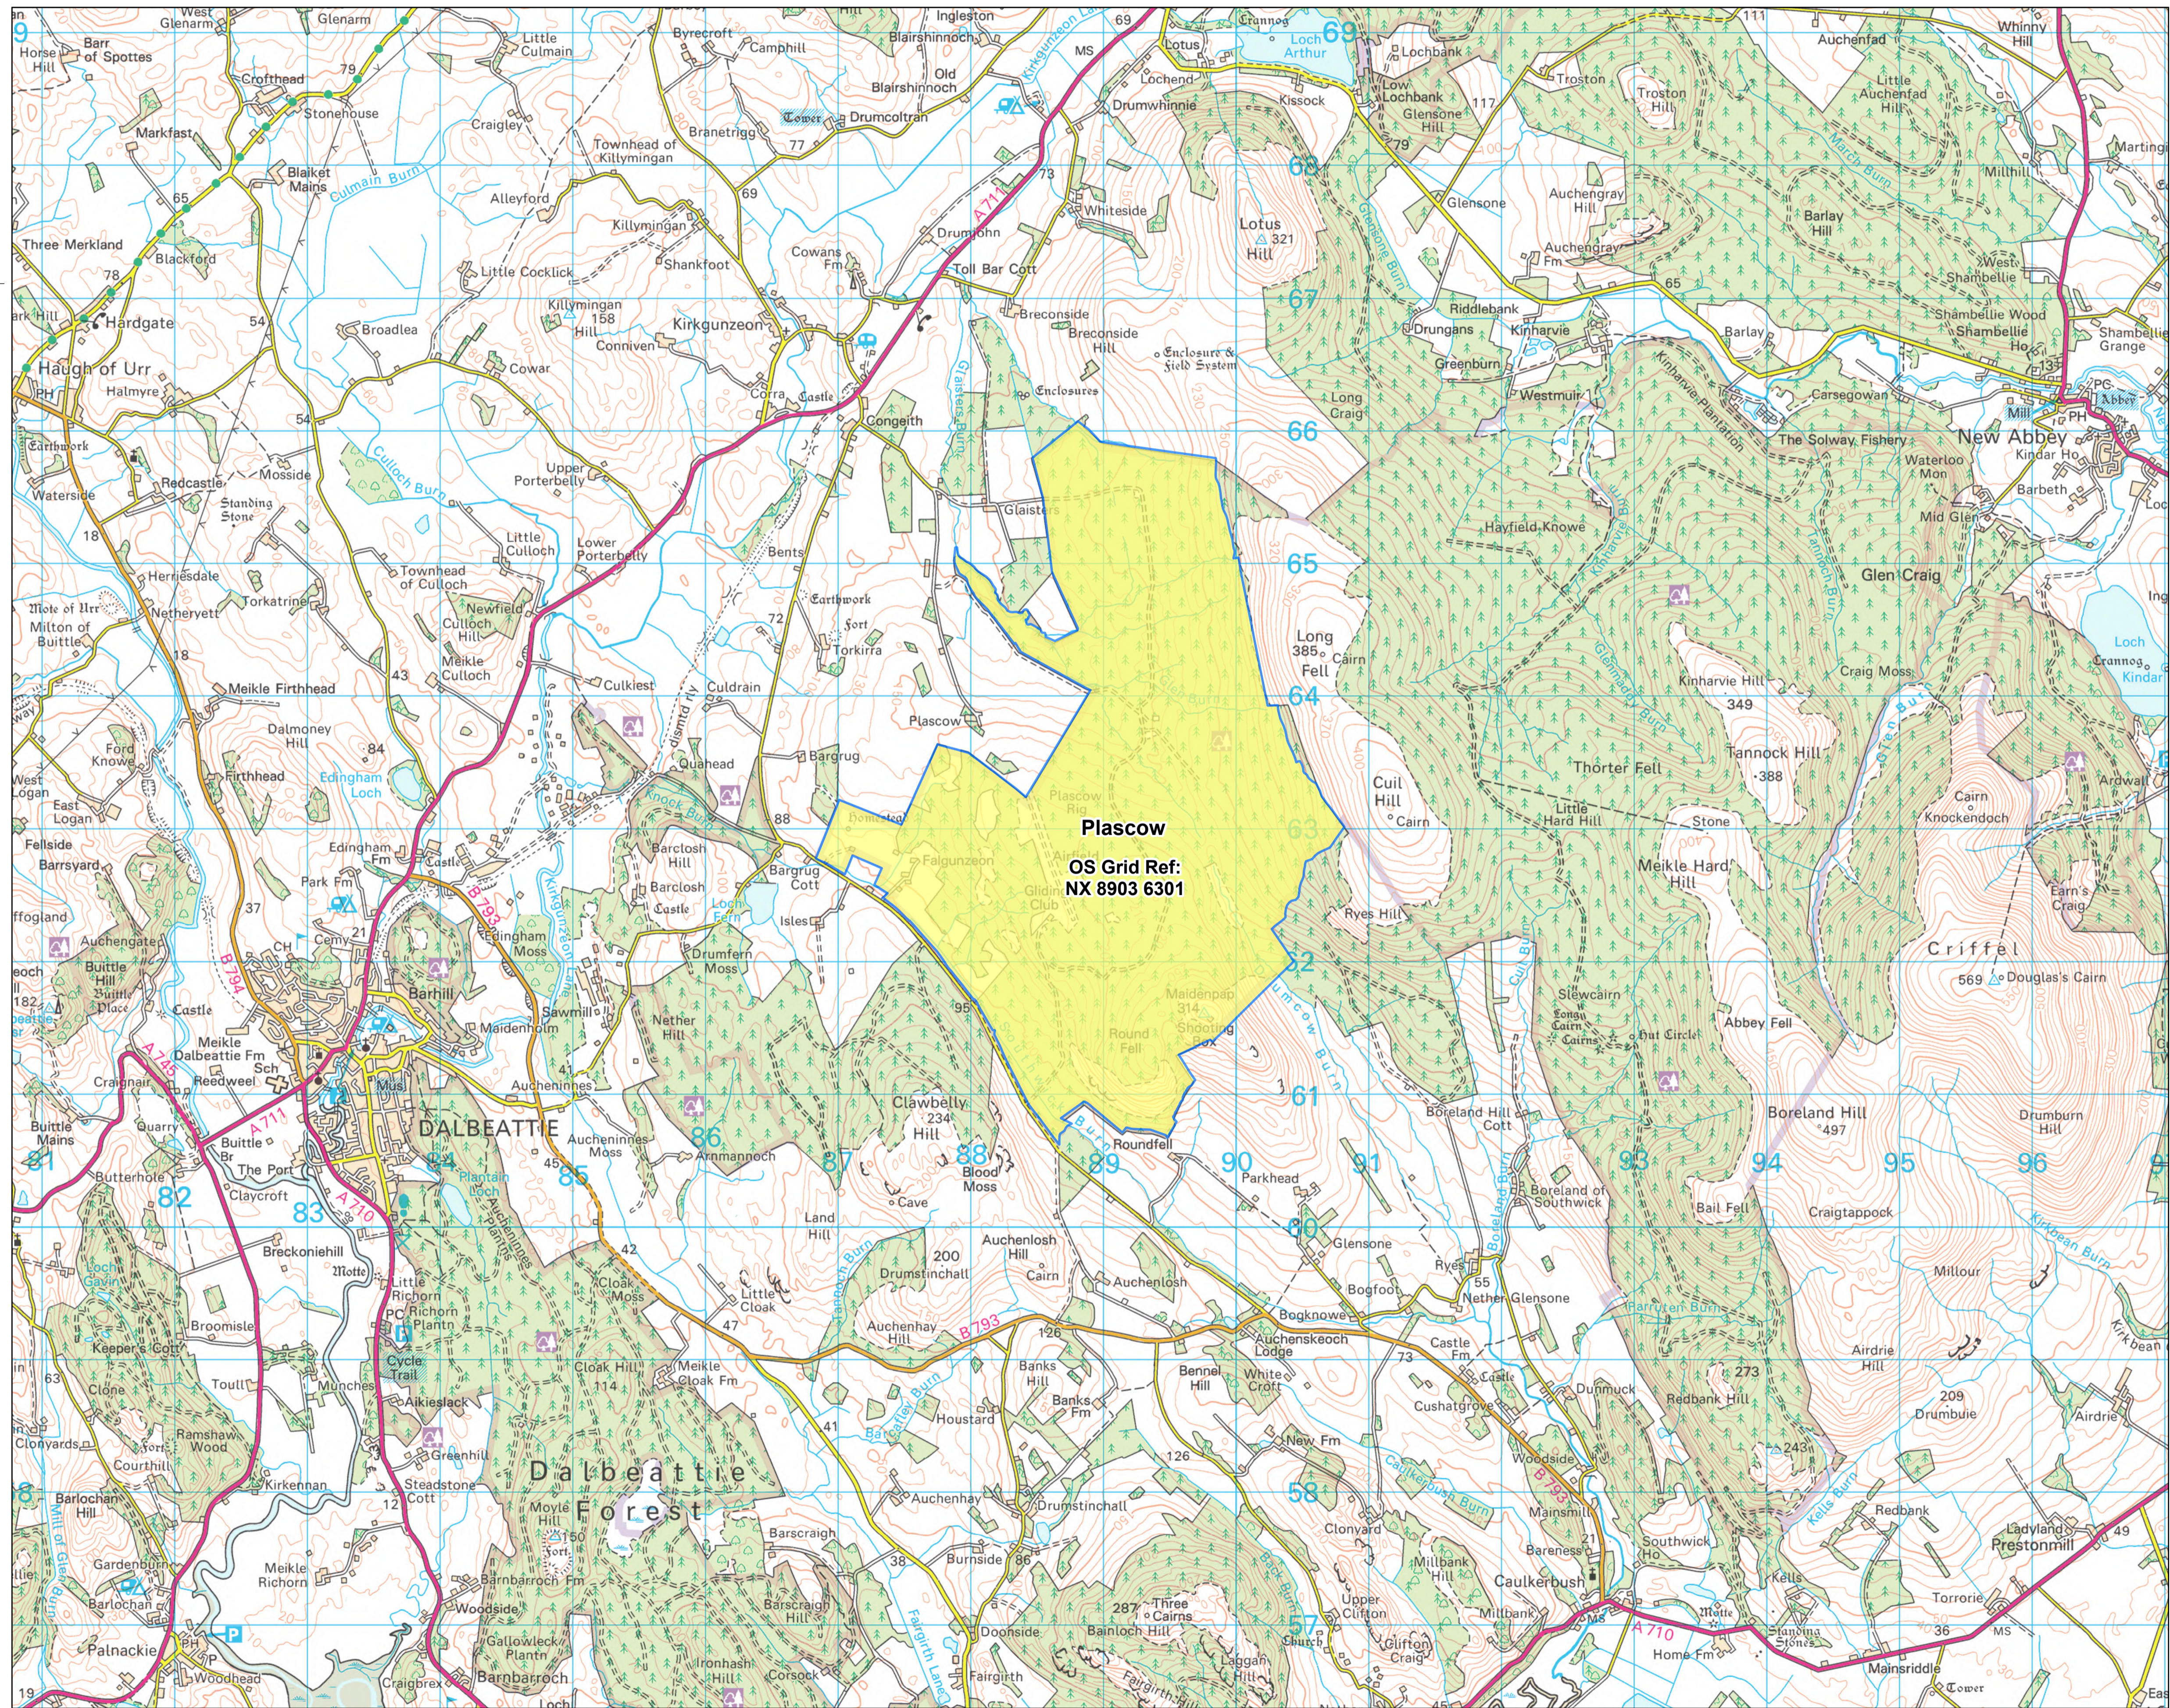

Plascow LMP 2024-2034

Map 1: Location

Author: David.Darroch

Scale @ A1: 1:25,000

Date: 11/09/2024

Legend

- Plascow Land
- Management Plan area

Reproduced by permission of Ordnance Survey on behalf of HMSO. © Crown copyright and database right [2024]. All rights reserved. Ordnance Survey Licence number [100024925]. © Getmapping Plc and Bluesky International Limited 2024.

Declaration by FLS as an Operator. All timber arising from the FLS National Forests and Land represents a negligible risk under EUTR (No 995/210).

Scotland's National Forest Estate is responsibly managed to the UK Woodland Assurance Standard.