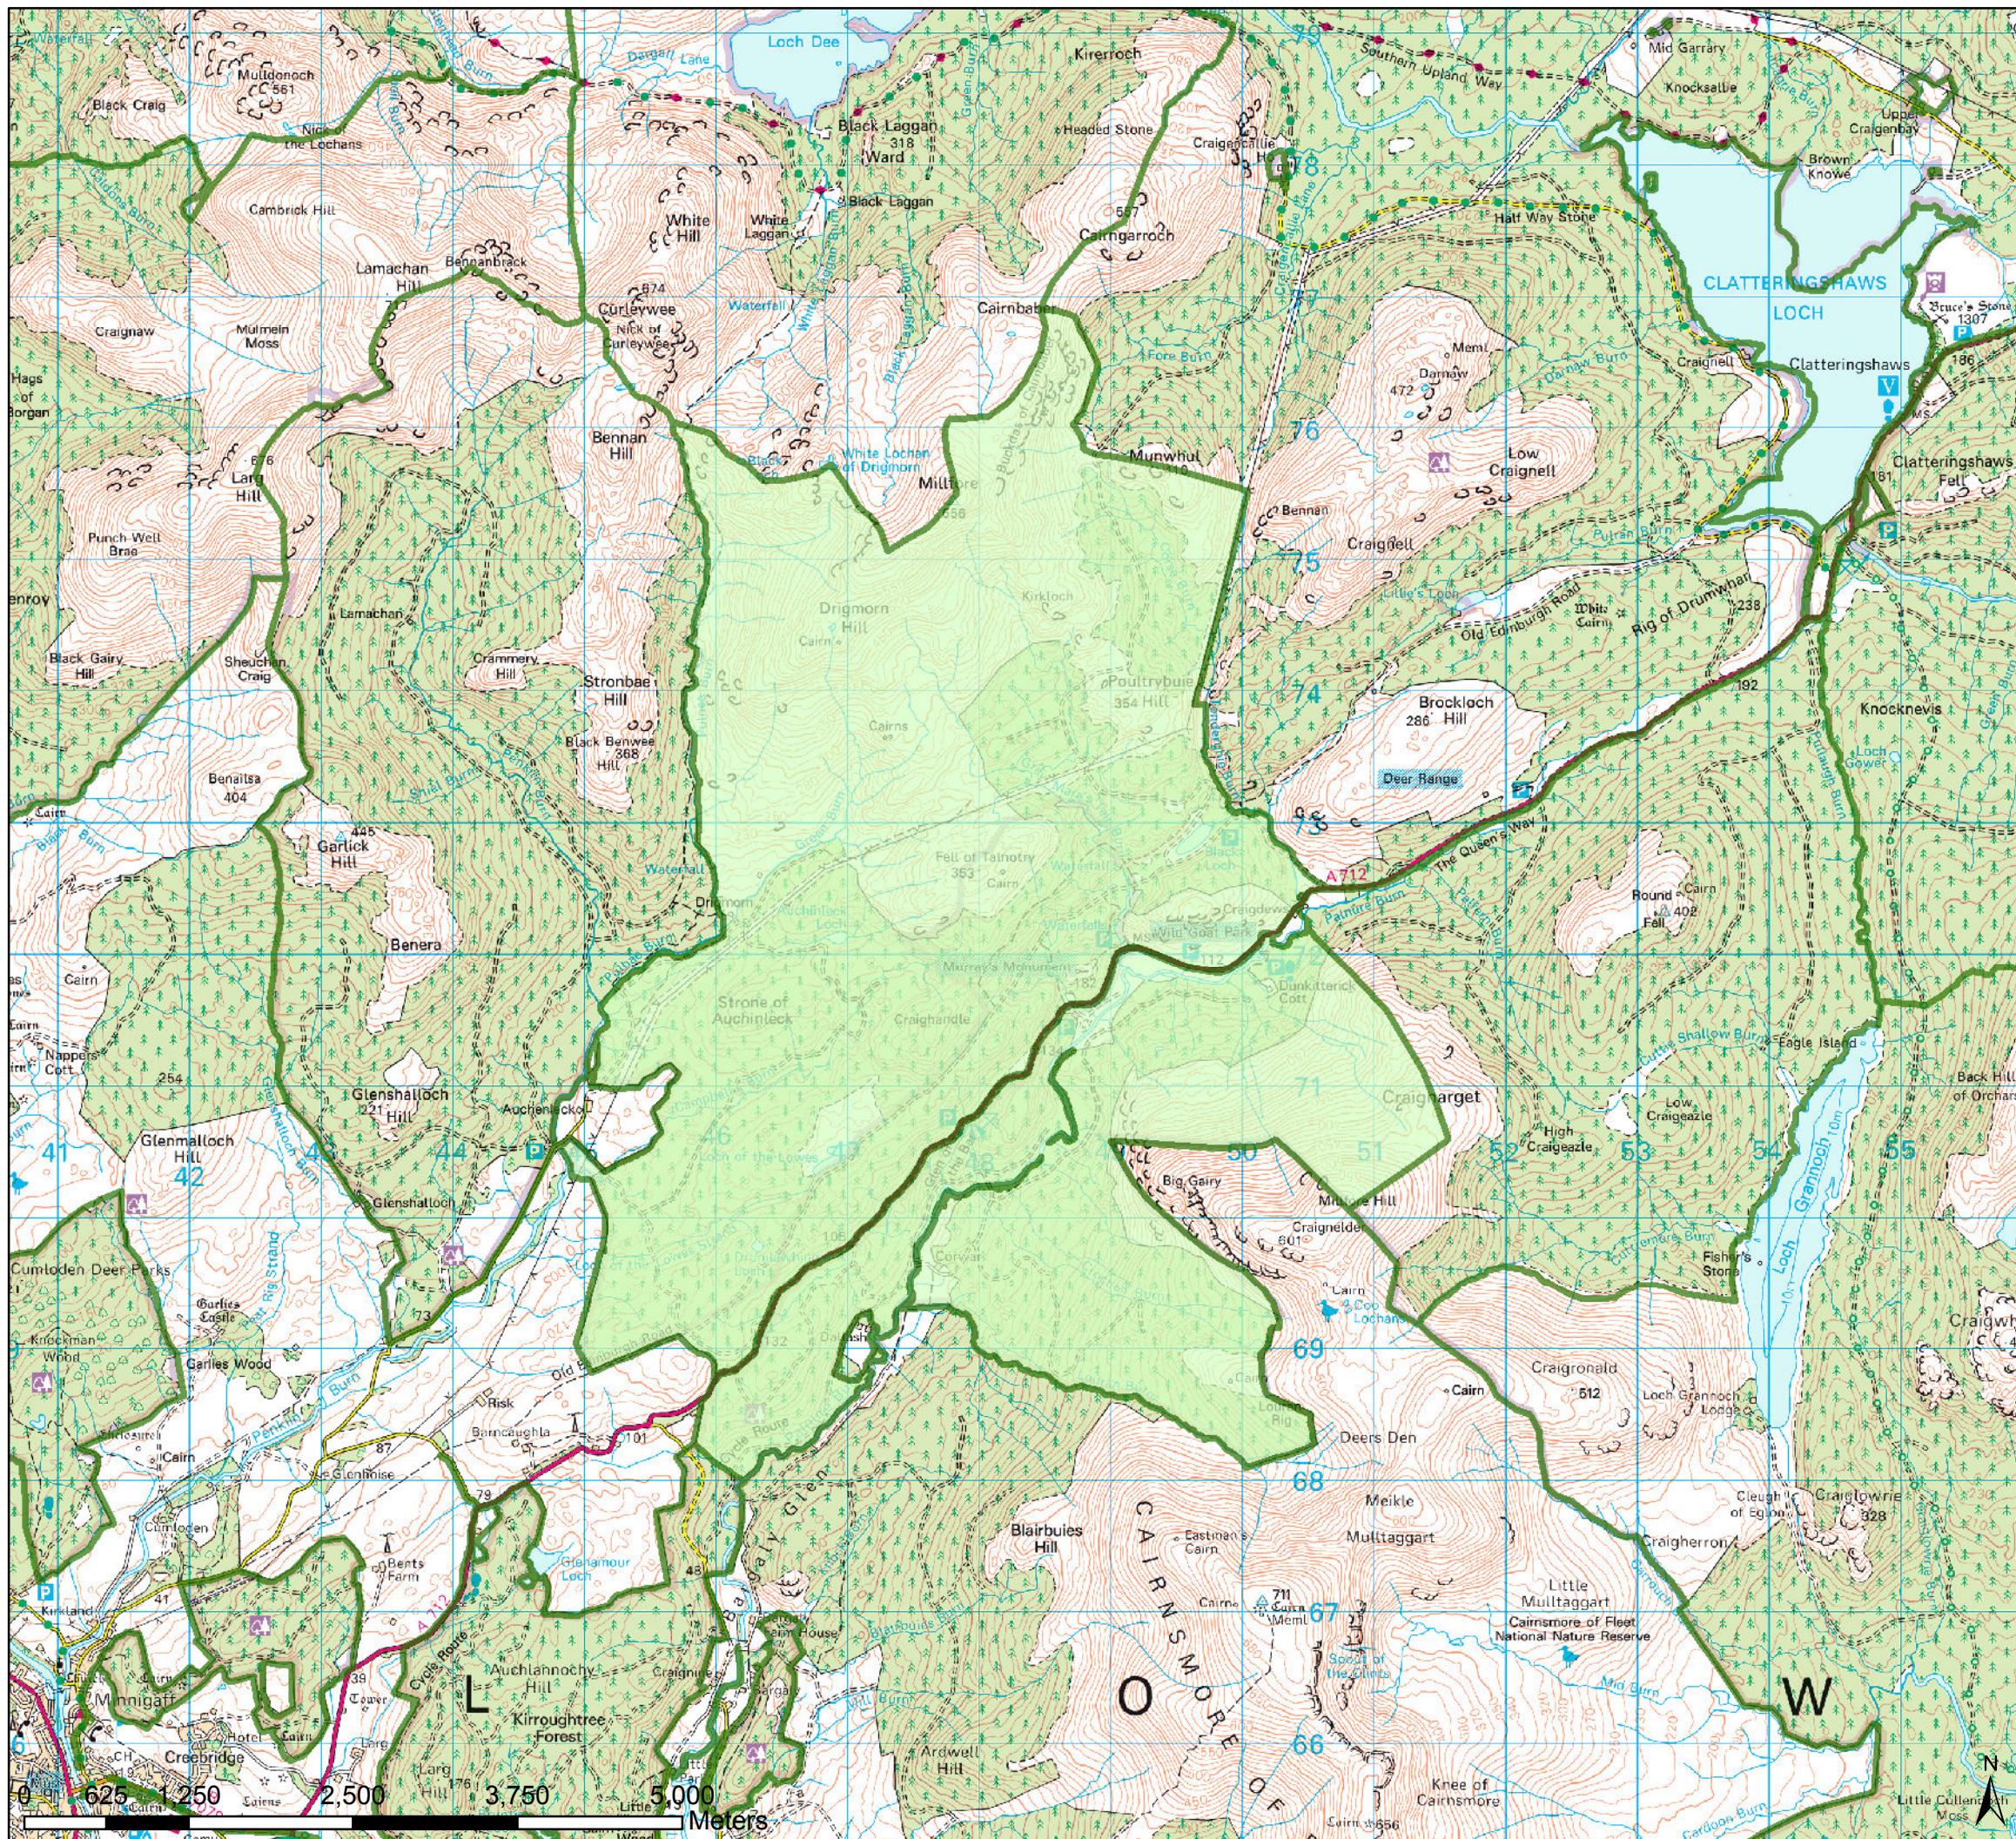

Galloway Forest District

Queensway Land Management Plan

Location Map

Scale @ A3 : 1:50,000

Date: 03 July 2018

Legend

-  Queensway land management plan area
-  FC Blocks

Scotland's National Forest Estate is responsibly managed to the UK Woodland Assurance Standard.