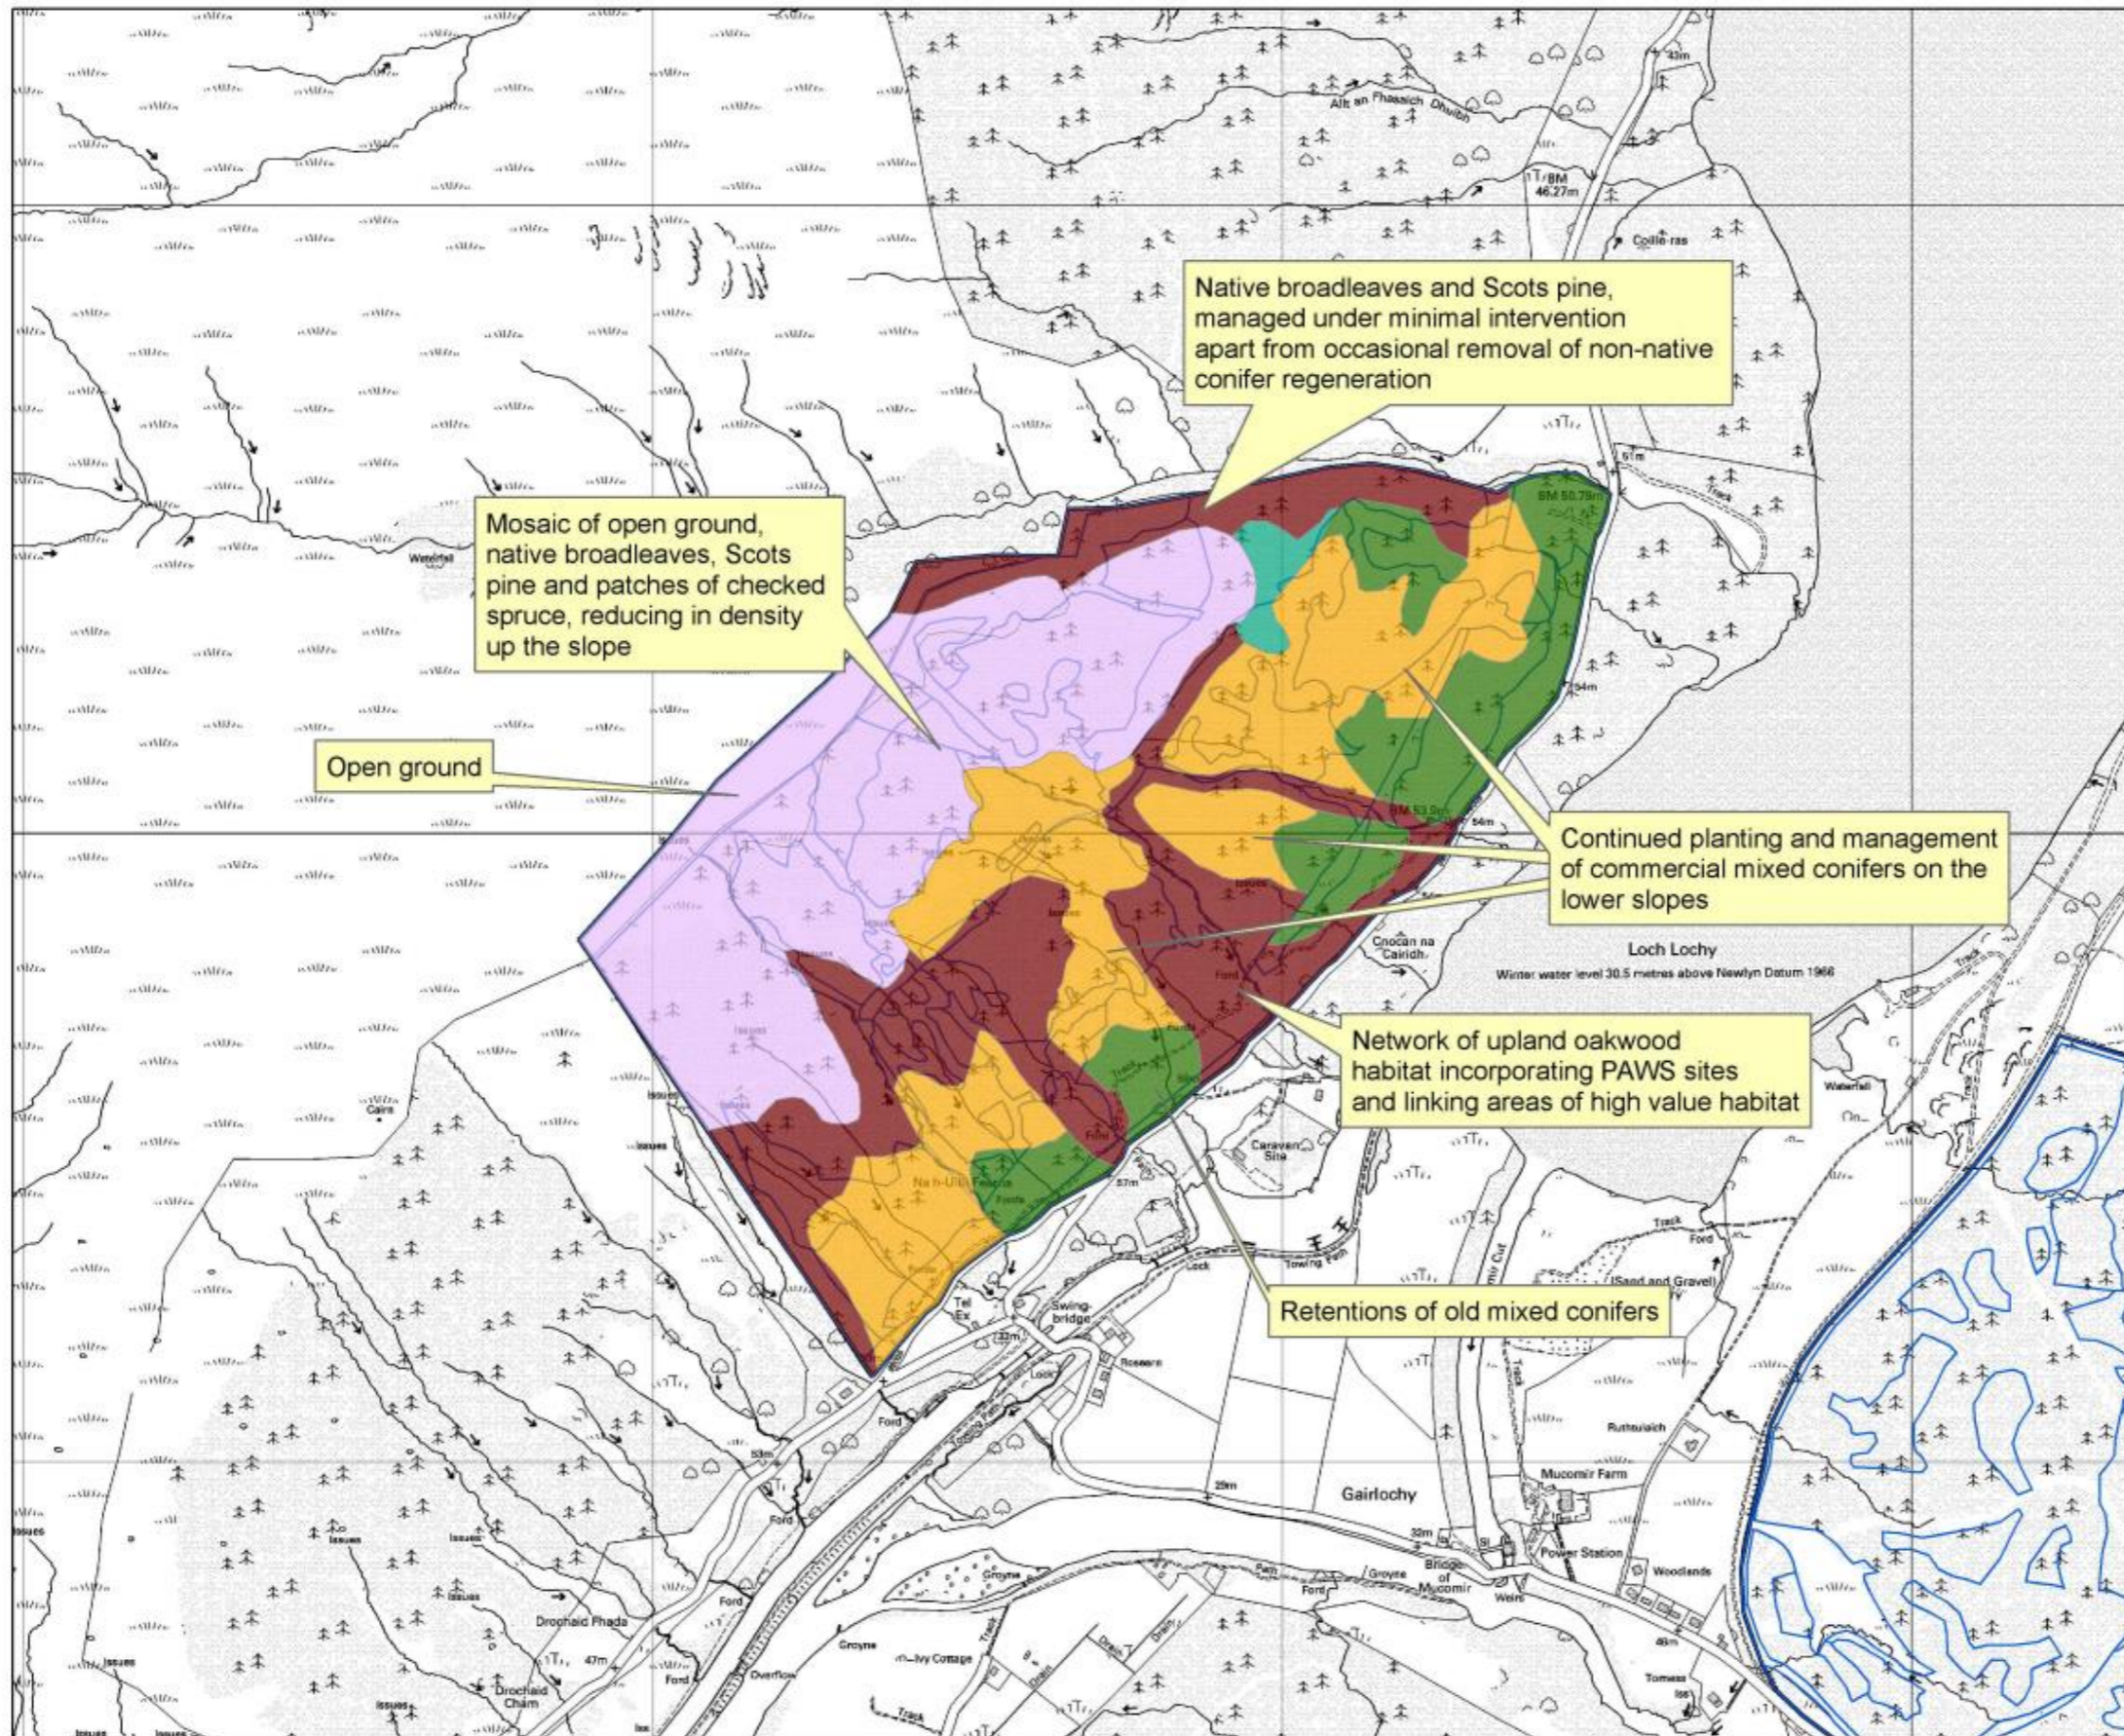

Coimisean na Coilltearachd Alba
Forestry Commission Scotland

Lochaber Forest District

Date: 09/09/2008

Gairloch Forest Future Habitat Map

Key

- Larch and evergreen conifers
- Douglas fir and Norway spruce
- Native woodland
- Open
- Scots pine

1:10,000