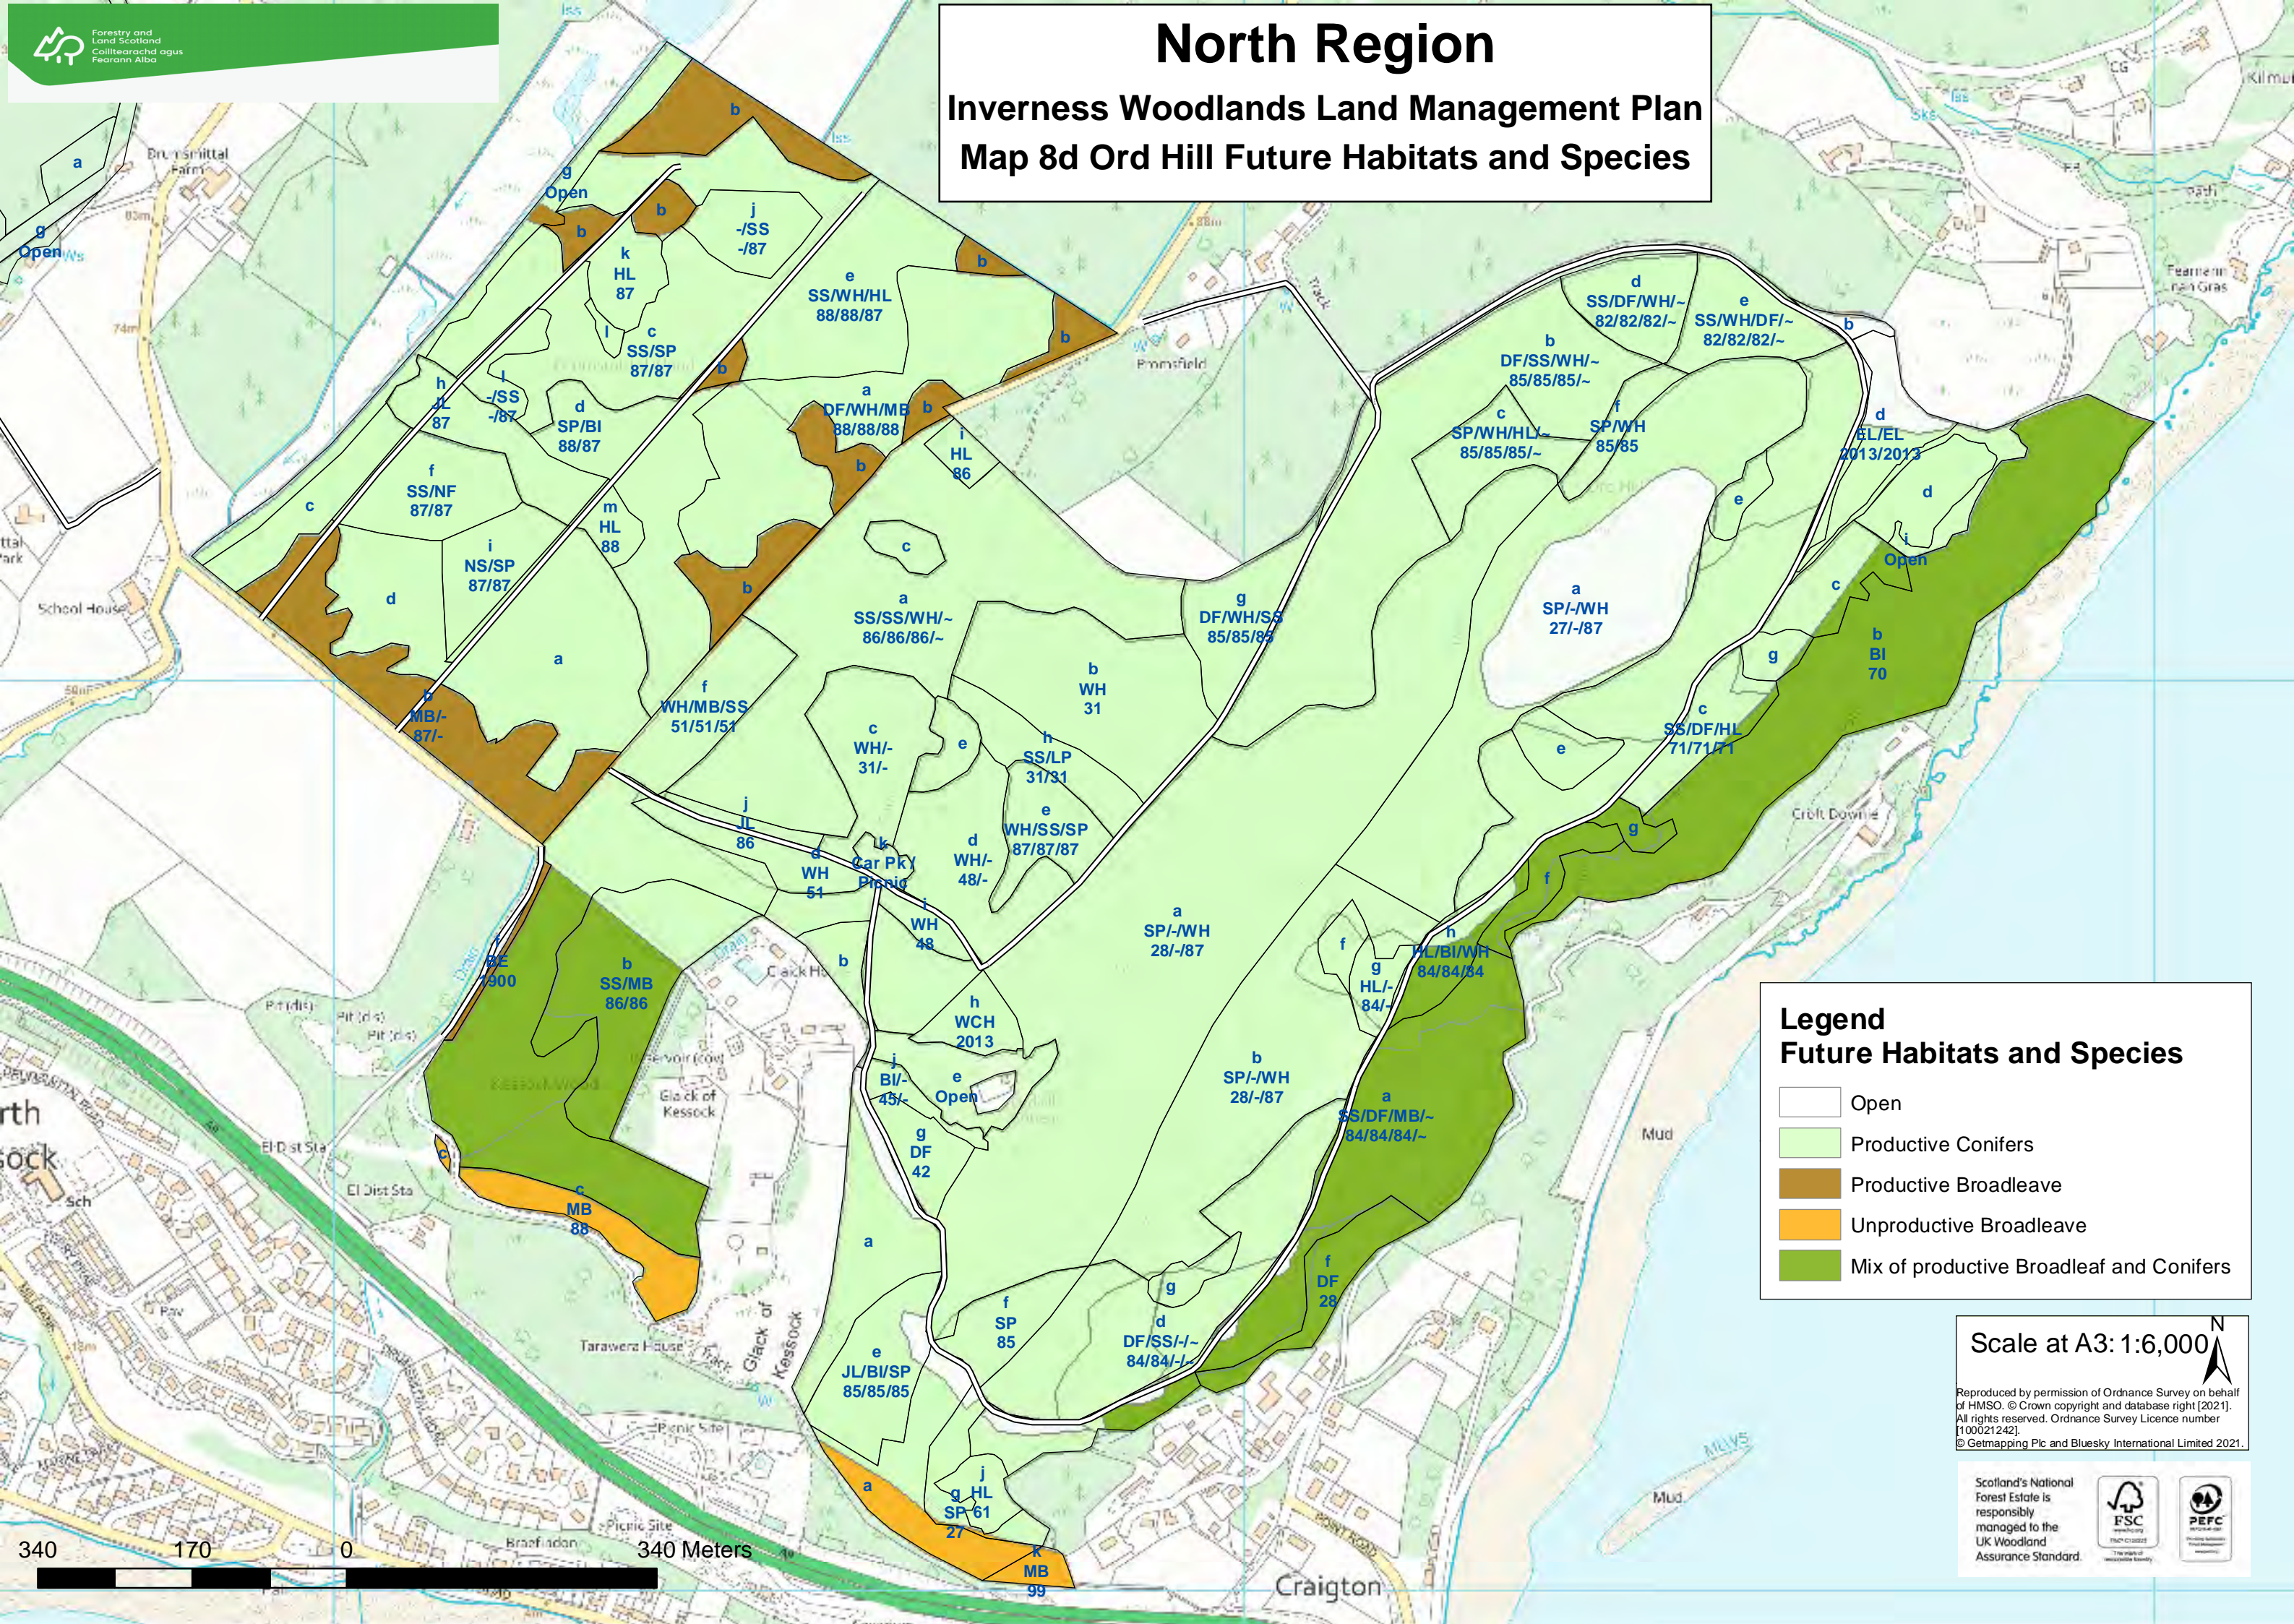

North Region

Inverness Woodlands Land Management Plan

Map 8d Ord Hill Future Habitats and Species

Legend
Future Habitats and Species

- Open
- Productive Conifers
- Productive Broadleaf
- Unproductive Broadleaf
- Mix of productive Broadleaf and Conifers

Scale at A3: 1:6,000

Reproduced by permission of Ordnance Survey on behalf of HMSO. © Crown copyright and database right (2021). All rights reserved. Ordnance Survey Licence number 100021242.
© Getmapping Plc and Bluesky International Limited 2021.