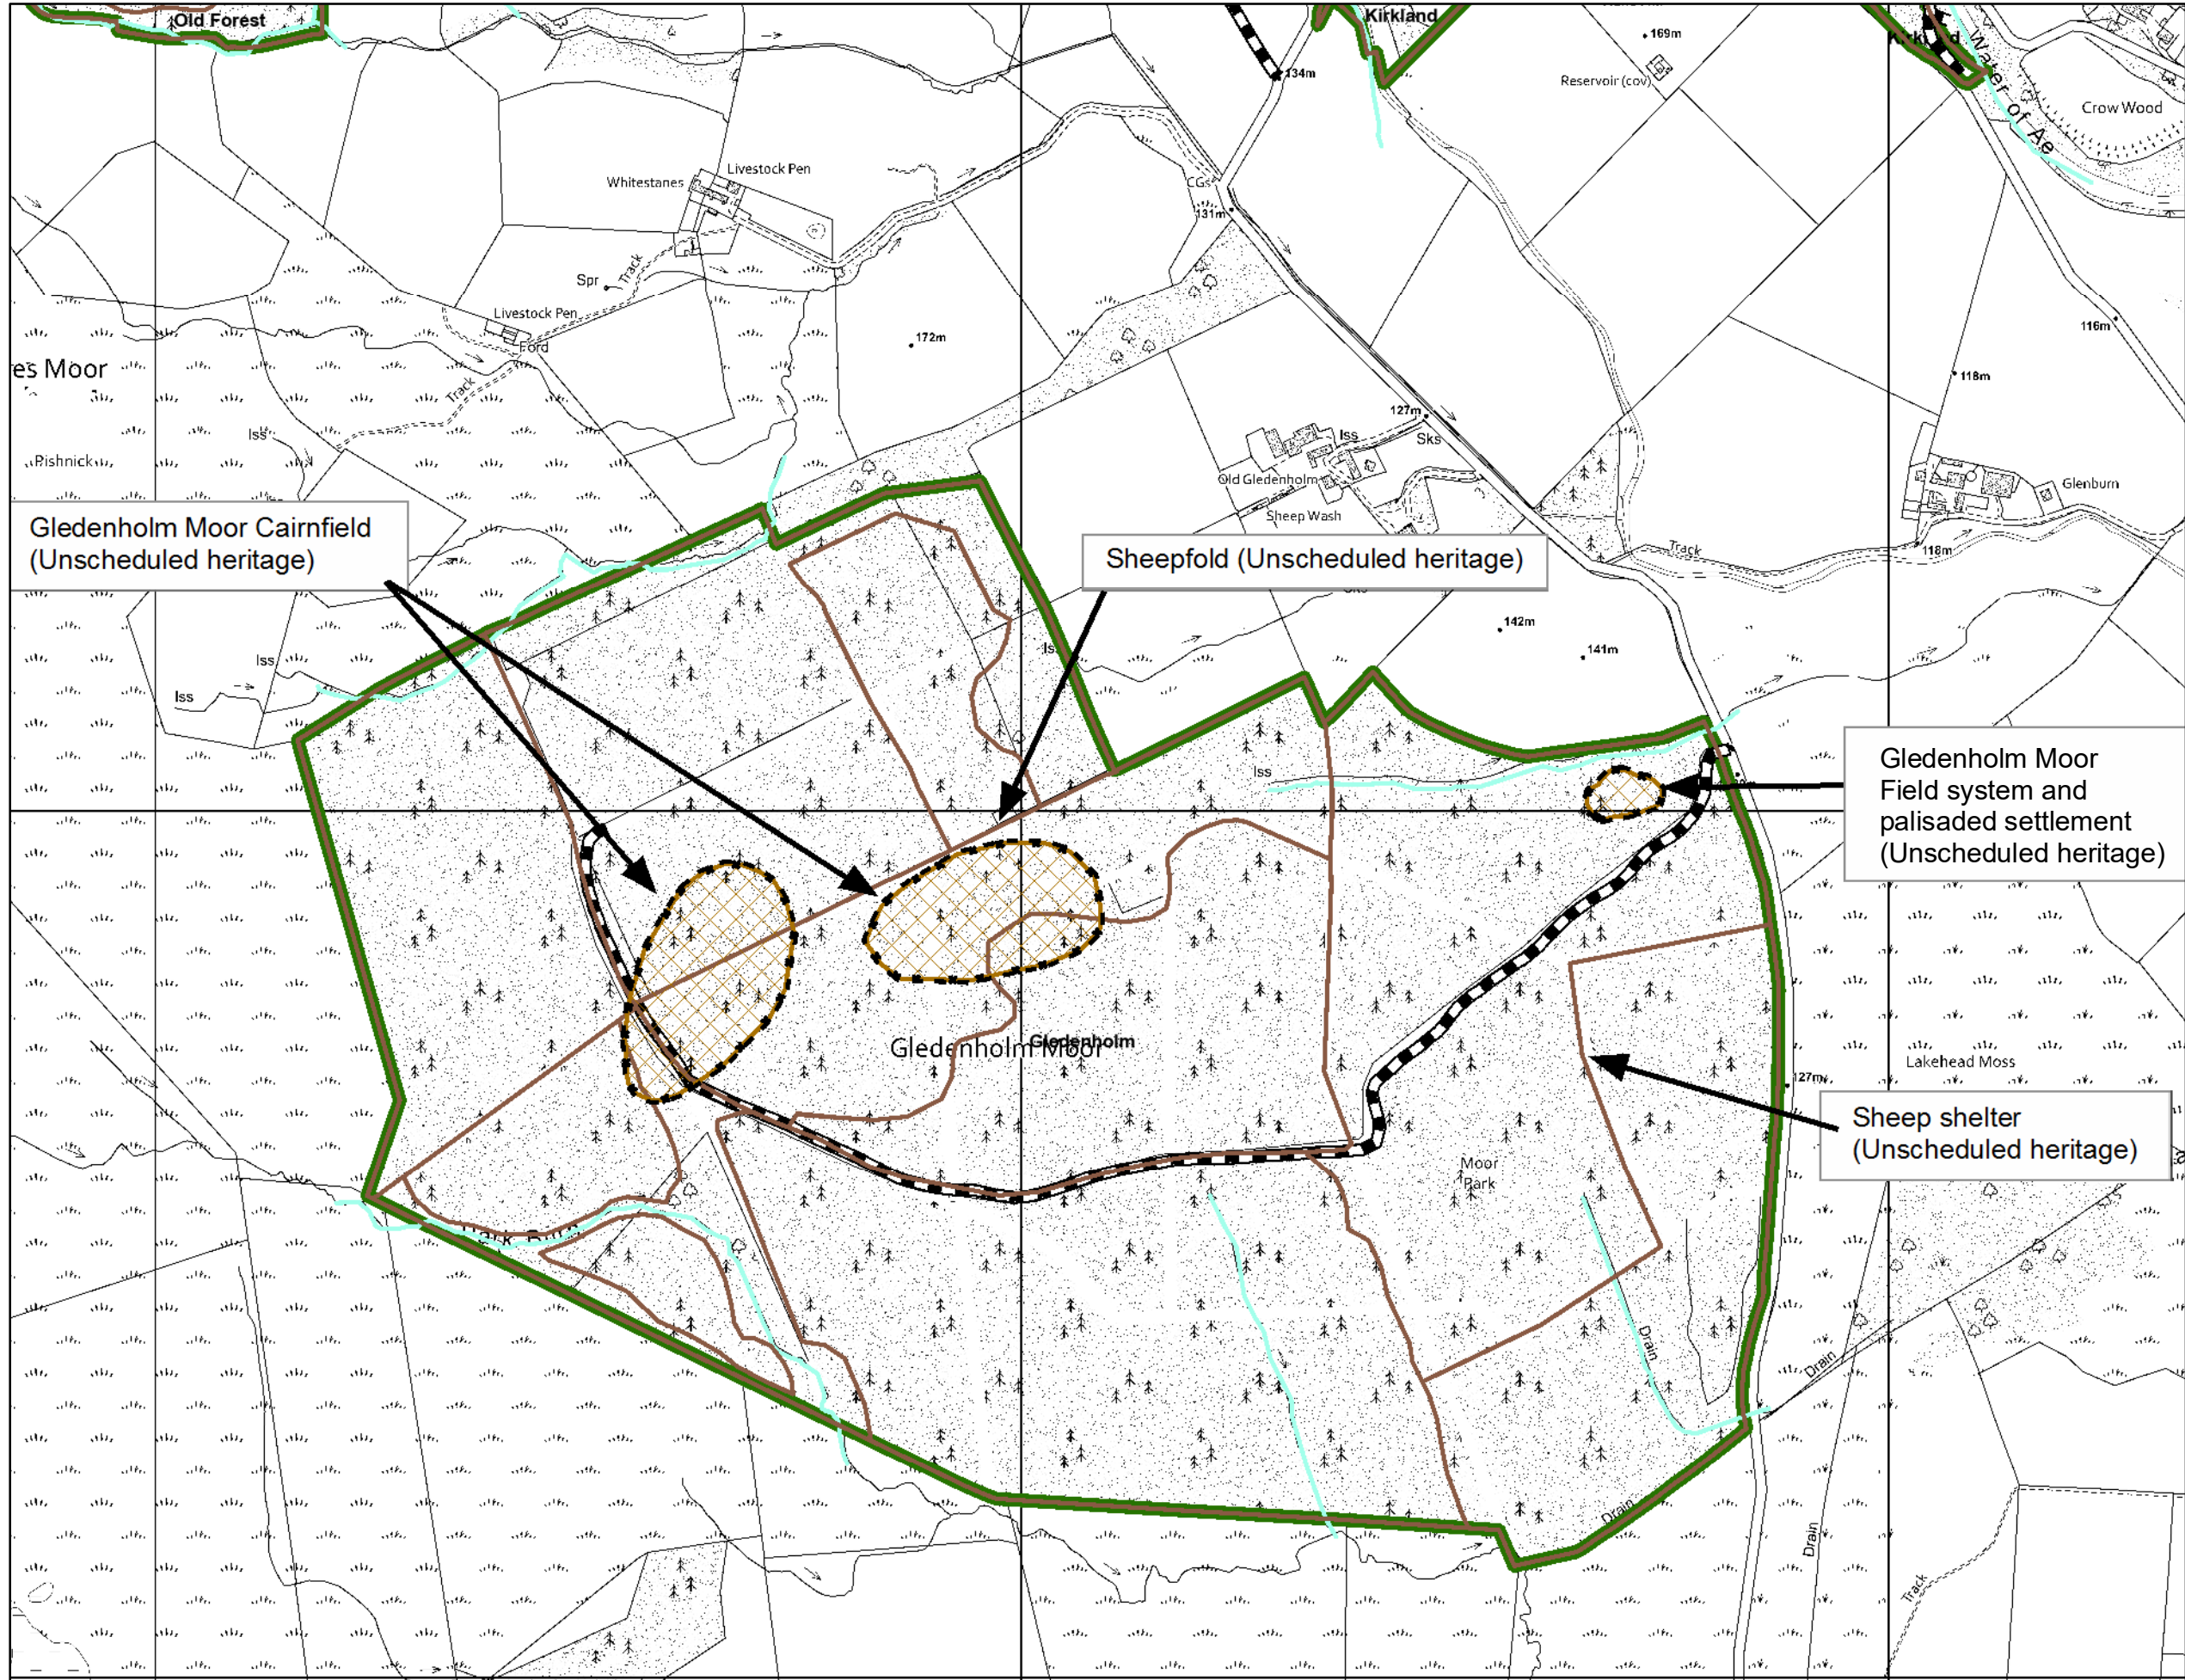

Gledenholt LMP 2024-34

Historic Environment

Scale @ A3: 1:7,500
Date: 17/07/2024

Legend

Heritage Impact Zones

Heritage Impact Zones

Management Coupes

Management Coupes

Forest Roads

Forest Roads

Watercourses

Watercourses

Blocks

Blocks

Reproduced by permission of Ordnance Survey on behalf of HMSO.
© Crown copyright and database right 2024. All rights reserved.
Ordnance Survey Licence number 100024925.
© Getmapping Plc and Bluesky International Limited 2024.