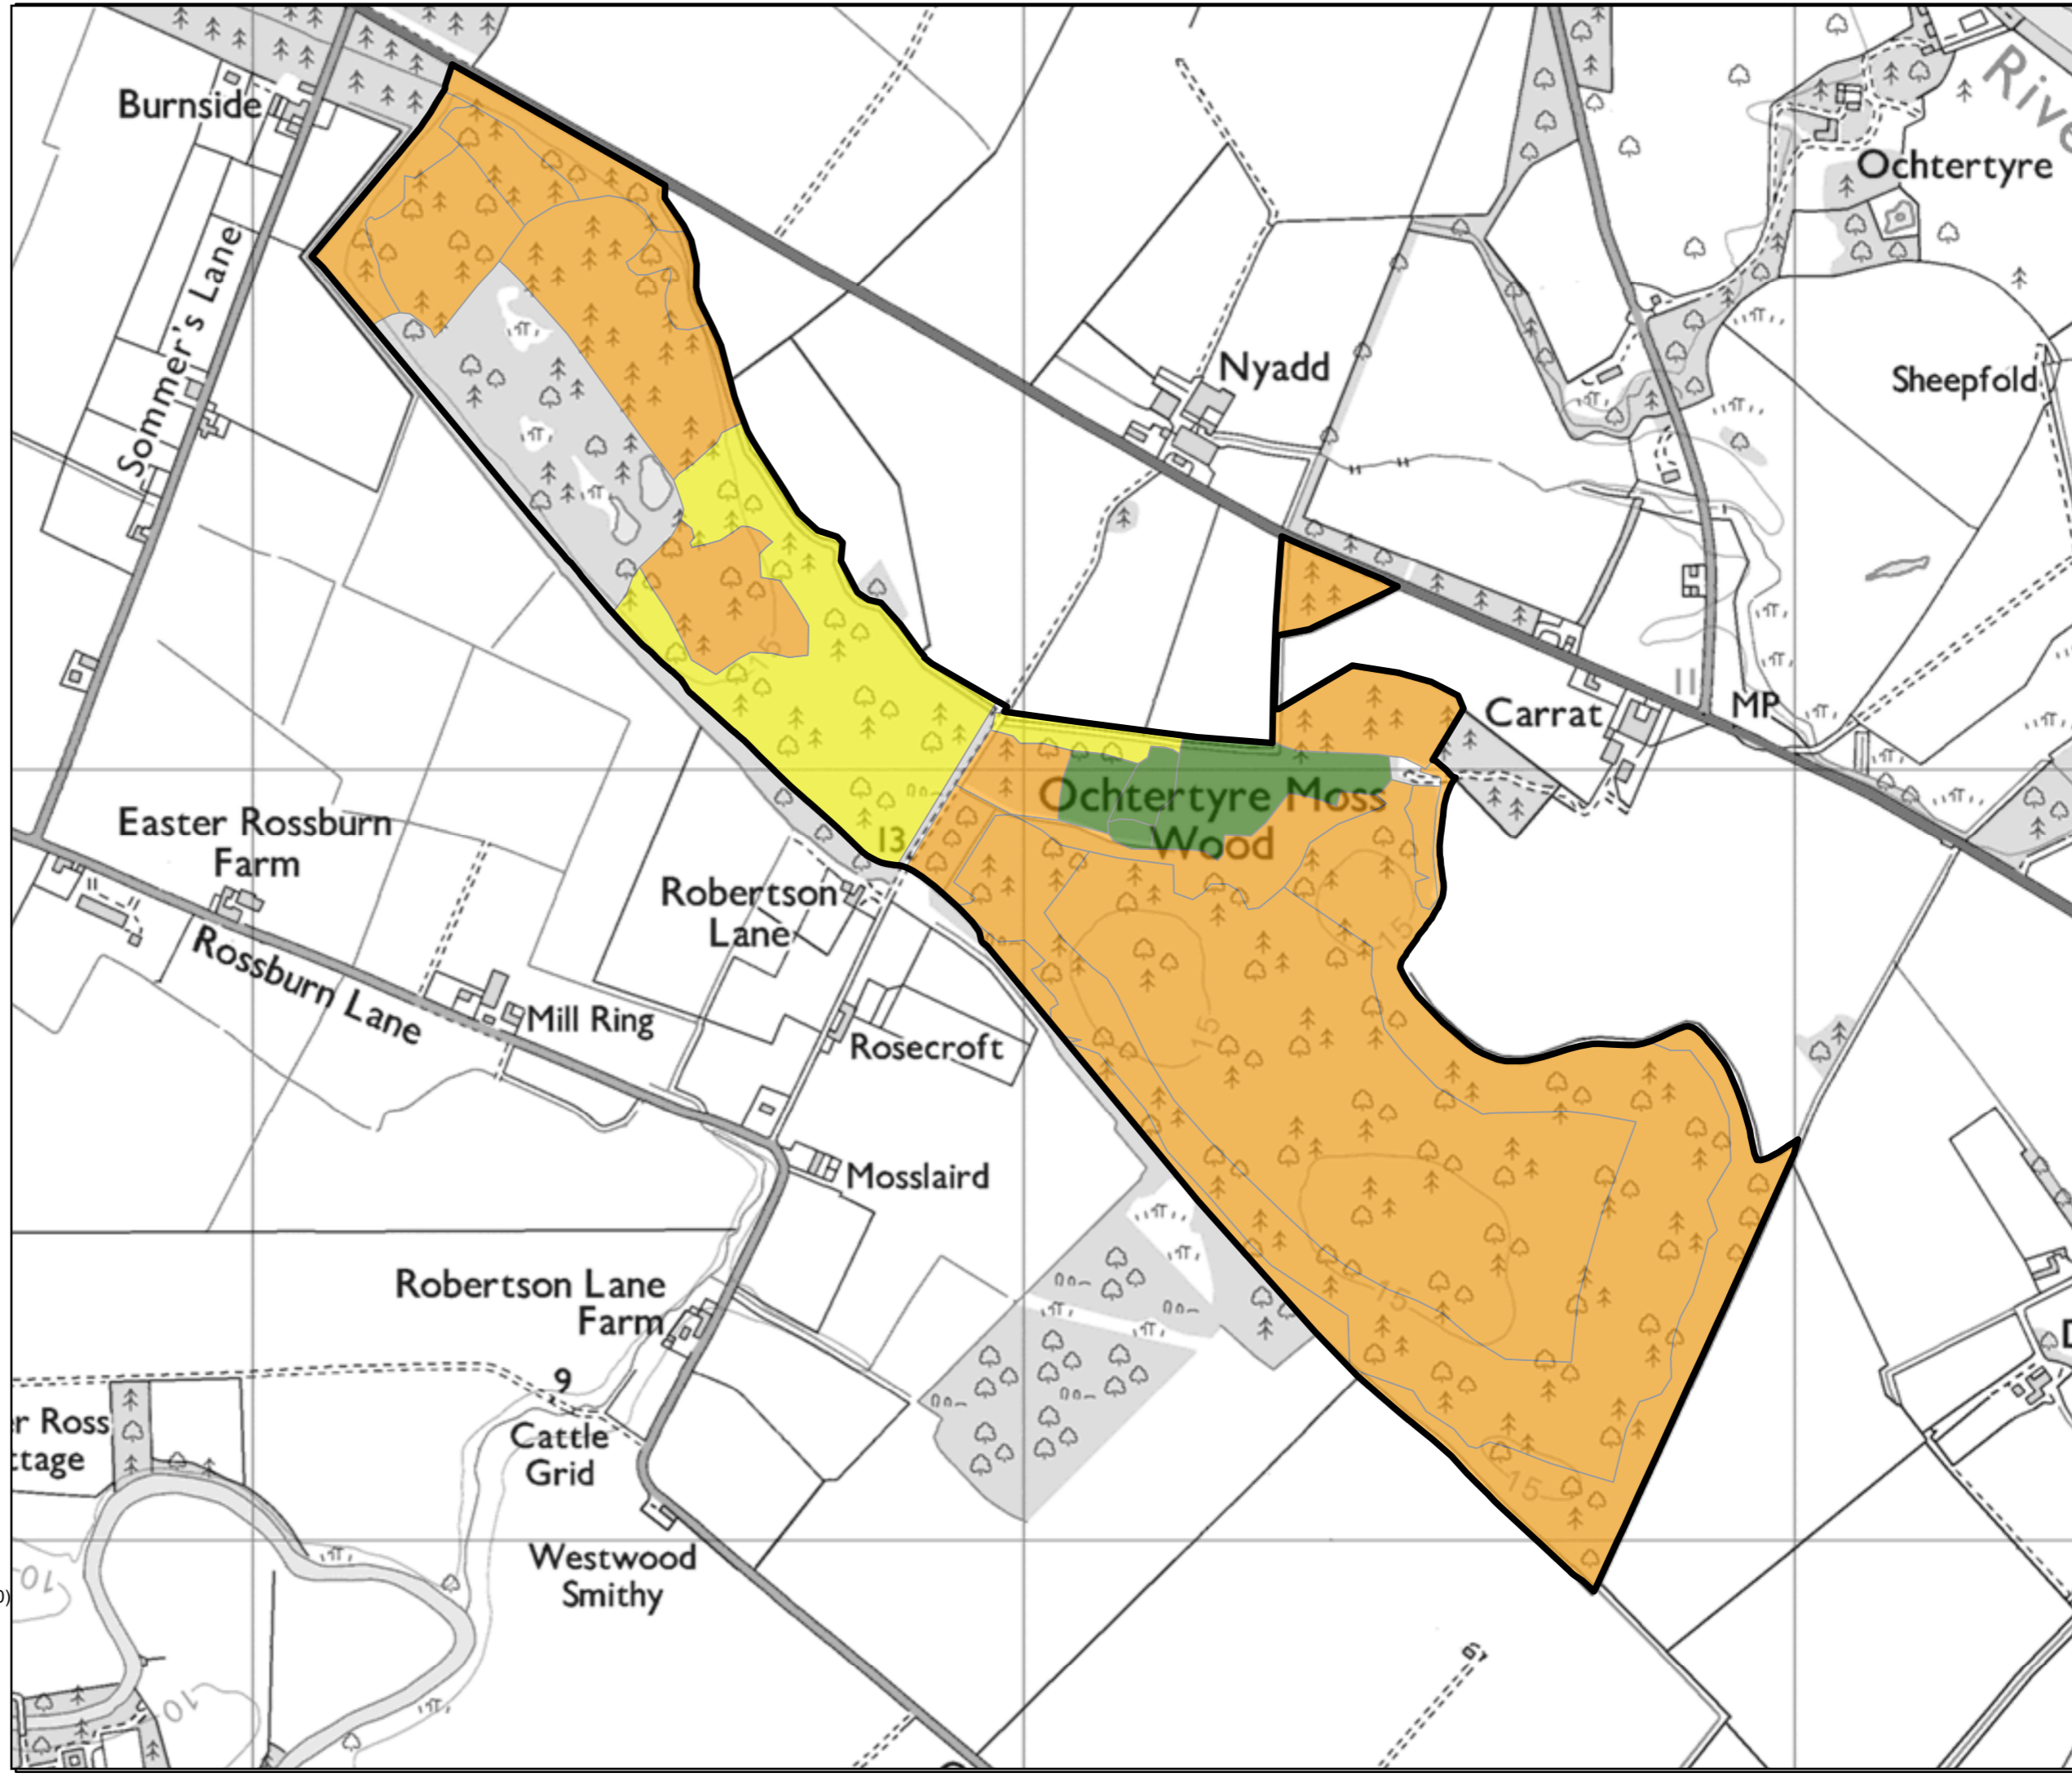

### Ochertyre Moss Wood LMP Planting Year

Author: Rebecca.Taubert  
Scale @ A3: 1:8,000  
Date: 13/06/2024

#### Legend

 Ochertyre Moss Wood LMP Area

#### Planting Year

-  Pre 1900
-  1901 - 1960
-  1961 - 1970
-  1971 - 1980
-  1981 - 1990
-  1991 - 2000
-  2001 - 2010

Reproduced by permission of Ordnance Survey on behalf of HMSO.  
© Crown copyright and database right [2024]. All rights reserved.  
Ordnance Survey Licence number [100024925].  
© Getmapping Plc and Bluesky International Limited 2024.