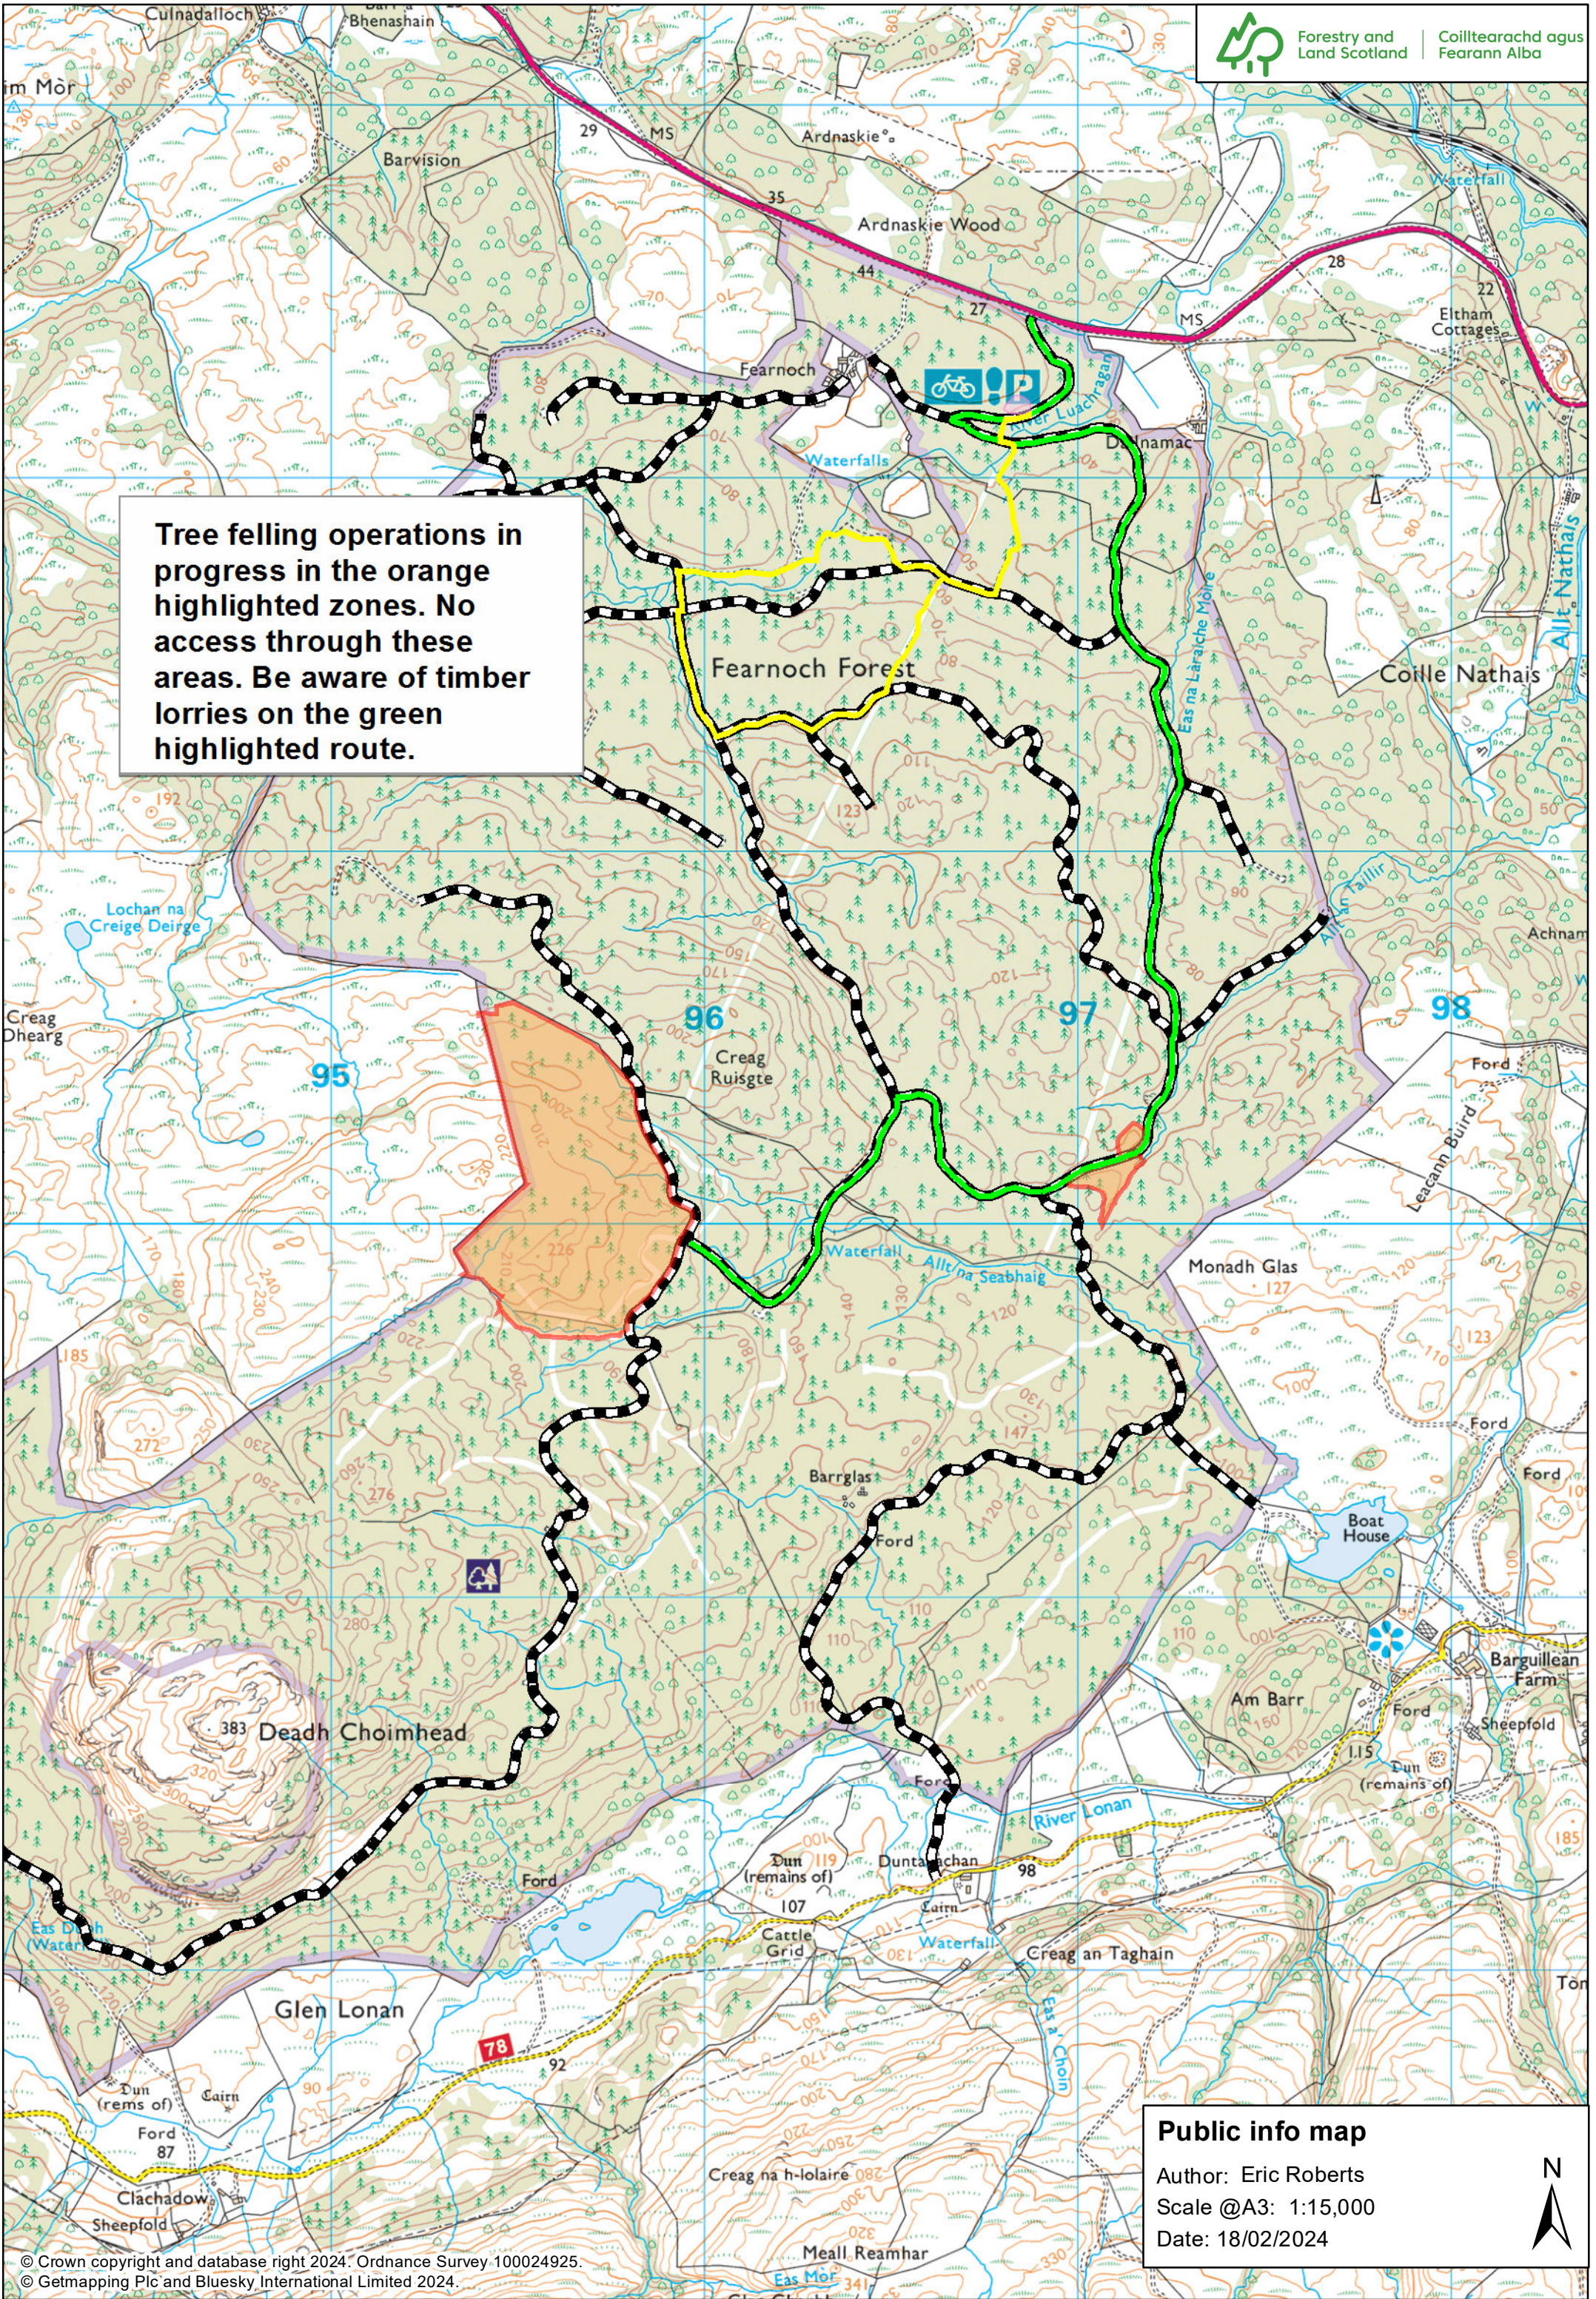

Tree felling operations in progress in the orange highlighted zones. No access through these areas. Be aware of timber lorries on the green highlighted route.

Public info map

Author: Eric Roberts
Scale @A3: 1:15,000
Date: 18/02/2024