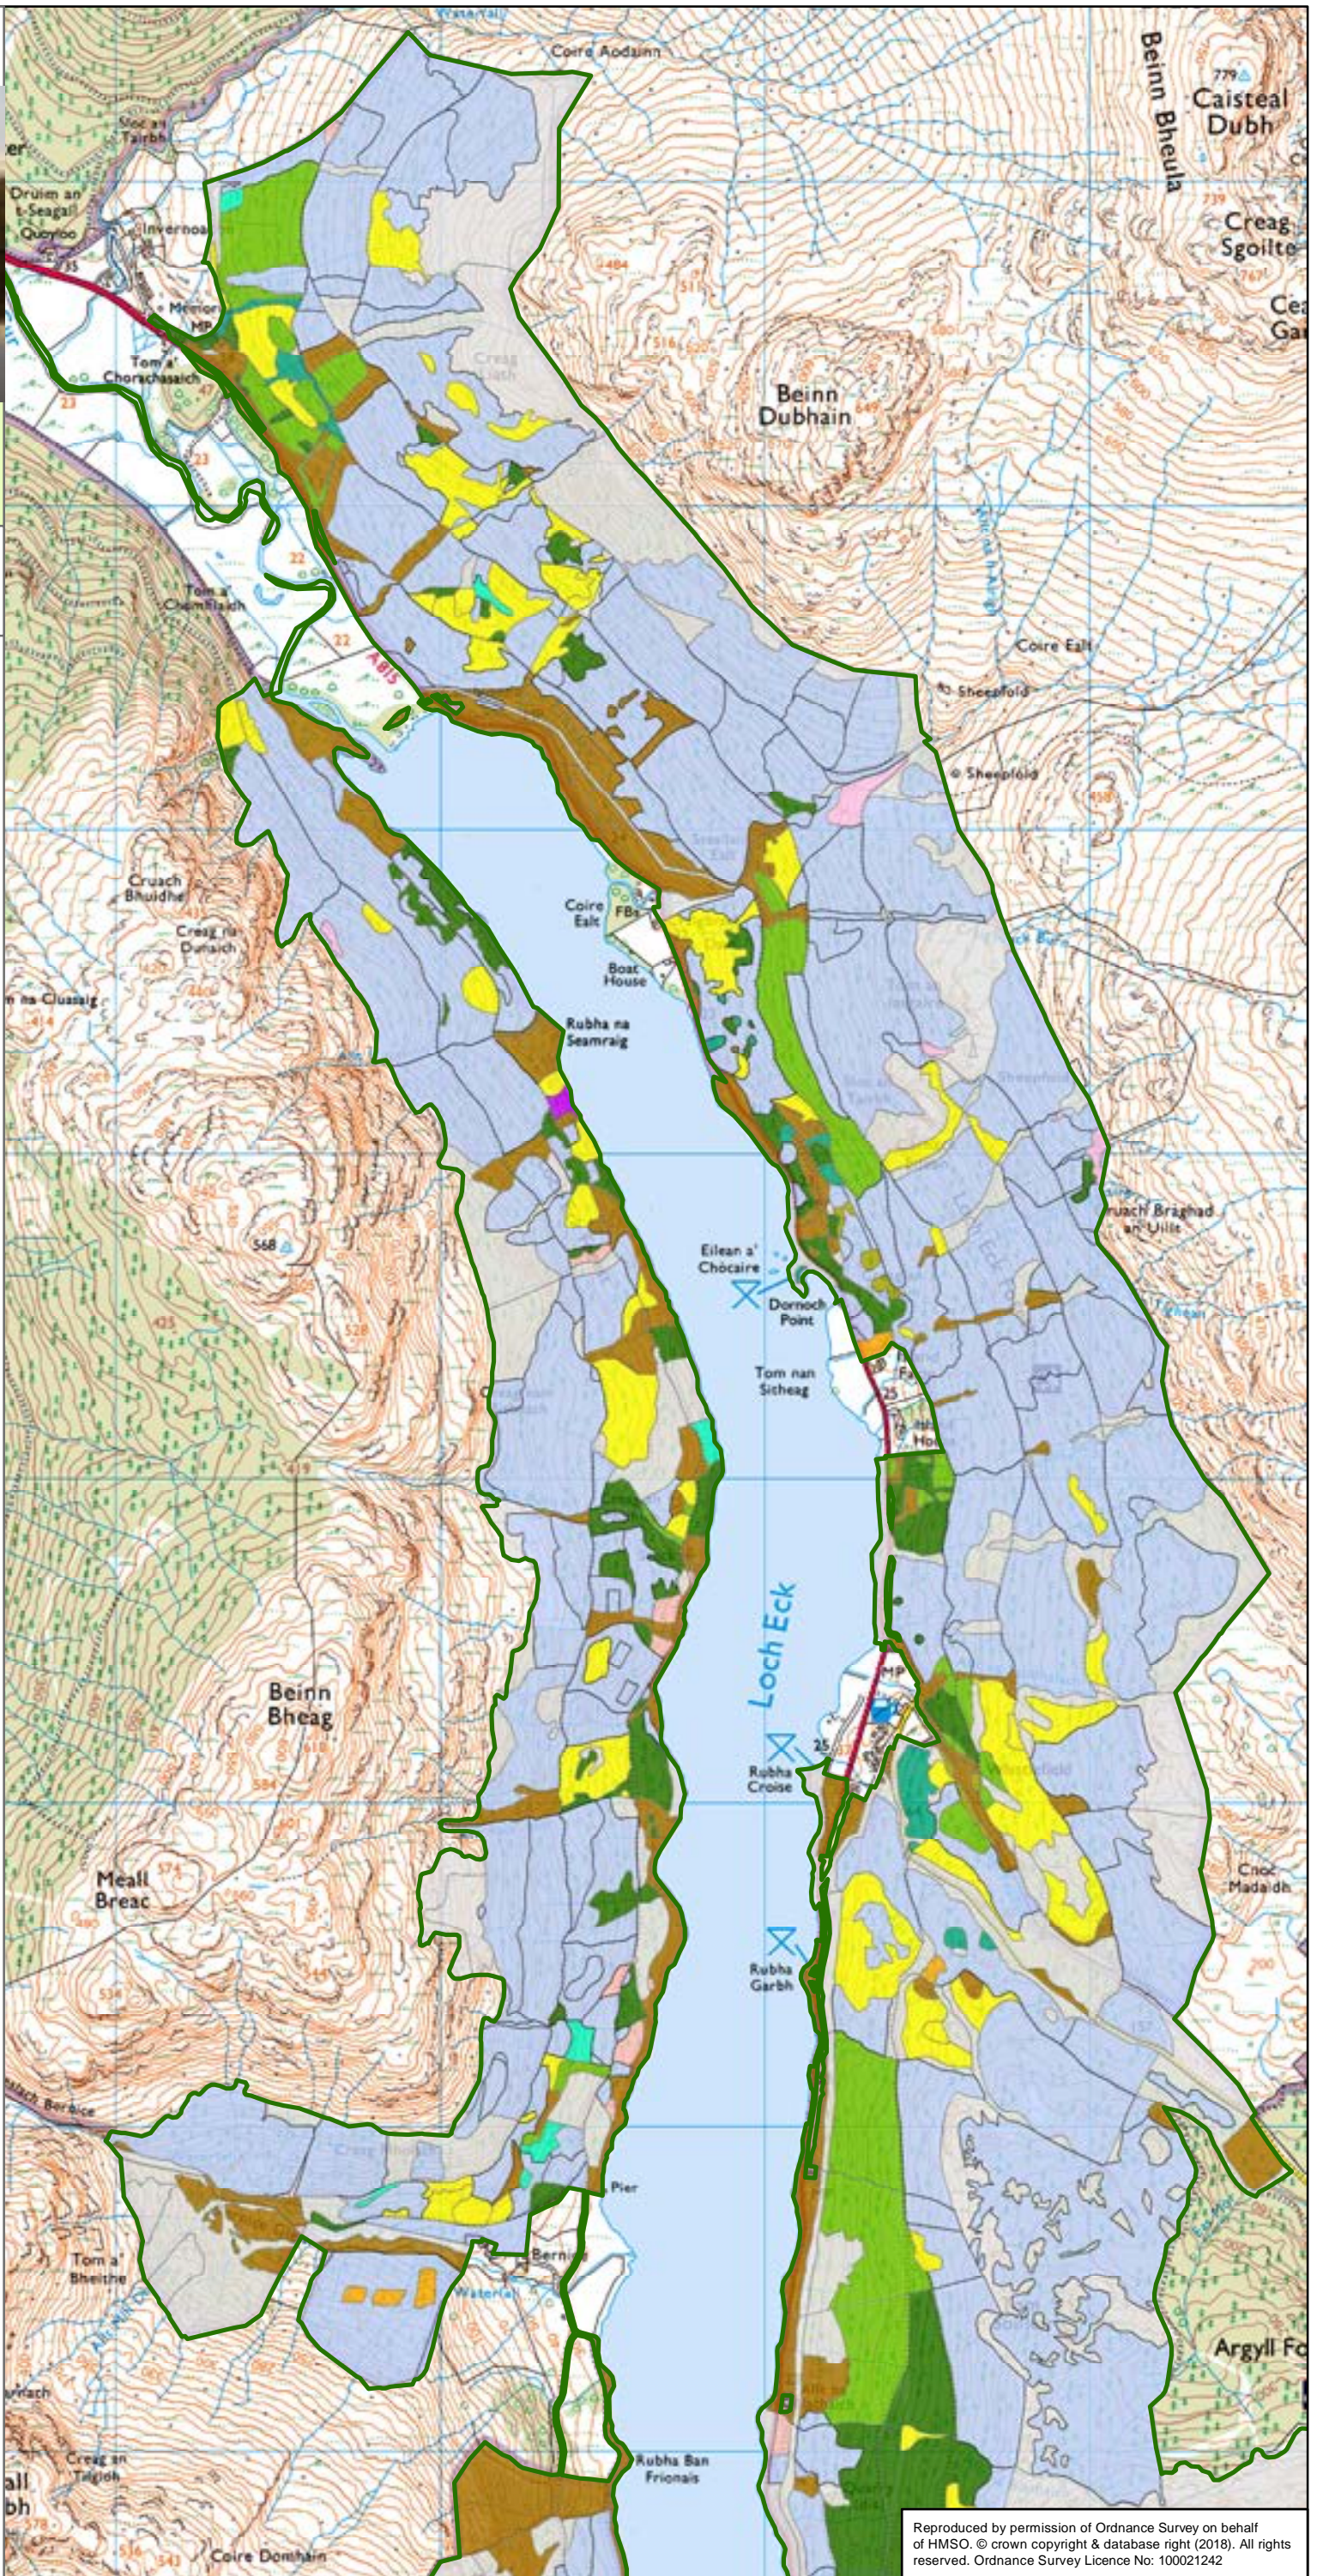

Loch Eck Land Management Plan

M2a Existing Habitats & Species North

Legend

Loch Eck Land Management Plan Boundary

Primary Species

- Open Ground
- Mixed Broadleaves (MB)
- Douglas Fir (DF)
- Larch (L)
- Grand Fir (GF)
- Lodgepole Pine (LP)
- Mixed Conifer (MC)
- Mountain Pine (MOP)
- Noble Fir (NF)
- Norway Spruce (NS)
- Scots Pine (SP)
- Sitka Spruce (SS)
- Western Hemlock (WH)

08/04/2018

Scale: 1:20,000 @ A3