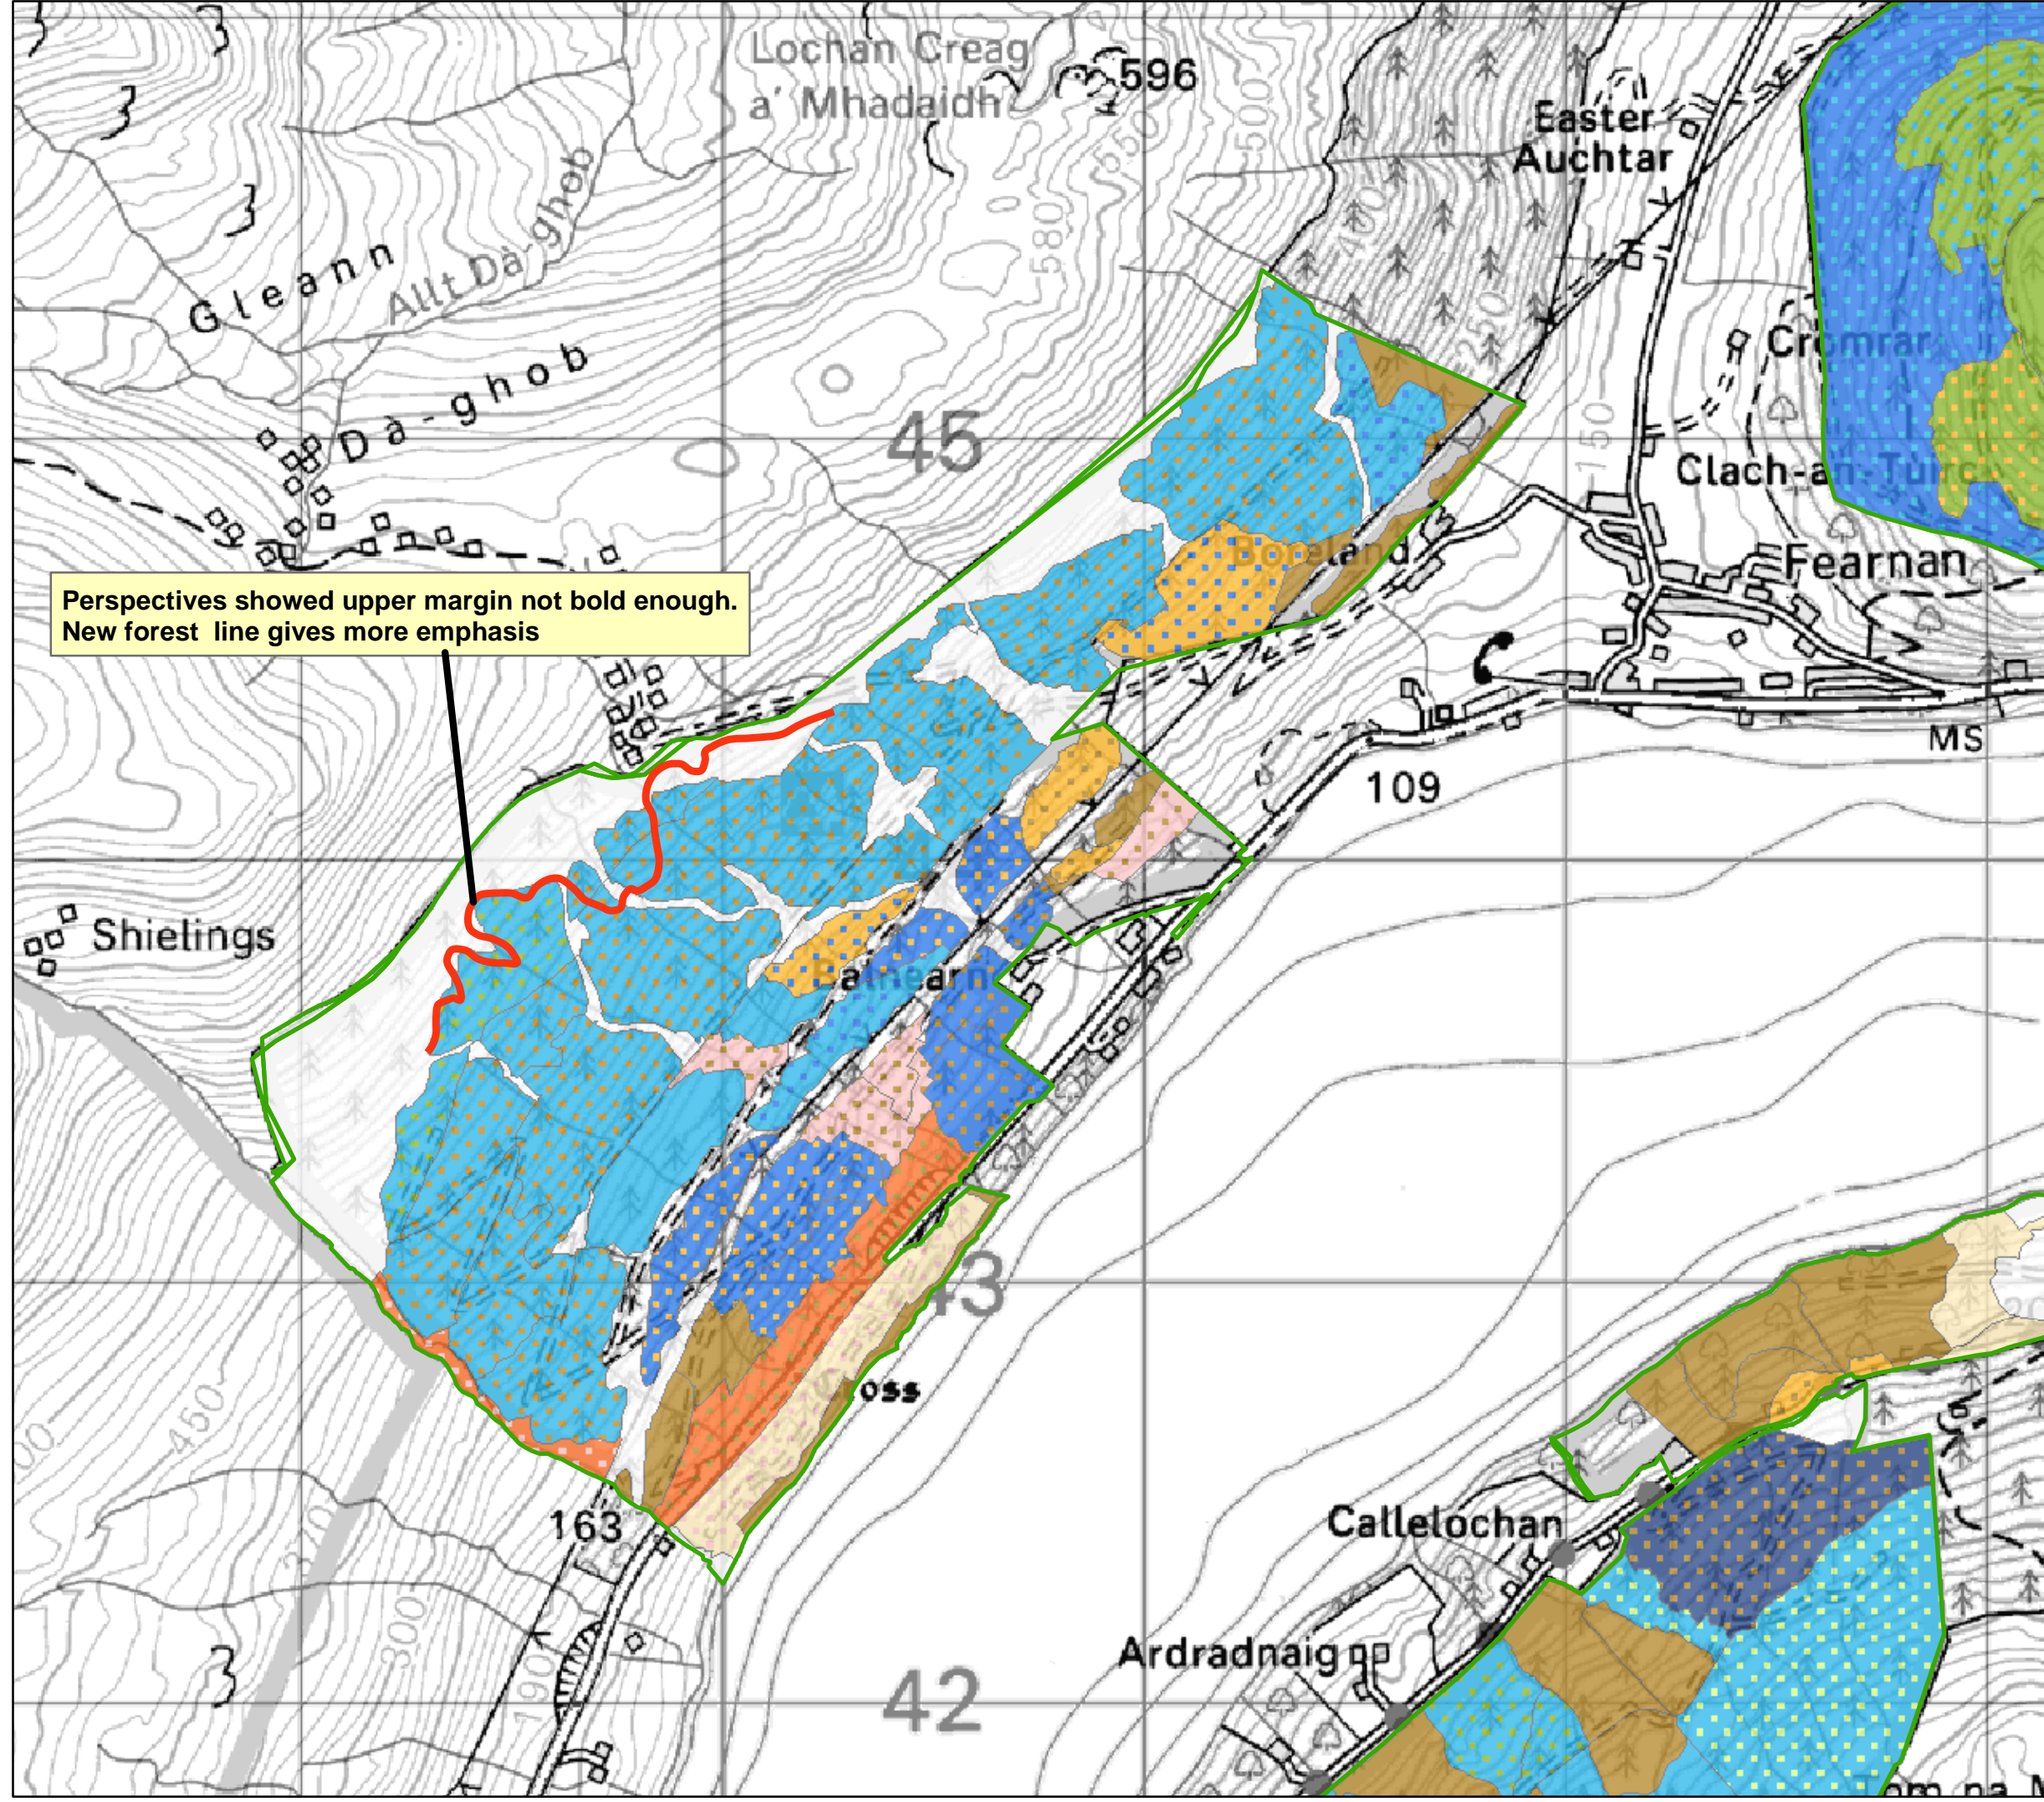

Boreland Forest Design Plan

Map 6: Future Habitats and Species Map

Scale: 1:15,000

Date: March 2010

Perspectives showed upper margin not bold enough.
New forest line gives more emphasis

Forest Design Plan Boundary

Sitka spruce (SS)

Norway spruce (NS)

Lodgepole pine (LP)

Scots pine (SP)

Larch sp (EL/HL/JL)

Douglas fir (DF)

Mixed/ other conifers (MC/XC)

Birch (BI)

Oak (OK)

Ash (AH)

Beech (BE)

Mixed/ other broadleaves (MB/XB)

Open land

Species Mixture: Main colour = Dominant species
Dots = Secondary species
Sitka spruce with Birch shown here

Proposed new forest edge

This map is reproduced from Ordnance Survey material with the permission of Ordnance Survey on behalf of the Controller of Her Majesty's Stationery Office © Crown copyright. Unauthorised reproduction infringes Crown copyright and may lead to prosecution or civil proceedings. Forestry Commission. Licence No. 100025498. Published 2010