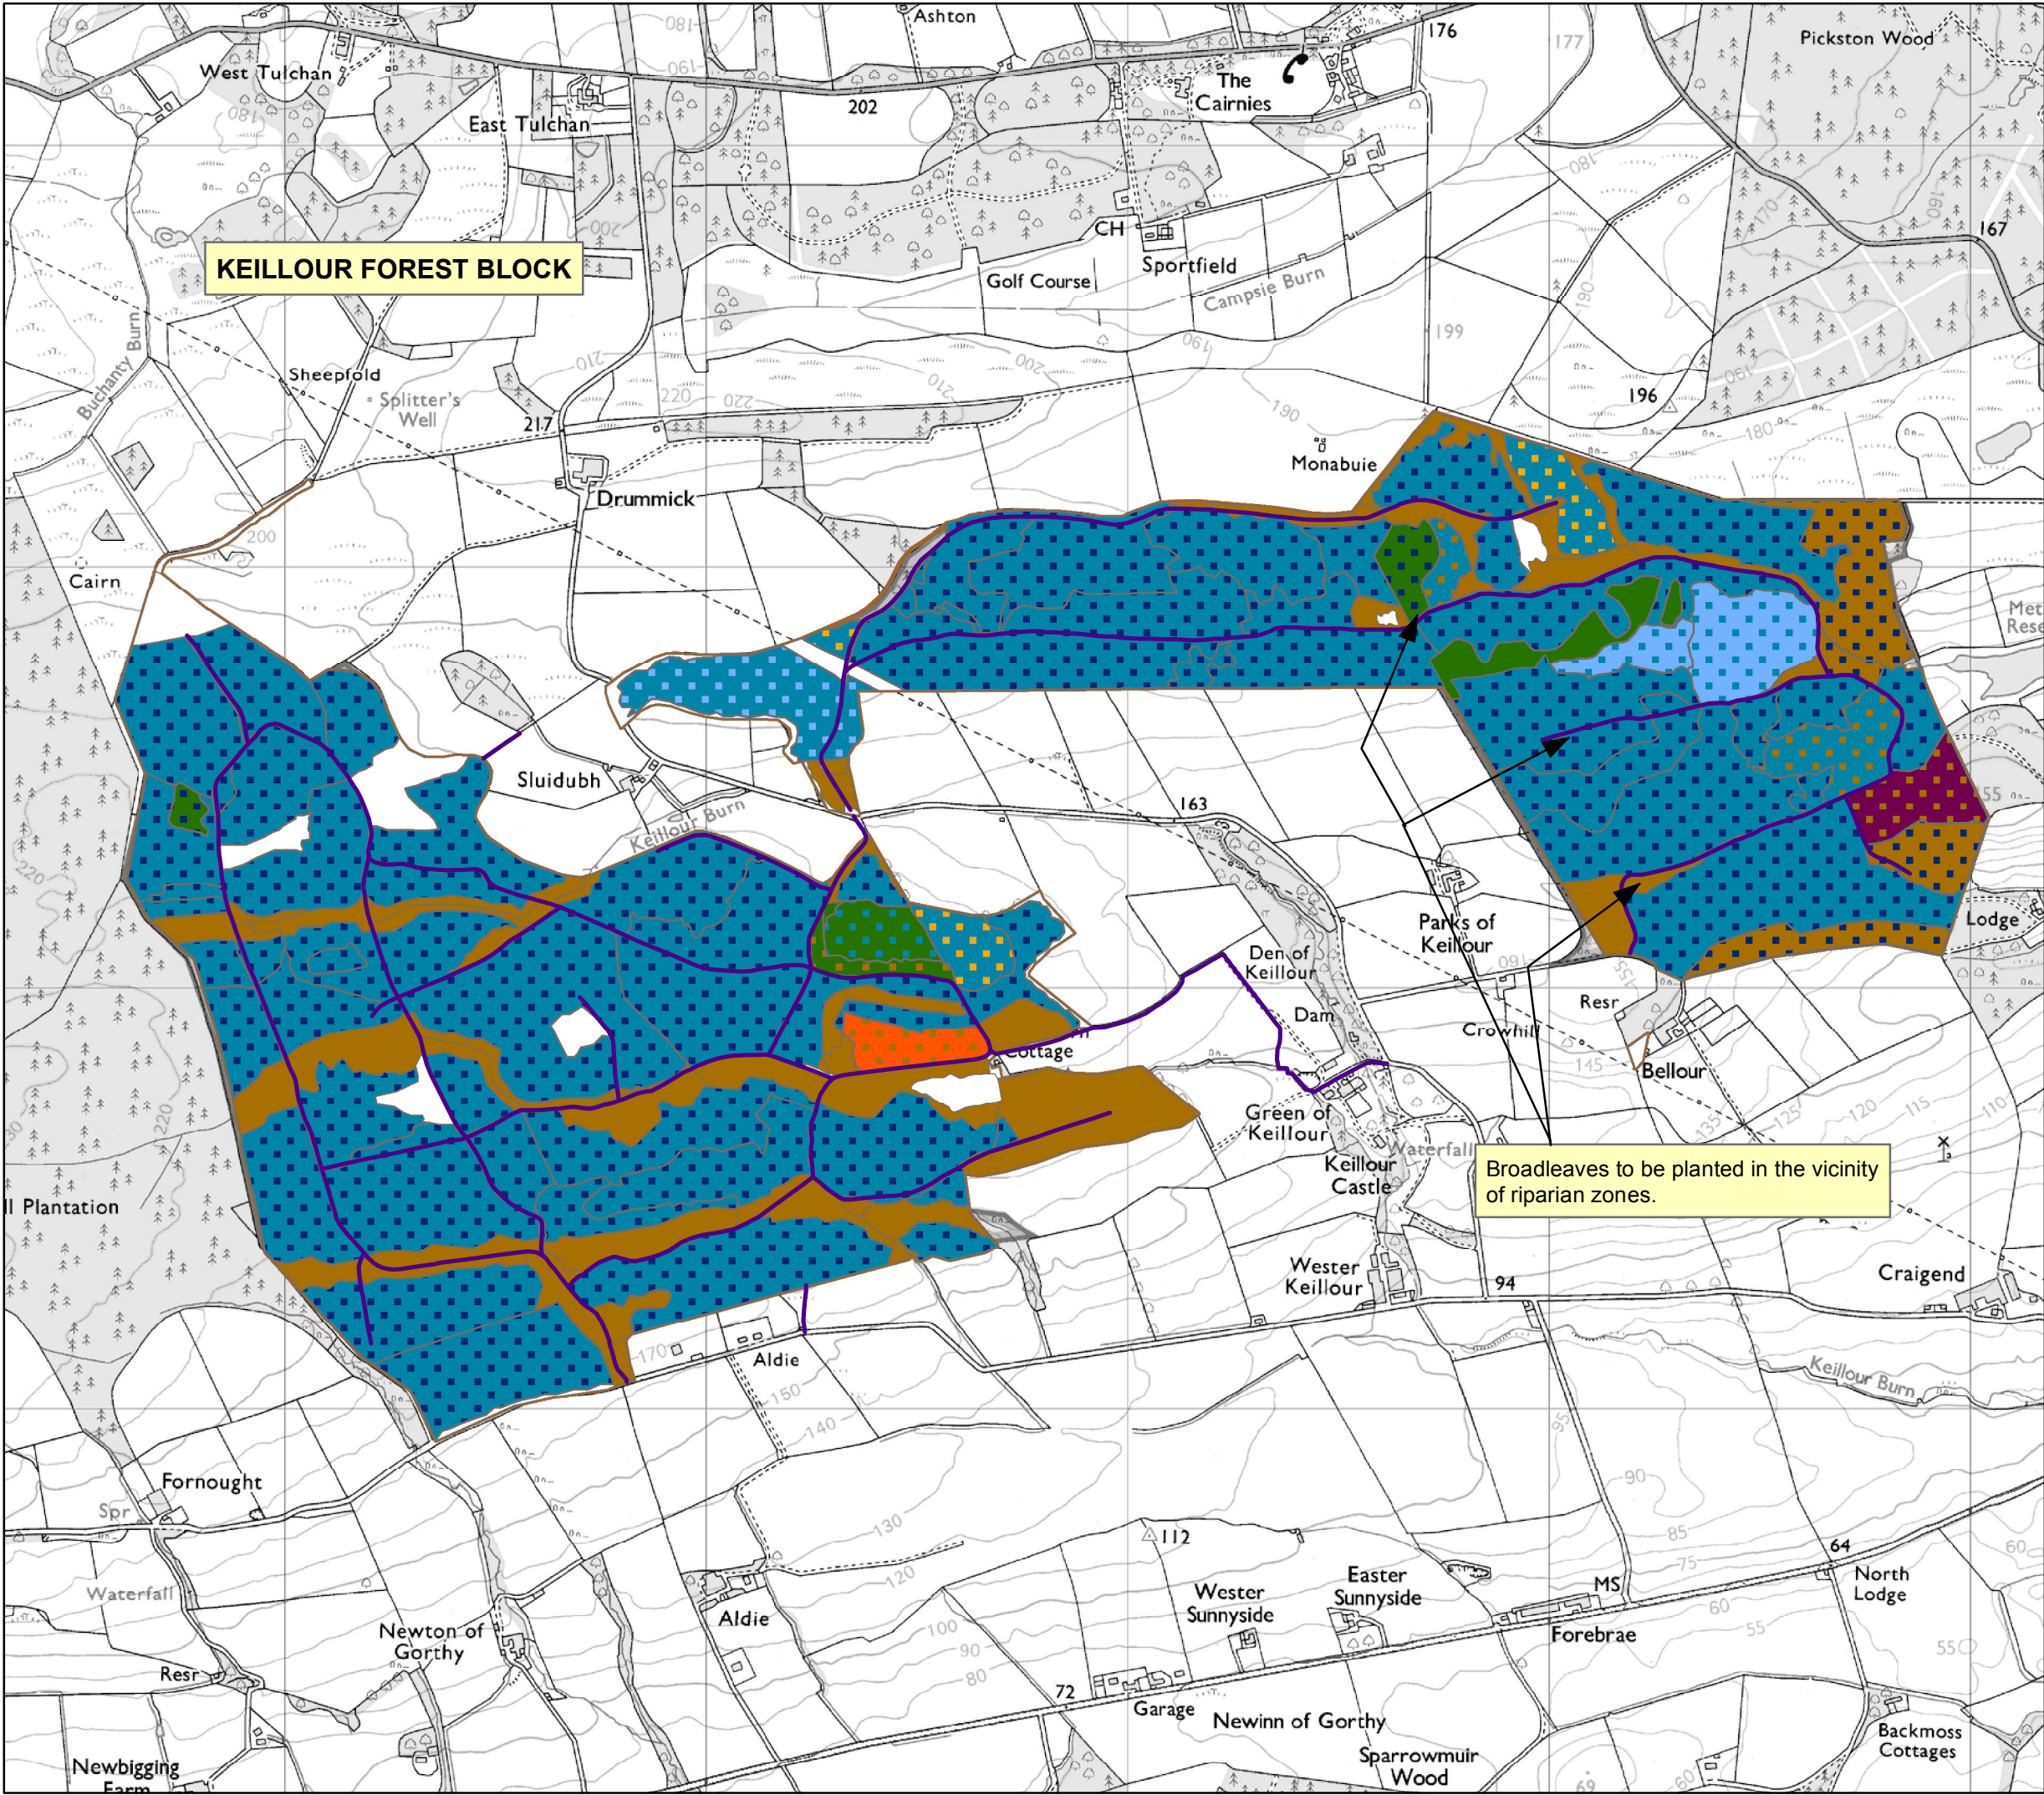

**Keillour & Murrays Hill
Forest Design Plan**

Map 6: Future Habitats & Species Map (1 of 2)

Scale: 1:15,000

Date: January 2013

KEILLOUR FOREST BLOCK

Broadleaves to be planted in the vicinity of riparian zones.

- Forest Design Plan Boundary
- Sitka spruce (SS)
- Norway spruce (NS)
- Lodgepole pine (LP)
- Scots pine (SP)
- Larch sp (EL/HL/JL)
- Douglas fir (DF)
- Mixed/ other conifers (MC/XC)
- Birch (BI)
- Oak (OK)
- Ash (AH)
- Beech (BE)
- Mixed/ other broadleaves (MB/XB)
- Open land
- Species Mixture: Main colour = Dominant species
Dots = Secondary species
Sitka spruce with Birch shown here

Road Segments