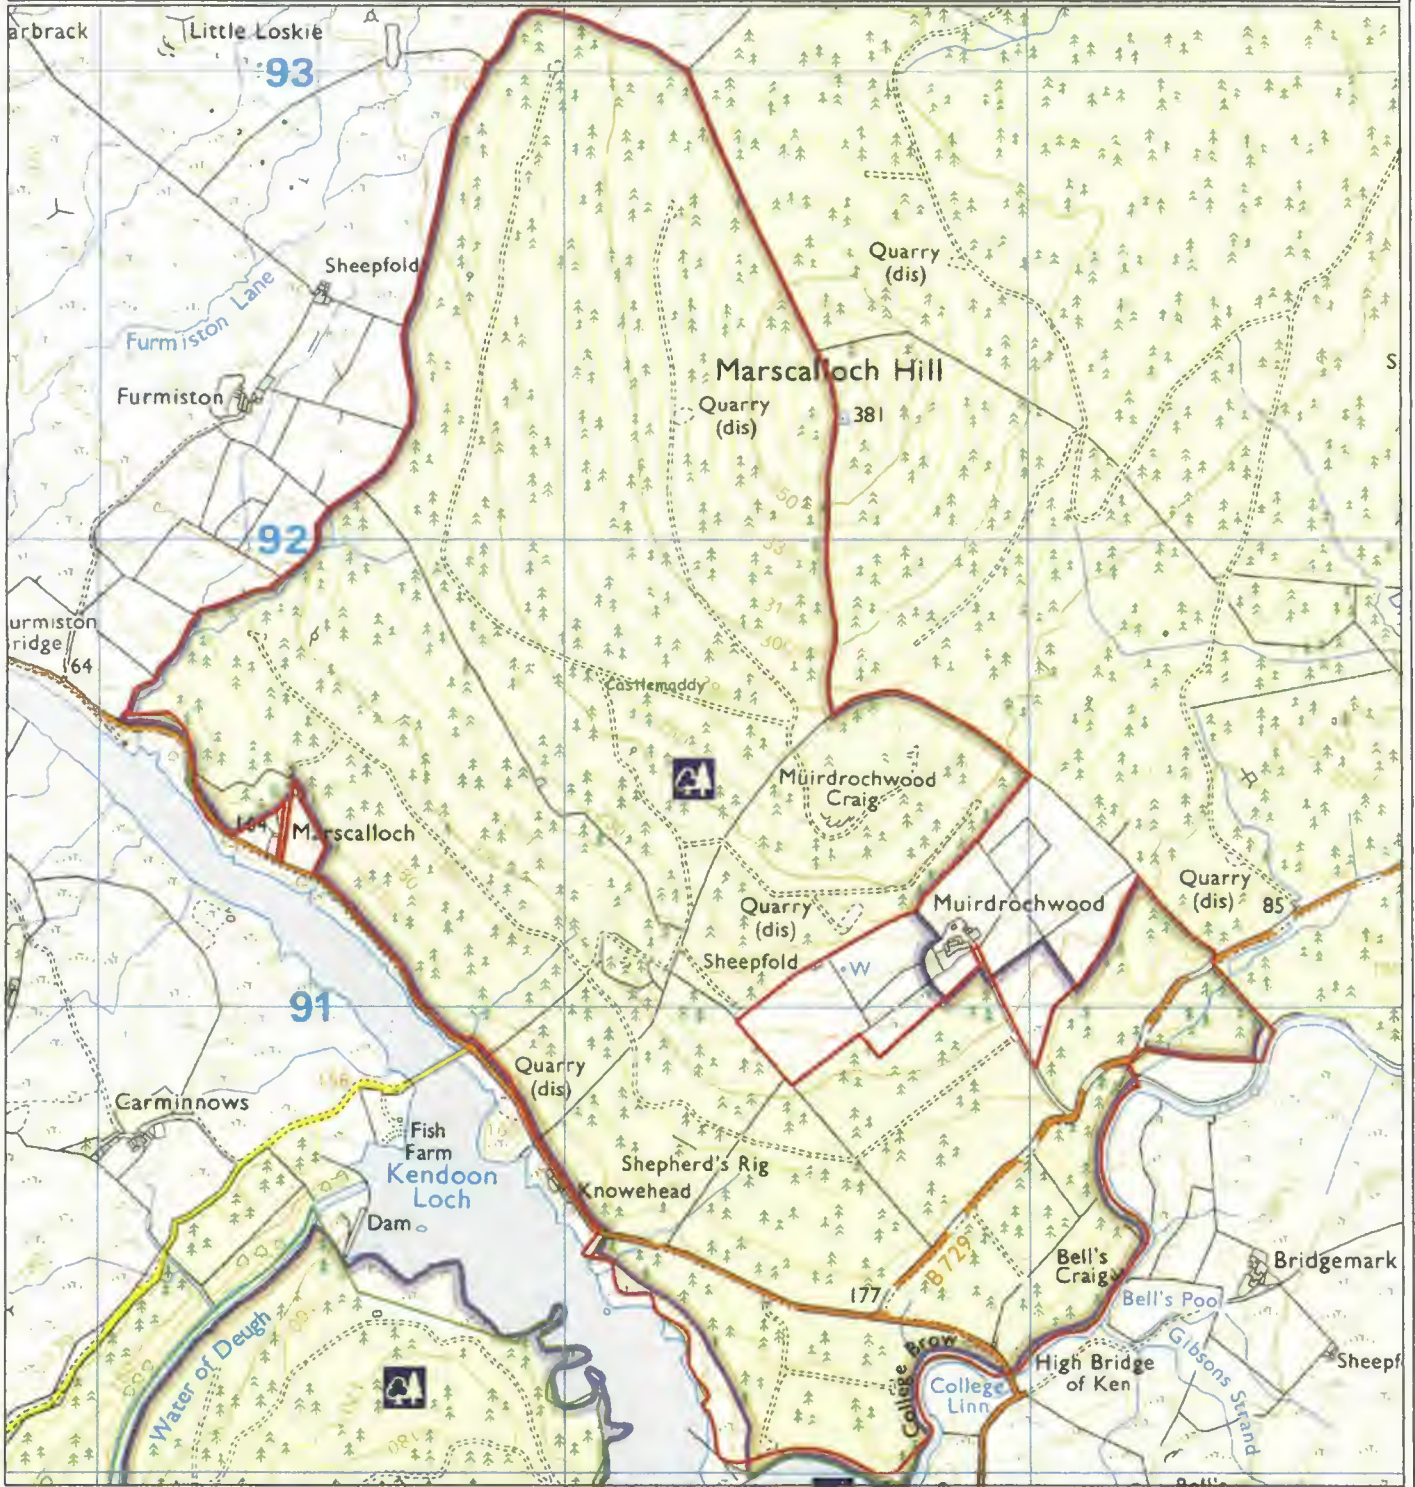

Castlemaddy

Castlemaddy
 Forest Blocks

Conservancy Boundary
 Geological Conservation Review