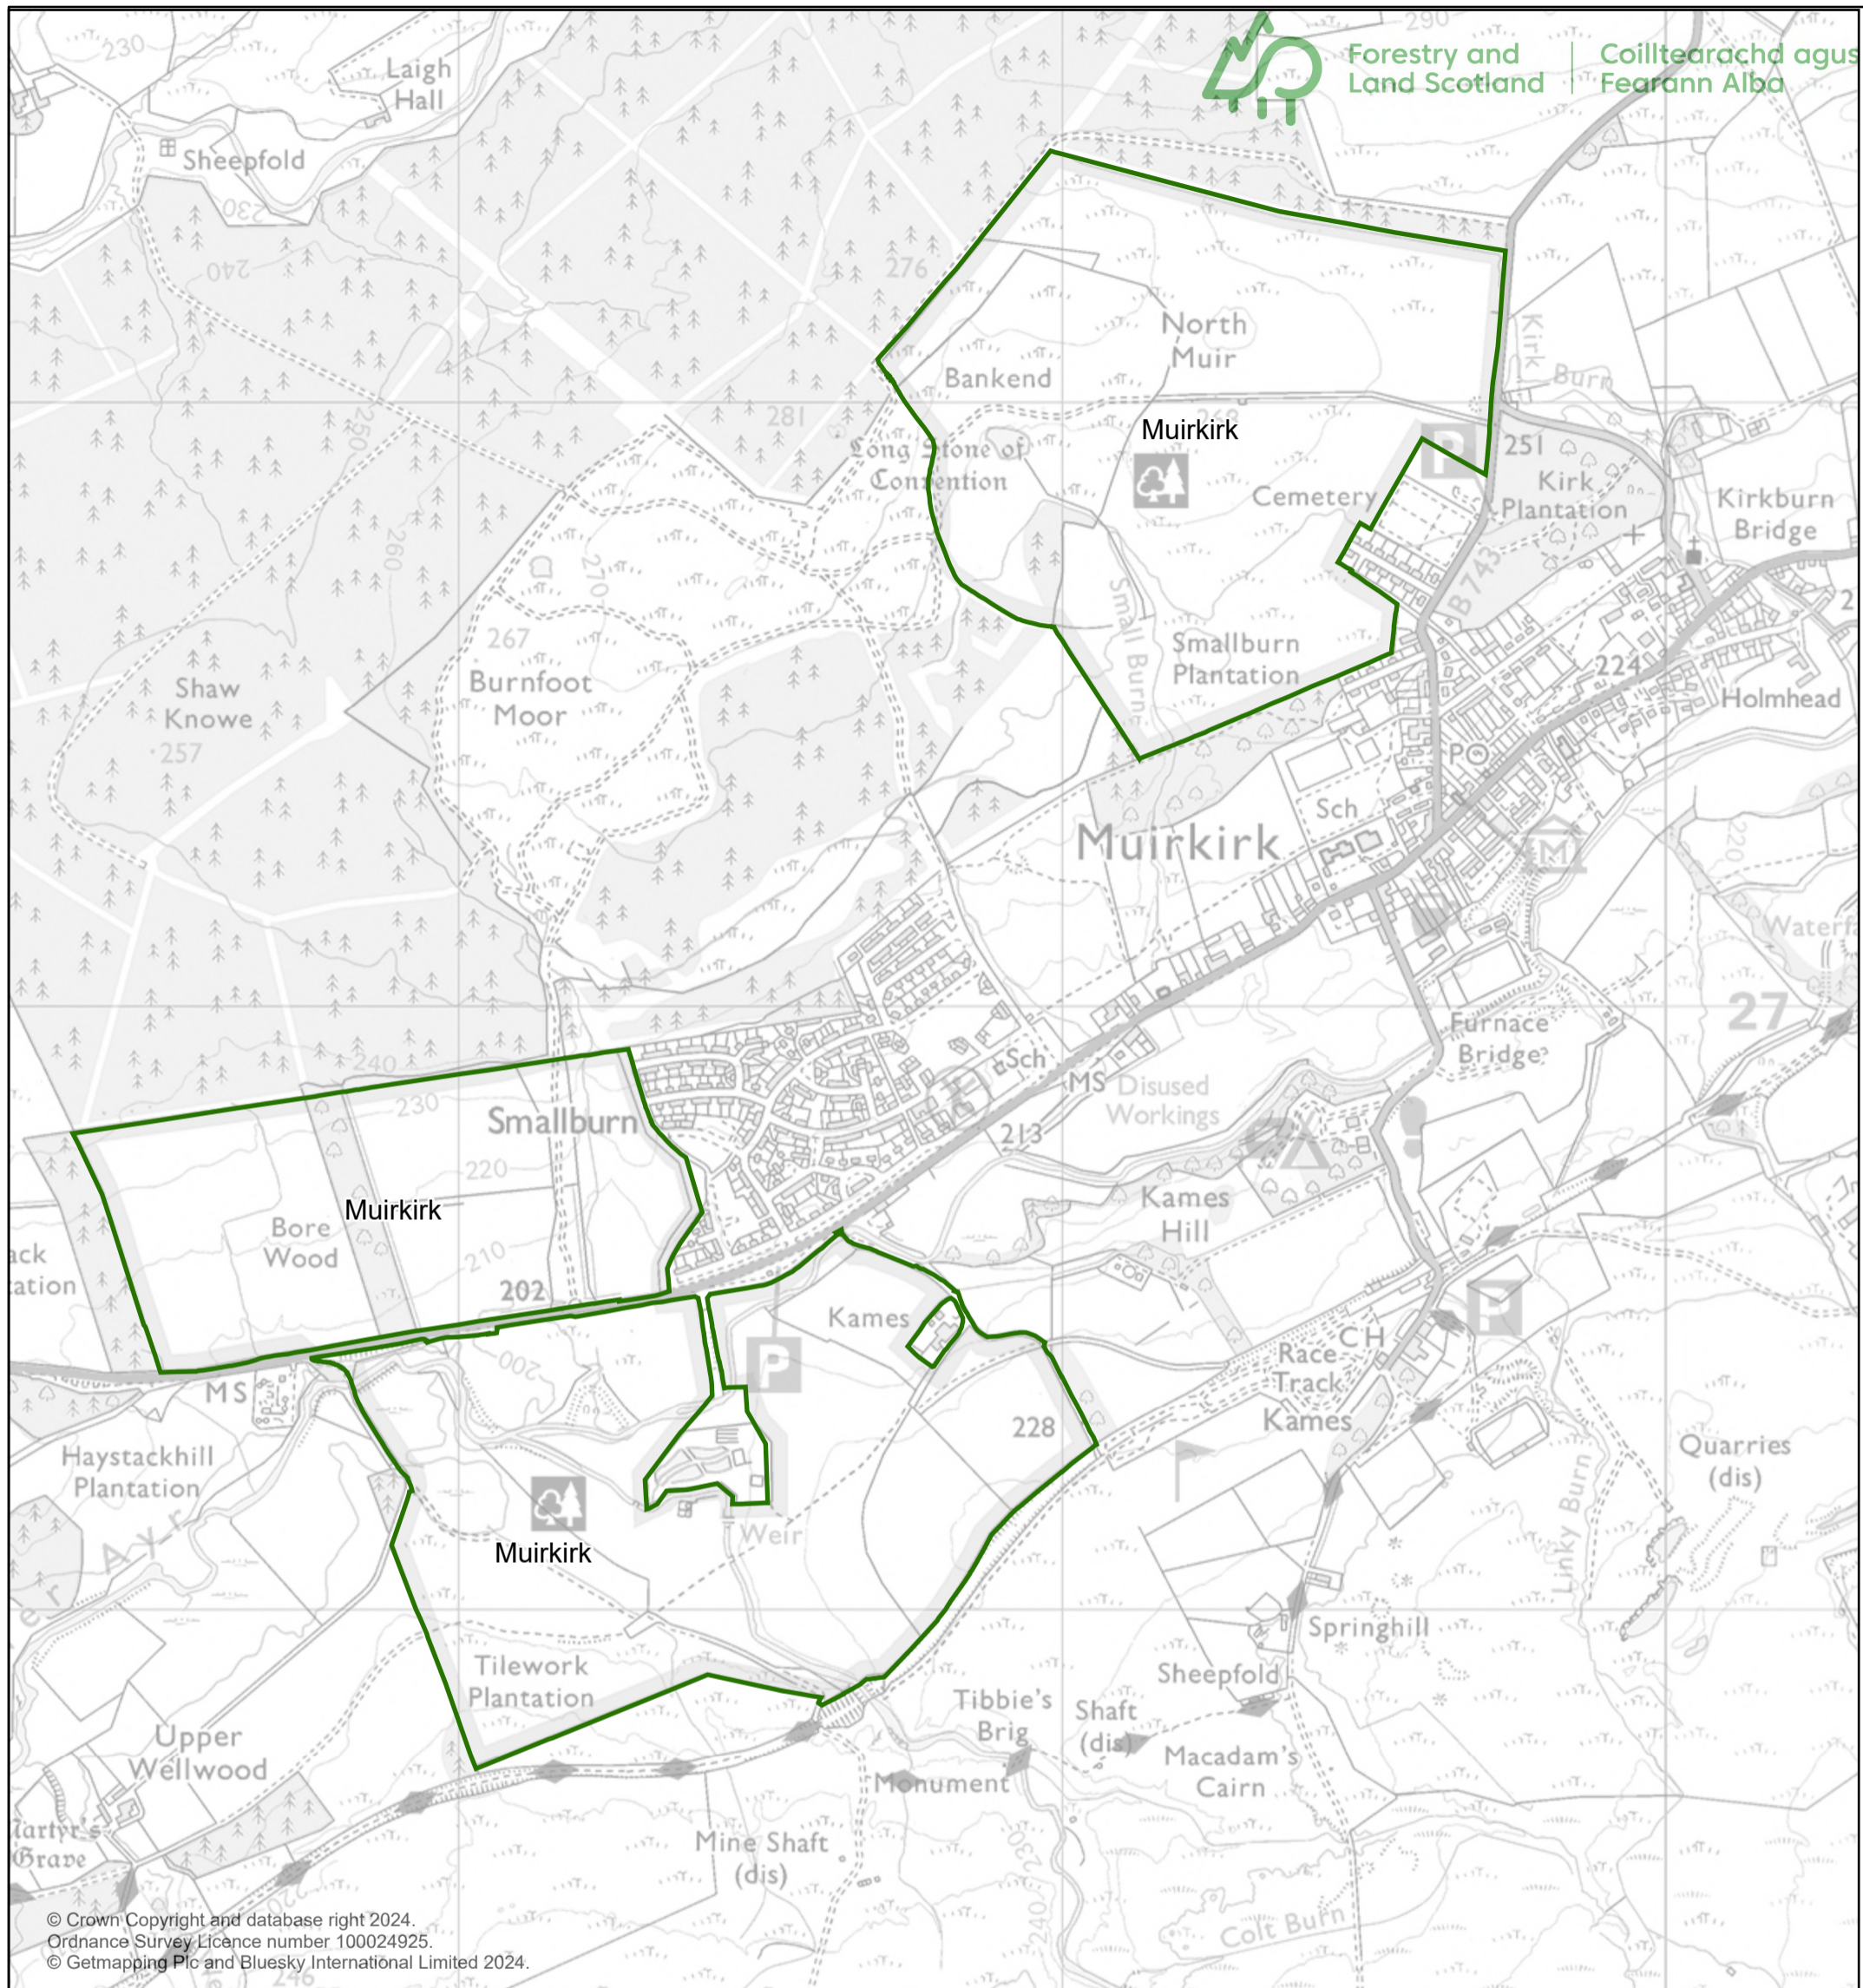

Forestry and Land Scotland

Coilltearachd agus Fearann Alba

© Crown Copyright and database right 2024.
Ordnance Survey Licence number 100024925.
© Getmapping Plc and Bluesky International Limited 2024.

Legend

Blocks

A3 Portrait Inset

Author: Joseph.Brennan

Scale @ A3: 1:29,826

Date: 3/8/2024

Scotland's National Forest Estate is responsibly managed to the UK Woodland Assurance Standard.

Declaration by FLS as an Operator.
All timber arising from the FLS National Forests and Land represents a negligible risk under EUTR (No 995/210).

DoBH, OS, Esri, HERE, Garmin, USGS, NGA