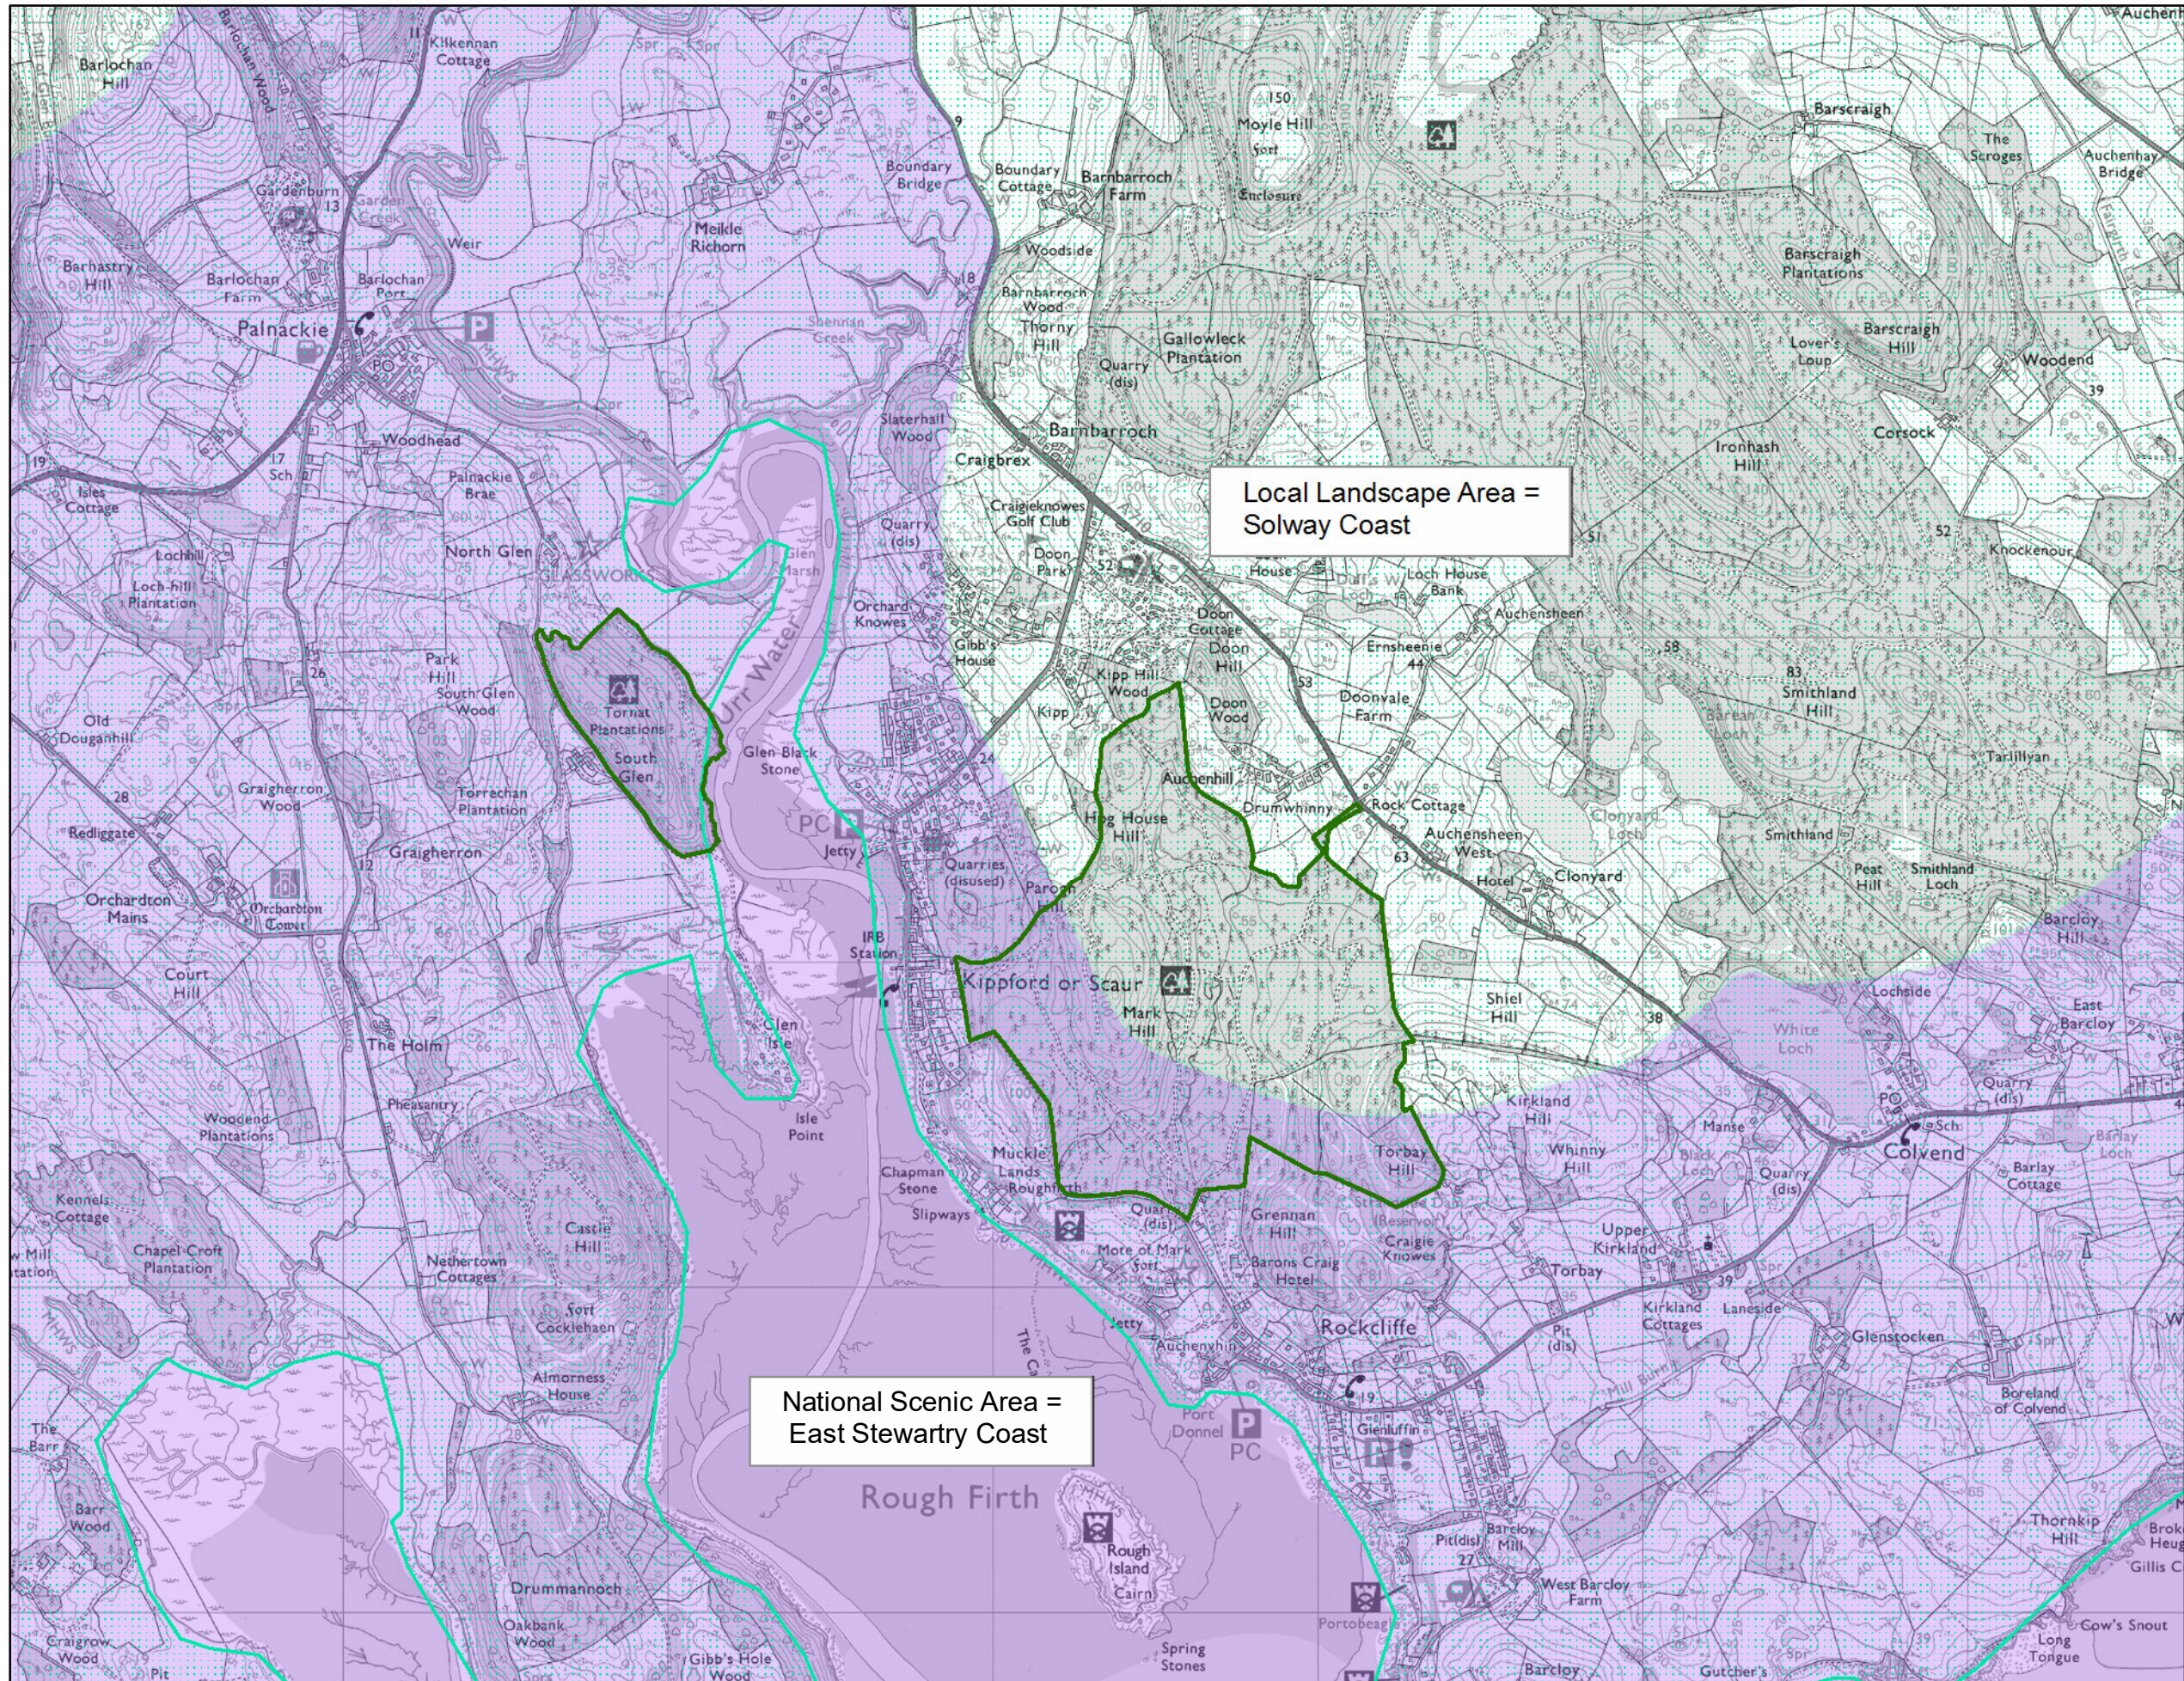

Map 11 - Landscape

Author: Robin Fuller

Scale @ A3: 1:20,000

Date: 23/02/2023

Legend

- Blocks
- Local Landscape Areas**
- Local Landscape Areas
- National Scenic Areas (Scot.)

Local Landscape Area =
Solway Coast

National Scenic Area =
East Stewartry Coast

0 0.075 0.15 0.3 0.45 0.6 km

Reproduced by permission of Ordnance Survey on behalf of HMSO.
© Crown copyright and database right 2023. All rights reserved.
Ordnance Survey Licence number 100024925.
© Getmapping Plc and Bluesky International Limited 2023.