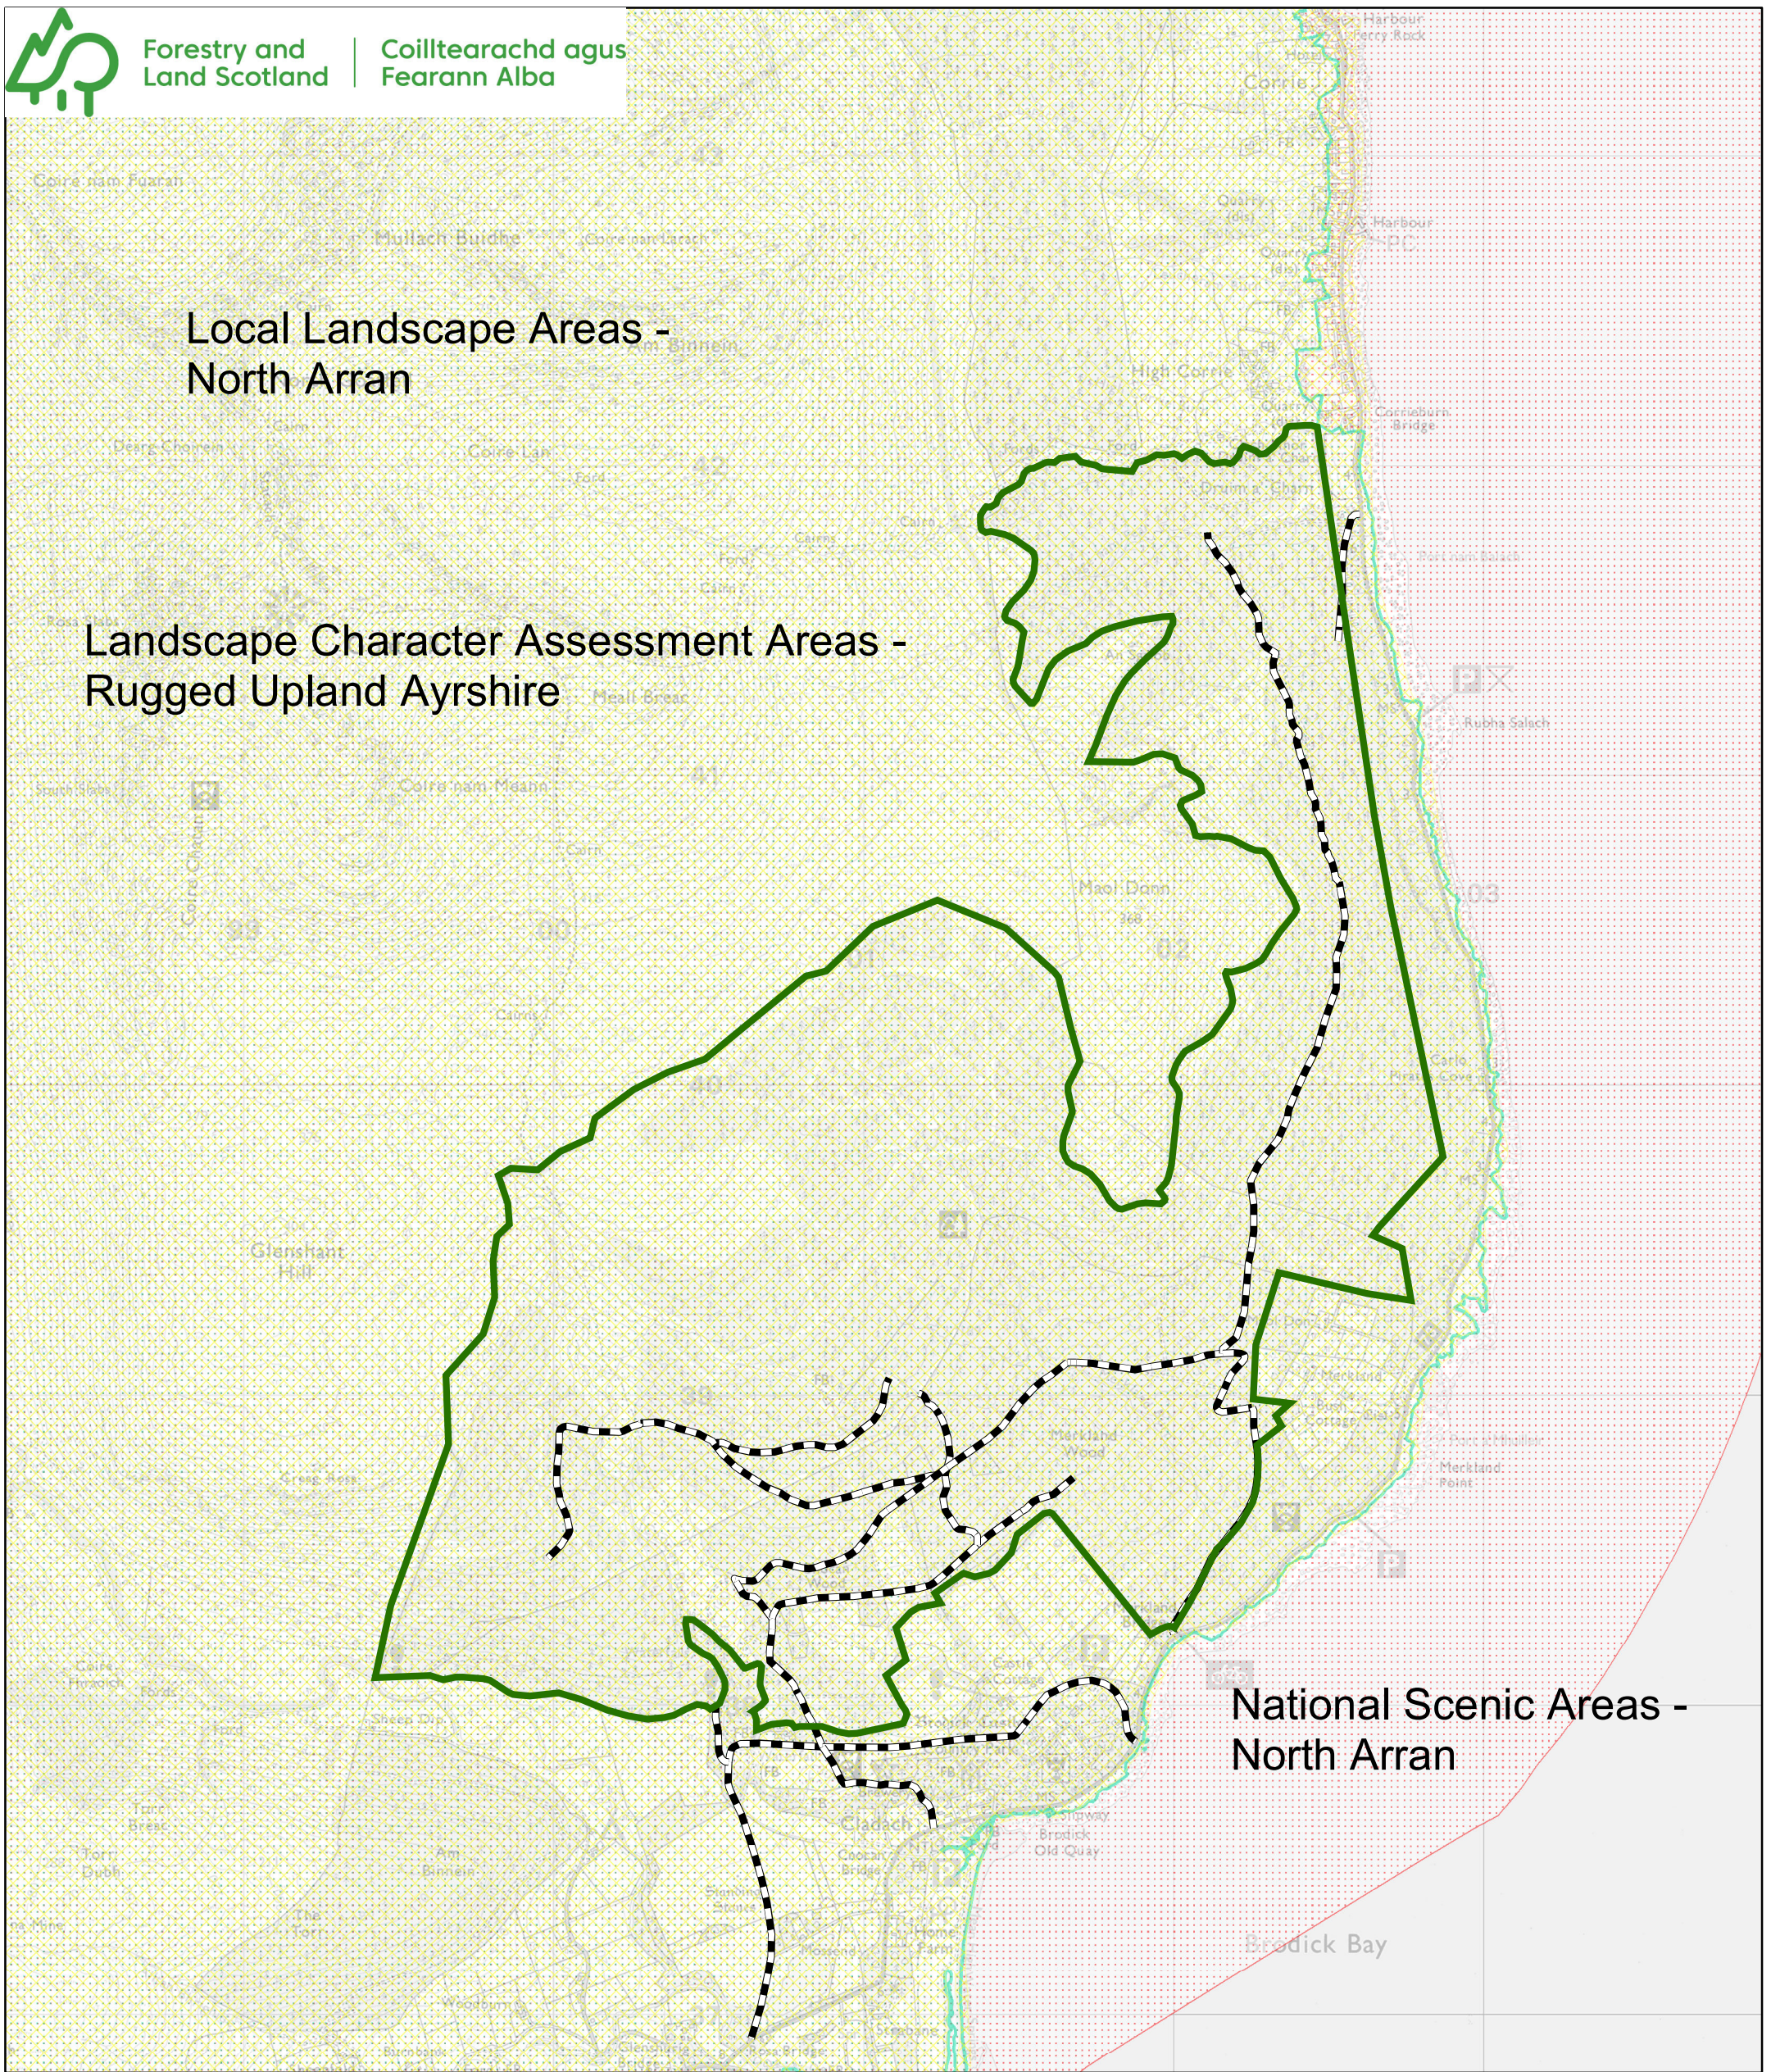

Local Landscape Areas - North Arran

Landscape Character Assessment Areas - Rugged Upland Ayrshire

National Scenic Areas - North Arran

Map 11 : Landscape

Scale @ A3: 1:20,000

Date: 05/06/2023

Author: Andrew Hutchinson

Legend

-  LMP area
-  Forest Roads
-  Landscape Character Assessment Areas
-  Local Landscape Areas
-  National Scenic

Reproduced by permission of Ordnance Survey on behalf of HMSO. © Crown copyright and database right [2023]. All rights reserved. Ordnance Survey Licence number [100021242]. © Getmapping Plc and Bluesky International Limited 2023.