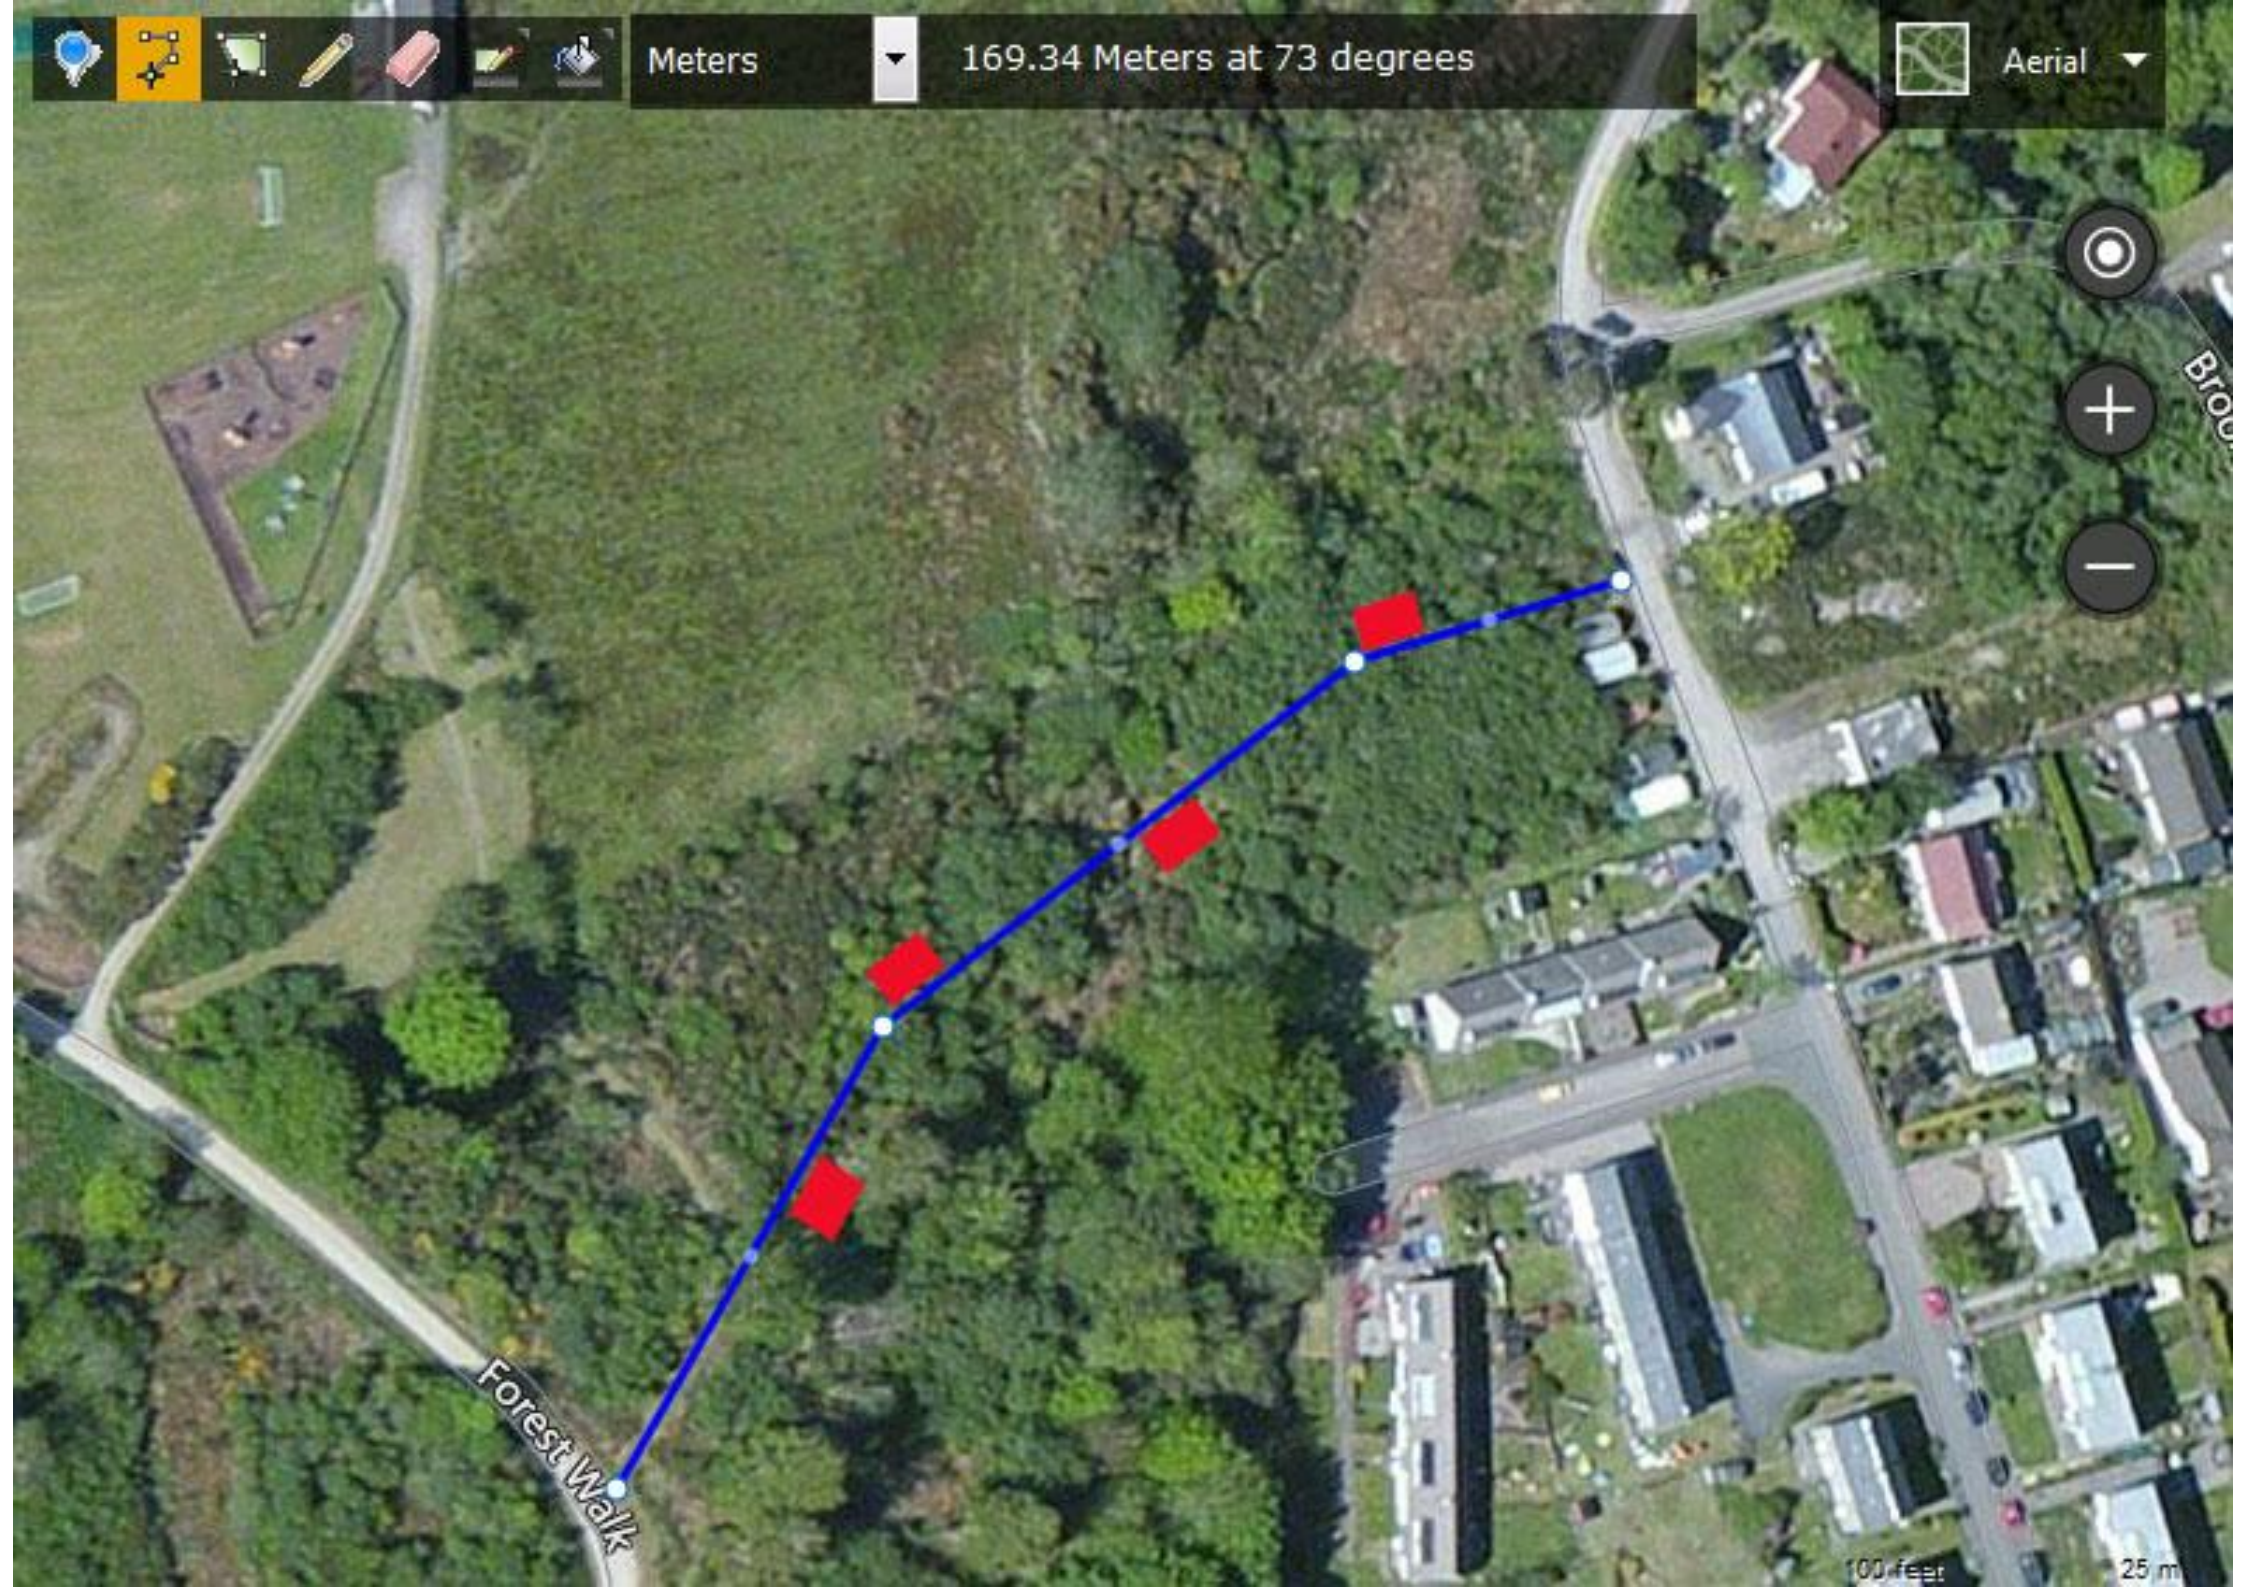

Meters

169.34 Meters at 73 degrees

Aerial

Forest Walk

100 feet

25 m