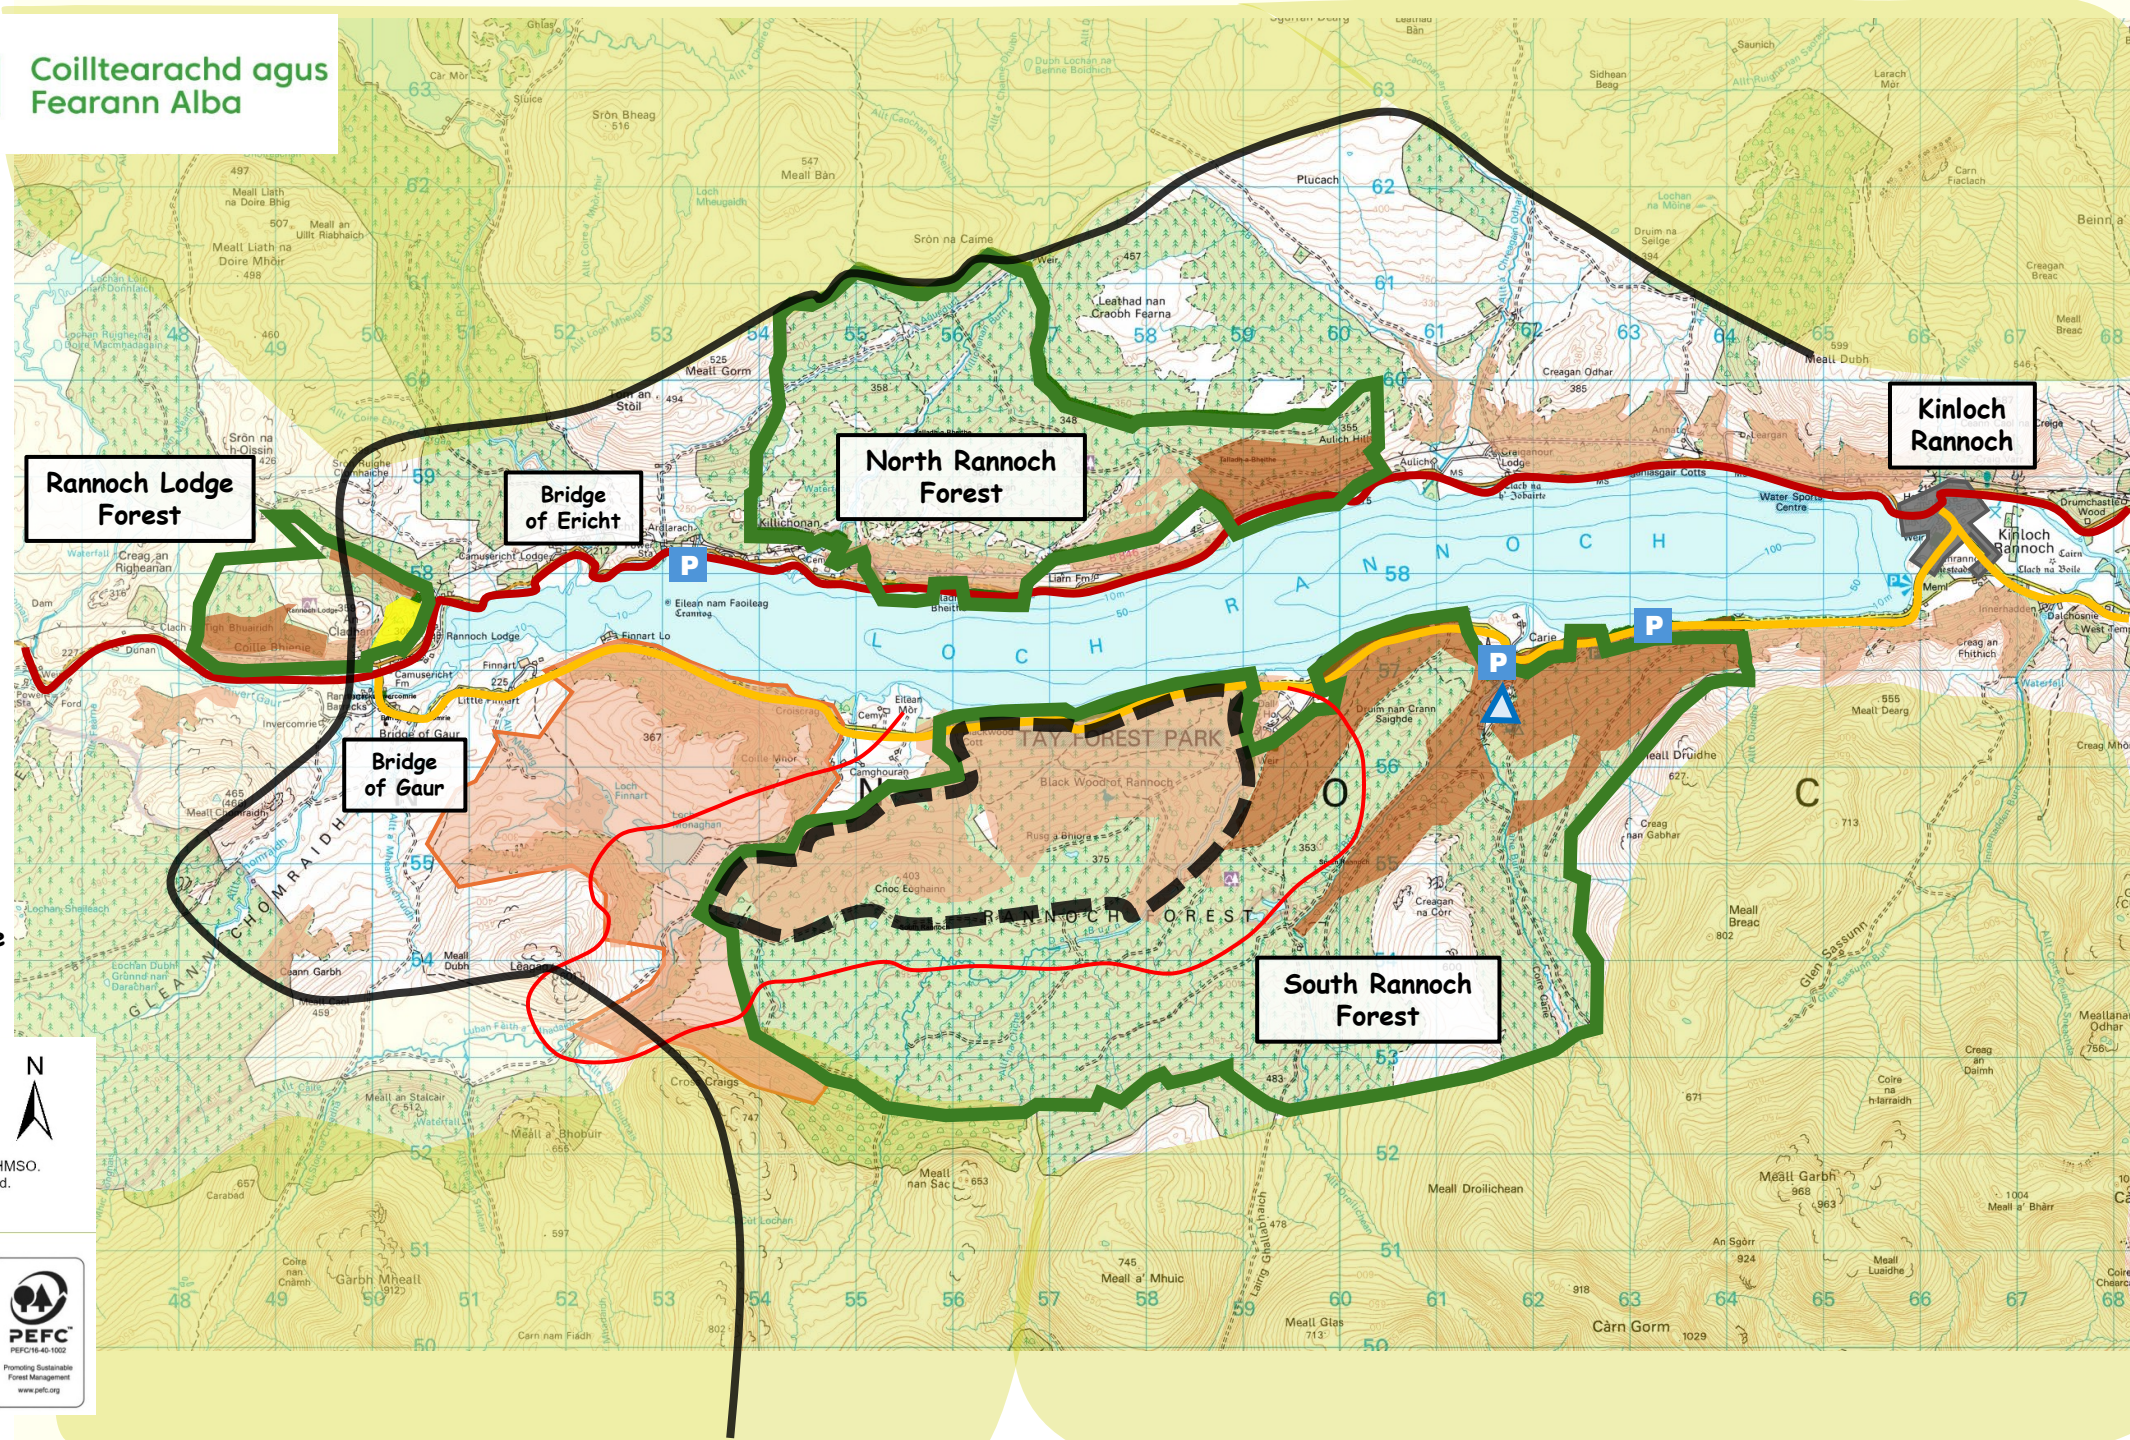

# NORTH AND SOUTH RANNOCH

## Context Legend

-  FLS Ownership Boundary
-  NSA
-  SSSI/Caledonian Pine
-  Caledonian Pine Buffer
-  SSSI
-  PAWs
-  Ancient Woodland
-  LEPO
-  Wild Land
-  Car Park/Camp Site
-  Public Road: B846
-  Other Public Roads

Reproduced by permission of Ordnance Survey on behalf of HMSO.  
© Crown copyright and database right 2026. All rights reserved.  
Ordnance Survey Licence number AC0000820350.  
© Getmapping Plc and Bluesky International Limited 2026.