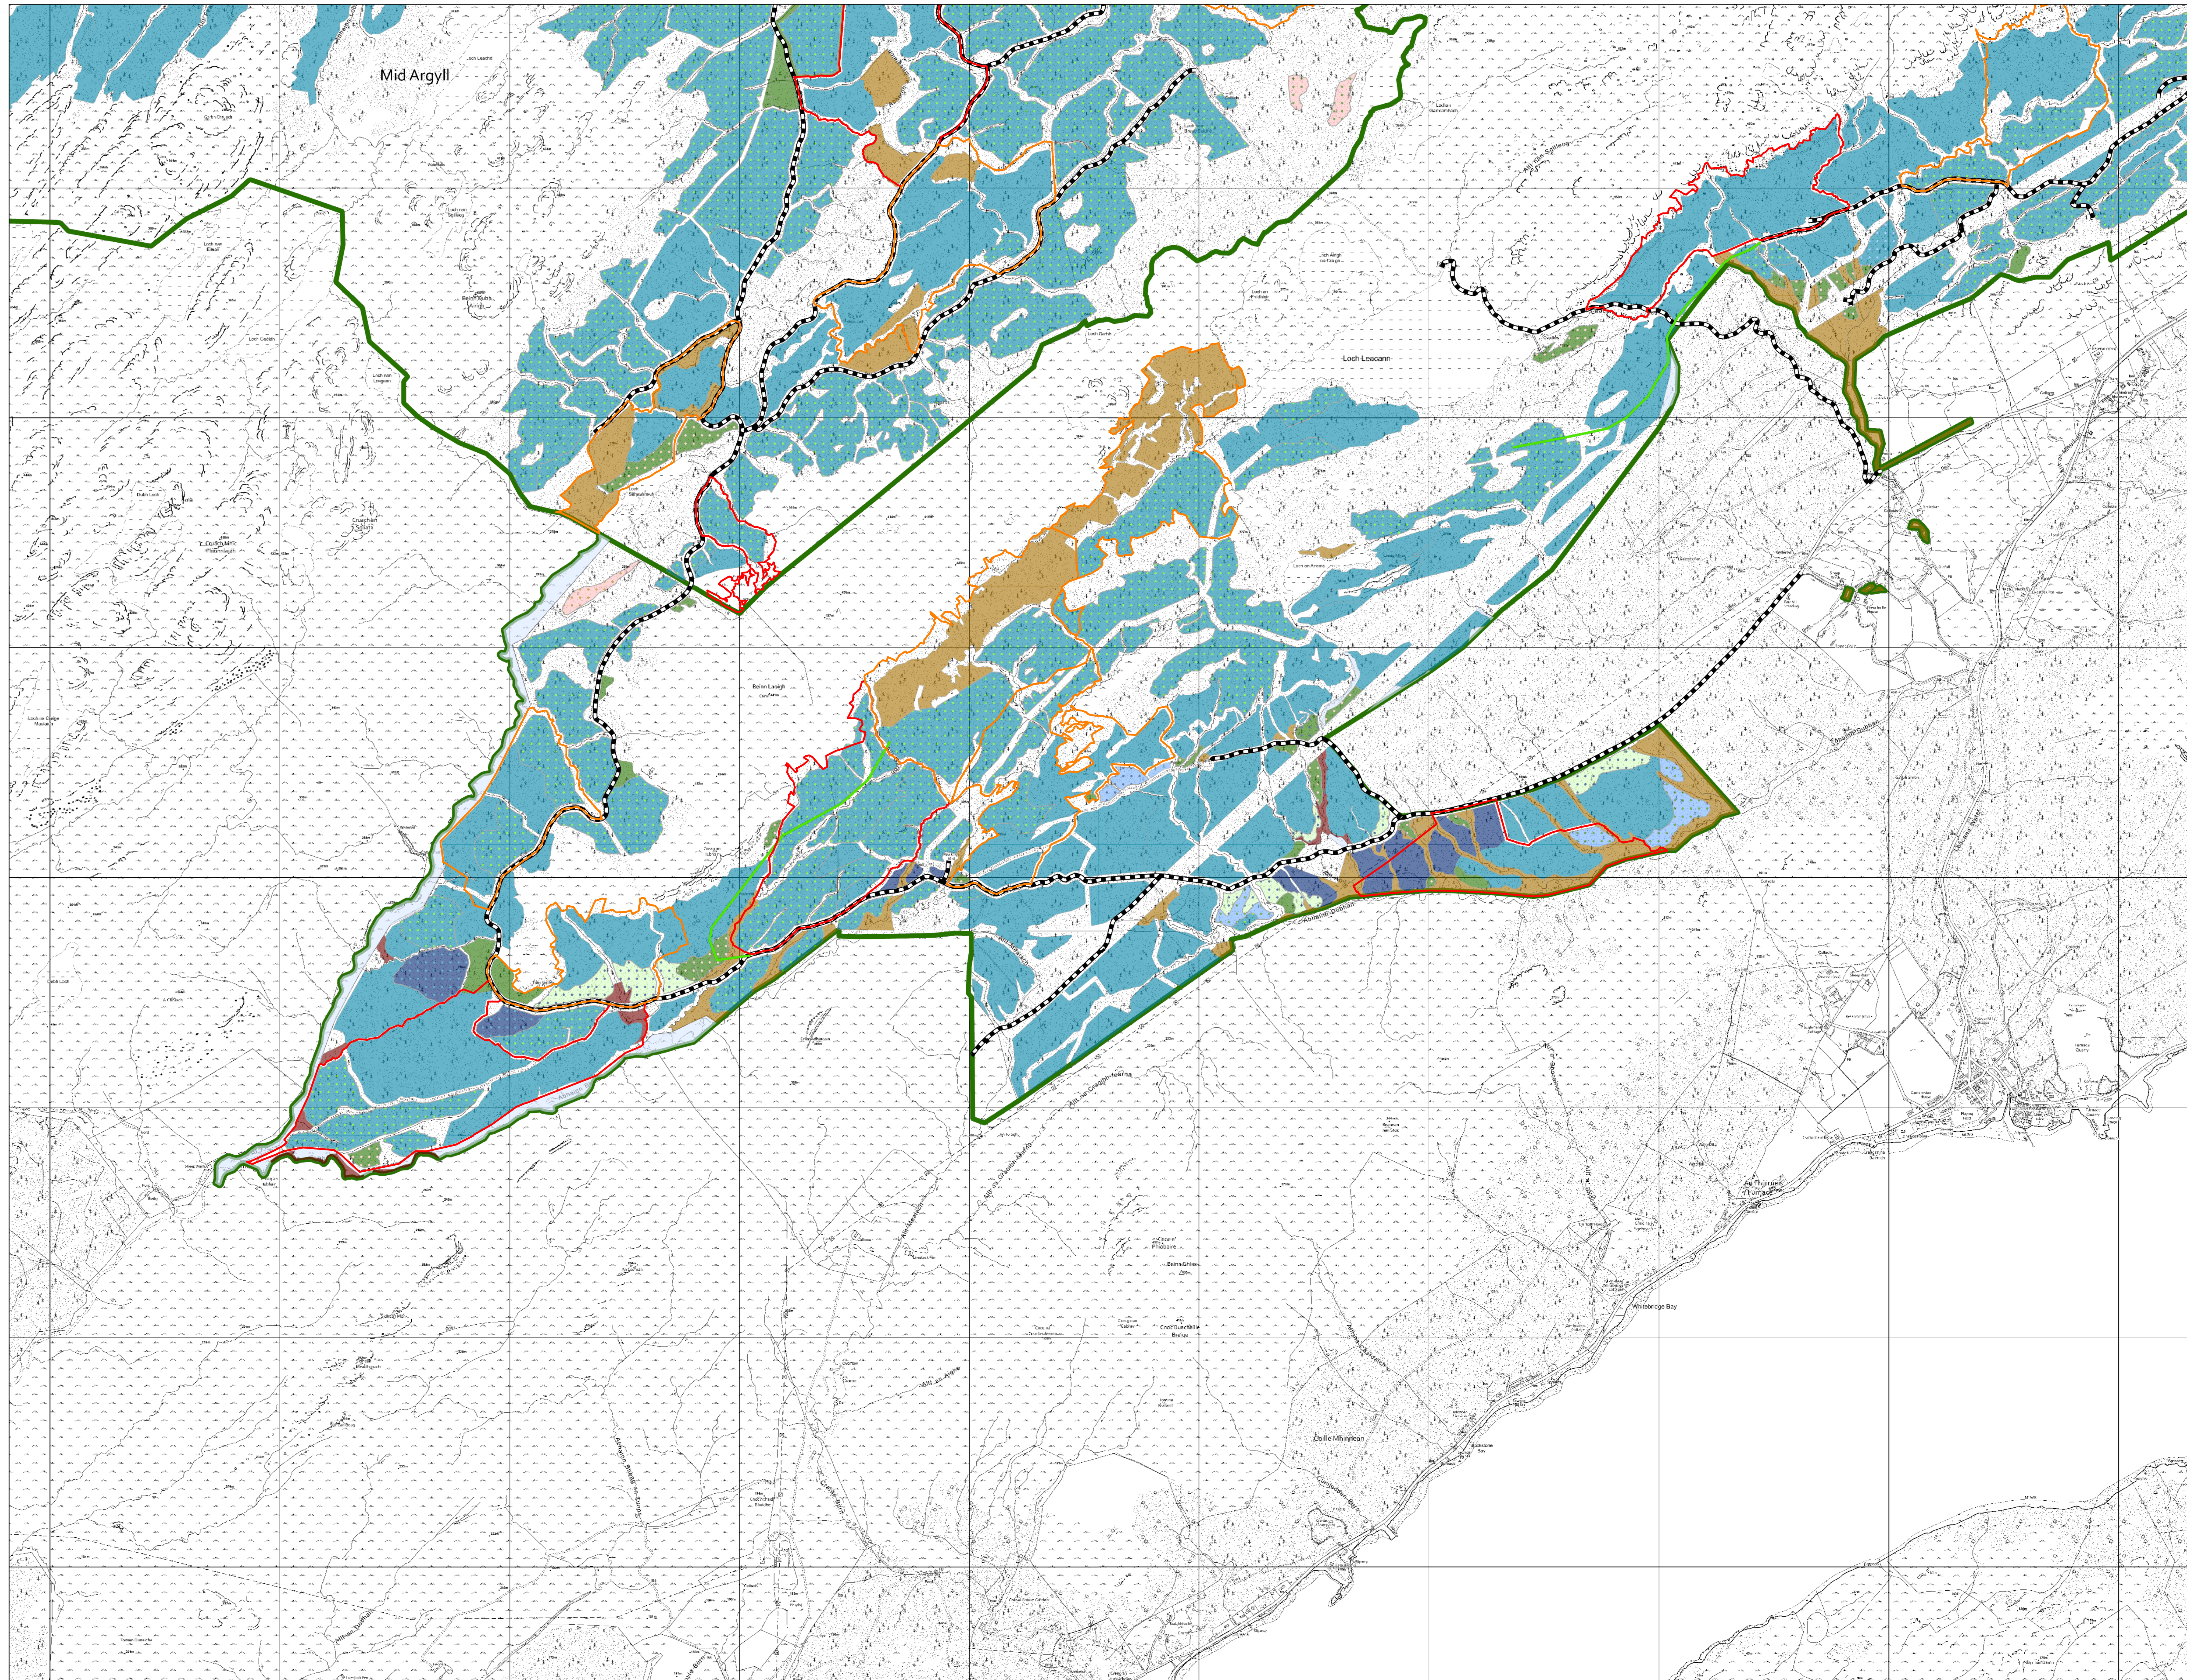

0 0.1250.25 0.5 0.75 1 km

Reproduced by permission of Ordnance Survey on behalf of HMSO.
© Crown copyright and database right 2026. All rights reserved.
Ordnance Survey Licence number AC0000820350.
© Getmapping Plc and Bluesky International Limited 2026.